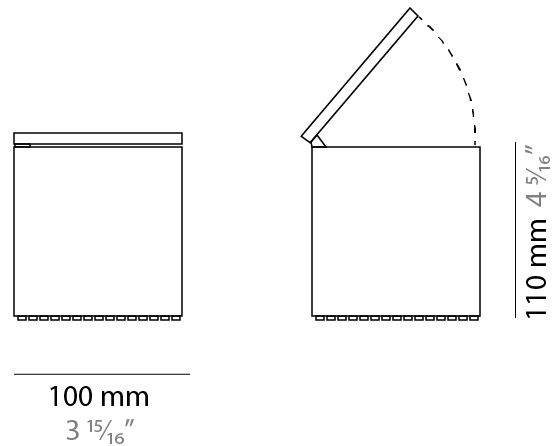

PROJECT _____
TYPE _____
SPECIFIER _____
QUANTITY _____
DATE _____

CUBOLED PORTABLE

D34000- : D34000-WHI

base number

1. To build a product code in our configurator select the specify button on the base model # product page
2. To build a manual product code on this datasheet choose from the options listed below in blue font and add the suffix to the base model #

GENERAL

Series: Cuboled
Partner: Cini & Nils
Division: Design
Installation: Portable
Product Type: Table
Mounting Location: Table
Light Distribution: Indirect

PHYSICAL

Shape: Square
Length (mm): 100
Length (in): 3 ¹⁵/₁₆
Width (mm): 100
Width (in): 3 ¹⁵/₁₆
Height (mm): 110
Height (in): 4 ⁵/₁₆
Fixture Material: Technopolymer

ELECTRICAL

Lamp Type: LED
Total Output Wattage (W): 2
Dimming: Non-Dimmable
Driver Included: Yes
Driver Location: Integrated
Driver Type: Constant Current - 120Vac
Driver Class: Class 2
Input Voltage (V): 120
Constant Current (MA): 700

LED

Number of LEDs: 1
Color Temperature (°K): 2700
CRI: >90 CRI
Lamp Life (hrs): 50000

OPTICAL

RATINGS AND CERTIFICATIONS

Certified By: Certified for North American Standards
IP rating: IP20