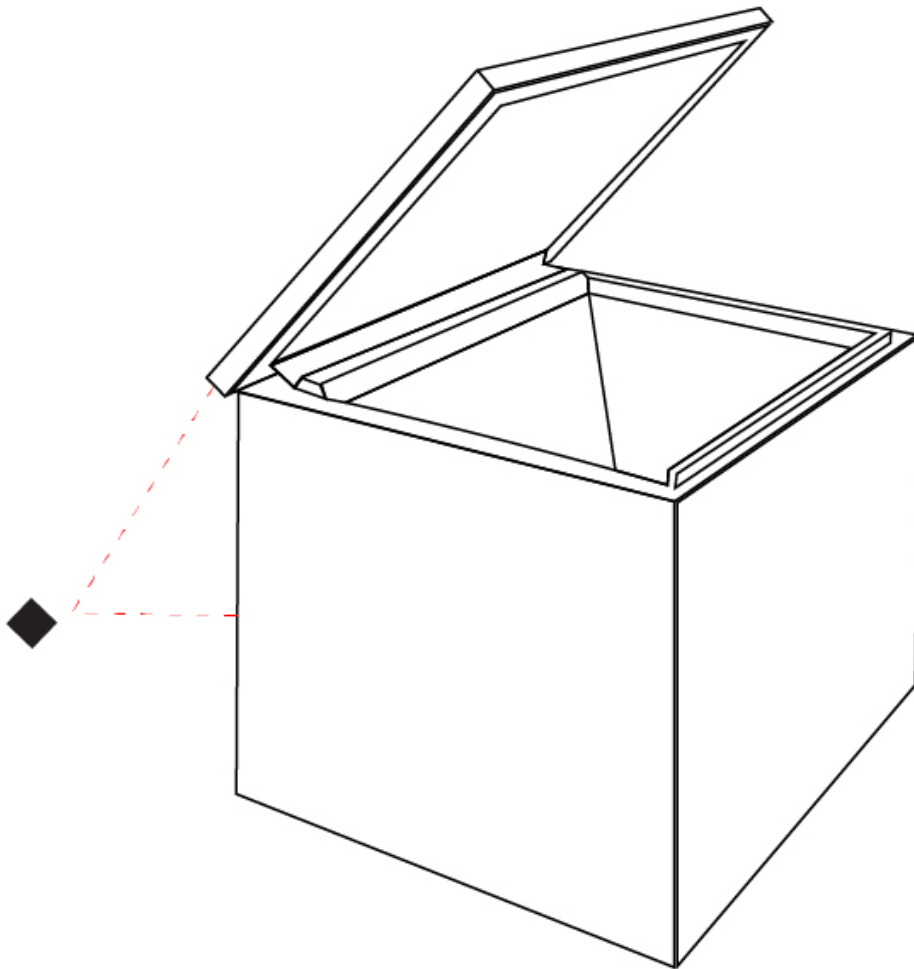

CUBOLED PORTABLE

D34000- : D34000-BLK

PROJECT _____

TYPE _____

SPECIFIER _____

QUANTITY _____

DATE _____

D