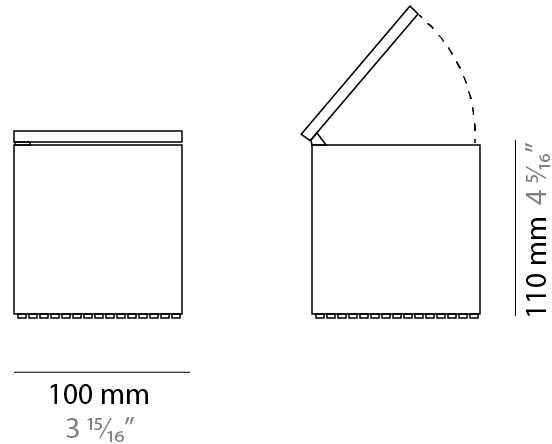

CUBOLED PORTABLE

D34000- : D34000-BLK

base number

1. To build a product code in our configurator select the specify button on the base model # product page
2. To build a manual product code on this datasheet choose from the options listed below in blue font and add the suffix to the base model #

GENERAL

Series: Cuboled
Partner: Cini & Nils
Division: Design
Installation: Portable
Product Type: Table
Mounting Location: Table
Light Distribution: Indirect

PHYSICAL

Shape: Square
Length (mm): 100
Length (in): 3 ¹⁵/₁₆
Width (mm): 100
Width (in): 3 ¹⁵/₁₆
Height (mm): 110
Height (in): 4 ⁵/₁₆
Fixture Material: Technopolymer

ELECTRICAL

Lamp Type: LED
Total Output Wattage (W): 2
Dimming: Non-Dimmable
Driver Included: Yes
Driver Location: Integrated
Driver Type: Constant Current - 120Vac
Driver Class: Class 2
Input Voltage (V): 120

LED

Number of LEDs: 1
Color Temperature (°K): 2700
CRI: >90 CRI
Lamp Life (hrs): 50000

OPTICAL

RATINGS AND CERTIFICATIONS

Certified By: Certified for North American Standards
IP rating: IP20