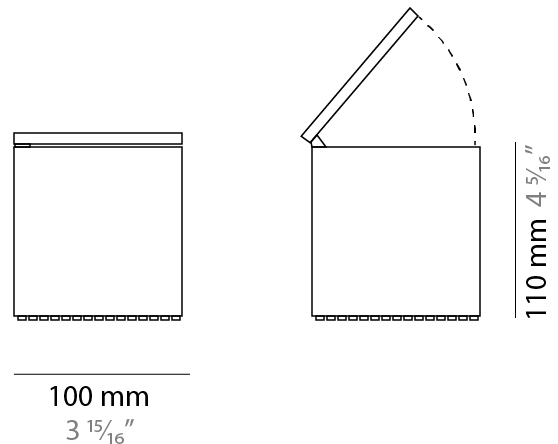

CUBOLED PORTABLE

D34000- : D34000-BLK

base number

1. To build a product code in our configurator select the specify button on the base model # product page
2. To build a manual product code on this datasheet choose from the options listed below in blue font and add the suffix to the base model #

GENERAL

Series: Cuboled
Partner: Cini & Nils
Division: Design
Installation: Portable
Product Type: Table
Mounting Location: Table
Light Distribution: Indirect

PHYSICAL

Shape: Square
Length (mm): 100
Length (in): 3 ¹⁵/₁₆
Width (mm): 100
Width (in): 3 ¹⁵/₁₆
Height (mm): 110
Height (in): 4 ⁵/₁₆
Fixture Material: Technopolymer

ELECTRICAL

Lamp Type: LED
Total Output Wattage (W): 2
Dimming: Non-Dimmable
Driver Included: Yes
Driver Location: Integrated
Driver Type: Constant Current - 120Vac
Driver Class: Class 2
Input Voltage (V): 120

LED

Number of LEDs: 1
Color Temperature (°K): 2700
CRI: >90 CRI
Lamp Life (hrs): 50000

OPTICAL

RATINGS AND CERTIFICATIONS

Certified By: Certified for North American Standards
IP rating: IP20