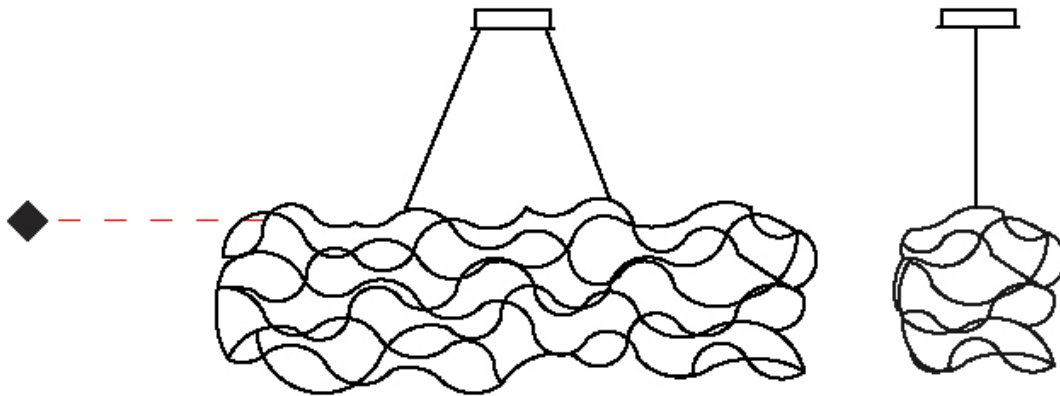

CURLED SUSPENSION

D101421-

PROJECT	_____
TYPE	_____
SPECIFIER	_____
QUANTITY	_____
DATE	_____

D