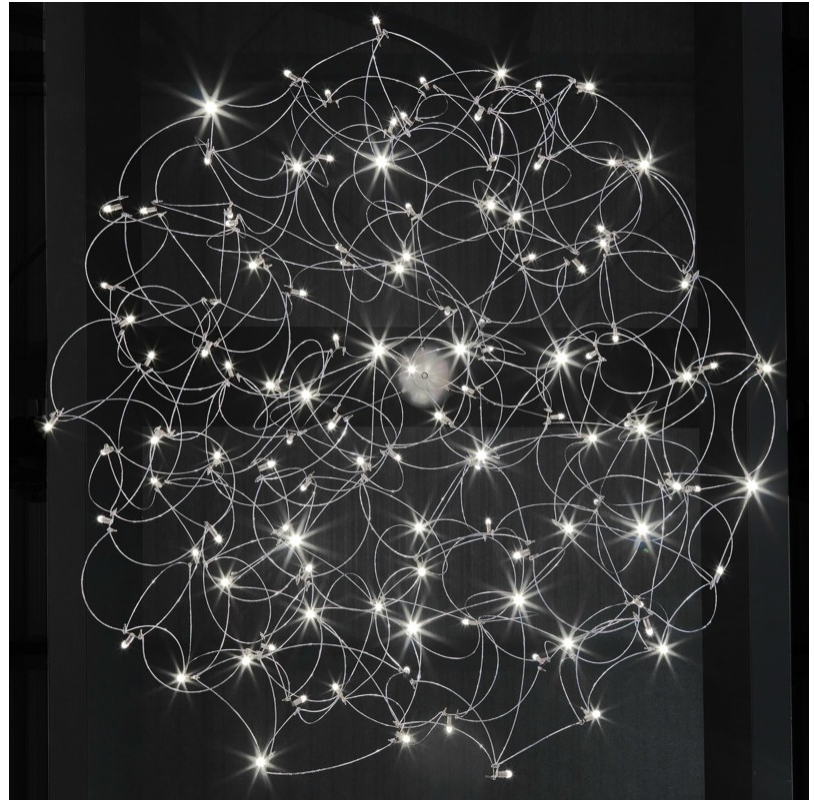

1. To build a product code in our configurator select the specify button on the base model # product page
2. To build a manual product code on this datasheet choose from the options listed below in blue font and add the suffix to the base model #

GENERAL

Series: Curled
Partner: Quasar
Division: Design
Installation: Surface
Product Type: Ceiling Surface
Mounting Location: Ceiling

PHYSICAL

Shape: Abstract
Diameter (mm): 700
Diameter (in): 27 ⁹/₁₆
Height (mm): 700
Height (in): 27 ⁹/₁₆
Extension (mm): 300
Extension (in): 11 ¹³/₁₆
Weight (kg): 3.5
Weight (lbs): 7.72
Fixture Finish: NIC / BRA / BBR
Fixture Material: Metal
Upon Request: Custom Sizes

ELECTRICAL

Number of Lamps: 50
Lamp Type: LED Retrofit
Bulb Included: Bulb Included
Total Output Wattage (W): 16.5
Max. Wattage Per Lamp (W): 0.33
Lamp Base: E10
Dimming: 0-10V Dimming / Phase Dimming (120Vac Only)
Driver Included: Yes
Driver Location: Integrated
Driver Type: Constant Voltage - Universal
Driver Class: Class 2
Input Voltage (V): 120 - 277
Output Voltage (V): 12
Lamp Voltage (V): 12
Upon Request: (Not Included - see components) Integral: 0-10Vdc dimming / (Included) Integral: Phase dimming @120Vac only / Non-dimming @277Vac

LED

Color Temperature (°K): 2600 / 3000 / 3500
Max. Delivered Lumen (lm): 1150 (2600K)
CRI: >90 CRI
Lamp Life (hrs): 20000

OPTICAL

RATINGS AND CERTIFICATIONS

Certified By: Certified for North American Standards
IP rating: IP20

Ø700mm 27 ⁹/₁₆"