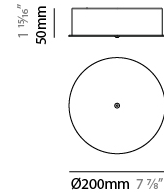

1. To build a product code in our configurator select the specify button on the base model # product page
2. To build a manual product code on this datasheet choose from the options listed below in blue font and add the suffix to the base model #

GENERAL

Series: Curled
Partner: Quasar
Division: Design
Installation: Surface
Product Type: Ceiling Surface
Mounting Location: Ceiling

PHYSICAL

Shape: Abstract
Diameter (mm): 700
Diameter (in): 27 ⁹/₁₆
Height (mm): 700
Height (in): 27 ⁹/₁₆
Extension (mm): 300
Extension (in): 11 ¹³/₁₆
Weight (kg): 3.5
Weight (lbs): 7.72
Fixture Finish: NIC / BRA / BBR
Fixture Material: Metal
Upon Request: Custom Sizes

ELECTRICAL

Number of Lamps: 50
Lamp Type: LED Retrofit
Bulb Included: Bulb Included
Total Output Wattage (W): 16.5
Max. Wattage Per Lamp (W): 0.33
Lamp Base: E10
Dimming: 0-10V Dimming / Phase Dimming (120Vac Only)
Driver Included: Yes
Driver Location: Integrated
Driver Type: Constant Voltage - Universal
Driver Class: Class 2
Input Voltage (V): 120 - 277
Output Voltage (V): 12
Lamp Voltage (V): 12
Upon Request: (Not Included - see components) Integral: 0-10Vdc dimming / (Included) Integral: Phase dimming @120Vac only / Non-dimming @277Vac

LED

Color Temperature (°K): 2600 / 3000 / 3500
Max. Delivered Lumen (lm): 1150 (2600K)
CRI: >90 CRI
Lamp Life (hrs): 20000

OPTICAL

RATINGS AND CERTIFICATIONS

Certified By: Certified for North American Standards
IP rating: IP20

Ø700mm 27 ⁹/₁₆"