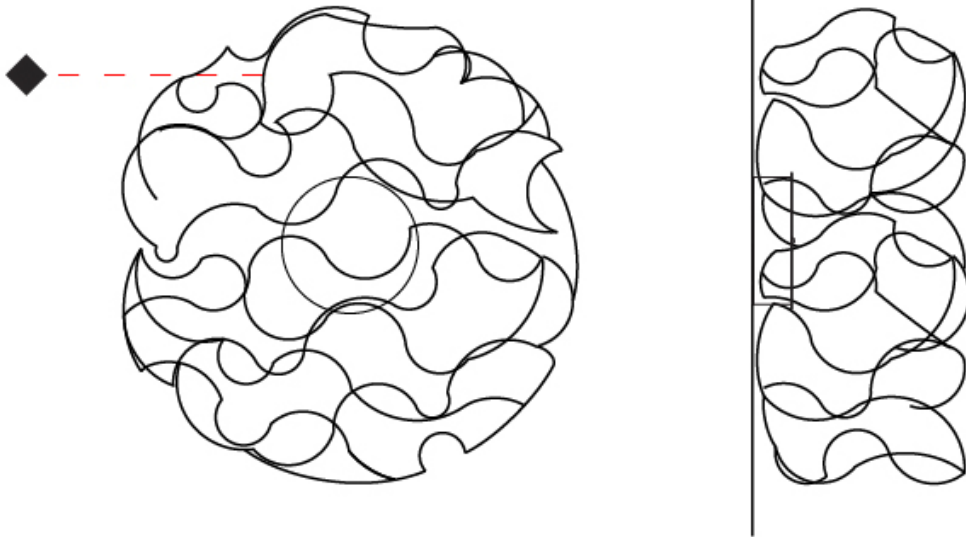

CURLED SURFACE

D103081-

PROJECT _____

TYPE _____

SPECIFIER _____

QUANTITY _____

DATE _____

D