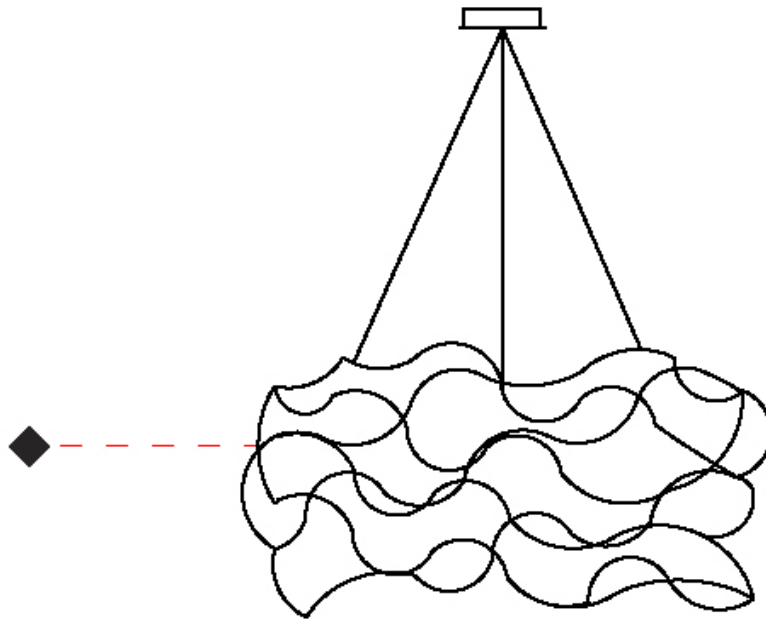

CURLED SUSPENSION

D101433-

PROJECT _____

TYPE _____

SPECIFIER _____

QUANTITY _____

DATE _____

D