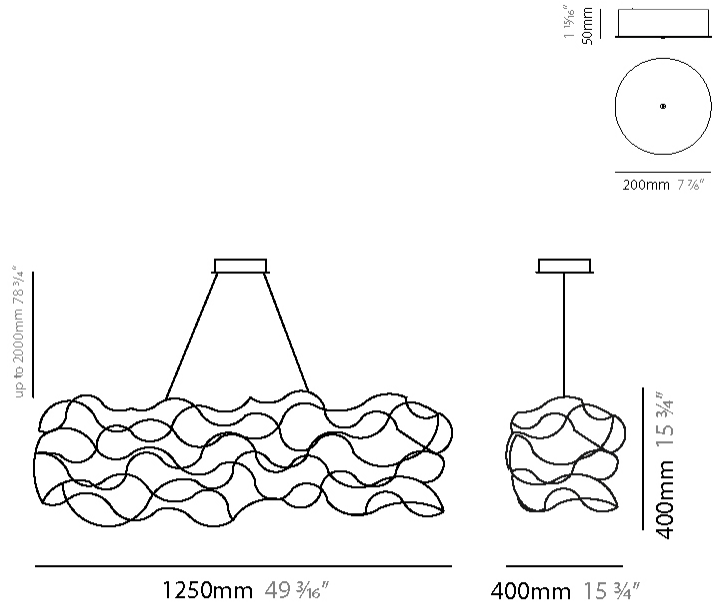

1. To build a product code in our configurator select the specify button on the base model # product page
2. To build a manual product code on this datasheet choose from the options listed below in blue font and add the suffix to the base model #

GENERAL

Series: Curled
Partner: Quasar
Division: Design
Installation: Suspension
Product Type: Chandelier
Mounting Location: Ceiling

PHYSICAL

Shape: Abstract
Length (mm): 1250
Length (in): 49 3/16
Width (mm): 400
Width (in): 15 3/4
Height (mm): 400
Height (in): 15 3/4
Max. Overall Height (mm): 2400
Max. Overall Height (in): 94 1/2
Weight (kg): 4.5
Weight (lbs): 9.92
Fixture Finish: [NIC / BRA / BBR](#)
Fixture Material: Metal
Cable Details: 2000mm Cable
Upon Request: Custom Sizes

ELECTRICAL

Number of Lamps: 50
Lamp Type: LED Retrofit
Bulb Included: Bulb Included
Total Output Wattage (W): 16.5
Max. Wattage Per Lamp (W): 0.33
Lamp Base: E10
[Dimming: Phase Dimming (120Vac Only)](#)
Driver Included: Yes
Driver Location: Integrated
Driver Type: Constant Voltage - Universal
Driver Class: Class 2
Input Voltage (V): 120 - 277
Output Voltage (V): 12
Lamp Voltage (V): 12
Upon Request: Phase dimming @120Vac only / Non-dimming @277Vac

LED

[Color Temperature (°K): 2600 / 3000 / 3500](#)
Max. Delivered Lumen (lm): 1150 (2600K)
CRI: >90 CRI
Lamp Life (hrs): 20000

OPTICAL

RATINGS AND CERTIFICATIONS

Certified By: Certified for North American Standards
IP rating: IP20