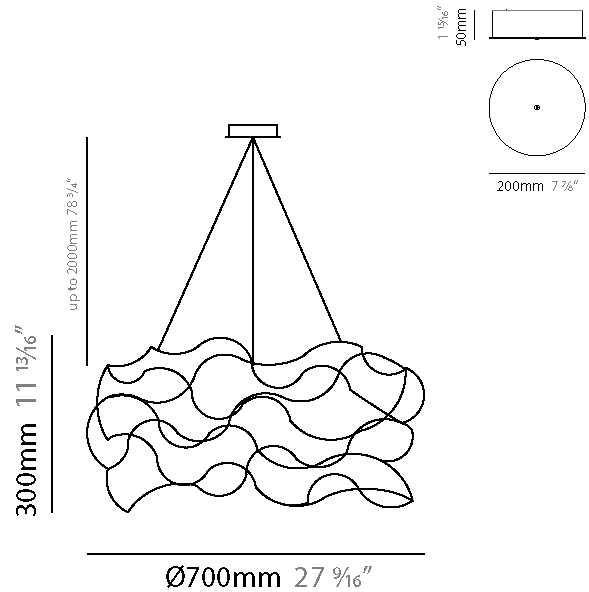

base number   LED   Color   Finish
Dimming   Temperature   Options

1. To build a product code in our configurator select the specify button on the base model # product page
2. To build a manual product code on this datasheet choose from the options listed below in blue font and add the suffix to the base model #

GENERAL

Series: Curled
Partner: Quasar
Division: Design
Installation: Suspension
Product Type: Chandelier
Mounting Location: Ceiling

PHYSICAL

Shape: Abstract
Diameter (mm): 700
Diameter (in): 27 ⁹/₁₆"
Height (mm): 300
Height (in): 11 ¹³/₁₆"
Max. Overall Height (mm): 2300
Max. Overall Height (in): 90 ⁹/₁₆"
Weight (kg): 2
Weight (lbs): 4.41
Fixture Finish: [NIC / BRA / BBR](#)
Fixture Material: Metal
Cable Details: 2000mm Cable
Upon Request: Custom Sizes

ELECTRICAL

Number of Lamps: 50
Lamp Type: LED Retrofit
Bulb Included: Bulb Included
Total Output Wattage (W): 16.5
Max. Wattage Per Lamp (W): 0.33
Lamp Base: E10
Dimming: [Phase Dimming (120Vac Only)](#)
Driver Included: Yes
Driver Location: Integrated
Driver Type: Constant Voltage - Universal
Driver Class: Class 2
Input Voltage (V): 120 - 277
Output Voltage (V): 12
Lamp Voltage (V): 12
Upon Request: Phase dimming @120Vac only / Non-dimming @277Vac

LED

[Color Temperature (°K): 2600 / 3000 / 3500](#)
Max. Delivered Lumen (lm): 1150 (2600K)
CRI: >90 CRI
Lamp Life (hrs): 20000

OPTICAL

RATINGS AND CERTIFICATIONS

Certified By: Certified for North American Standards
IP rating: IP20