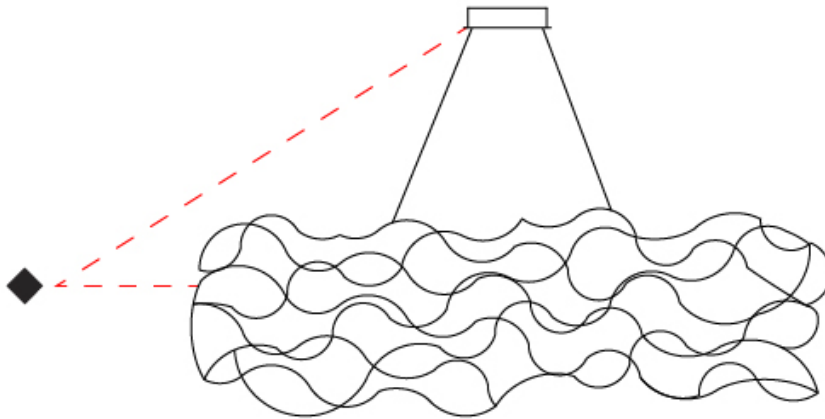

CURLED SUSPENSION

D101425-

PROJECT

TYPE

SPECIFIER

QUANTITY

DATE

D