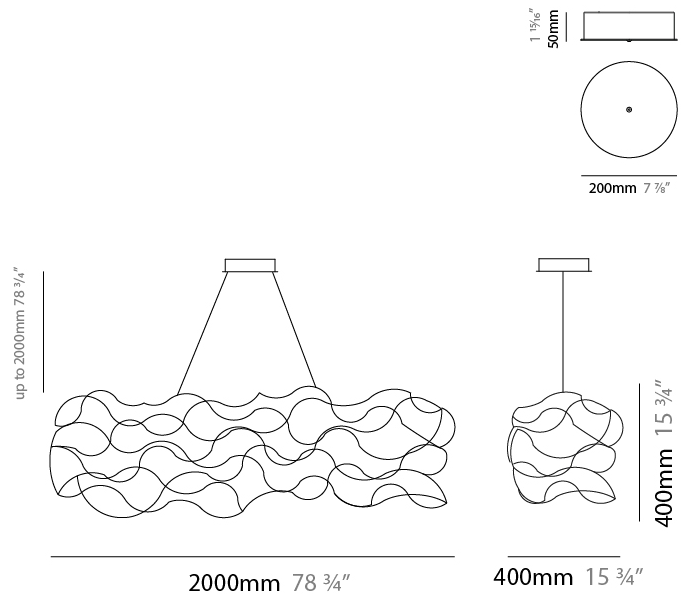

1. To build a product code in our configurator select the specify button on the base model # product page
2. To build a manual product code on this datasheet choose from the options listed below in blue font and add the suffix to the base model #

GENERAL

Series: Curled
Brand: Quasar
Division: Design
Mounting Type: Suspension
Mounting Location: Ceiling
Subcategory: Ambient

PHYSICAL

Shape: Abstract
Length (mm): 2000
Length (in): 78 ¾
Width (mm): 400
Width (in): 15 ¾
Height (mm): 400
Height (in): 15 ¾
Max. Overall Height (mm): 2400
Max. Overall Height (in): 92 ½
Light Distribution: Omnidirectional
Weight (kg): 5
Weight (lbs): 11.02
Fixture Finish: NIC / BRA / BBR
Fixture Material: Metal
Cable Details: 2000mm Cable
Upon Request: Custom Sizes

ELECTRICAL

Number of Lamps: 70
Lamp Type: LED Retrofit
Bulb Included: Bulb Included
Total Output Wattage (W): 23.1
Max. Wattage Per Lamp (W): 0.33
Lamp Base: E10
Dimming: Phase Dimming (120Vac Only)
Driver Included: Yes
Driver Location: Integrated
Driver Type: Constant Voltage - Universal
Driver Class: Class 2
Input Voltage (V): 120 - 277
Output Voltage (V): 12
Lamp Voltage (V): 12
Upon Request: Phase dimming @120Vac only / Non-dimming @277Vac

LED

Color Temperature (°K): 2600 / 3000 / 3500
Max. Delivered Lumen (lm): 1610 (2600K)
CRI: >90 CRI
Lamp Life (hrs): 50000

OPTICAL

RATINGS AND CERTIFICATIONS

Certified By: Certified for North American Standards
IP rating: IP20