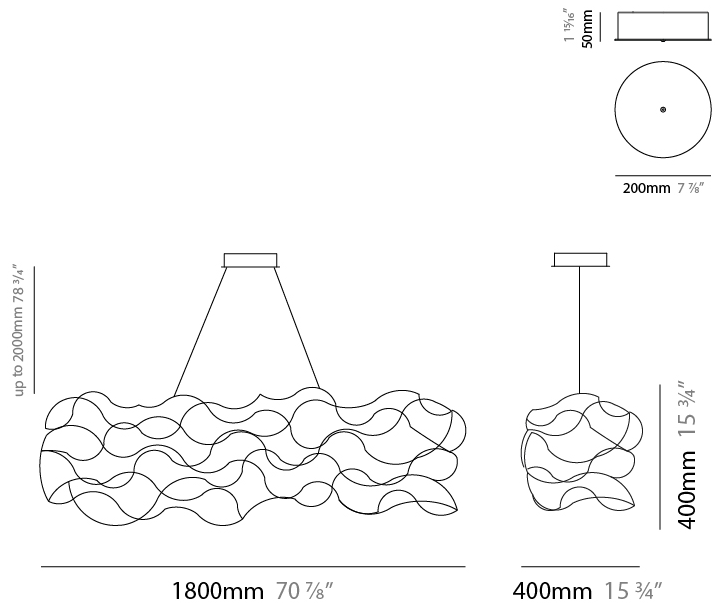

1. To build a product code in our configurator select the specify button on the base model # product page
2. To build a manual product code on this datasheet choose from the options listed below in blue font and add the suffix to the base model #

GENERAL

Series: Curled
Brand: Quasar
Division: Design
Mounting Type: Suspension
Mounting Location: Ceiling
Subcategory: Ambient

PHYSICAL

Shape: Abstract
Length (mm): 1800
Length (in): 70 7/8
Width (mm): 400
Width (in): 15 3/4
Height (mm): 400
Height (in): 15 3/4
Max. Overall Height (mm): 2400
Max. Overall Height (in): 94 1/2
Light Distribution: Omnidirectional
Weight (kg): 5
Weight (lbs): 11.02
Fixture Finish: NIC / BRA / BBR
Fixture Material: Metal
Cable Details: 2000mm Cable
Upon Request: Custom Sizes

ELECTRICAL

Number of Lamps: 70
Lamp Type: LED Retrofit
Bulb Included: Bulb Included
Total Output Wattage (W): 23.1
Max. Wattage Per Lamp (W): 0.33
Lamp Base: E10
Dimming: Phase Dimming (120Vac Only)
Driver Included: Yes
Driver Location: Integrated
Driver Type: Constant Voltage - Universal
Driver Class: Class 2
Input Voltage (V): 120 - 277
Output Voltage (V): 12
Lamp Voltage (V): 12
Upon Request: Phase dimming @120Vac only / Non-dimming @277Vac

LED

Color Temperature (°K): 2600 / 3000 / 3500
Max. Delivered Lumen (lm): 1610 (2600K)
CRI: >90 CRI
Lamp Life (hrs): 50000

OPTICAL

RATINGS AND CERTIFICATIONS

Certified By: Certified for North American Standards
IP rating: IP20