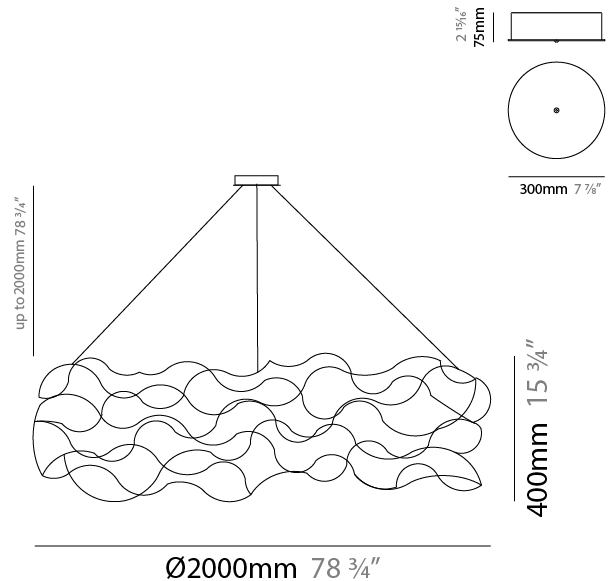

1. To build a product code in our configurator select the specify button on the base model # product page
2. To build a manual product code on this datasheet choose from the options listed below in blue font and add the suffix to the base model #

GENERAL

Series: Curled
Brand: Quasar
Division: Design
Mounting Type: Suspension
Mounting Location: Ceiling
Subcategory: Ambient

PHYSICAL

Shape: Abstract
Diameter (mm): 2000
Diameter (in): 78 3/4
Height (mm): 400
Height (in): 15 3/4
Max. Overall Height (mm): 2400
Max. Overall Height (in): 94 1/2
Light Distribution: Omnidirectional
Weight (kg): 6
Weight (lbs): 13.23
Fixture Finish: NIC / BRA / BBR
Fixture Material: Metal
Cable Details: 2000mm Cable
Upon Request: Custom Sizes

ELECTRICAL

Number of Lamps: 200
Lamp Type: LED Retrofit
Bulb Included: Bulb Included
Total Output Wattage (W): 66
Max. Wattage Per Lamp (W): 0.33
Lamp Base: E10
Dimming: Phase Dimming (120Vac Only)
Driver Included: Yes
Driver Location: Integrated
Driver Type: Constant Voltage - Universal
Driver Class: Class 2
Input Voltage (V): 120 - 277
Output Voltage (V): 12
Lamp Voltage (V): 12
Upon Request: Phase dimming @120Vac only / Non-dimming @277Vac

LED

Color Temperature (°K): 2600 / 3000 / 3500
Max. Delivered Lumen (lm): 4600 (2600K)
CRI: >90 CRI
Lamp Life (hrs): 50000

OPTICAL

RATINGS AND CERTIFICATIONS

Certified By: Certified for North American Standards
IP rating: IP20