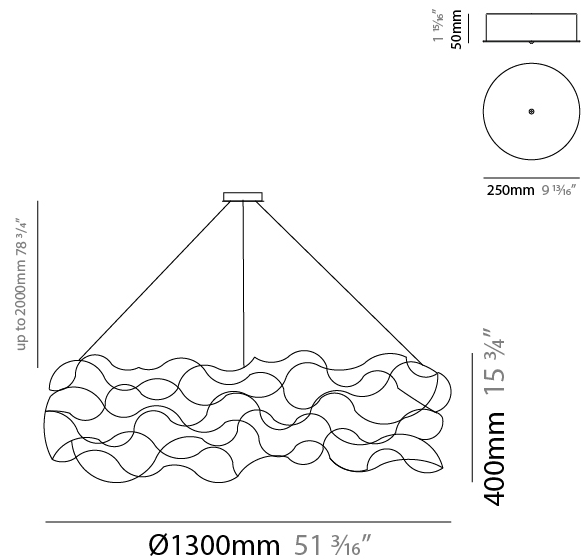

1. To build a product code in our configurator select the specify button on the base model # product page
2. To build a manual product code on this datasheet choose from the options listed below in blue font and add the suffix to the base model #

GENERAL

Series: Curled
Brand: Quasar
Division: Design
Mounting Type: Suspension
Mounting Location: Ceiling
Subcategory: Ambient

PHYSICAL

Shape: Abstract
Diameter (mm): 1300
Diameter (in): 51 3/16
Height (mm): 400
Height (in): 15 3/4
Max. Overall Height (mm): 2400
Max. Overall Height (in): 94 1/2
Light Distribution: Omnidirectional
Weight (kg): 6.5
Weight (lbs): 14.33
Fixture Finish: NIC / BRA / BBR
Fixture Material: Metal
Cable Details: 2000mm Cable
Upon Request: Custom Sizes

ELECTRICAL

Number of Lamps: 130
Lamp Type: LED Retrofit
Bulb Included: Bulb Included
Total Output Wattage (W): 42.9
Max. Wattage Per Lamp (W): 0.33
Lamp Base: E10
Dimming: Phase Dimming (120Vac Only)
Driver Included: Yes
Driver Location: Integrated
Driver Type: Constant Voltage - Universal
Driver Class: Class 2
Input Voltage (V): 120 - 277
Output Voltage (V): 12
Lamp Voltage (V): 12
Upon Request: Phase dimming @120Vac only / Non-dimming @277Vac

LED

Color Temperature (°K): 2600 / 3000 / 3500
Max. Delivered Lumen (lm): 2990 (2600K)
CRI: >90 CRI
Lamp Life (hrs): 50000

OPTICAL

RATINGS AND CERTIFICATIONS

Certified By: Certified for North American Standards
IP rating: IP20