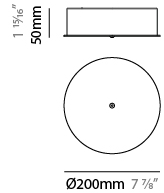

GENERAL

Series: Curled
Brand: Quasar
Division: Design
Mounting Type: Surface
Mounting Location: Wall
Subcategory: Ambient

PHYSICAL

Shape: Abstract
Diameter (mm): 700
Diameter (in): 27 9/16
Height (mm): 700
Height (in): 27 9/16
Extension (mm): 300
Extension (in): 11 13/16
Light Distribution: Omnidirectional
Weight (kg): 3.5
Weight (lbs): 7.72
Fixture Finish: [NIC / BRA / BBR](#)
Fixture Material: Metal
Upon Request: Custom Sizes

ELECTRICAL

Number of Lamps: 50
Lamp Type: LED Retrofit
Bulb Included: Bulb Included
Total Output Wattage (W): 16.5
Max. Wattage Per Lamp (W): 0.33
Lamp Base: E10
Dimming: [0-10V Dimming / Phase Dimming (120Vac Only)](#)
Driver Included: Yes
Driver Location: Integrated
Driver Type: Constant Voltage - Universal
Driver Class: Class 2
Input Voltage (V): 120 - 277
Output Voltage (V): 12
Lamp Voltage (V): 12
Upon Request: (Not included - see components) Integral: 0-10Vdc dimming / (Included) Integral: Phase dimming @120Vac only / Non-dimming @277Vac

LED

Color Temperature (*K): [2600 / 3000 / 3500](#)
Max. Delivered Lumen (lm): 1150 (2600K)
CRI: >90 CRI
Lamp Life (hrs): 50000

OPTICAL

RATINGS AND CERTIFICATIONS

Certified By: Certified for North American Standards
IP rating: IP20

Ø700mm 27 9/16"