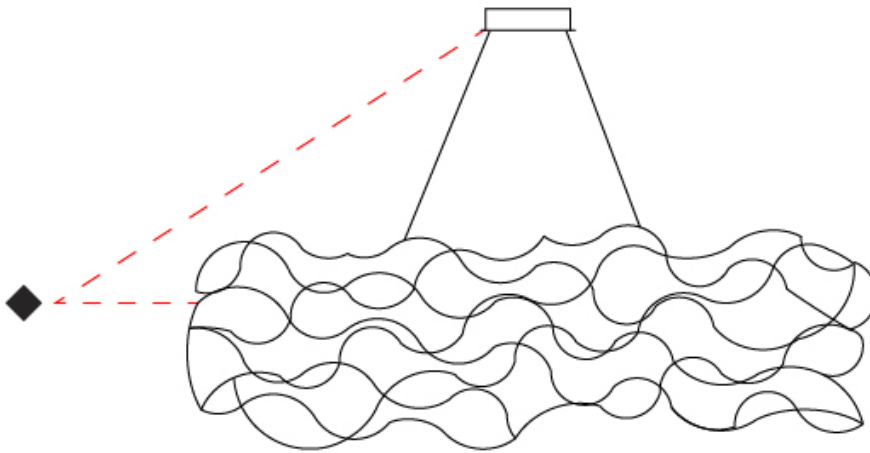

CURLED SUSPENSION

D101429-

PROJECT

TYPE

SPECIFIER

QUANTITY

DATE

D