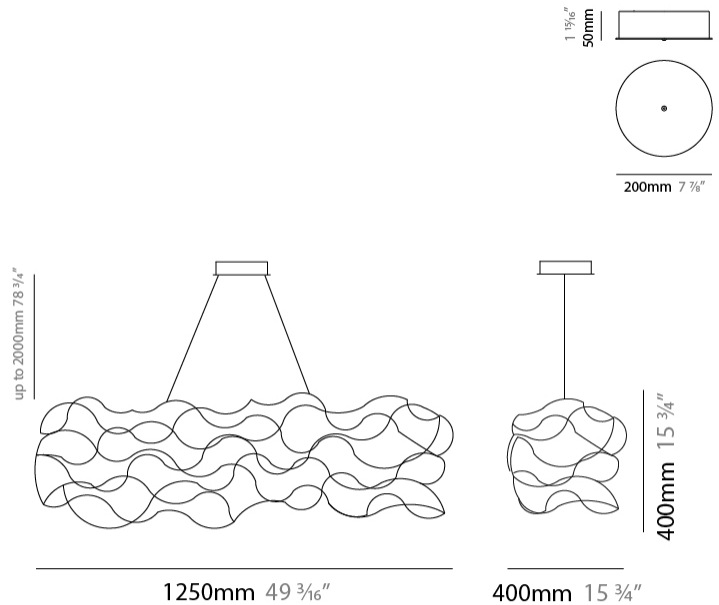

1. To build a product code in our configurator select the specify button on the base model # product page
2. To build a manual product code on this datasheet choose from the options listed below in blue font and add the suffix to the base model #

GENERAL

Series: Curled
Brand: Quasar
Division: Design
Mounting Type: Suspension
Mounting Location: Ceiling
Subcategory: Ambient

PHYSICAL

Shape: Abstract
Length (mm): 1250
Length (in): 49 3/16
Width (mm): 400
Width (in): 15 3/4
Height (mm): 400
Height (in): 15 3/4
Max. Overall Height (mm): 2400
Max. Overall Height (in): 94 1/2
Light Distribution: Omnidirectional
Weight (kg): 4.5
Weight (lbs): 9.92
[Fixture Finish: NIC / BRA / BBR](#)
Fixture Material: Metal
Cable Details: 2000mm Cable
Upon Request: Custom Sizes

ELECTRICAL

Number of Lamps: 50
Lamp Type: LED Retrofit
Bulb Included: Bulb Included
Total Output Wattage (W): 16.5
Max. Wattage Per Lamp (W): 0.33
Lamp Base: E10
[Dimming: Phase Dimming (120Vac Only)](#)
Driver Included: Yes
Driver Location: Integrated
Driver Type: Constant Voltage - Universal
Driver Class: Class 2
Input Voltage (V): 120 - 277
Output Voltage (V): 12
Lamp Voltage (V): 12
Upon Request: Phase dimming @120Vac only / Non-dimming @277Vac

LED

[Color Temperature (°K): 2600 / 3000 / 3500](#)
Max. Delivered Lumen (lm): 1150 (2600K)
CRI: >90 CRI
Lamp Life (hrs): 50000

OPTICAL

RATINGS AND CERTIFICATIONS

Certified By: Certified for North American Standards
IP rating: IP20