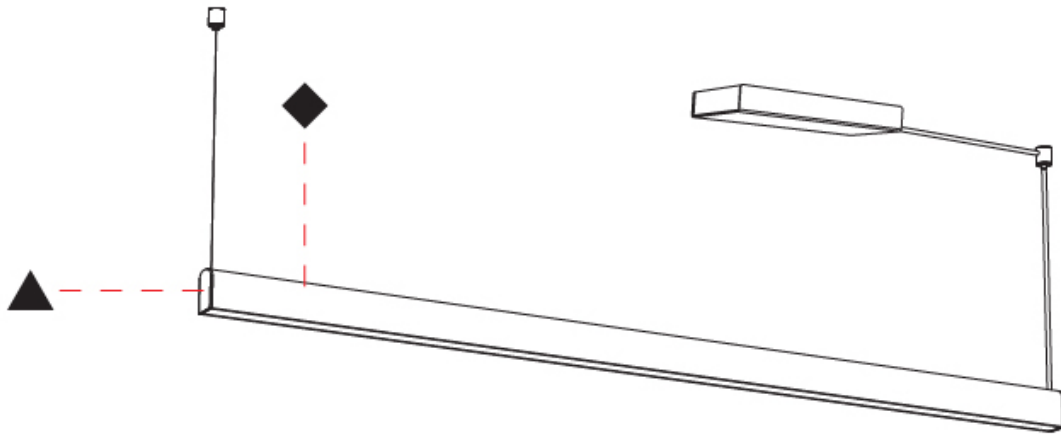

CURVE SUSPENSION

D71040-

PROJECT
TYPE
SPECIFIER
QUANTITY
DATE

D