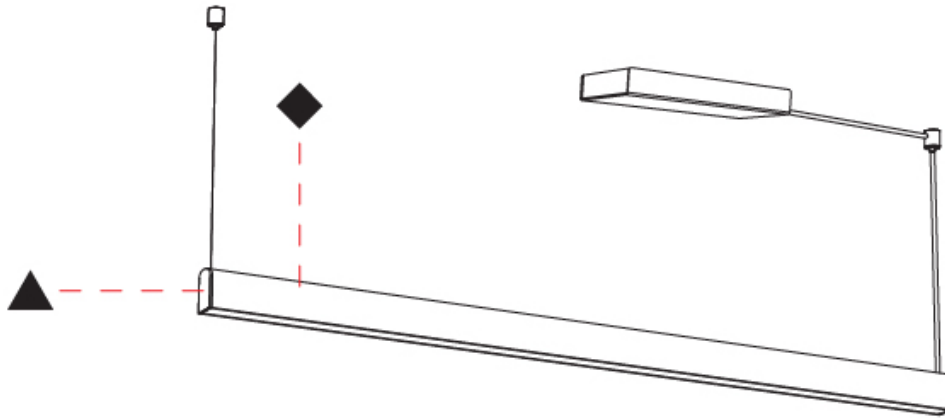

CURVE SUSPENSION

D71039-

PROJECT _____

TYPE _____

SPECIFIER _____

QUANTITY _____

DATE _____

D