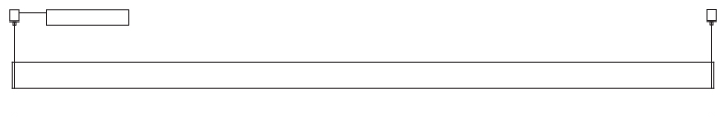

CURVE SUSPENSION

D71041- - -
base number   Color   Finish   Finish
                         Temperature   Options   Options

1. To build a product code in our configurator select the specify button on the base model # product page
2. To build a manual product code on this datasheet choose from the options listed below in blue font and add the suffix to the base model #

GENERAL

Series: Curve
Brand: Tunto
Division: Design
Mounting Type: Suspension
Mounting Location: Ceiling
Subcategory: Pendant

PHYSICAL

Shape: Abstract
Length (mm): 1640
Length (in): 64 ⁹/₁₆
Width (mm): 40
Width (in): 1 ⁹/₁₆
Height (mm): 60
Height (in): 2 ³/₈
Max. Overall Height (mm): 3060
Max. Overall Height (in): 120 ¹/₂
Light Distribution: Direct
Diffuser: PMMA - Opal
Fixture Finish: OAK / WAL / BLK
Accent Finish: BLK / GLD
Fixture Material: Wood

ELECTRICAL

Lamp Type: LED
Input Wattage (W): 40.3
Total Output Wattage (W): 36
Dimming: Tri-Mode (Non-Dimming and Phase Dimming (120Vac only) and 0-10V Dimming)
Driver Included: Yes
Driver Location: Integrated
Driver Type: Constant Current - 500mA
Driver Class: Class 2
Input Voltage (V): 120 - 277
Constant Current (MA): 700

LED

Color Temperature (°K): 2700 / 3000 / 4000
Nominal Lumen (lm): 4320 (3000K)
CRI: >93 CRI
Lamp Life (hrs): 50000

OPTICAL

RATINGS AND CERTIFICATIONS

Certified By: Certified for North American Standards
IP rating: IP20
Glare Rating: ≤ 19

1640mm 64 ⁹/₁₆"

60mm 2 ³/₈"

40mm 1 ⁹/₁₆"