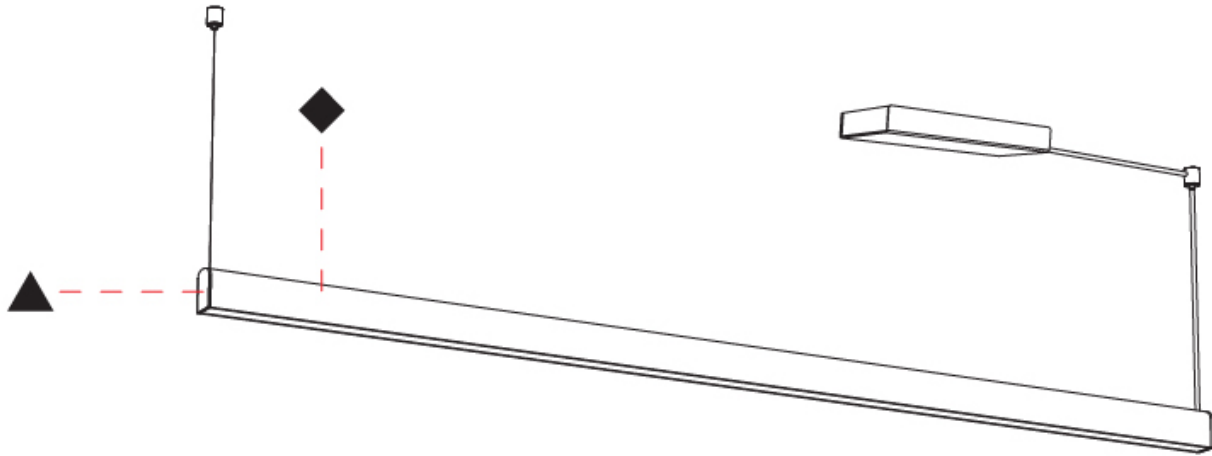

CURVE SUSPENSION

D71041-

PROJECT	_____
TYPE	_____
SPECIFIER	_____
QUANTITY	_____
DATE	_____

D