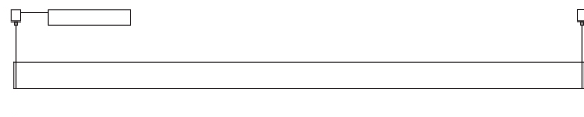

PROJECT
TYPE
SPECIFIER
QUANTITY
DATE

CURVE SUSPENSION

D71040-

base number	Color Temperature	Finish Options	Finish Options

1. To build a product code in our configurator select the specify button on the base model # product page
2. To build a manual product code on this datasheet choose from the options listed below in blue font and add the suffix to the base model #

GENERAL

Series: Curve
Brand: Tunto
Division: Design
Mounting Type: Suspension
Mounting Location: Ceiling
Subcategory: Pendant

PHYSICAL

Shape: Abstract
Length (mm): 1340
Length (in): 52 ¾
Width (mm): 40
Width (in): 1 9/16
Height (mm): 60
Height (in): 2 3/8
Max. Overall Height (mm): 3060
Max. Overall Height (in): 120 ½
Light Distribution: Direct
Diffuser: PMMA - Opal
Fixture Finish: OAK / WAL / BLK
Accent Finish: BLK / GLD
Fixture Material: Wood

ELECTRICAL

Lamp Type: LED
Input Wattage (W): 34.4
Total Output Wattage (W): 31
Dimming: Tri-Mode (Non-Dimming and Phase Dimming (120Vac only) and 0-10V Dimming)
Driver Included: Yes
Driver Location: Integrated
Driver Type: Constant Current - 500mA
Driver Class: Class 2
Input Voltage (V): 120 - 277
Constant Current (MA): 700

LED

Color Temperature (°K): 2700 / 3000 / 4000
Nominal Lumen (lm): 3960 (3000K)
CRI: >93 CRI
Lamp Life (hrs): 50000

OPTICAL

RATINGS AND CERTIFICATIONS

Certified By: Certified for North American Standards
IP rating: IP20
Glare Rating: ≤ 19

1340mm 52 ¾"