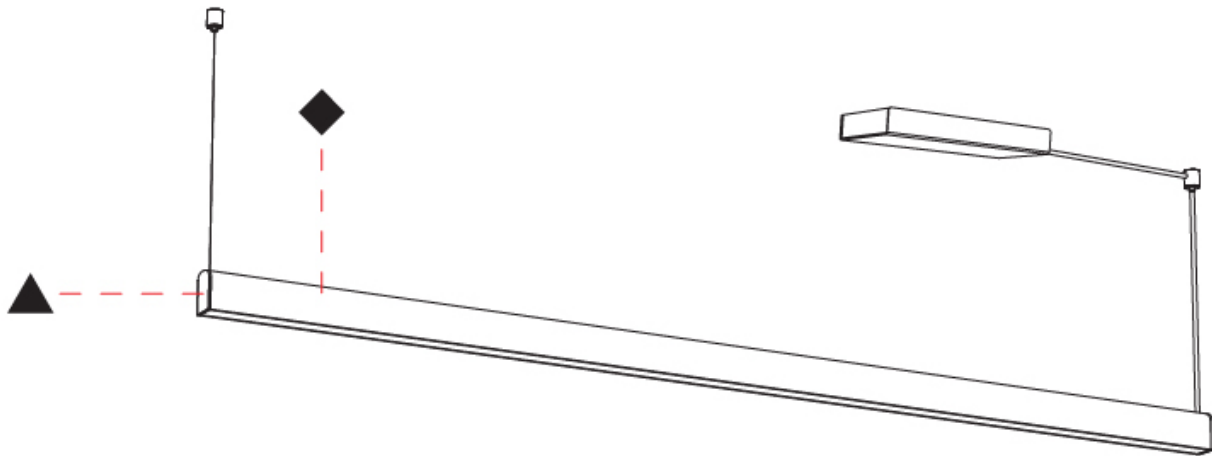

CURVE SUSPENSION

D71041-

PROJECT _____

TYPE _____

SPECIFIER _____

QUANTITY _____

DATE _____

D