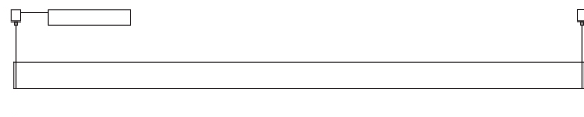

PROJECT
TYPE
SPECIFIER
QUANTITY
DATE

CURVE SUSPENSION

D71040-

base number	Color Temperature	Finish Options	Finish Options

1. To build a product code in our configurator select the specify button on the base model # product page
2. To build a manual product code on this datasheet choose from the options listed below in blue font and add the suffix to the base model #

GENERAL

Series: Curve
Brand: Tunto
Division: Design
Mounting Type: Suspension
Mounting Location: Ceiling
Subcategory: Pendant

PHYSICAL

Shape: Abstract
Length (mm): 1340
Length (in): 52 3/4
Width (mm): 40
Width (in): 1 9/16
Height (mm): 60
Height (in): 2 3/8
Max. Overall Height (mm): 3060
Max. Overall Height (in): 120 1/2
Light Distribution: Direct
Diffuser: PMMA - Opal
Fixture Finish: OAK / WAL / BLK
Accent Finish: BLK / GLD
Fixture Material: Wood

ELECTRICAL

Lamp Type: LED
Input Wattage (W): 34.4
Total Output Wattage (W): 31
Dimming: Tri-Mode (Non-Dimming and Phase Dimming (120Vac only) and 0-10V Dimming)
Driver Included: Yes
Driver Location: Integrated
Driver Type: Constant Current - 500mA
Driver Class: Class 2
Input Voltage (V): 120 - 277
Constant Current (MA): 700

LED

Color Temperature (°K): 2700 / 3000 / 4000
Nominal Lumen (lm): 3960 (3000K)
CRI: >93 CRI
Lamp Life (hrs): 50000

OPTICAL

RATINGS AND CERTIFICATIONS

Certified By: Certified for North American Standards
IP rating: IP20
Glare Rating: ≤ 19

1340mm 52 3/4"