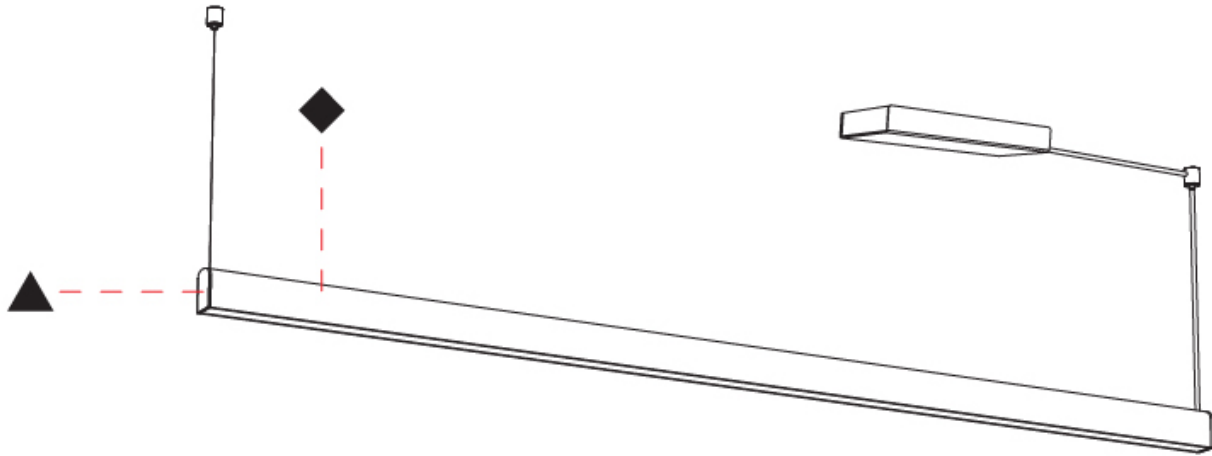

CURVE SUSPENSION

D71041-

PROJECT _____

TYPE _____

SPECIFIER _____

QUANTITY _____

DATE _____

D