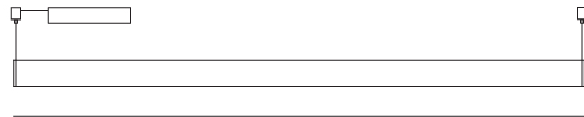

PROJECT
TYPE
SPECIFIER
QUANTITY
DATE

CURVE SUSPENSION

D71040-

base number	Color Temperature	Finish Options	Finish Options

1. To build a product code in our configurator select the specify button on the base model # product page
2. To build a manual product code on this datasheet choose from the options listed below in blue font and add the suffix to the base model #

GENERAL

Series: Curve
Brand: Tunto
Division: Design
Mounting Type: Suspension
Mounting Location: Ceiling
Subcategory: Pendant

PHYSICAL

Shape: Abstract
Length (mm): 1340
Length (in): 52 ³/₄
Width (mm): 40
Width (in): 1 ⁹/₁₆
Height (mm): 60
Height (in): 2 ³/₈
Max. Overall Height (mm): 3060
Max. Overall Height (in): 120 ¹/₂
Light Distribution: Direct
Diffuser: PMMA - Opal
Fixture Finish: OAK / WAL / BLK
Accent Finish: BLK / GLD
Fixture Material: Wood

ELECTRICAL

Lamp Type: LED
Input Wattage (W): 34.4
Total Output Wattage (W): 31
Dimming: Tri-Mode (Non-Dimming and Phase Dimming (120Vac only) and 0-10V Dimming)
Driver Included: Yes
Driver Location: Integrated
Driver Type: Constant Current - 500mA
Driver Class: Class 2
Input Voltage (V): 120 - 277
Constant Current (MA): 700

LED

Color Temperature (°K): 2700 / 3000 / 4000
Nominal Lumen (lm): 3960 (3000K)
CRI: >93 CRI
Lamp Life (hrs): 50000

OPTICAL

RATINGS AND CERTIFICATIONS

Certified By: Certified for North American Standards
IP rating: IP20
Glare Rating: ≤ 19

1340mm 52 ³/₄"