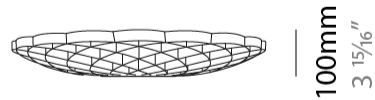

PROJECT
TYPE
SPECIFIER
QUANTITY
DATE

DAHLIA SURFACE

D62038-

base number   Finish
Options

1. To build a product code in our configurator select the specify button on the base model # product page
2. To build a manual product code on this datasheet choose from the options listed below in blue font and add the suffix to the base model #

GENERAL

Series: Dahlia
Brand: Linea Zero
Division: Design
Mounting Type: Surface
Mounting Location: Wall / Ceiling
Subcategory: Ambient

PHYSICAL

Shape: Abstract
Diameter (mm): 580
Diameter (in): 22 ¹³/₁₆
Height (mm): 100
Height (in): 3 ¹⁵/₁₆
Light Distribution: Downlight
Diffuser: Polilux™ Shade - See Finish Options
[Fixture Finish: WHI / SIL / NGD / COP / PKM](#)
Fixture Material: Polilux™/ Metal holder

ELECTRICAL

Number of Lamps: 3
Lamp Type: LED Retrofit
Lamp Shape: GX53
Bulb Included: Bulb Not Included
Max. Wattage Per Lamp (W): 6.5
Lamp Base: GX53
Input Voltage (V): 120

LED

OPTICAL

RATINGS AND CERTIFICATIONS

Certified By: Certified for North American Standards
IP rating: IP20

Ø580mm 22 ¹³/₁₆"