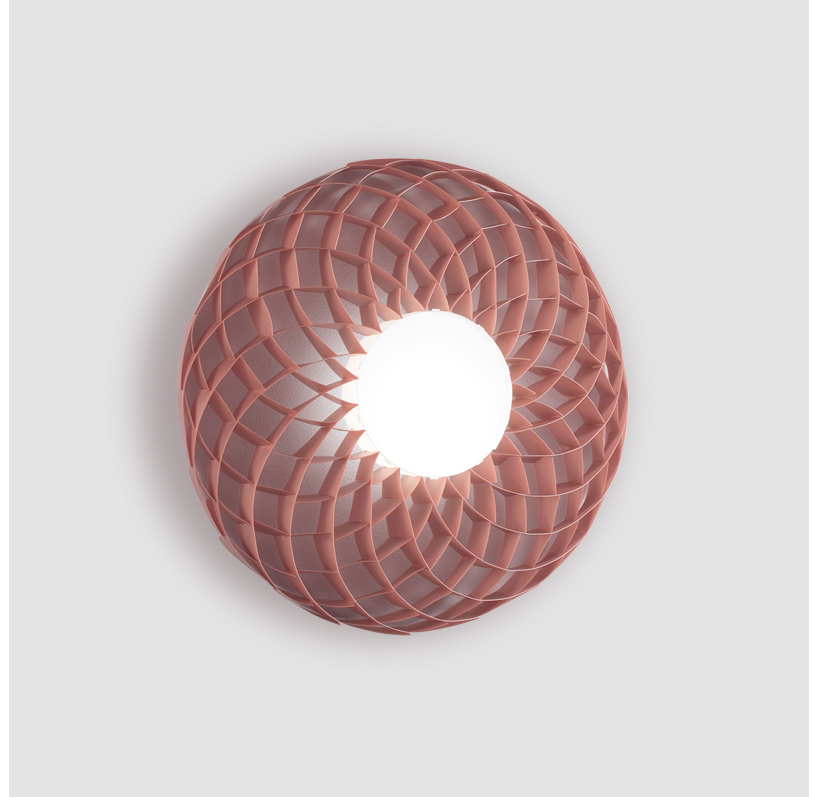

PROJECT
TYPE
SPECIFIER
QUANTITY
DATE

DAHLIA SURFACE

D62038-

base number   Finish
Options

1. To build a product code in our configurator select the specify button on the base model # product page
2. To build a manual product code on this datasheet choose from the options listed below in blue font and add the suffix to the base model #

GENERAL

Series: Dahlia
Brand: Linea Zero
Division: Design
Mounting Type: Surface
Mounting Location: Wall / Ceiling
Subcategory: Ambient

PHYSICAL

Shape: Abstract
Diameter (mm): 580
Diameter (in): 22 ¹³/₁₆
Height (mm): 100
Height (in): 3 ¹⁵/₁₆
Light Distribution: Downlight
Diffuser: Polilux™ Shade - See Finish Options
[Fixture Finish: WHI / SIL / NGD / COP / PKM](#)
Fixture Material: Polilux™/ Metal holder

ELECTRICAL

Number of Lamps: 3
Lamp Type: LED Retrofit
Lamp Shape: GX53
Bulb Included: Bulb Not Included
Max. Wattage Per Lamp (W): 6.5
Lamp Base: GX53
Input Voltage (V): 120

LED

OPTICAL

RATINGS AND CERTIFICATIONS

Certified By: Certified for North American Standards
IP rating: IP20