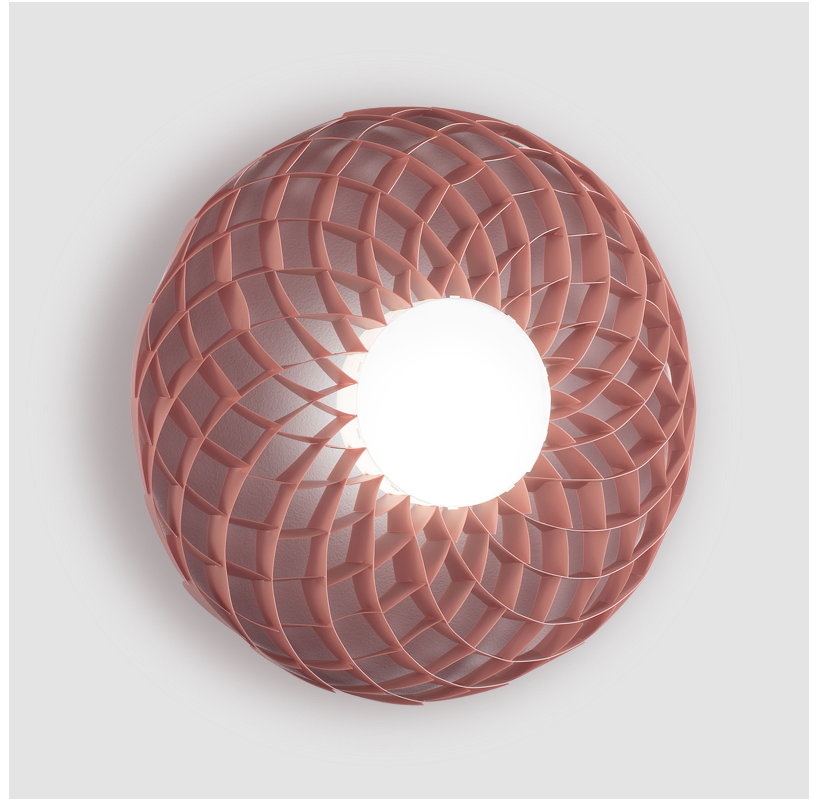

PROJECT	_____
TYPE	_____
SPECIFIER	_____
QUANTITY	_____
DATE	_____

DAHLIA SURFACE

D62037-

base number   Finish
Options

1. To build a product code in our configurator select the specify button on the base model # product page
2. To build a manual product code on this datasheet choose from the options listed below in blue font and add the suffix to the base model #

GENERAL

Series: Dahlia _____
Brand: Linea Zero _____
Division: Design _____
Mounting Type: Surface _____
Mounting Location: Wall / Ceiling _____
Subcategory: Ambient _____

PHYSICAL

Shape: Abstract _____
Diameter (mm): 980 _____
Diameter (in): 38 ⁹/₁₆ _____
Height (mm): 170 _____
Height (in): 6 ¹¹/₁₆ _____
Light Distribution: Downlight _____
Diffuser: Polilux™ Shade - See Finish Options _____
Fixture Finish: WHI / SIL / NGD / COP / PKM _____
Fixture Material: Polilux™/ Metal holder _____

ELECTRICAL

Number of Lamps: 7 _____
Lamp Type: LED Retrofit _____
Lamp Shape: GX53 _____
Bulb Included: Bulb Not Included _____
Max. Wattage Per Lamp (W): 6.5 _____
Lamp Base: GX53 _____
Input Voltage (V): 120 _____

LED

OPTICAL

RATINGS AND CERTIFICATIONS

Certified By: Certified for North American Standards _____
IP rating: IP20 _____