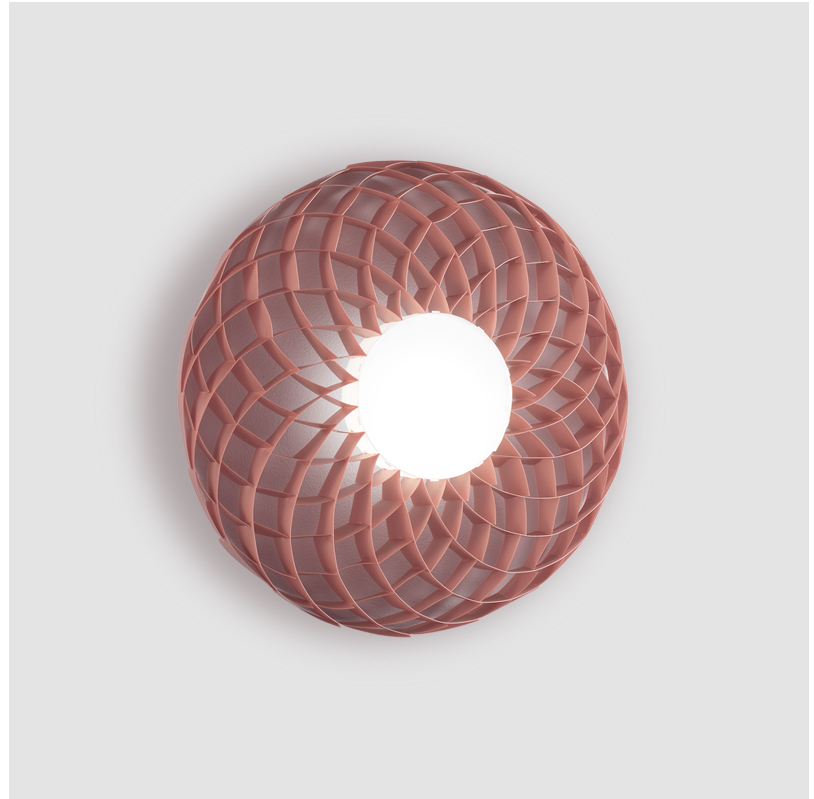

DAHLIA SURFACE

D62038-

base number   Finish
Options

1. To build a product code in our configurator select the specify button on the base model # product page
2. To build a manual product code on this datasheet choose from the options listed below in blue font and add the suffix to the base model #

GENERAL

Series: Dahlia
Partner: Linea Zero
Division: Design
Installation: Surface
Product Type: Wall Surface
Mounting Location: Ceiling
Light Distribution: Direct

PHYSICAL

Shape: Abstract
Diameter (mm): 580
Diameter (in): 22 ¹³/₁₆
Height (mm): 100
Height (in): 3 ¹⁵/₁₆
Diffuser: Polilux™ Shade - See Finish Options
[Fixture Finish: WHI / SIL / NGD / COP / PKM](#)
Fixture Material: Polilux™/ Metal holder
Primary Material: Non-Static Polilux

ELECTRICAL

Number of Lamps: 3
Lamp Type: LED Retrofit
Lamp Shape: GX53
Bulb Included: Bulb Not Included
Max. Wattage Per Lamp (W): 6.5
Lamp Base: GX53
Input Voltage (V): 120

LED

OPTICAL

RATINGS AND CERTIFICATIONS

Certified By: Certified for North American Standards
IP rating: IP20

PROJECT
TYPE
SPECIFIER
QUANTITY
DATE