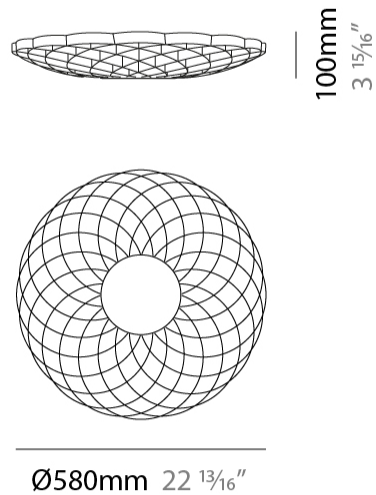

DAHLIA SURFACE

D62038-

base number   Finish
Options

1. To build a product code in our configurator select the specify button on the base model # product page
2. To build a manual product code on this datasheet choose from the options listed below in blue font and add the suffix to the base model #

GENERAL

Series: Dahlia
Partner: Linea Zero
Division: Design
Installation: Surface
Product Type: Wall Surface
Mounting Location: Ceiling
Light Distribution: Direct

PHYSICAL

Shape: Abstract
Diameter (mm): 580
Diameter (in): 22 ¹³/₁₆
Height (mm): 100
Height (in): 3 ¹⁵/₁₆
Diffuser: Polilux™ Shade - See Finish Options
[Fixture Finish: WHI / SIL / NGD / COP / PKM](#)
Fixture Material: Polilux™/ Metal holder
Primary Material: Non-Static Polilux

ELECTRICAL

Number of Lamps: 3
Lamp Type: LED Retrofit
Lamp Shape: GX53
Bulb Included: Bulb Not Included
Max. Wattage Per Lamp (W): 6.5
Lamp Base: GX53
Input Voltage (V): 120

LED

OPTICAL

RATINGS AND CERTIFICATIONS

Certified By: Certified for North American Standards
IP rating: IP20

PROJECT
TYPE
SPECIFIER
QUANTITY
DATE