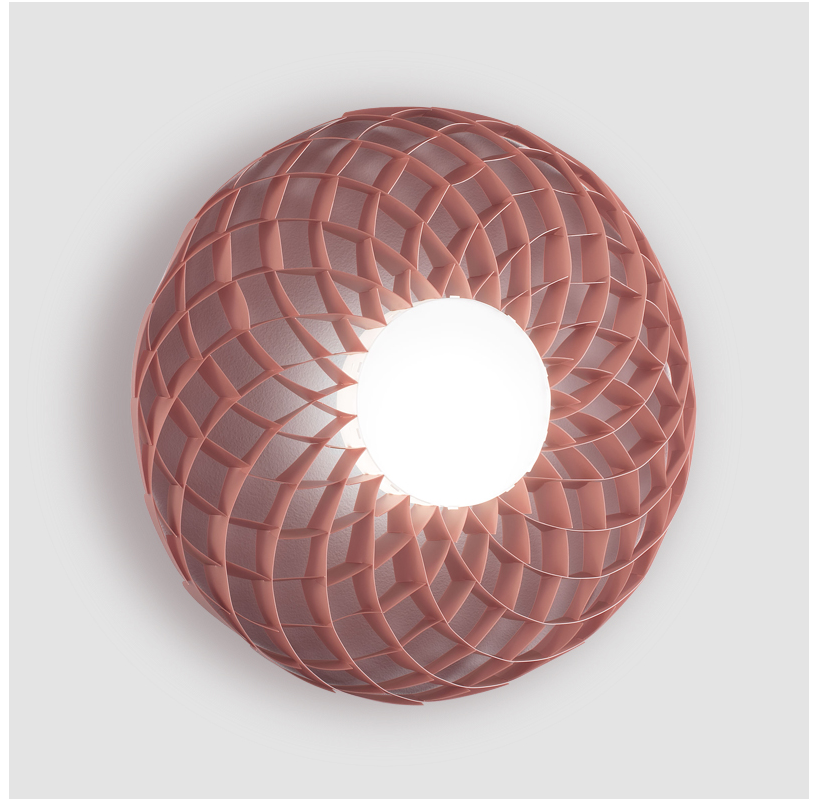

PROJECT	_____
TYPE	_____
SPECIFIER	_____
QUANTITY	_____
DATE	_____

DAHLIA SURFACE

D62037-

base number   Finish
Options

1. To build a product code in our configurator select the specify button on the base model # product page
2. To build a manual product code on this datasheet choose from the options listed below in blue font and add the suffix to the base model #

GENERAL

Series: Dahlia
Brand: Linea Zero
Division: Design
Mounting Type: Surface
Mounting Location: Wall / Ceiling
Subcategory: Ambient

PHYSICAL

Shape: Abstract
Diameter (mm): 980
Diameter (in): 38 ⁹/₁₆
Height (mm): 170
Height (in): 6 ¹¹/₁₆
Light Distribution: Downlight
Diffuser: Polilux™ Shade - See Finish Options
Fixture Finish: WHI / SIL / NGD / COP / PKM
Fixture Material: Polilux™/ Metal holder

ELECTRICAL

Number of Lamps: 7
Lamp Type: LED Retrofit
Lamp Shape: GX53
Bulb Included: Bulb Not Included
Max. Wattage Per Lamp (W): 6.5
Lamp Base: GX53
Input Voltage (V): 120

LED

OPTICAL

RATINGS AND CERTIFICATIONS

Certified By: Certified for North American Standards
IP rating: IP20