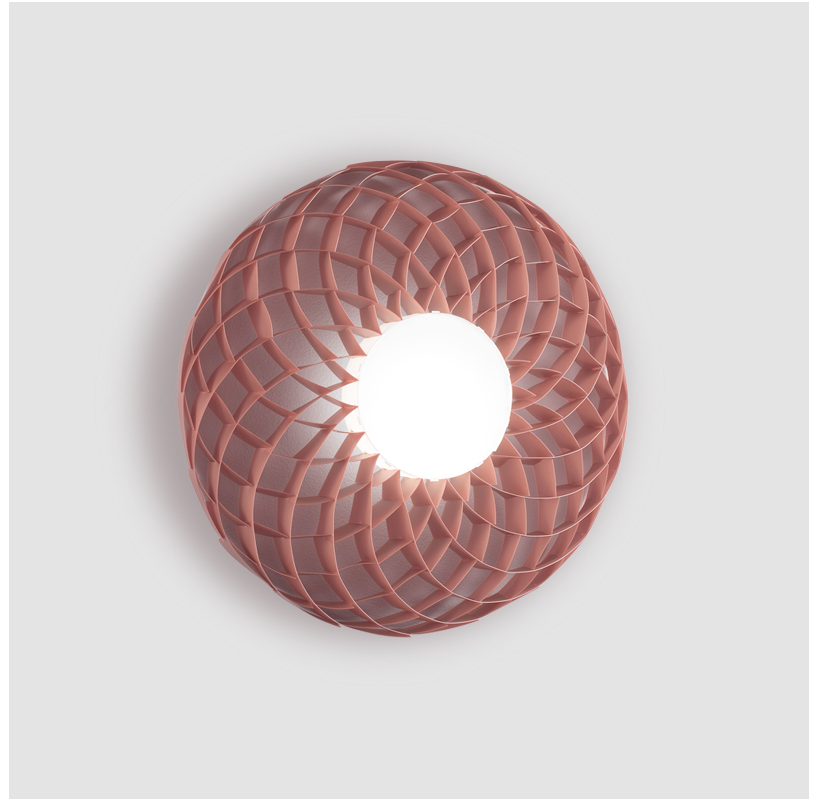

PROJECT
TYPE
SPECIFIER
QUANTITY
DATE

DAHLIA SURFACE

D62038-

base number   Finish
Options

1. To build a product code in our configurator select the specify button on the base model # product page
2. To build a manual product code on this datasheet choose from the options listed below in blue font and add the suffix to the base model #

GENERAL

Series: Dahlia
Brand: Linea Zero
Division: Design
Mounting Type: Surface
Mounting Location: Wall / Ceiling
Subcategory: Ambient

PHYSICAL

Shape: Abstract
Diameter (mm): 580
Diameter (in): 22 ¹³/₁₆
Height (mm): 100
Height (in): 3 ¹⁵/₁₆
Light Distribution: Downlight
Diffuser: Polilux™ Shade - See Finish Options
[Fixture Finish: WHI / SIL / NGD / COP / PKM](#)
Fixture Material: Polilux™/ Metal holder

ELECTRICAL

Number of Lamps: 3
Lamp Type: LED Retrofit
Lamp Shape: GX53
Bulb Included: Bulb Not Included
Max. Wattage Per Lamp (W): 6.5
Lamp Base: GX53
Input Voltage (V): 120

LED

OPTICAL

RATINGS AND CERTIFICATIONS

Certified By: Certified for North American Standards
IP rating: IP20