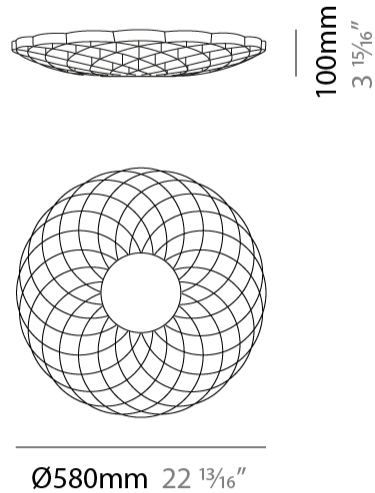

PROJECT
TYPE
SPECIFIER
QUANTITY
DATE

DAHLIA SURFACE

D62038-

base number   Finish
Options

1. To build a product code in our configurator select the specify button on the base model # product page
2. To build a manual product code on this datasheet choose from the options listed below in blue font and add the suffix to the base model #

GENERAL

Series: Dahlia
Brand: Linea Zero
Division: Design
Mounting Type: Surface
Mounting Location: Wall / Ceiling
Subcategory: Ambient

PHYSICAL

Shape: Abstract
Diameter (mm): 580
Diameter (in): 22 ¹³/₁₆
Height (mm): 100
Height (in): 3 ¹⁵/₁₆
Light Distribution: Downlight
Diffuser: Polilux™ Shade - See Finish Options
[Fixture Finish: WHI / SIL / NGD / COP / PKM](#)
Fixture Material: Polilux™/ Metal holder

ELECTRICAL

Number of Lamps: 3
Lamp Type: LED Retrofit
Lamp Shape: GX53
Bulb Included: Bulb Not Included
Max. Wattage Per Lamp (W): 6.5
Lamp Base: GX53
Input Voltage (V): 120

LED

OPTICAL

RATINGS AND CERTIFICATIONS

Certified By: Certified for North American Standards
IP rating: IP20