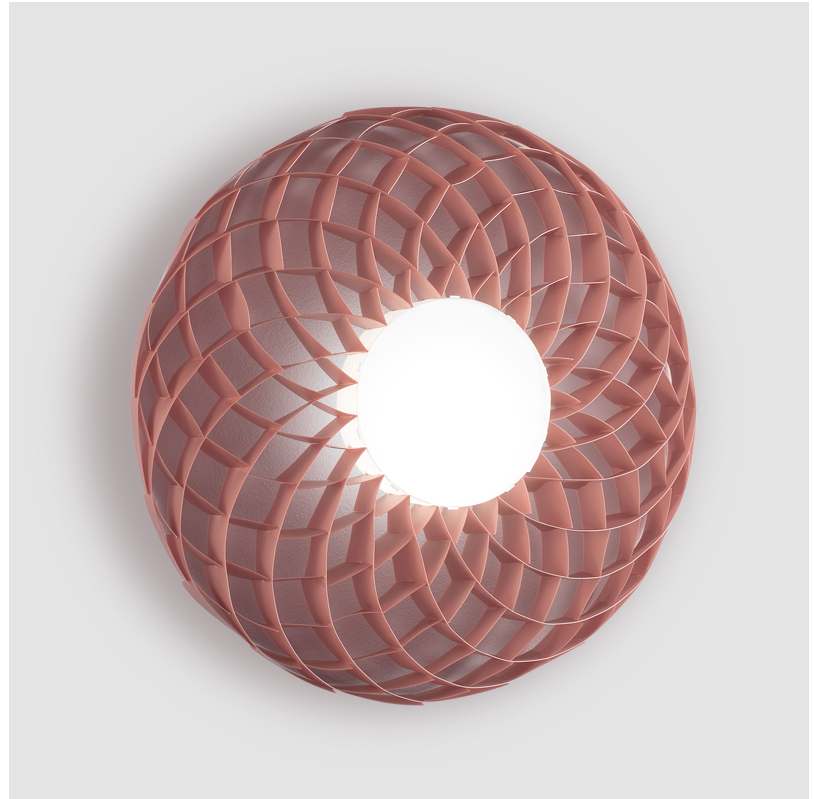

PROJECT
TYPE
SPECIFIER
QUANTITY
DATE

DAHLIA SURFACE

D62037-

base number   Finish
Options

1. To build a product code in our configurator select the specify button on the base model # product page
2. To build a manual product code on this datasheet choose from the options listed below in blue font and add the suffix to the base model #

GENERAL

Series: Dahlia
Partner: Linea Zero
Division: Design
Installation: Surface
Product Type: Ceiling Surface
Mounting Location: Ceiling

PHYSICAL

Shape: Abstract
Diameter (mm): 980
Diameter (in): 38 ⁹/₁₆
Height (mm): 170
Height (in): 6 ¹¹/₁₆
Diffuser: Polilux™ Shade - See Finish Options
Fixture Finish: WHI / SIL / NGD / COP / PKM
Fixture Material: Polilux™/ Metal holder
Primary Material: Non-Static Polilux

ELECTRICAL

Number of Lamps: 7
Lamp Type: LED Retrofit
Lamp Shape: GX53
Bulb Included: Bulb Not Included
Max. Wattage Per Lamp (W): 6.5
Lamp Base: GX53
Input Voltage (V): 120

LED

OPTICAL

RATINGS AND CERTIFICATIONS

Certified By: Certified for North American Standards
IP rating: IP20