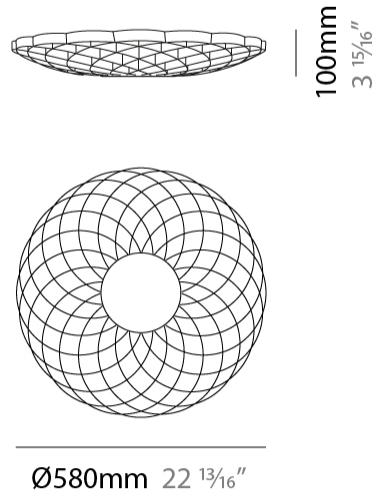

DAHLIA SURFACE

D62038-

base number   Finish
Options

PROJECT	_____
TYPE	_____
SPECIFIER	_____
QUANTITY	_____
DATE	_____

1. To build a product code in our configurator select the specify button on the base model # product page
2. To build a manual product code on this datasheet choose from the options listed below in blue font and add the suffix to the base model #

GENERAL

Series: Dahlia _____
Brand: Linea Zero _____
Division: Design _____
Mounting Type: Surface _____
Mounting Location: Wall / Ceiling _____
Subcategory: Ambient _____

PHYSICAL

Shape: Abstract _____
Diameter (mm): 580 _____
Diameter (in): 22 ¹³/₁₆ _____
Height (mm): 100 _____
Height (in): 3 ¹⁵/₁₆ _____
Light Distribution: Downlight _____
Diffuser: Polilux™ Shade - See Finish Options _____
[Fixture Finish: WHI / SIL / NGD / COP / PKM](#) _____
Fixture Material: Polilux™/ Metal holder _____

ELECTRICAL

Number of Lamps: 3 _____
Lamp Type: LED Retrofit _____
Lamp Shape: GX53 _____
Bulb Included: Bulb Not Included _____
Max. Wattage Per Lamp (W): 6.5 _____
Lamp Base: GX53 _____
Input Voltage (V): 120 _____

LED

OPTICAL

RATINGS AND CERTIFICATIONS

Certified By: Certified for North American Standards _____
IP rating: IP20 _____