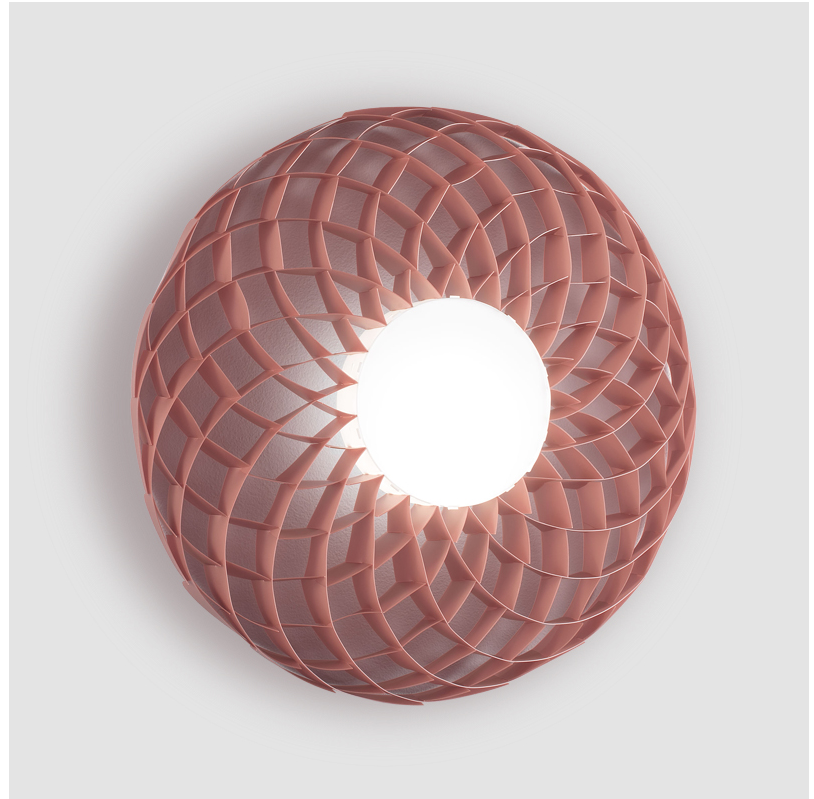

DAHLIA SURFACE

D62037-

base number   Finish
Options

PROJECT	_____
TYPE	_____
SPECIFIER	_____
QUANTITY	_____
DATE	_____

1. To build a product code in our configurator select the specify button on the base model # product page
2. To build a manual product code on this datasheet choose from the options listed below in blue font and add the suffix to the base model #

GENERAL

Series: Dahlia
Brand: Linea Zero
Division: Design
Mounting Type: Surface
Mounting Location: Wall / Ceiling
Subcategory: Ambient

PHYSICAL

Shape: Abstract
Diameter (mm): 980
Diameter (in): 38 ⁹/₁₆
Height (mm): 170
Height (in): 6 ¹¹/₁₆
Light Distribution: Downlight
Diffuser: Polilux™ Shade - See Finish Options
Fixture Finish: WHI / SIL / NGD / COP / PKM
Fixture Material: Polilux™ / Metal holder

ELECTRICAL

Number of Lamps: 7
Lamp Type: LED Retrofit
Lamp Shape: GX53
Bulb Included: Bulb Not Included
Max. Wattage Per Lamp (W): 6.5
Lamp Base: GX53
Input Voltage (V): 120

LED

OPTICAL

RATINGS AND CERTIFICATIONS

Certified By: Certified for North American Standards
IP rating: IP20