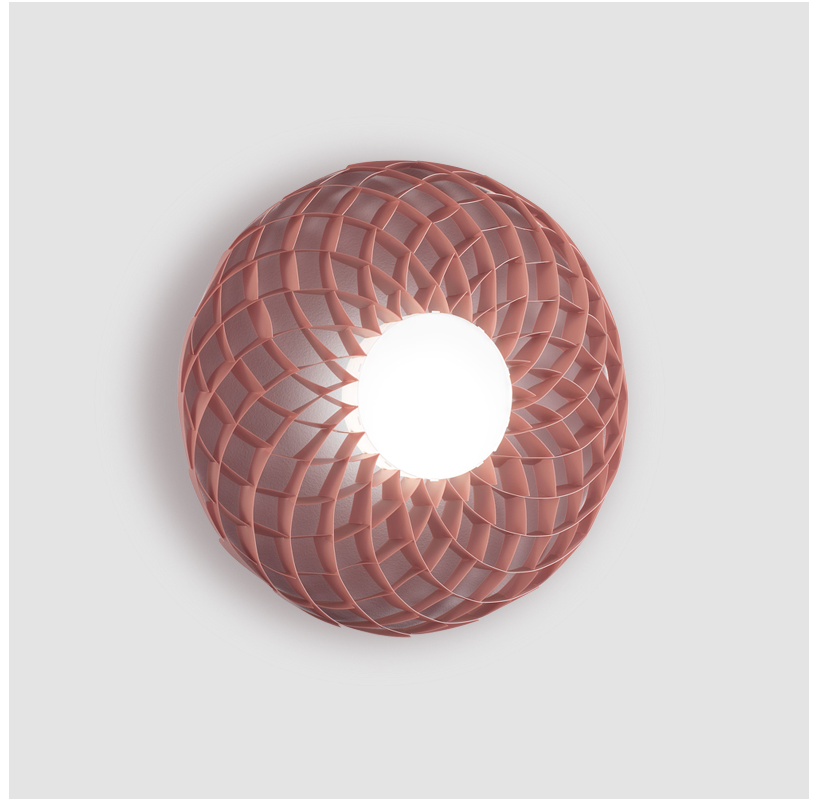

DAHLIA SURFACE

D62038-

base number   Finish
Options

PROJECT
TYPE
SPECIFIER
QUANTITY
DATE

1. To build a product code in our configurator select the specify button on the base model # product page
2. To build a manual product code on this datasheet choose from the options listed below in blue font and add the suffix to the base model #

GENERAL

Series: Dahlia
Brand: Linea Zero
Division: Design
Mounting Type: Surface
Mounting Location: Wall / Ceiling
Subcategory: Ambient

PHYSICAL

Shape: Abstract
Diameter (mm): 580
Diameter (in): 22 ¹³/₁₆
Height (mm): 100
Height (in): 3 ¹⁵/₁₆
Light Distribution: Downlight
Diffuser: Polilux™ Shade - See Finish Options
[Fixture Finish: WHI / SIL / NGD / COP / PKM](#)
Fixture Material: Polilux™/ Metal holder

ELECTRICAL

Number of Lamps: 3
Lamp Type: LED Retrofit
Lamp Shape: GX53
Bulb Included: Bulb Not Included
Max. Wattage Per Lamp (W): 6.5
Lamp Base: GX53
Input Voltage (V): 120

LED

OPTICAL

RATINGS AND CERTIFICATIONS

Certified By: Certified for North American Standards
IP rating: IP20