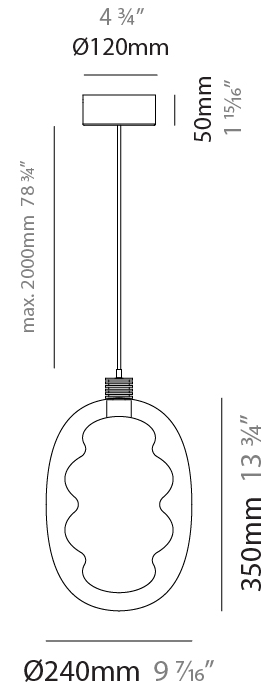

PROJECT	
TYPE	
SPECIFIER	
QUANTITY	
DATE	

DALMA MONOPOINT SUSPENSION

D141281-

base number   Holder Options   Finish Options

1. To build a product code in our configurator select the specify button on the base model # product page
2. To build a manual product code on this datasheet choose from the options listed below in blue font and add the suffix to the base model #

GENERAL

Series: Dalma
Subseries: Dalma Monopoint
Brand: Cangini & Tucci
Division: Design
Mounting Type: Suspension
Mounting Location: Ceiling
Subcategory: Pendant

PHYSICAL

Shape: Oval
Diameter (mm): 240
Diameter (in): 9 7/16
Width (mm): 350
Width (in): 13 3/4
Height (mm): 2350
Height (in): 92 1/2
Light Distribution: Omnidirectional
Fixture Finish: [AMB](#) / [GRN](#) / [PNK](#) / [RUB](#) / [SKB](#) / [SMK](#) / [TOB](#) / [TRA](#)
Holder Finish: [BCN](#) / [CHA](#) / [FGD](#)
Fixture Material: Glass / Metal
Cable Details: 2000mm/78 3/4" Transparent Cable

ELECTRICAL

Lamp Type: LED
Input Wattage (W): 12
Dimming: Non-Dimming / Phase Dimming (120vac Only)
Driver Included: Yes
Driver Location: Integrated
Driver Type: Constant Current- Universal
Driver Class: Class 2
Input Voltage (V): 120
Constant Current (MA): 350

LED

Color Temperature (°K): 2700 / 3000
Max. Delivered Lumen (lm): 1500
CRI: >95 CRI
Lamp Life (hrs): 50000

OPTICAL

RATINGS AND CERTIFICATIONS

Certified By: Certified for North American Standards
IP rating: IP20