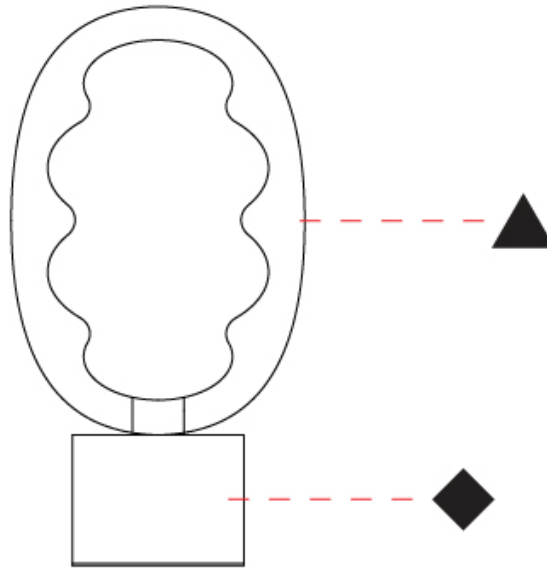

DALMA PORTABLE

D144038-

PROJECT _____

TYPE _____

SPECIFIER _____

QUANTITY _____

DATE _____

D