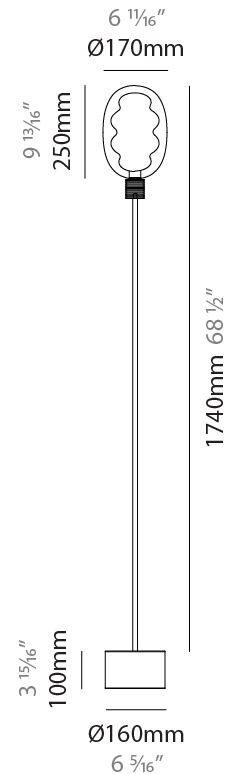

DALMA PORTABLE

D144042-

base number   Color   Holder   Finish
Temperature   Options   Options

1. To build a product code in our configurator select the specify button on the base model # product page
2. To build a manual product code on this datasheet choose from the options listed below in blue font and add the suffix to the base model #

GENERAL

Series: Dalma
Partner: Cangini & Tucci
Division: Design
Installation: Portable
Product Type: Table
Mounting Location: Floor

PHYSICAL

Shape: Oval
Diameter (mm): 170
Diameter (in): 6 ¹¹/₁₆
Height (mm): 1740
Height (in): 68 ¹/₂
Fixture Finish: [AMB / GRN / PNK / RUB / SKB / SMK / TOB / TRA / SWH](#)
Holder Finish: [BCN / CHA / FGD](#)
Fixture Material: Glass / Metal
Primary Material: Glass - Borosilicate

ELECTRICAL

Lamp Type: LED (Zhaga Standard)
Input Wattage (W): 9
Dimming: Non-Dimming / Phase Dimming (120vac Only)
Driver Included: Yes
Driver Location: Integrated
Driver Type: Constant Current- Universal
Driver Class: Class 2
Input Voltage (V): 120
Constant Current (MA): 350

LED

Color Temperature (°K): [2700 / 3000](#)
Max. Delivered Lumen (lm): 1125
CRI: >95 CRI
Lamp Life (hrs): 50000

OPTICAL

RATINGS AND CERTIFICATIONS

Certified By: Certified for North American Standards
IP rating: IP20

PROJECT
TYPE
SPECIFIER
QUANTITY
DATE