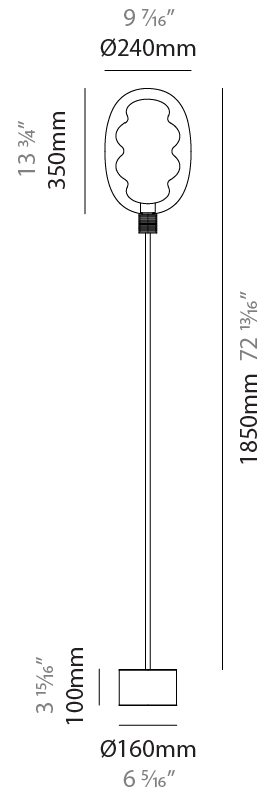

DALMA PORTABLE

D144041-

base number   Color   Holder   Finish
Temperature   Options   Options

1. To build a product code in our configurator select the specify button on the base model # product page
2. To build a manual product code on this datasheet choose from the options listed below in blue font and add the suffix to the base model #

GENERAL

Series: Dalma
Partner: Cangini & Tucci
Division: Design
Installation: Portable
Product Type: Table
Mounting Location: Floor

PHYSICAL

Shape: Oval
Diameter (mm): 170
Diameter (in): 6 ¹¹/₁₆
Height (mm): 1850
Height (in): 72 ¹³/₁₆
Fixture Finish: [AMB](#) / [GRN](#) / [PNK](#) / [RUB](#) / [SKB](#) / [SMK](#) / [TOB](#) / [TRA](#) / [SWH](#)
Holder Finish: [BCN](#) / [CHA](#) / [FGD](#)
Fixture Material: Glass / Metal
Primary Material: Glass - Borosilicate

ELECTRICAL

Lamp Type: LED (Zhaga Standard)
Input Wattage (W): 12
Dimming: Non-Dimming / Phase Dimming (120vac Only)
Driver Included: Yes
Driver Location: Integrated
Driver Type: Constant Current- Universal
Driver Class: Class 2
Input Voltage (V): 120
Constant Current (MA): 350

LED

Color Temperature (°K): [2700](#) / [3000](#)
Max. Delivered Lumen (lm): 1500
CRI: >95 CRI
Lamp Life (hrs): 50000

OPTICAL

RATINGS AND CERTIFICATIONS

Certified By: Certified for North American Standards
IP rating: IP20

PROJECT
TYPE
SPECIFIER
QUANTITY
DATE