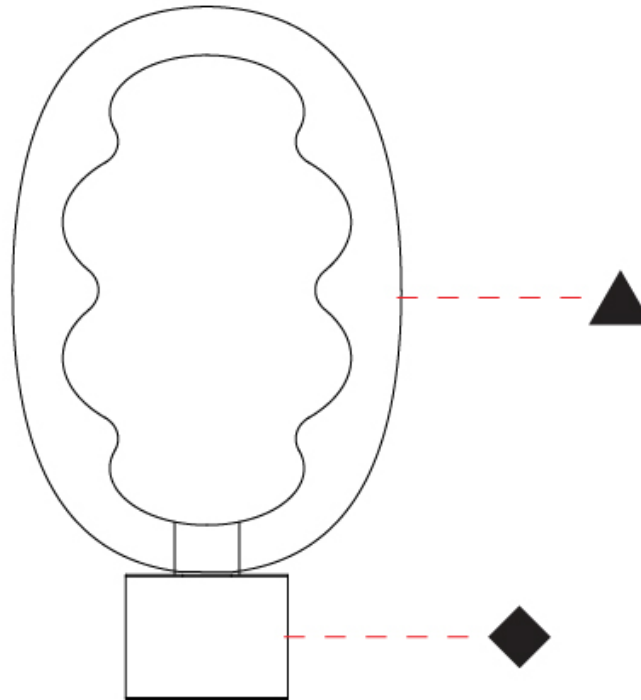

D144039-

PROJECT	_____
TYPE	_____
SPECIFIER	_____
QUANTITY	_____
DATE	_____

D