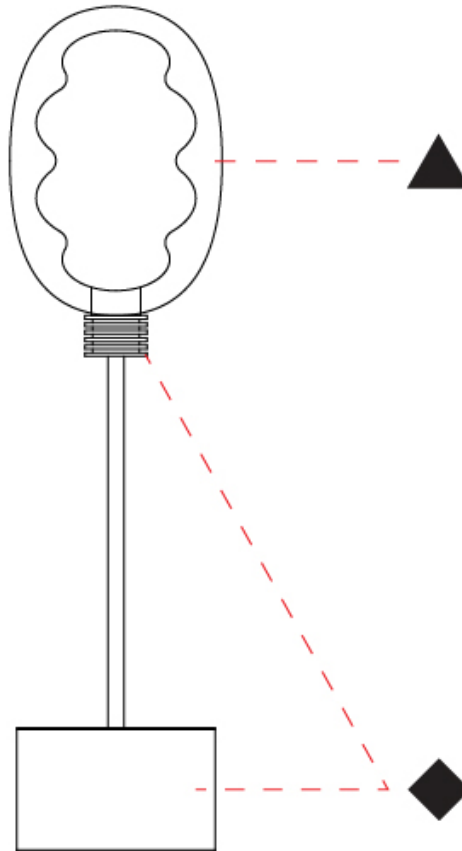

DALMA PORTABLE

D144040-

PROJECT _____

TYPE _____

SPECIFIER _____

QUANTITY _____

DATE _____

D