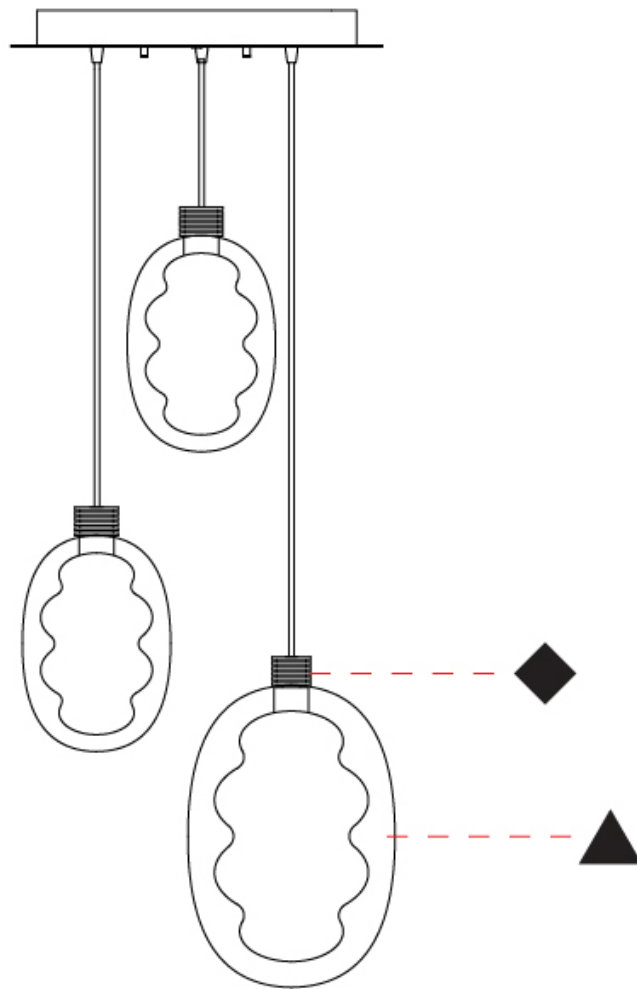

DALMA 3 LIGHT CLUSTER SUSPENSION

D141283-

PROJECT	_____
TYPE	_____
SPECIFIER	_____
QUANTITY	_____
DATE	_____

D