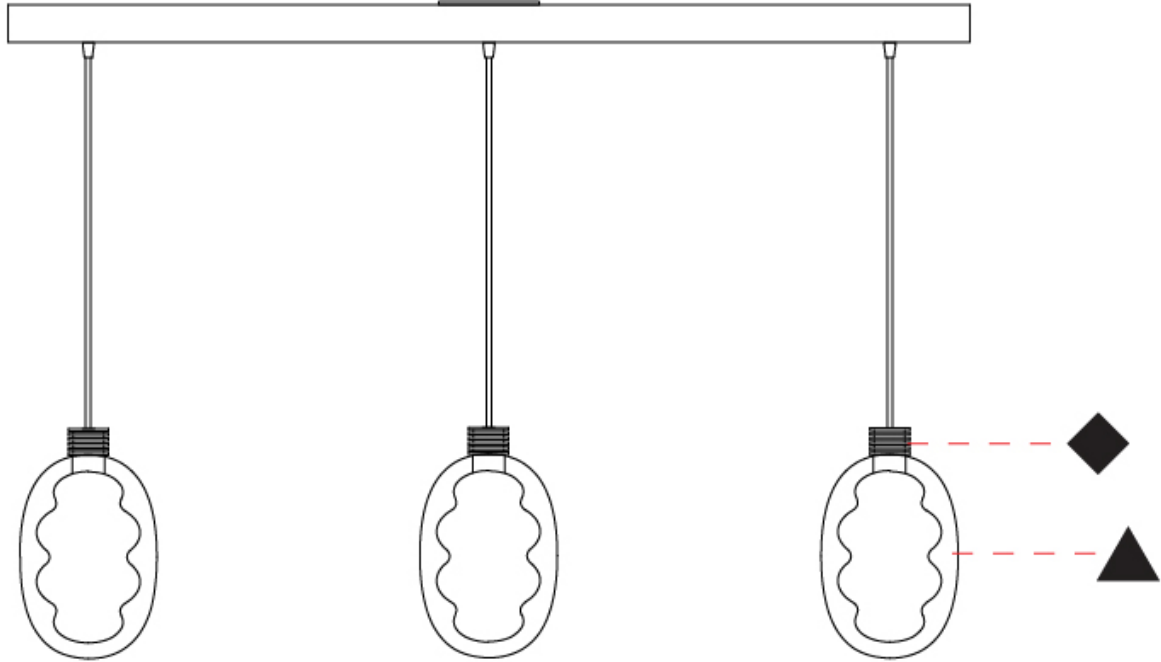

DALMA 3 LIGHT LINEAR SUSPENSION

D141282-

PROJECT	_____
TYPE	_____
SPECIFIER	_____
QUANTITY	_____
DATE	_____

D