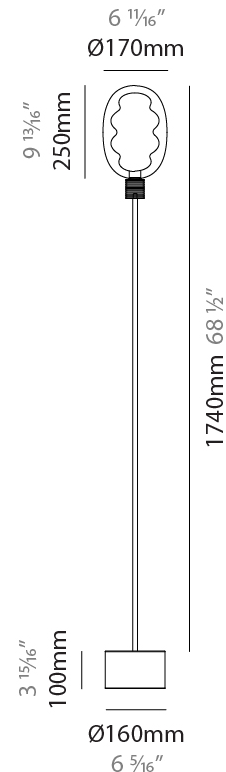

DALMA PORTABLE

D144042- _____

base number   Holder Options   Finish Options

1. To build a product code in our configurator select the specify button on the base model # product page
2. To build a manual product code on this datasheet choose from the options listed below in blue font and add the suffix to the base model #

GENERAL

Series: Dalma
Brand: Cangini & Tucci
Division: Design
Mounting Type: Portable
Mounting Location: Floor
Subcategory: Table

PHYSICAL

Shape: Oval
Diameter (mm): 170
Diameter (in): 6 ¹¹/₁₆
Height (mm): 1740
Height (in): 68 ¹/₂
Light Distribution: Omnidirectional
Fixture Finish: [AMB](#) / [GRN](#) / [PNK](#) / [RUB](#) / [SKB](#) / [SMK](#) / [TOB](#) / [TRA](#)
Holder Finish: [BCN](#) / [CHA](#) / [FGD](#)
Fixture Material: Glass / Metal

ELECTRICAL

Lamp Type: LED (Zhaga Standard)
Input Wattage (W): 9
Dimming: Non-Dimming / Phase Dimming (120vac Only)
Driver Included: Yes
Driver Location: Integrated
Driver Type: Constant Current- Universal
Driver Class: Class 2
Input Voltage (V): 120
Constant Current (MA): 350

LED

Color Temperature (°K): 2700 / 3000
Max. Delivered Lumen (lm): 1125
CRI: >95 CRI
Lamp Life (hrs): 50000

OPTICAL

RATINGS AND CERTIFICATIONS

Certified By: Certified for North American Standards
IP rating: IP20

PROJECT
TYPE
SPECIFIER
QUANTITY
DATE