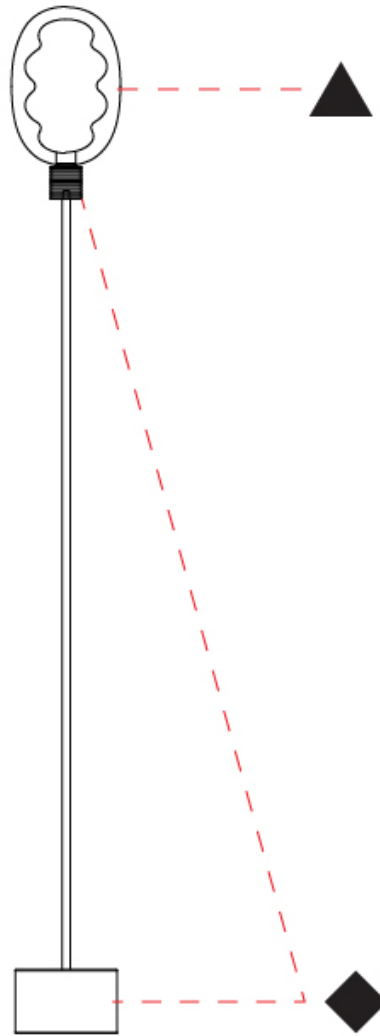

D144042-

PROJECT _____

TYPE _____

SPECIFIER _____

QUANTITY _____

DATE _____

D