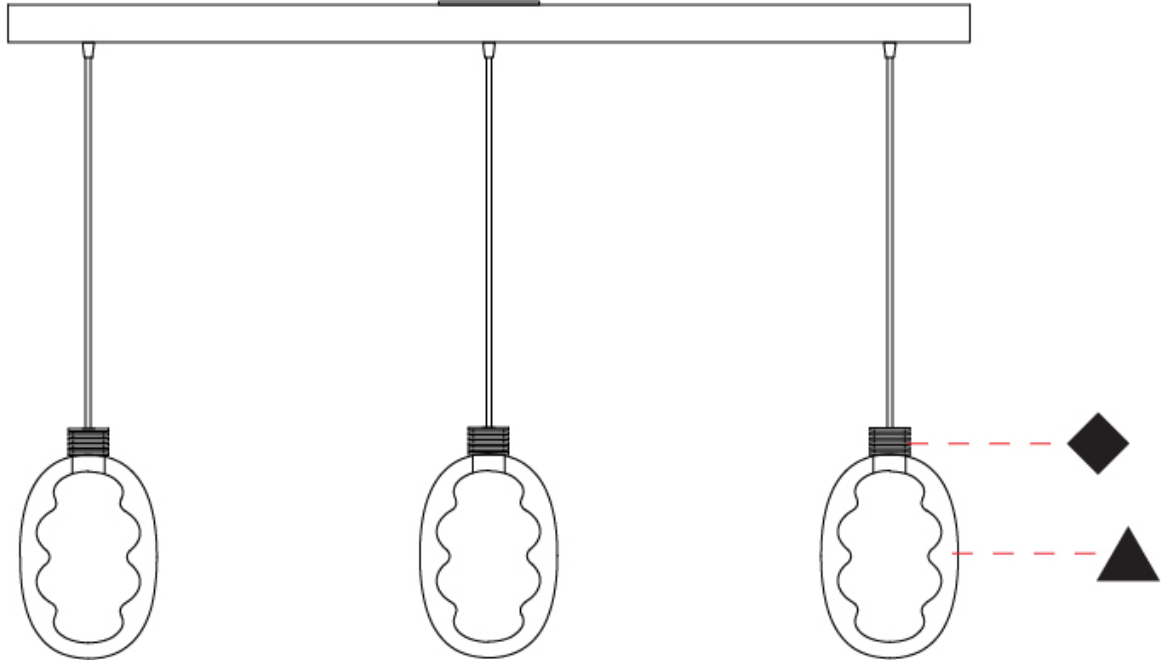

DALMA 3 LIGHT LINEAR SUSPENSION

D141282-

PROJECT _____

TYPE _____

SPECIFIER _____

QUANTITY _____

DATE _____

D