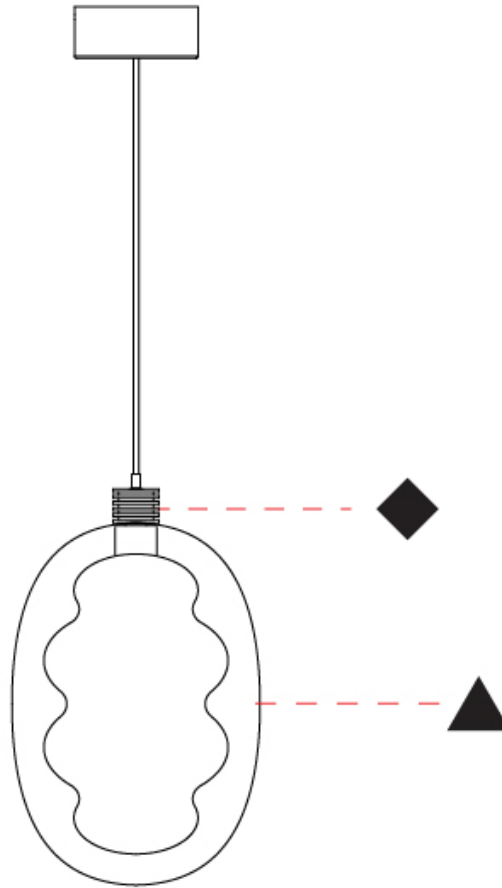

DALMA MONOPOINT SUSPENSION

D141281-

PROJECT
TYPE
SPECIFIER
QUANTITY
DATE

D