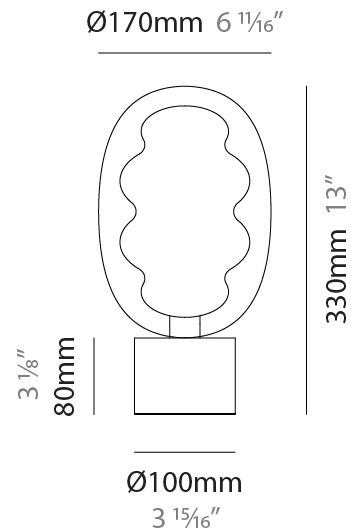

DALMA PORTABLE

D144038-

base number   Color   Holder   Finish
Temperature   Options   Options

1. To build a product code in our configurator select the specify button on the base model # product page
2. To build a manual product code on this datasheet choose from the options listed below in blue font and add the suffix to the base model #

GENERAL

Series: Dalma
Partner: Cangini & Tucci
Division: Design
Installation: Portable
Product Type: Table
Mounting Location: Table

PHYSICAL

Shape: Oval
Diameter (mm): 170
Diameter (in): 6 ¹¹/₁₆
Height (mm): 330
Height (in): 13
Fixture Finish: [AMB](#) / [GRN](#) / [PNK](#) / [RUB](#) / [SKB](#) / [SMK](#) / [TOB](#) / [TRA](#) / [SWH](#)
Holder Finish: [BCN](#) / [CHA](#) / [FGD](#)
Fixture Material: Glass / Metal
Primary Material: Glass - Borosilicate

ELECTRICAL

Lamp Type: LED (Zhaga Standard)
Input Wattage (W): 9
Dimming: Non-Dimming / Phase Dimming (120vac Only)
Driver Included: Yes
Driver Location: Integrated
Driver Type: Constant Current- Universal
Driver Class: Class 2
Input Voltage (V): 120
Constant Current (MA): 350

LED

Color Temperature (°K): [2700](#) / [3000](#)
Max. Delivered Lumen (lm): 1125
CRI: >95 CRI
Lamp Life (hrs): 50000

OPTICAL

RATINGS AND CERTIFICATIONS

Certified By: Certified for North American Standards
IP rating: IP20

PROJECT
TYPE
SPECIFIER
QUANTITY
DATE