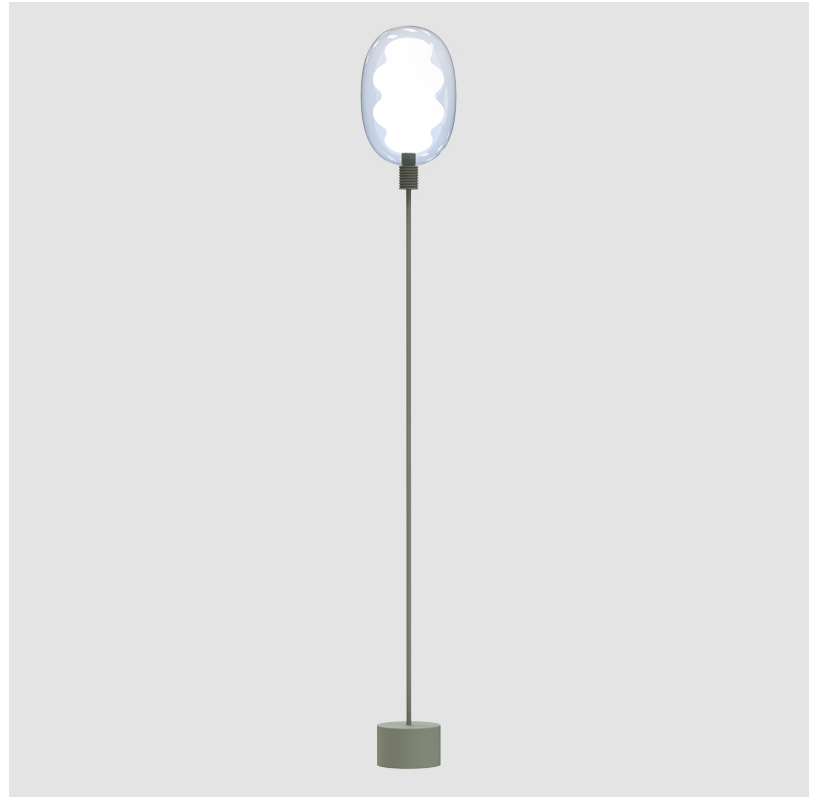

DALMA PORTABLE

D144041- -

base number   Holder Options   Finish Options

1. To build a product code in our configurator select the specify button on the base model # product page
2. To build a manual product code on this datasheet choose from the options listed below in blue font and add the suffix to the base model #

GENERAL

Series: Dalma
Brand: Cangini & Tucci
Division: Design
Mounting Type: Portable
Mounting Location: Floor
Subcategory: Table

PHYSICAL

Shape: Oval
Diameter (mm): 170
Diameter (in): 6 ¹¹/₁₆
Height (mm): 1850
Height (in): 72 ¹³/₁₆
Light Distribution: Omnidirectional
Fixture Finish: [AMB](#) / [GRN](#) / [PNK](#) / [RUB](#) / [SKB](#) / [SMK](#) / [TOB](#) / [TRA](#)
Holder Finish: [BCN](#) / [CHA](#) / [FGD](#)
Fixture Material: Glass / Metal

ELECTRICAL

Lamp Type: LED (Zhaga Standard)
Input Wattage (W): 12
Dimming: Non-Dimming / Phase Dimming (120vac Only)
Driver Included: Yes
Driver Location: Integrated
Driver Type: Constant Current- Universal
Driver Class: Class 2
Input Voltage (V): 120
Constant Current (MA): 350

LED

Color Temperature (°K): 2700 / 3000
Max. Delivered Lumen (lm): 1500
CRI: >95 CRI
Lamp Life (hrs): 50000

OPTICAL

RATINGS AND CERTIFICATIONS

Certified By: Certified for North American Standards
IP rating: IP20

PROJECT	_____
TYPE	_____
SPECIFIER	_____
QUANTITY	_____
DATE	_____