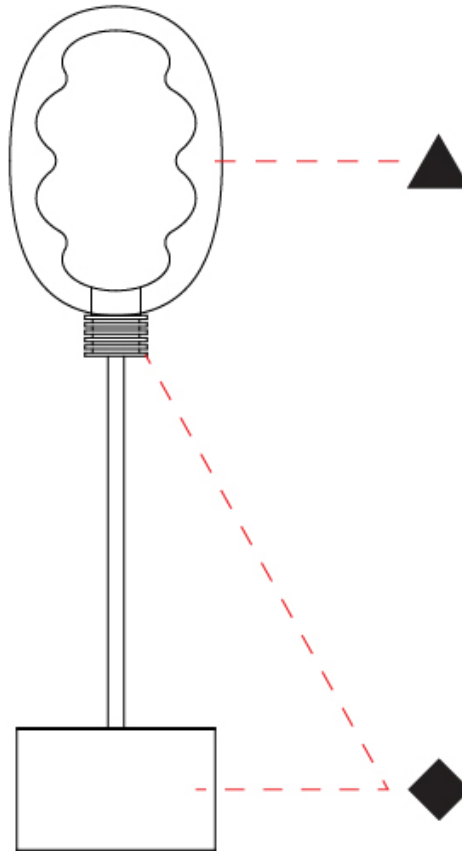

D144040-

PROJECT

TYPE

SPECIFIER

QUANTITY

DATE

D