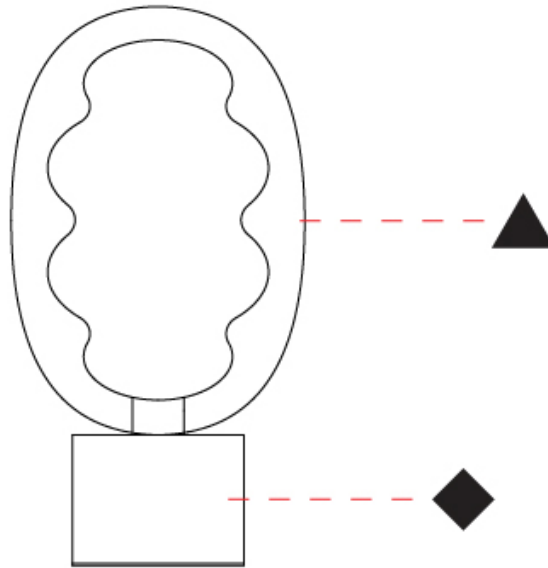

D144038-

PROJECT

TYPE

SPECIFIER

QUANTITY

DATE

D