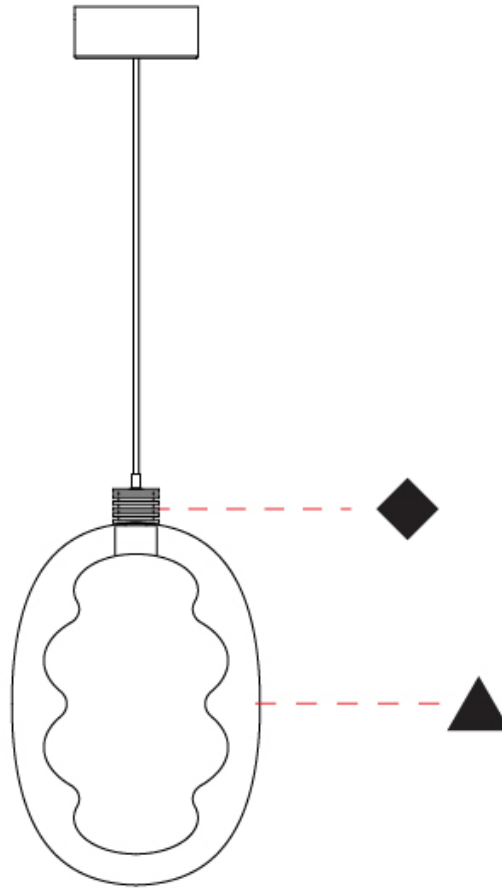

DALMA MONOPOINT SUSPENSION

D141281-

PROJECT	_____
TYPE	_____
SPECIFIER	_____
QUANTITY	_____
DATE	_____

D