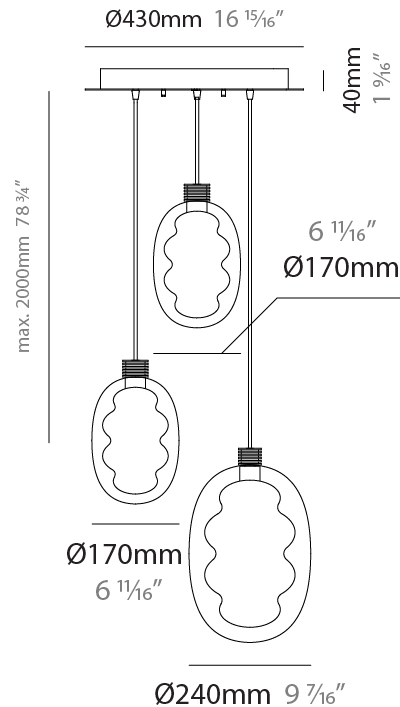

DALMA 3 LIGHT CLUSTER SUSPENSION

D141283-

base number   Color   Holder   Finish
Temperature   Options   Options

1. To build a product code in our configurator select the specify button on the base model # product page
2. To build a manual product code on this datasheet choose from the options listed below in blue font and add the suffix to the base model #

GENERAL

Series: Dalma
Subseries: Dalma 3 Light Cluster
Partner: Cangini & Tucci
Division: Design
Installation: Suspension
Product Type: Pendant
Mounting Location: Ceiling

PHYSICAL

Shape: Oval
Diameter (mm): 430
Diameter (in): 16 ¹⁵/₁₆
Width (mm): 350
Width (in): 13 ³/₄
Height (mm): 2350
Height (in): 92 ¹/₂
Fixture Finish: [AMB](#) / [GRN](#) / [PNK](#) / [RUB](#) / [SKB](#) / [SMK](#) / [TOB](#) / [TRA](#) / [SWH](#)
Holder Finish: [BCN](#) / [CHA](#) / [FGD](#)
Fixture Material: Glass / Metal
Primary Material: Glass - Borosilicate
Cable Details: 2000mm/78 3/4" Transparent Cable

ELECTRICAL

Lamp Type: LED
Input Wattage (W): 30
Dimming: Non-Dimming / Phase Dimming (120vac Only)
Driver Included: Yes
Driver Location: Integrated
Driver Type: Constant Current- Universal
Driver Class: Class 2
Input Voltage (V): 120
Constant Current (MA): 350

LED

Color Temperature (°K): 2700 / 3000
Max. Delivered Lumen (lm): 3750
CRI: >95 CRI
Lamp Life (hrs): 50000

OPTICAL

RATINGS AND CERTIFICATIONS

Certified By: Certified for North American Standards
IP rating: IP20

PROJECT
TYPE
SPECIFIER
QUANTITY
DATE