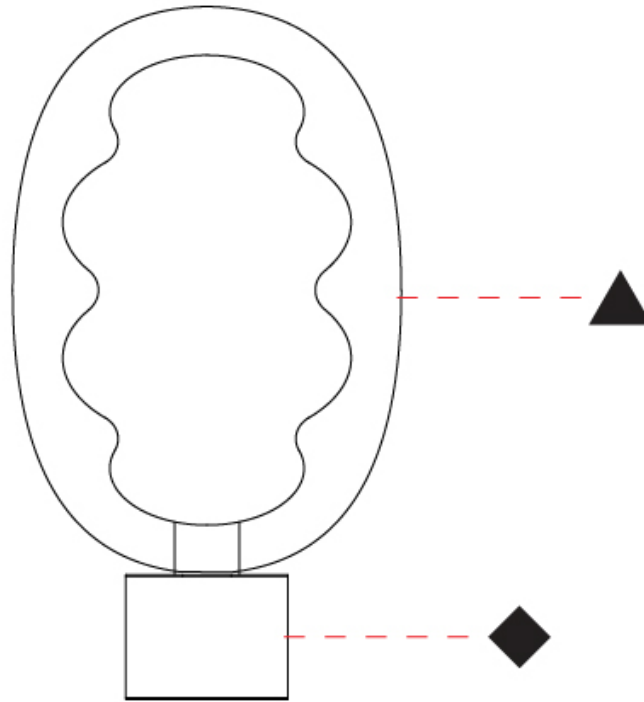

D144039-

PROJECT	_____
TYPE	_____
SPECIFIER	_____
QUANTITY	_____
DATE	_____

D