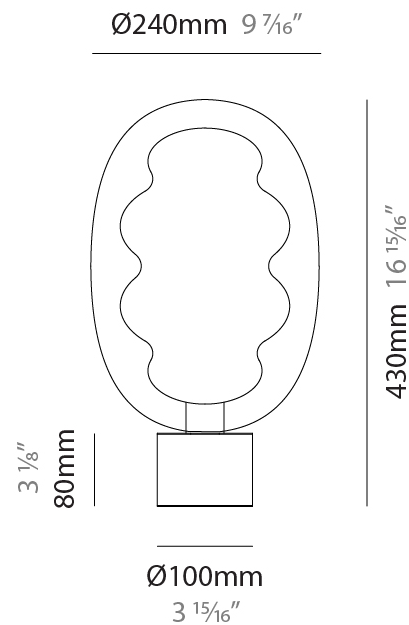

DALMA PORTABLE

D144039-

base number   Holder Options   Finish Options

PROJECT
TYPE
SPECIFIER
QUANTITY
DATE

1. To build a product code in our configurator select the specify button on the base model # product page
2. To build a manual product code on this datasheet choose from the options listed below in blue font and add the suffix to the base model #

GENERAL

Series: Dalma
Brand: Cangini & Tucci
Division: Design
Mounting Type: Portable
Mounting Location: Table
Subcategory: Table

PHYSICAL

Shape: Oval
Diameter (mm): 240
Diameter (in): 9 7/16
Height (mm): 430
Height (in): 16 15/16
Light Distribution: Omnidirectional
Fixture Finish: [AMB](#) / [GRN](#) / [PNK](#) / [RUB](#) / [SKB](#) / [SMK](#) / [TOB](#) / [TRA](#)
Holder Finish: [BCN](#) / [CHA](#) / [FGD](#)
Fixture Material: Glass / Metal

ELECTRICAL

Lamp Type: LED (Zhaga Standard)
Input Wattage (W): 12
Dimming: Non-Dimming / Phase Dimming (120vac Only)
Driver Included: Yes
Driver Location: Integrated
Driver Type: Constant Current- Universal
Driver Class: Class 2
Input Voltage (V): 120
Constant Current (MA): 350

LED

Color Temperature (°K): 2700 / 3000
Max. Delivered Lumen (lm): 1500
CRI: >95 CRI
Lamp Life (hrs): 50000

OPTICAL

RATINGS AND CERTIFICATIONS

Certified By: Certified for North American Standards
IP rating: IP20