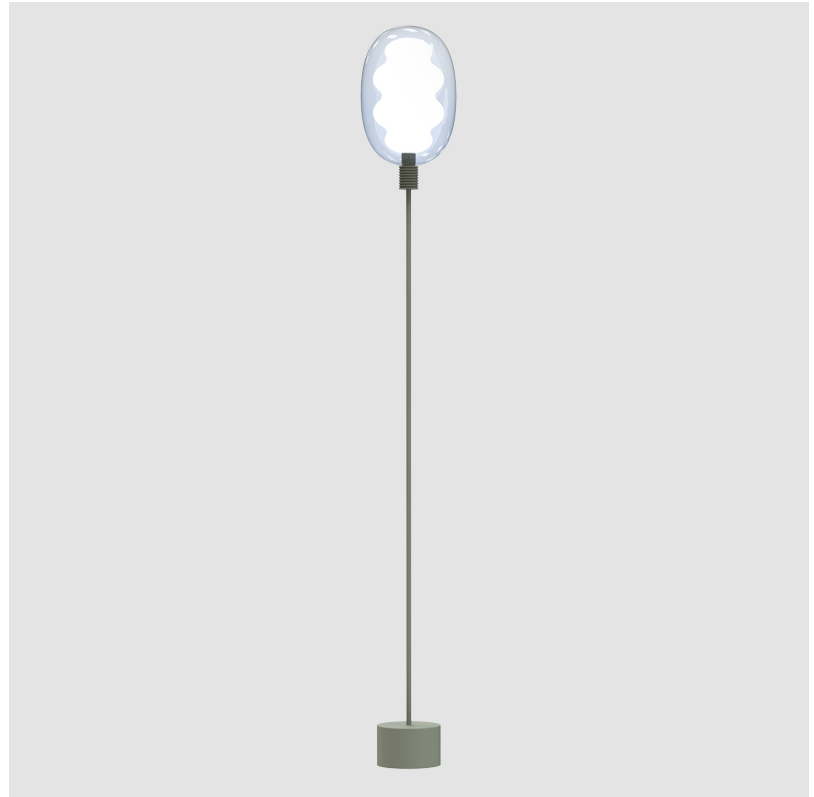

DALMA PORTABLE

D144041-

base number   Color   Holder   Finish
Temperature   Options   Options

1. To build a product code in our configurator select the specify button on the base model # product page
2. To build a manual product code on this datasheet choose from the options listed below in blue font and add the suffix to the base model #

GENERAL

Series: Dalma
Partner: Cangini & Tucci
Division: Design
Installation: Portable
Product Type: Table
Mounting Location: Floor

PHYSICAL

Shape: Oval
Diameter (mm): 170
Diameter (in): 6 ¹¹/₁₆
Height (mm): 1850
Height (in): 72 ¹³/₁₆
Fixture Finish: [AMB](#) / [GRN](#) / [PNK](#) / [RUB](#) / [SKB](#) / [SMK](#) / [TOB](#) / [TRA](#) / [SWH](#)
Holder Finish: [BCN](#) / [CHA](#) / [FGD](#)
Fixture Material: Glass / Metal
Primary Material: Glass - Borosilicate

ELECTRICAL

Lamp Type: LED (Zhaga Standard)
Input Wattage (W): 12
Dimming: Non-Dimming / Phase Dimming (120vac Only)
Driver Included: Yes
Driver Location: Integrated
Driver Type: Constant Current- Universal
Driver Class: Class 2
Input Voltage (V): 120
Constant Current (MA): 350

LED

Color Temperature (°K): [2700](#) / [3000](#)
Max. Delivered Lumen (lm): 1500
CRI: >95 CRI
Lamp Life (hrs): 50000

OPTICAL

RATINGS AND CERTIFICATIONS

Certified By: Certified for North American Standards
IP rating: IP20

PROJECT
TYPE
SPECIFIER
QUANTITY
DATE