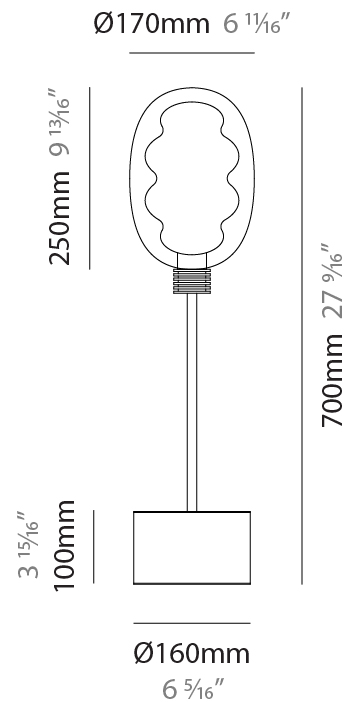

DALMA PORTABLE

D144040-

base number   Color   Holder   Finish
Temperature   Options   Options

1. To build a product code in our configurator select the specify button on the base model # product page
2. To build a manual product code on this datasheet choose from the options listed below in blue font and add the suffix to the base model #

GENERAL

Series: Dalma
Partner: Cangini & Tucci
Division: Design
Installation: Portable
Product Type: Table
Mounting Location: Table

PHYSICAL

Shape: Oval
Diameter (mm): 170
Diameter (in): 6 ¹¹/₁₆
Height (mm): 700
Height (in): 27 ⁹/₁₆
Fixture Finish: [AMB](#) / [GRN](#) / [PNK](#) / [RUB](#) / [SKB](#) / [SMK](#) / [TOB](#) / [TRA](#) / [SWH](#)
Holder Finish: [BCN](#) / [CHA](#) / [FGD](#)
Fixture Material: Glass / Metal
Primary Material: Glass - Borosilicate

ELECTRICAL

Lamp Type: LED (Zhaga Standard)
Input Wattage (W): 9
Dimming: Non-Dimming / Phase Dimming (120vac Only)
Driver Included: Yes
Driver Location: Integrated
Driver Type: Constant Current- Universal
Driver Class: Class 2
Input Voltage (V): 120
Constant Current (MA): 350

LED

Color Temperature (°K): [2700](#) / [3000](#)
Max. Delivered Lumen (lm): 1125
CRI: >95 CRI
Lamp Life (hrs): 50000

OPTICAL

RATINGS AND CERTIFICATIONS

Certified By: Certified for North American Standards
IP rating: IP20

PROJECT
TYPE
SPECIFIER
QUANTITY
DATE