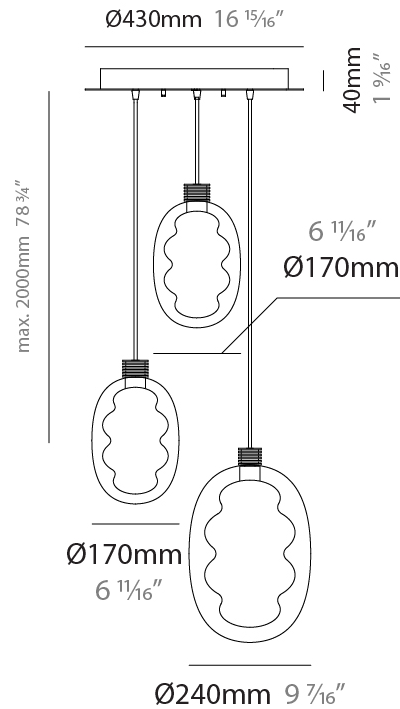

PROJECT	
TYPE	
SPECIFIER	
QUANTITY	
DATE	

DALMA 3 LIGHT CLUSTER SUSPENSION

D141283-

base number	Holder Options	Finish Options

1. To build a product code in our configurator select the specify button on the base model # product page
2. To build a manual product code on this datasheet choose from the options listed below in blue font and add the suffix to the base model #

GENERAL

Series: Dalma
Subseries: Dalma 3 Light Cluster
Brand: Cangini & Tucci
Division: Design
Mounting Type: Suspension
Mounting Location: Ceiling
Subcategory: Pendant

PHYSICAL

Shape: Oval
Diameter (mm): 430
Diameter (in): 16 ¹⁵/₁₆
Width (mm): 350
Width (in): 13 ³/₄
Height (mm): 2350
Height (in): 92 ¹/₂
Light Distribution: Omnidirectional
Fixture Finish: AMB / GRN / PNK / RUB / SKB / SMK / TOB / TRA
Holder Finish: BCN / CHA / FGD
Fixture Material: Glass / Metal
Cable Details: 2000mm/78 3/4" Transparent Cable

ELECTRICAL

Lamp Type: LED
Input Wattage (W): 30
Dimming: Non-Dimming / Phase Dimming (120vac Only)
Driver Included: Yes
Driver Location: Integrated
Driver Type: Constant Current- Universal
Driver Class: Class 2
Input Voltage (V): 120
Constant Current (MA): 350

LED

Color Temperature (°K): 2700 / 3000
Max. Delivered Lumen (lm): 3750
CRI: >95 CRI
Lamp Life (hrs): 50000

OPTICAL

RATINGS AND CERTIFICATIONS

Certified By: Certified for North American Standards
IP rating: IP20