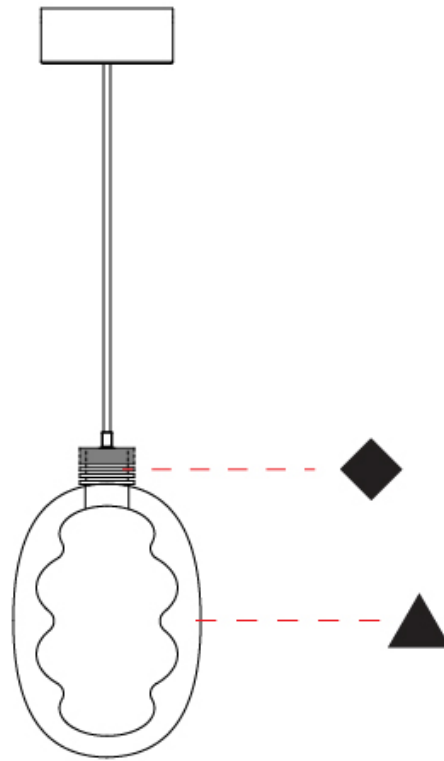

DALMA MONOPOINT SUSPENSION

D141280-

PROJECT _____

TYPE _____

SPECIFIER _____

QUANTITY _____

DATE _____

D