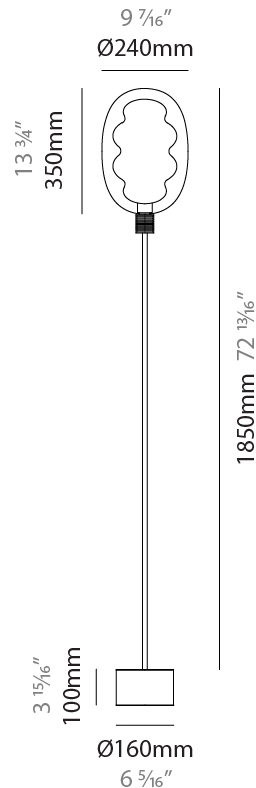

DALMA PORTABLE

D144041- -

base number   Holder Options   Finish Options

1. To build a product code in our configurator select the specify button on the base model # product page
2. To build a manual product code on this datasheet choose from the options listed below in blue font and add the suffix to the base model #

GENERAL

Series: Dalma
Brand: Cangini & Tucci
Division: Design
Mounting Type: Portable
Mounting Location: Floor
Subcategory: Table

PHYSICAL

Shape: Oval
Diameter (mm): 170
Diameter (in): 6 ¹¹/₁₆
Height (mm): 1850
Height (in): 72 ¹³/₁₆
Light Distribution: Omnidirectional
Fixture Finish: [AMB](#) / [GRN](#) / [PNK](#) / [RUB](#) / [SKB](#) / [SMK](#) / [TOB](#) / [TRA](#)
Holder Finish: [BCN](#) / [CHA](#) / [FGD](#)
Fixture Material: Glass / Metal

ELECTRICAL

Lamp Type: LED (Zhaga Standard)
Input Wattage (W): 12
Dimming: Non-Dimming / Phase Dimming (120vac Only)
Driver Included: Yes
Driver Location: Integrated
Driver Type: Constant Current- Universal
Driver Class: Class 2
Input Voltage (V): 120
Constant Current (MA): 350

LED

Color Temperature (°K): 2700 / 3000
Max. Delivered Lumen (lm): 1500
CRI: >95 CRI
Lamp Life (hrs): 50000

OPTICAL

RATINGS AND CERTIFICATIONS

Certified By: Certified for North American Standards
IP rating: IP20

PROJECT	_____
TYPE	_____
SPECIFIER	_____
QUANTITY	_____
DATE	_____