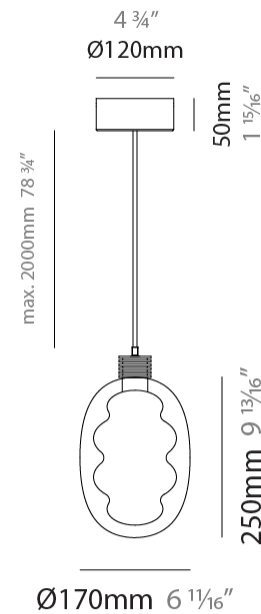

DALMA MONOPOINT SUSPENSION

D141280-

base number   Holder Options   Finish Options

1. To build a product code in our configurator select the specify button on the base model # product page
2. To build a manual product code on this datasheet choose from the options listed below in blue font and add the suffix to the base model #

GENERAL

Series: Dalma
Subseries: Dalma Monopoint
Brand: Cangini & Tucci
Division: Design
Mounting Type: Suspension
Mounting Location: Ceiling
Subcategory: Pendant

PHYSICAL

Shape: Oval
Diameter (mm): 170
Diameter (in): 6 ¹¹/₁₆
Width (mm): 250
Width (in): 9 ¹³/₁₆
Height (mm): 2250
Height (in): 88 ⁹/₁₆
Light Distribution: Omnidirectional
Fixture Finish: [AMB](#) / [GRN](#) / [PNK](#) / [RUB](#) / [SKB](#) / [SMK](#) / [TOB](#) / [TRA](#)
Holder Finish: [BCN](#) / [CHA](#) / [FGD](#)
Fixture Material: Glass / Metal
Cable Details: 2000mm/78 3/4" Transparent Cable

ELECTRICAL

Lamp Type: LED
Input Wattage (W): 9
Dimming: Non-Dimming / Phase Dimming (120vac Only)
Driver Included: Yes
Driver Location: Integrated
Driver Type: Constant Current- Universal
Driver Class: Class 2
Input Voltage (V): 120 - 277
Constant Current (MA): 350

LED

Color Temperature (°K): 2700 / 3000
Max. Delivered Lumen (lm): 1125
CRI: >95 CRI
Lamp Life (hrs): 50000

OPTICAL

RATINGS AND CERTIFICATIONS

Certified By: Certified for North American Standards
IP rating: IP20

PROJECT	
TYPE	
SPECIFIER	
QUANTITY	
DATE