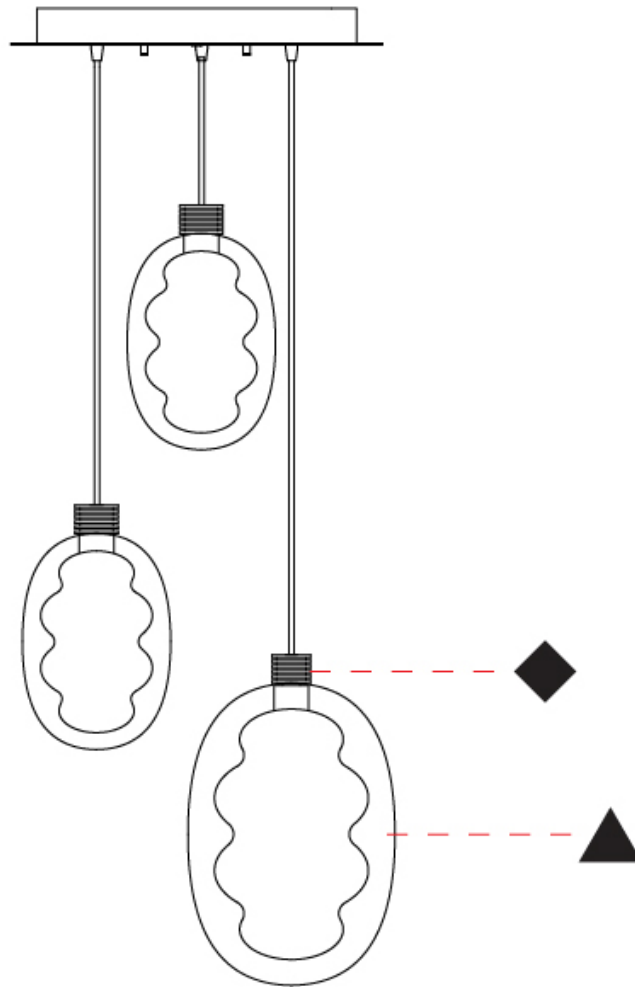

DALMA 3 LIGHT CLUSTER SUSPENSION

D141283-

PROJECT _____

TYPE _____

SPECIFIER _____

QUANTITY _____

DATE _____

D