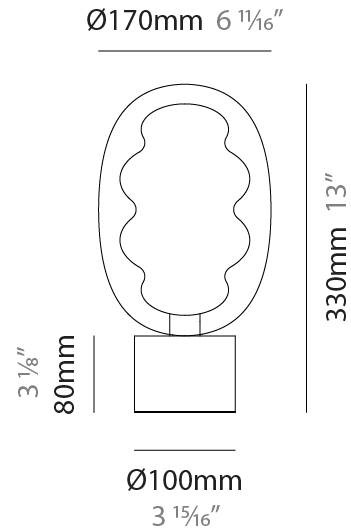

DALMA PORTABLE

D144038- _____

base number   Holder Options   Finish Options

1. To build a product code in our configurator select the specify button on the base model # product page
2. To build a manual product code on this datasheet choose from the options listed below in blue font and add the suffix to the base model #

GENERAL

Series: Dalma
Brand: Cangini & Tucci
Division: Design
Mounting Type: Portable
Mounting Location: Table
Subcategory: Table

PHYSICAL

Shape: Oval
Diameter (mm): 170
Diameter (in): 6 ¹¹/₁₆
Height (mm): 330
Height (in): 13
Light Distribution: Omnidirectional
Fixture Finish: [AMB](#) / [GRN](#) / [PNK](#) / [RUB](#) / [SKB](#) / [SMK](#) / [TOB](#) / [TRA](#)
Holder Finish: [BCN](#) / [CHA](#) / [FGD](#)
Fixture Material: Glass / Metal

ELECTRICAL

Lamp Type: LED (Zhaga Standard)
Input Wattage (W): 9
Dimming: Non-Dimming / Phase Dimming (120vac Only)
Driver Included: Yes
Driver Location: Integrated
Driver Type: Constant Current- Universal
Driver Class: Class 2
Input Voltage (V): 120
Constant Current (MA): 350

LED

Color Temperature (°K): 2700 / 3000
Max. Delivered Lumen (lm): 1125
CRI: >95 CRI
Lamp Life (hrs): 50000

OPTICAL

RATINGS AND CERTIFICATIONS

Certified By: Certified for North American Standards
IP rating: IP20

PROJECT
TYPE
SPECIFIER
QUANTITY
DATE