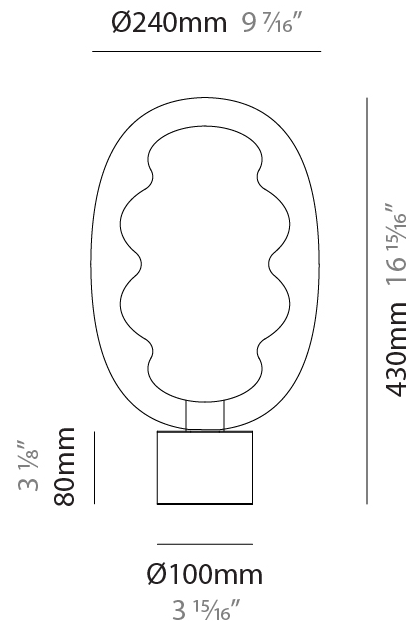

DALMA PORTABLE

D144039-

base number   Color   Holder   Finish
Temperature   Options   Options

1. To build a product code in our configurator select the specify button on the base model # product page
2. To build a manual product code on this datasheet choose from the options listed below in blue font and add the suffix to the base model #

GENERAL

Series: Dalma
Partner: Cangini & Tucci
Division: Design
Installation: Portable
Product Type: Table
Mounting Location: Table

PHYSICAL

Shape: Oval
Diameter (mm): 240
Diameter (in): 9 ⁷/₁₆
Height (mm): 430
Height (in): 16 ¹⁵/₁₆
Fixture Finish: [AMB](#) / [GRN](#) / [PNK](#) / [RUB](#) / [SKB](#) / [SMK](#) / [TOB](#) / [TRA](#) / [SWH](#)
Holder Finish: [BCN](#) / [CHA](#) / [FGD](#)
Fixture Material: Glass / Metal
Primary Material: Glass - Borosilicate

ELECTRICAL

Lamp Type: LED (Zhaga Standard)
Input Wattage (W): 12
Dimming: Non-Dimming / Phase Dimming (120vac Only)
Driver Included: Yes
Driver Location: Integrated
Driver Type: Constant Current- Universal
Driver Class: Class 2
Input Voltage (V): 120
Constant Current (MA): 350

LED

Color Temperature (°K): [2700](#) / [3000](#)
Max. Delivered Lumen (lm): 1500
CRI: >95 CRI
Lamp Life (hrs): 50000

OPTICAL

RATINGS AND CERTIFICATIONS

Certified By: Certified for North American Standards
IP rating: IP20

PROJECT
TYPE
SPECIFIER
QUANTITY
DATE