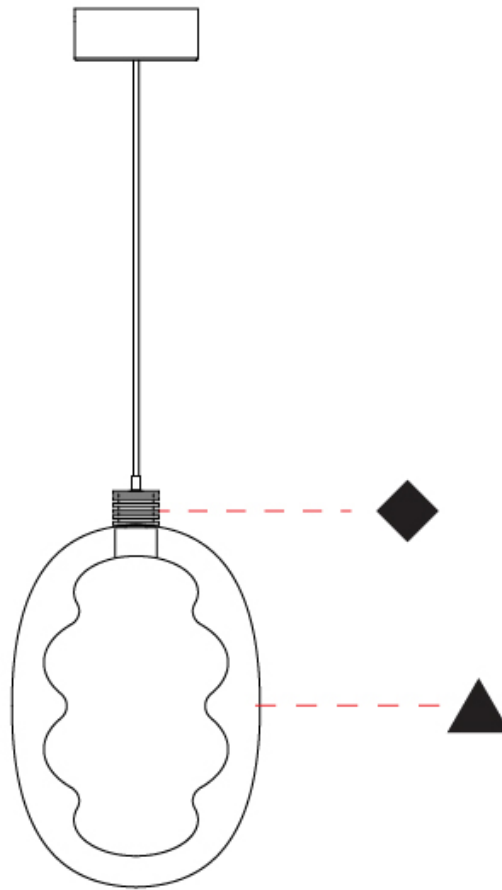

DALMA MONOPOINT SUSPENSION

D141281-

PROJECT _____

TYPE _____

SPECIFIER _____

QUANTITY _____

DATE _____

D