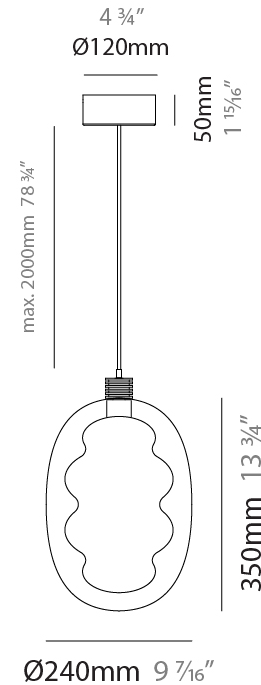

PROJECT	_____
TYPE	_____
SPECIFIER	_____
QUANTITY	_____
DATE	_____

DALMA MONOPOINT SUSPENSION

D141281-

base number   Color   Holder   Finish
Temperature   Options   Options

1. To build a product code in our configurator select the specify button on the base model # product page
2. To build a manual product code on this datasheet choose from the options listed below in blue font and add the suffix to the base model #

GENERAL

Series: Dalma
Subseries: Dalma Monopoint
Partner: Cangini & Tucci
Division: Design
Installation: Suspension
Product Type: Pendant
Mounting Location: Ceiling

PHYSICAL

Shape: Oval
Diameter (mm): 240
Diameter (in): 9 7/16
Width (mm): 350
Width (in): 13 3/4
Height (mm): 2350
Height (in): 92 1/2
Fixture Finish: [AMB](#) / [GRN](#) / [PNK](#) / [RUB](#) / [SKB](#) / [SMK](#) / [TOB](#) / [TRA](#) / [SWH](#)
Holder Finish: [BCN](#) / [CHA](#) / [FGD](#)
Fixture Material: Glass / Metal
Primary Material: Glass - Borosilicate
Cable Details: 2000mm/78 3/4" Transparent Cable

ELECTRICAL

Lamp Type: LED
Input Wattage (W): 12
Dimming: Non-Dimming / Phase Dimming (120vac Only)
Driver Included: Yes
Driver Location: Integrated
Driver Type: Constant Current- Universal
Driver Class: Class 2
Input Voltage (V): 120
Constant Current (MA): 350

LED

Color Temperature (°K): [2700](#) / [3000](#)
Max. Delivered Lumen (lm): 1500
CRI: >95 CRI
Lamp Life (hrs): 50000

OPTICAL

RATINGS AND CERTIFICATIONS

Certified By: Certified for North American Standards
IP rating: IP20