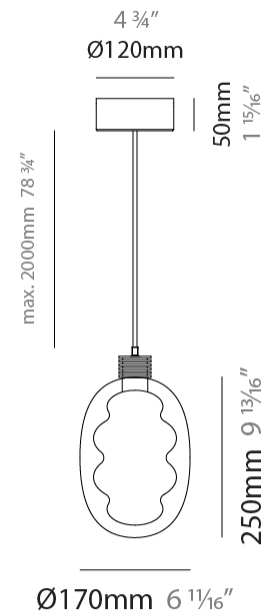

DALMA MONOPOINT SUSPENSION

D141280-

base number   Color   Holder   Finish
Temperature   Options   Options

1. To build a product code in our configurator select the specify button on the base model # product page
2. To build a manual product code on this datasheet choose from the options listed below in blue font and add the suffix to the base model #

GENERAL

Series: Dalma
Subseries: Dalma Monopoint
Partner: Cangini & Tucci
Division: Design
Installation: Suspension
Product Type: Pendant
Mounting Location: Ceiling

PHYSICAL

Shape: Oval
Diameter (mm): 170
Diameter (in): 6 ¹¹/₁₆
Width (mm): 250
Width (in): 9 ¹³/₁₆
Height (mm): 2250
Height (in): 88 ⁹/₁₆
Diffuser: Glass - Opal
Fixture Finish: [AMB](#) / [GRN](#) / [PNK](#) / [RUB](#) / [SKB](#) / [SMK](#) / [TOB](#) / [TRA](#) / [SWH](#)
Holder Finish: [BCN](#) / [CHA](#) / [FGD](#)
Fixture Material: Glass / Metal
Primary Material: Glass - Borosilicate
Cable Details: 2000mm/78 3/4" Transparent Cable

ELECTRICAL

Lamp Type: LED
Input Wattage (W): 9
Dimming: Non-Dimming / Phase Dimming (120vac Only)
Driver Included: Yes
Driver Location: Integrated
Driver Type: Constant Current- Universal
Driver Class: Class 2
Input Voltage (V): 120 - 277
Constant Current (MA): 350

LED

Color Temperature (°K): [2700](#) / [3000](#)
Max. Delivered Lumen (lm): 1125
CRI: >95 CRI
Lamp Life (hrs): 50000

OPTICAL

RATINGS AND CERTIFICATIONS

Certified By: Certified for North American Standards
IP rating: IP20

PROJECT
TYPE
SPECIFIER
QUANTITY
DATE