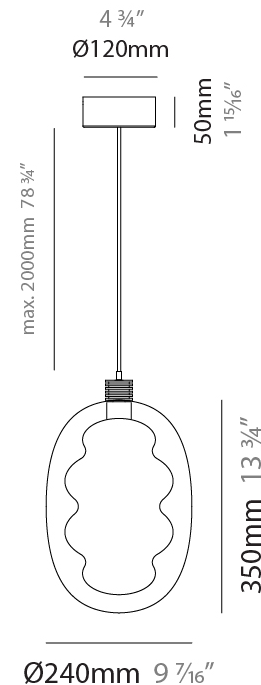

PROJECT	_____
TYPE	_____
SPECIFIER	_____
QUANTITY	_____
DATE	_____

DALMA MONOPOINT SUSPENSION

D141281-

base number	Color Temperature	Holder Options	Finish Options

1. To build a product code in our configurator select the specify button on the base model # product page
2. To build a manual product code on this datasheet choose from the options listed below in blue font and add the suffix to the base model #

GENERAL

Series: Dalma
Subseries: Dalma Monopoint
Partner: Cangini & Tucci
Division: Design
Installation: Suspension
Product Type: Pendant
Mounting Location: Ceiling

PHYSICAL

Shape: Oval
Diameter (mm): 240
Diameter (in): 9 7/16
Width (mm): 350
Width (in): 13 3/4
Height (mm): 2350
Height (in): 92 1/2
Fixture Finish: AMB / GRN / PNK / RUB / SKB / SMK / TOB / TRA / SWH
Holder Finish: BCN / CHA / FGD
Fixture Material: Glass / Metal
Primary Material: Glass - Borosilicate
Cable Details: 2000mm/78 3/4" Transparent Cable

ELECTRICAL

Lamp Type: LED
Input Wattage (W): 12
Dimming: Non-Dimming / Phase Dimming (120vac Only)
Driver Included: Yes
Driver Location: Integrated
Driver Type: Constant Current- Universal
Driver Class: Class 2
Input Voltage (V): 120
Constant Current (MA): 350

LED

Color Temperature (°K): 2700 / 3000
Max. Delivered Lumen (lm): 1500
CRI: >95 CRI
Lamp Life (hrs): 50000

OPTICAL

RATINGS AND CERTIFICATIONS

Certified By: Certified for North American Standards
IP rating: IP20