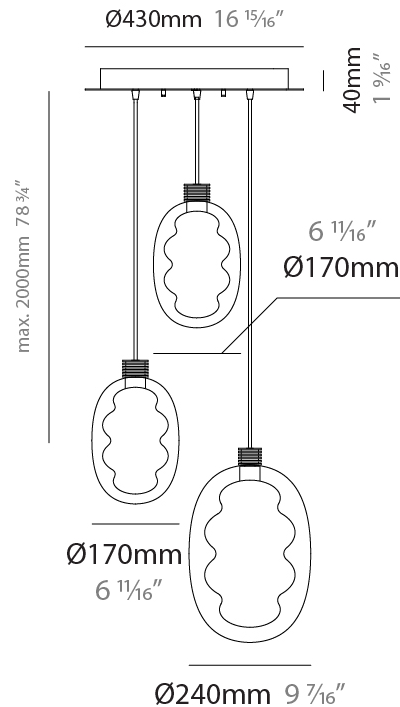

DALMA 3 LIGHT CLUSTER SUSPENSION

D141283-

base number   Holder Options   Finish Options

1. To build a product code in our configurator select the specify button on the base model # product page
2. To build a manual product code on this datasheet choose from the options listed below in blue font and add the suffix to the base model #

GENERAL

Series: Dalma
Subseries: Dalma 3 Light Cluster
Brand: Cangini & Tucci
Division: Design
Mounting Type: Suspension
Mounting Location: Ceiling
Subcategory: Pendant

PHYSICAL

Shape: Oval
Diameter (mm): 430
Diameter (in): 16 ¹⁵/₁₆"
Width (mm): 350
Width (in): 13 ³/₄"
Height (mm): 2350
Height (in): 92 ¹/₂"
Light Distribution: Omnidirectional
Fixture Finish: [AMB](#) / [GRN](#) / [PNK](#) / [RUB](#) / [SKB](#) / [SMK](#) / [TOB](#) / [TRA](#)
Holder Finish: [BCN](#) / [CHA](#) / [FGD](#)
Fixture Material: Glass / Metal
Cable Details: 2000mm/78 3/4" Transparent Cable

ELECTRICAL

Lamp Type: LED
Input Wattage (W): 30
Dimming: Non-Dimming / Phase Dimming (120vac Only)
Driver Included: Yes
Driver Location: Integrated
Driver Type: Constant Current- Universal
Driver Class: Class 2
Input Voltage (V): 120
Constant Current (MA): 350

LED

Color Temperature (°K): 2700 / 3000
Max. Delivered Lumen (lm): 3750
CRI: >95 CRI
Lamp Life (hrs): 50000

OPTICAL

RATINGS AND CERTIFICATIONS

Certified By: Certified for North American Standards
IP rating: IP20

PROJECT
TYPE
SPECIFIER
QUANTITY
DATE