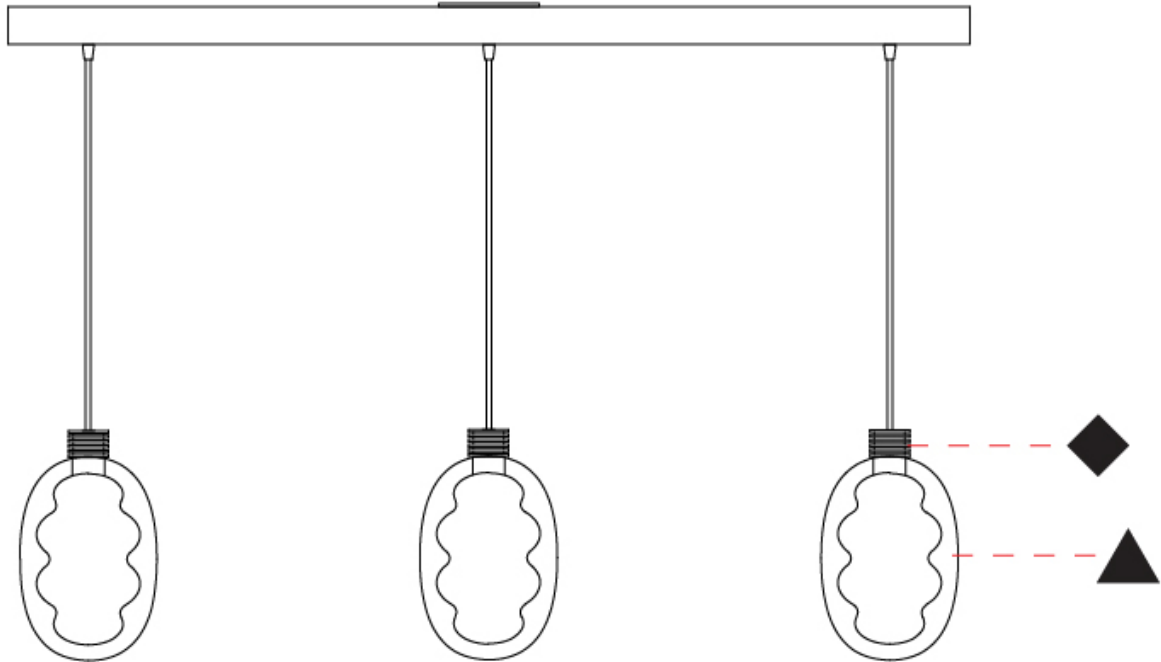

DALMA 3 LIGHT LINEAR SUSPENSION

D141282-

PROJECT _____

TYPE _____

SPECIFIER _____

QUANTITY _____

DATE _____

D