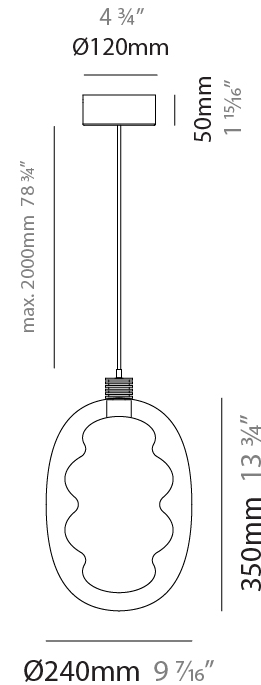

PROJECT
TYPE
SPECIFIER
QUANTITY
DATE

DALMA MONOPOINT SUSPENSION

D141281-

base number   Holder Options   Finish Options

1. To build a product code in our configurator select the specify button on the base model # product page
2. To build a manual product code on this datasheet choose from the options listed below in blue font and add the suffix to the base model #

GENERAL

Series: Dalma
Subseries: Dalma Monopoint
Brand: Cangini & Tucci
Division: Design
Mounting Type: Suspension
Mounting Location: Ceiling
Subcategory: Pendant

PHYSICAL

Shape: Oval
Diameter (mm): 240
Diameter (in): 9 7/16
Width (mm): 350
Width (in): 13 3/4
Height (mm): 2350
Height (in): 92 1/2
Light Distribution: Omnidirectional
Fixture Finish: [AMB](#) / [GRN](#) / [PNK](#) / [RUB](#) / [SKB](#) / [SMK](#) / [TOB](#) / [TRA](#)
Holder Finish: [BCN](#) / [CHA](#) / [FGD](#)
Fixture Material: Glass / Metal
Cable Details: 2000mm/78 3/4" Transparent Cable

ELECTRICAL

Lamp Type: LED
Input Wattage (W): 12
Dimming: Non-Dimming / Phase Dimming (120vac Only)
Driver Included: Yes
Driver Location: Integrated
Driver Type: Constant Current- Universal
Driver Class: Class 2
Input Voltage (V): 120
Constant Current (MA): 350

LED

Color Temperature (°K): 2700 / 3000
Max. Delivered Lumen (lm): 1500
CRI: >95 CRI
Lamp Life (hrs): 50000

OPTICAL

RATINGS AND CERTIFICATIONS

Certified By: Certified for North American Standards
IP rating: IP20