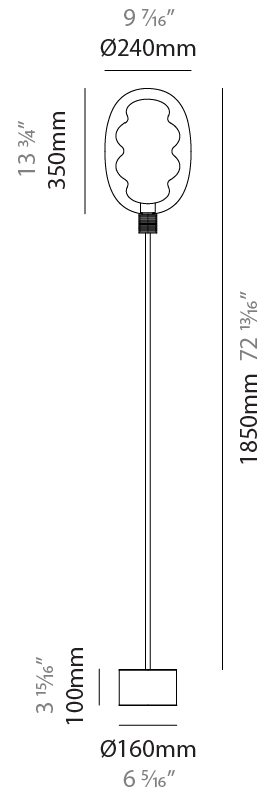

DALMA PORTABLE

D144041-

base number   Color   Holder   Finish
Temperature   Options   Options

1. To build a product code in our configurator select the specify button on the base model # product page
2. To build a manual product code on this datasheet choose from the options listed below in blue font and add the suffix to the base model #

GENERAL

Series: Dalma
Partner: Cangini & Tucci
Division: Design
Installation: Portable
Product Type: Table
Mounting Location: Floor

PHYSICAL

Shape: Oval
Diameter (mm): 170
Diameter (in): 6 ¹¹/₁₆
Height (mm): 1850
Height (in): 72 ¹³¹/₆
Fixture Finish: [AMB](#) / [GRN](#) / [PNK](#) / [RUB](#) / [SKB](#) / [SMK](#) / [TOB](#) / [TRA](#) / [SWH](#)
Holder Finish: [BCN](#) / [CHA](#) / [FGD](#)
Fixture Material: Glass / Metal
Primary Material: Glass - Borosilicate

ELECTRICAL

Lamp Type: LED (Zhaga Standard)
Input Wattage (W): 12
Dimming: Non-Dimming / Phase Dimming (120vac Only)
Driver Included: Yes
Driver Location: Integrated
Driver Type: Constant Current- Universal
Driver Class: Class 2
Input Voltage (V): 120
Constant Current (MA): 350

LED

Color Temperature (°K): [2700](#) / [3000](#)
Max. Delivered Lumen (lm): 1500
CRI: >95 CRI
Lamp Life (hrs): 50000

OPTICAL

RATINGS AND CERTIFICATIONS

Certified By: Certified for North American Standards
IP rating: IP20

PROJECT
TYPE
SPECIFIER
QUANTITY
DATE