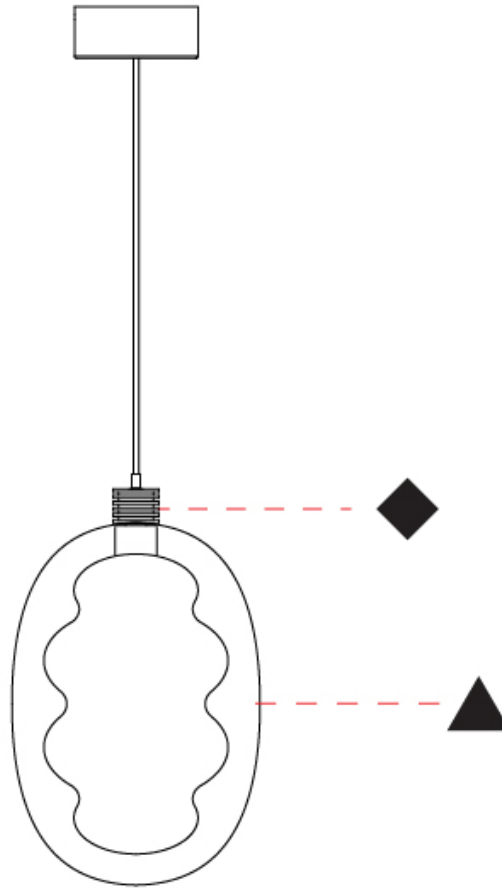

DALMA MONOPOINT SUSPENSION

D141281-

PROJECT

TYPE

SPECIFIER

QUANTITY

DATE

D