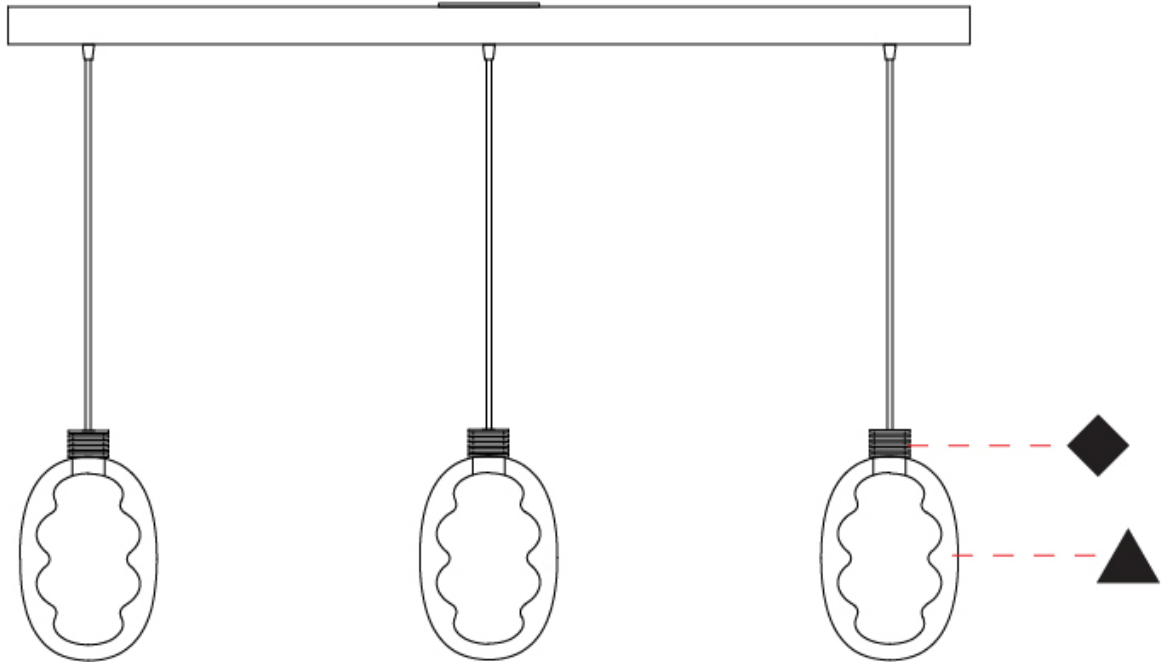

DALMA 3 LIGHT LINEAR SUSPENSION

D141282-

PROJECT

TYPE

SPECIFIER

QUANTITY

DATE

D