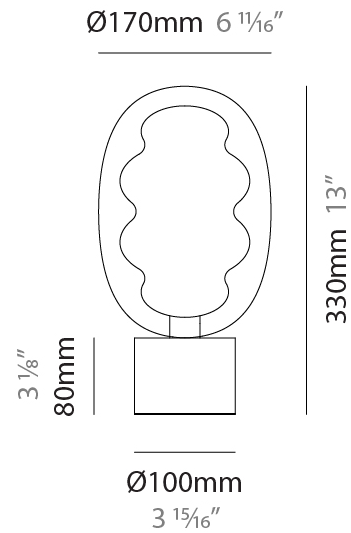

DALMA PORTABLE

D144038- _____

base number   Holder Options   Finish Options

1. To build a product code in our configurator select the specify button on the base model # product page
2. To build a manual product code on this datasheet choose from the options listed below in blue font and add the suffix to the base model #

GENERAL

Series: Dalma
Brand: Cangini & Tucci
Division: Design
Mounting Type: Portable
Mounting Location: Table
Subcategory: Table

PHYSICAL

Shape: Oval
Diameter (mm): 170
Diameter (in): 6 ¹¹/₁₆
Height (mm): 330
Height (in): 13
Light Distribution: Omnidirectional
Fixture Finish: [AMB](#) / [GRN](#) / [PNK](#) / [RUB](#) / [SKB](#) / [SMK](#) / [TOB](#) / [TRA](#)
Holder Finish: [BCN](#) / [CHA](#) / [FGD](#)
Fixture Material: Glass / Metal

ELECTRICAL

Lamp Type: LED (Zhaga Standard)
Input Wattage (W): 9
Dimming: Non-Dimming / Phase Dimming (120vac Only)
Driver Included: Yes
Driver Location: Integrated
Driver Type: Constant Current- Universal
Driver Class: Class 2
Input Voltage (V): 120
Constant Current (MA): 350

LED

Color Temperature (°K): 2700 / 3000
Max. Delivered Lumen (lm): 1125
CRI: >95 CRI
Lamp Life (hrs): 50000

OPTICAL

RATINGS AND CERTIFICATIONS

Certified By: Certified for North American Standards
IP rating: IP20

PROJECT
TYPE
SPECIFIER
QUANTITY
DATE