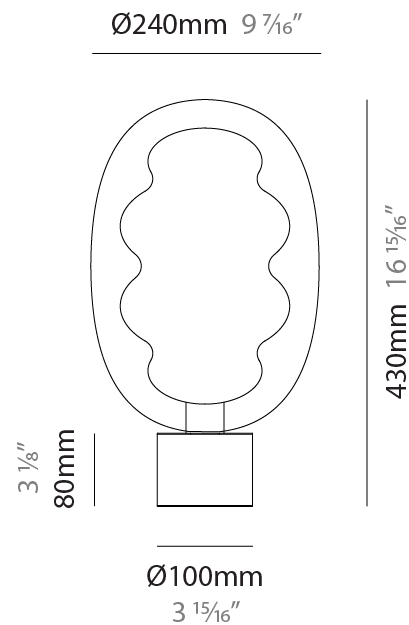

PROJECT _____
TYPE _____
SPECIFIER _____
QUANTITY _____
DATE _____

DALMA PORTABLE

D144039-

base number   Color   Holder   Finish
Temperature   Options   Options

1. To build a product code in our configurator select the specify button on the base model # product page
2. To build a manual product code on this datasheet choose from the options listed below in blue font and add the suffix to the base model #

GENERAL

Series: Dalma
Partner: Cangini & Tucci
Division: Design
Installation: Portable
Product Type: Table
Mounting Location: Table

PHYSICAL

Shape: Oval
Diameter (mm): 240
Diameter (in): 9 7/16
Height (mm): 430
Height (in): 16 15/16
Fixture Finish: [AMB](#) / [GRN](#) / [PNK](#) / [RUB](#) / [SKB](#) / [SMK](#) / [TOB](#) / [TRA](#) / [SWH](#)
Holder Finish: [BCN](#) / [CHA](#) / [FGD](#)
Fixture Material: Glass / Metal
Primary Material: Glass - Borosilicate

ELECTRICAL

Lamp Type: LED (Zhaga Standard)
Input Wattage (W): 12
Dimming: Non-Dimming / Phase Dimming (120vac Only)
Driver Included: Yes
Driver Location: Integrated
Driver Type: Constant Current- Universal
Driver Class: Class 2
Input Voltage (V): 120
Constant Current (MA): 350

LED

Color Temperature (°K): [2700](#) / [3000](#)
Max. Delivered Lumen (lm): 1500
CRI: >95 CRI
Lamp Life (hrs): 50000

OPTICAL

RATINGS AND CERTIFICATIONS

Certified By: Certified for North American Standards
IP rating: IP20