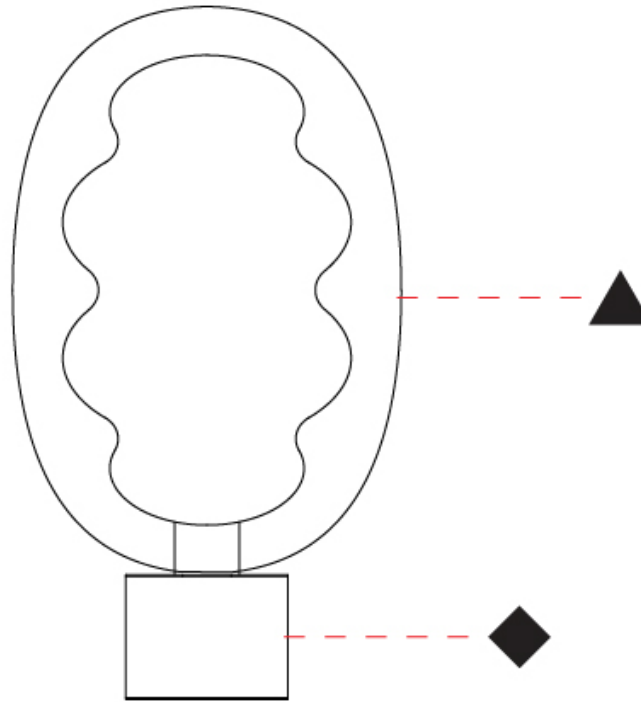

DALMA PORTABLE

D144039-

PROJECT	_____
TYPE	_____
SPECIFIER	_____
QUANTITY	_____
DATE	_____

D