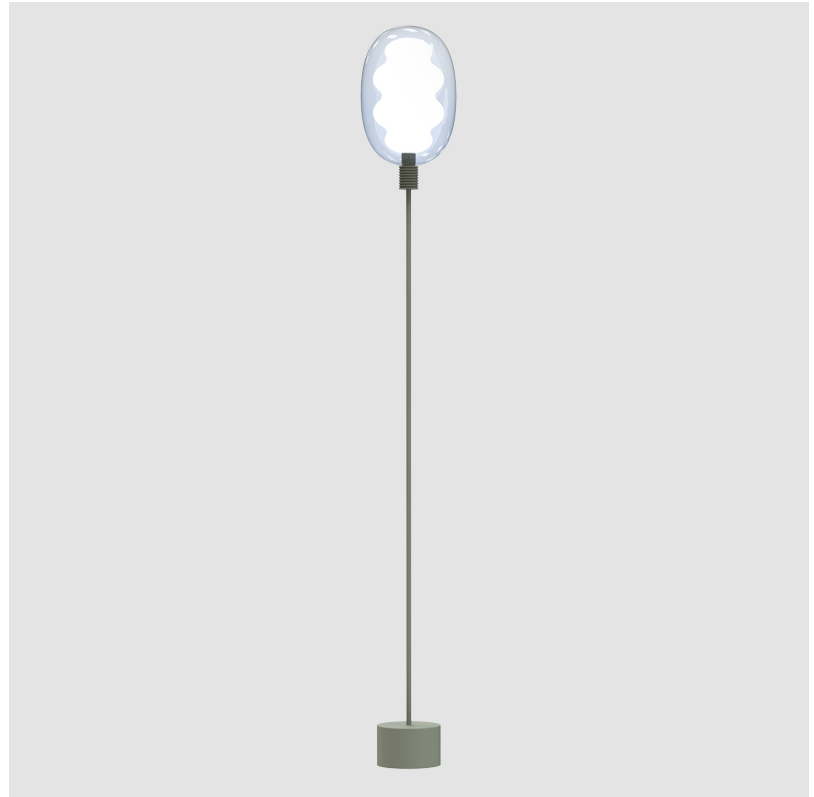

DALMA PORTABLE

D144041-

base number   Color   Holder   Finish
Temperature   Options   Options

1. To build a product code in our configurator select the specify button on the base model # product page
2. To build a manual product code on this datasheet choose from the options listed below in blue font and add the suffix to the base model #

GENERAL

Series: Dalma
Partner: Cangini & Tucci
Division: Design
Installation: Portable
Product Type: Table
Mounting Location: Floor

PHYSICAL

Shape: Oval
Diameter (mm): 170
Diameter (in): 6 ¹¹/₁₆
Height (mm): 1850
Height (in): 72 ¹³¹/₆
Fixture Finish: [AMB](#) / [GRN](#) / [PNK](#) / [RUB](#) / [SKB](#) / [SMK](#) / [TOB](#) / [TRA](#) / [SWH](#)
Holder Finish: [BCN](#) / [CHA](#) / [FGD](#)
Fixture Material: Glass / Metal
Primary Material: Glass - Borosilicate

ELECTRICAL

Lamp Type: LED (Zhaga Standard)
Input Wattage (W): 12
Dimming: Non-Dimming / Phase Dimming (120vac Only)
Driver Included: Yes
Driver Location: Integrated
Driver Type: Constant Current- Universal
Driver Class: Class 2
Input Voltage (V): 120
Constant Current (MA): 350

LED

Color Temperature (°K): [2700](#) / [3000](#)
Max. Delivered Lumen (lm): 1500
CRI: >95 CRI
Lamp Life (hrs): 50000

OPTICAL

RATINGS AND CERTIFICATIONS

Certified By: Certified for North American Standards
IP rating: IP20

PROJECT
TYPE
SPECIFIER
QUANTITY
DATE