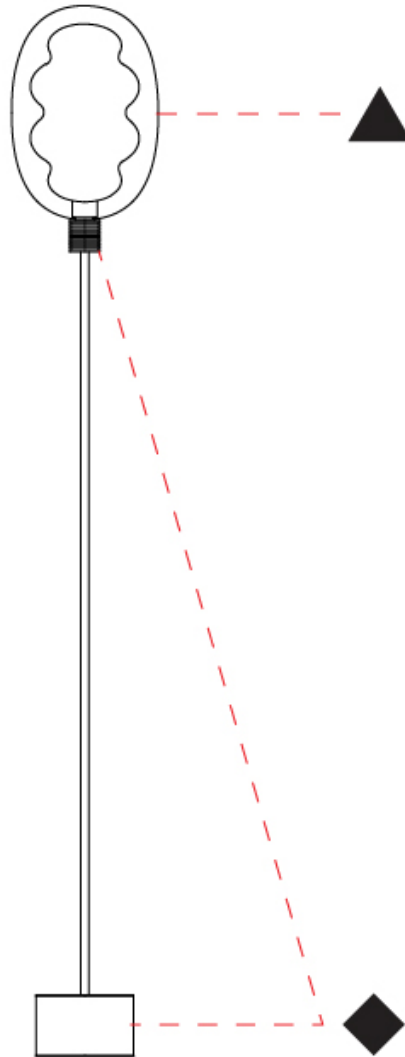

DALMA PORTABLE

D144041-

PROJECT _____

TYPE _____

SPECIFIER _____

QUANTITY _____

DATE _____

D