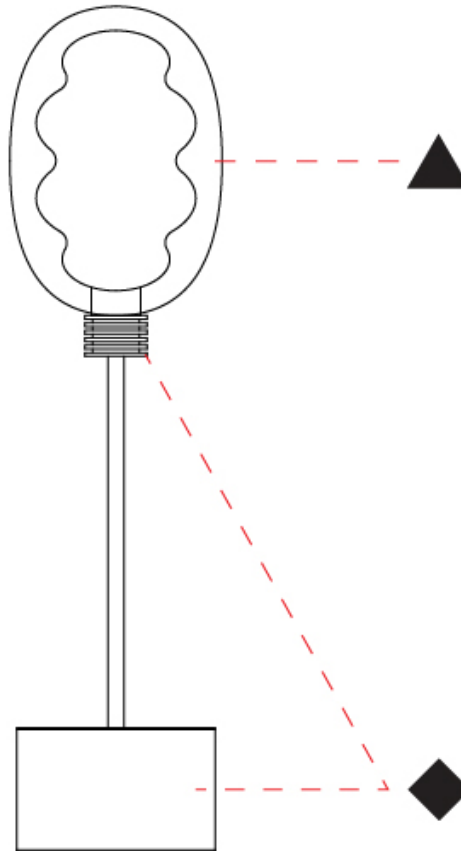

DALMA PORTABLE

D144040-

PROJECT	_____
TYPE	_____
SPECIFIER	_____
QUANTITY	_____
DATE	_____

D