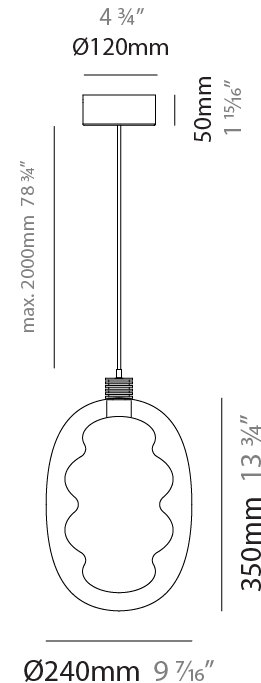

PROJECT	_____
TYPE	_____
SPECIFIER	_____
QUANTITY	_____
DATE	_____

DALMA MONOPOINT SUSPENSION

D141281-

base number	Color Temperature	Holder Options	Finish Options

1. To build a product code in our configurator select the specify button on the base model # product page
2. To build a manual product code on this datasheet choose from the options listed below in blue font and add the suffix to the base model #

GENERAL

Series: Dalma
Subseries: Dalma Monopoint
Partner: Cangini & Tucci
Division: Design
Installation: Suspension
Product Type: Pendant
Mounting Location: Ceiling

PHYSICAL

Shape: Oval
Diameter (mm): 240
Diameter (in): 9 7/16
Width (mm): 350
Width (in): 13 3/4
Height (mm): 2350
Height (in): 92 1/2
Fixture Finish: AMB / GRN / PNK / RUB / SKB / SMK / TOB / TRA / SWH
Holder Finish: BCN / CHA / FGD
Fixture Material: Glass / Metal
Primary Material: Glass - Borosilicate
Cable Details: 2000mm/78 3/4" Transparent Cable

ELECTRICAL

Lamp Type: LED
Input Wattage (W): 12
Dimming: Non-Dimming / Phase Dimming (120vac Only)
Driver Included: Yes
Driver Location: Integrated
Driver Type: Constant Current- Universal
Driver Class: Class 2
Input Voltage (V): 120
Constant Current (MA): 350

LED

Color Temperature (°K): 2700 / 3000
Max. Delivered Lumen (lm): 1500
CRI: >95 CRI
Lamp Life (hrs): 50000

OPTICAL

RATINGS AND CERTIFICATIONS

Certified By: Certified for North American Standards
IP rating: IP20