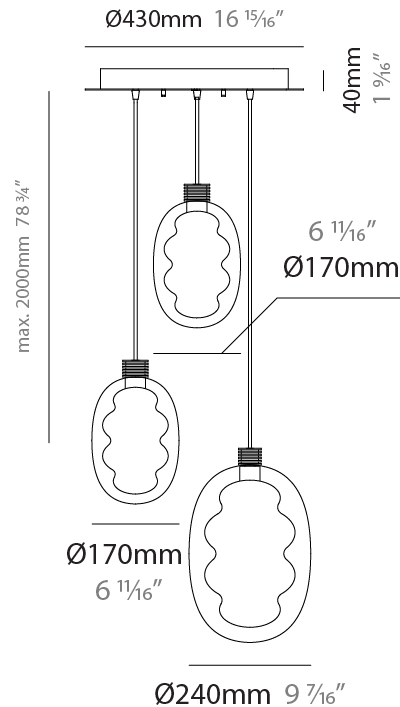

PROJECT	
TYPE	
SPECIFIER	
QUANTITY	
DATE	

DALMA 3 LIGHT CLUSTER SUSPENSION

D141283-

base number	Color Temperature	Holder Options	Finish Options

1. To build a product code in our configurator select the specify button on the base model # product page
2. To build a manual product code on this datasheet choose from the options listed below in blue font and add the suffix to the base model #

GENERAL

Series: Dalma
Subseries: Dalma 3 Light Cluster
Partner: Cangini & Tucci
Division: Design
Installation: Suspension
Product Type: Pendant
Mounting Location: Ceiling

PHYSICAL

Shape: Oval
Diameter (mm): 430
Diameter (in): 16 ¹⁵/₁₆
Width (mm): 350
Width (in): 13 ³/₄
Height (mm): 2350
Height (in): 92 ¹/₂
Fixture Finish: AMB / GRN / PNK / RUB / SKB / SMK / TOB / TRA / SWH
Holder Finish: BCN / CHA / FGD
Fixture Material: Glass / Metal
Primary Material: Glass - Borosilicate
Cable Details: 2000mm/78 3/4" Transparent Cable

ELECTRICAL

Lamp Type: LED
Input Wattage (W): 30
Dimming: Non-Dimming / Phase Dimming (120vac Only)
Driver Included: Yes
Driver Location: Integrated
Driver Type: Constant Current- Universal
Driver Class: Class 2
Input Voltage (V): 120
Constant Current (MA): 350

LED

Color Temperature (°K): 2700 / 3000
Max. Delivered Lumen (lm): 3750
CRI: >95 CRI
Lamp Life (hrs): 50000

OPTICAL

RATINGS AND CERTIFICATIONS

Certified By: Certified for North American Standards
IP rating: IP20