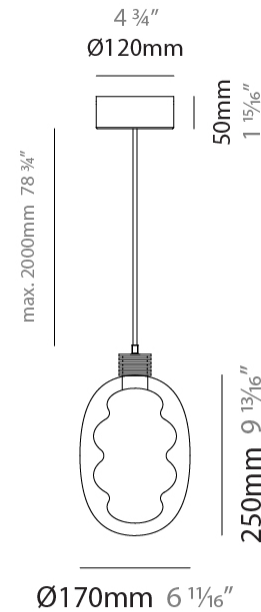

DALMA MONOPOINT SUSPENSION

D141280-

base number   Holder Options   Finish Options

1. To build a product code in our configurator select the specify button on the base model # product page
2. To build a manual product code on this datasheet choose from the options listed below in blue font and add the suffix to the base model #

GENERAL

Series: Dalma
Subseries: Dalma Monopoint
Brand: Cangini & Tucci
Division: Design
Mounting Type: Suspension
Mounting Location: Ceiling
Subcategory: Pendant

PHYSICAL

Shape: Oval
Diameter (mm): 170
Diameter (in): 6 ¹¹/₁₆
Width (mm): 250
Width (in): 9 ¹³/₁₆
Height (mm): 2250
Height (in): 88 ⁹/₁₆
Light Distribution: Omnidirectional
Fixture Finish: [AMB](#) / [GRN](#) / [PNK](#) / [RUB](#) / [SKB](#) / [SMK](#) / [TOB](#) / [TRA](#)
Holder Finish: [BCN](#) / [CHA](#) / [FGD](#)
Fixture Material: Glass / Metal
Cable Details: 2000mm/78 3/4" Transparent Cable

ELECTRICAL

Lamp Type: LED
Input Wattage (W): 9
Dimming: Non-Dimming / Phase Dimming (120vac Only)
Driver Included: Yes
Driver Location: Integrated
Driver Type: Constant Current- Universal
Driver Class: Class 2
Input Voltage (V): 120 - 277
Constant Current (MA): 350

LED

Color Temperature (°K): 2700 / 3000
Max. Delivered Lumen (lm): 1125
CRI: >95 CRI
Lamp Life (hrs): 50000

OPTICAL

RATINGS AND CERTIFICATIONS

Certified By: Certified for North American Standards
IP rating: IP20

PROJECT
TYPE
SPECIFIER
QUANTITY
DATE