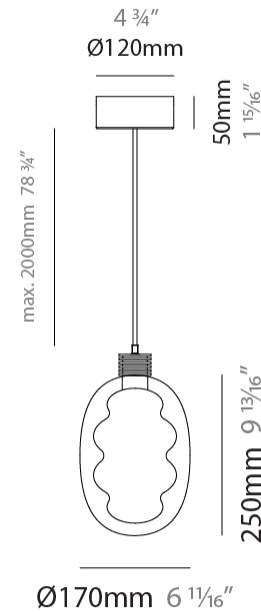

DALMA MONOPOINT SUSPENSION

D141280-

base number   Color   Holder   Finish
Temperature   Options   Options

1. To build a product code in our configurator select the specify button on the base model # product page
2. To build a manual product code on this datasheet choose from the options listed below in blue font and add the suffix to the base model #

GENERAL

Series: Dalma
Subseries: Dalma Monopoint
Partner: Cangini & Tucci
Division: Design
Installation: Suspension
Product Type: Pendant
Mounting Location: Ceiling

PHYSICAL

Shape: Oval
Diameter (mm): 170
Diameter (in): 6 ¹¹/₁₆
Width (mm): 250
Width (in): 9 ¹³/₁₆
Height (mm): 2250
Height (in): 88 ⁹/₁₆
Diffuser: Glass - Opal
Fixture Finish: [AMB](#) / [GRN](#) / [PNK](#) / [RUB](#) / [SKB](#) / [SMK](#) / [TOB](#) / [TRA](#) / [SWH](#)
Holder Finish: [BCN](#) / [CHA](#) / [FGD](#)
Fixture Material: Glass / Metal
Primary Material: Glass - Borosilicate
Cable Details: 2000mm/78 3/4" Transparent Cable

ELECTRICAL

Lamp Type: LED
Input Wattage (W): 9
Dimming: Non-Dimming / Phase Dimming (120vac Only)
Driver Included: Yes
Driver Location: Integrated
Driver Type: Constant Current- Universal
Driver Class: Class 2
Input Voltage (V): 120 - 277
Constant Current (MA): 350

LED

Color Temperature (°K): [2700](#) / [3000](#)
Max. Delivered Lumen (lm): 1125
CRI: >95 CRI
Lamp Life (hrs): 50000

OPTICAL

RATINGS AND CERTIFICATIONS

Certified By: Certified for North American Standards
IP rating: IP20

PROJECT
TYPE
SPECIFIER
QUANTITY
DATE