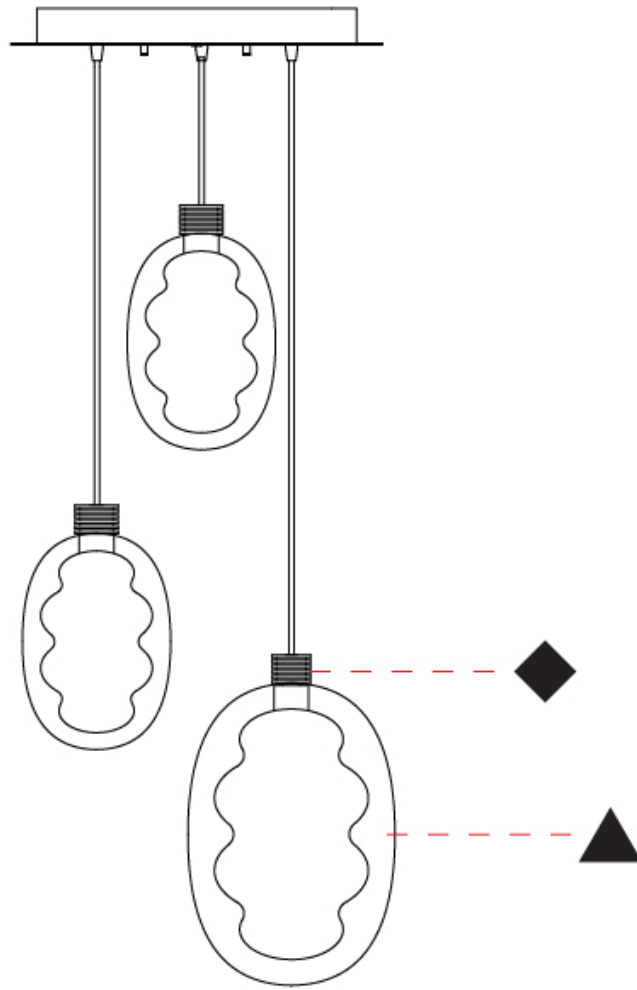

DALMA 3 LIGHT CLUSTER SUSPENSION

D141283-

PROJECT	_____
TYPE	_____
SPECIFIER	_____
QUANTITY	_____
DATE	_____

D