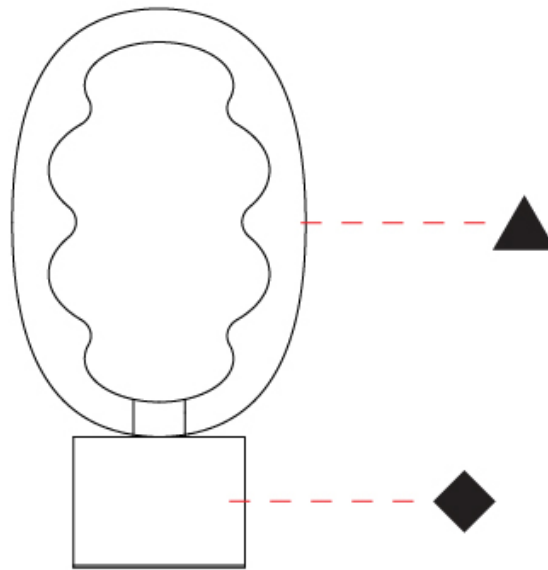

DALMA PORTABLE

D144038-

PROJECT

TYPE

SPECIFIER

QUANTITY

DATE

D