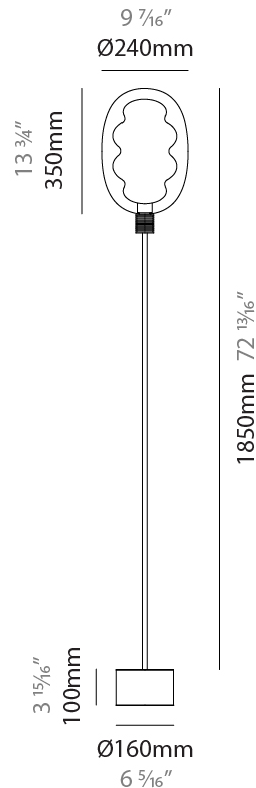

DALMA PORTABLE

D144041-

base number   Color   Holder   Finish
Temperature   Options   Options

1. To build a product code in our configurator select the specify button on the base model # product page
2. To build a manual product code on this datasheet choose from the options listed below in blue font and add the suffix to the base model #

GENERAL

Series: Dalma
Partner: Cangini & Tucci
Division: Design
Installation: Portable
Product Type: Table
Mounting Location: Floor

PHYSICAL

Shape: Oval
Diameter (mm): 170
Diameter (in): 6 ¹¹/₁₆
Height (mm): 1850
Height (in): 72 ¹³¹/₆
Fixture Finish: [AMB](#) / [GRN](#) / [PNK](#) / [RUB](#) / [SKB](#) / [SMK](#) / [TOB](#) / [TRA](#) / [SWH](#)
Holder Finish: [BCN](#) / [CHA](#) / [FGD](#)
Fixture Material: Glass / Metal
Primary Material: Glass - Borosilicate

ELECTRICAL

Lamp Type: LED (Zhaga Standard)
Input Wattage (W): 12
Dimming: Non-Dimming / Phase Dimming (120vac Only)
Driver Included: Yes
Driver Location: Integrated
Driver Type: Constant Current- Universal
Driver Class: Class 2
Input Voltage (V): 120
Constant Current (MA): 350

LED

Color Temperature (°K): [2700](#) / [3000](#)
Max. Delivered Lumen (lm): 1500
CRI: >95 CRI
Lamp Life (hrs): 50000

OPTICAL

RATINGS AND CERTIFICATIONS

Certified By: Certified for North American Standards
IP rating: IP20

PROJECT
TYPE
SPECIFIER
QUANTITY
DATE