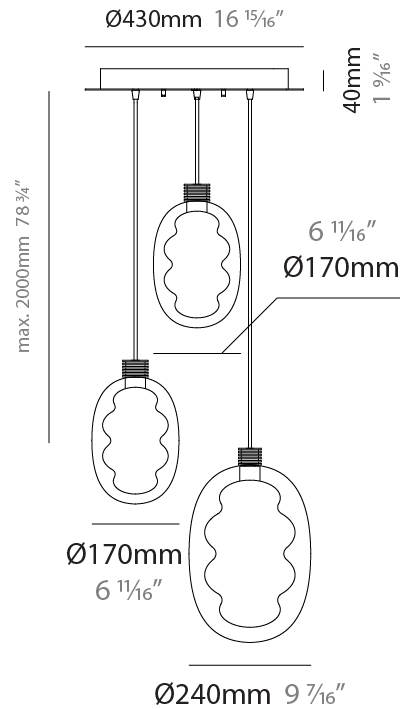

PROJECT	_____
TYPE	_____
SPECIFIER	_____
QUANTITY	_____
DATE	_____

DALMA 3 LIGHT CLUSTER SUSPENSION

D141283-

base number	Color	Holder	Finish
	Temperature	Options	Options

1. To build a product code in our configurator select the specify button on the base model # product page
2. To build a manual product code on this datasheet choose from the options listed below in blue font and add the suffix to the base model #

GENERAL

Series: Dalma
Subseries: Dalma 3 Light Cluster
Partner: Cangini & Tucci
Division: Design
Installation: Suspension
Product Type: Pendant
Mounting Location: Ceiling

PHYSICAL

Shape: Oval
Diameter (mm): 430
Diameter (in): 16 ¹⁵/₁₆
Width (mm): 350
Width (in): 13 ³/₄
Height (mm): 2350
Height (in): 92 ¹/₂
Fixture Finish: AMB / GRN / PNK / RUB / SKB / SMK / TOB / TRA / SWH
Holder Finish: BCN / CHA / FGD
Fixture Material: Glass / Metal
Primary Material: Glass - Borosilicate
Cable Details: 2000mm/78 3/4" Transparent Cable

ELECTRICAL

Lamp Type: LED
Input Wattage (W): 30
Dimming: Non-Dimming / Phase Dimming (120vac Only)
Driver Included: Yes
Driver Location: Integrated
Driver Type: Constant Current- Universal
Driver Class: Class 2
Input Voltage (V): 120
Constant Current (MA): 350

LED

Color Temperature (°K): 2700 / 3000
Max. Delivered Lumen (lm): 3750
CRI: >95 CRI
Lamp Life (hrs): 50000

OPTICAL

RATINGS AND CERTIFICATIONS

Certified By: Certified for North American Standards
IP rating: IP20