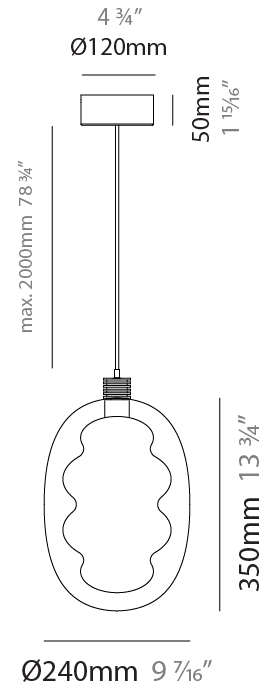

PROJECT	_____
TYPE	_____
SPECIFIER	_____
QUANTITY	_____
DATE	_____

DALMA MONOPOINT SUSPENSION

D141281-

base number   Color   Holder   Finish
Temperature   Options   Options

1. To build a product code in our configurator select the specify button on the base model # product page
2. To build a manual product code on this datasheet choose from the options listed below in blue font and add the suffix to the base model #

GENERAL

Series: Dalma
Subseries: Dalma Monopoint
Partner: Cangini & Tucci
Division: Design
Installation: Suspension
Product Type: Pendant
Mounting Location: Ceiling

PHYSICAL

Shape: Oval
Diameter (mm): 240
Diameter (in): 9 7/16
Width (mm): 350
Width (in): 13 3/4
Height (mm): 2350
Height (in): 92 1/2
Fixture Finish: [AMB](#) / [GRN](#) / [PNK](#) / [RUB](#) / [SKB](#) / [SMK](#) / [TOB](#) / [TRA](#) / [SWH](#)
Holder Finish: [BCN](#) / [CHA](#) / [FGD](#)
Fixture Material: Glass / Metal
Primary Material: Glass - Borosilicate
Cable Details: 2000mm/78 3/4" Transparent Cable

ELECTRICAL

Lamp Type: LED
Input Wattage (W): 12
Dimming: Non-Dimming / Phase Dimming (120vac Only)
Driver Included: Yes
Driver Location: Integrated
Driver Type: Constant Current- Universal
Driver Class: Class 2
Input Voltage (V): 120
Constant Current (MA): 350

LED

Color Temperature (°K): [2700](#) / [3000](#)
Max. Delivered Lumen (lm): 1500
CRI: >95 CRI
Lamp Life (hrs): 50000

OPTICAL

RATINGS AND CERTIFICATIONS

Certified By: Certified for North American Standards
IP rating: IP20