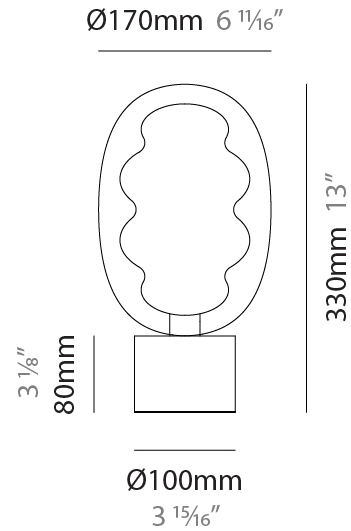

DALMA PORTABLE

D144038-

base number   Color   Holder   Finish
Temperature   Options   Options

1. To build a product code in our configurator select the specify button on the base model # product page
2. To build a manual product code on this datasheet choose from the options listed below in blue font and add the suffix to the base model #

GENERAL

Series: Dalma
Partner: Cangiini & Tucci
Division: Design
Installation: Portable
Product Type: Table
Mounting Location: Table

PHYSICAL

Shape: Oval
Diameter (mm): 170
Diameter (in): 6 ¹¹/₁₆
Height (mm): 330
Height (in): 13
Fixture Finish: [AMB](#) / [GRN](#) / [PNK](#) / [RUB](#) / [SKB](#) / [SMK](#) / [TOB](#) / [TRA](#) / [SWH](#)
Holder Finish: [BCN](#) / [CHA](#) / [FGD](#)
Fixture Material: Glass / Metal
Primary Material: Glass - Borosilicate

ELECTRICAL

Lamp Type: LED (Zhaga Standard)
Input Wattage (W): 9
Dimming: Non-Dimming / Phase Dimming (120vac Only)
Driver Included: Yes
Driver Location: Integrated
Driver Type: Constant Current- Universal
Driver Class: Class 2
Input Voltage (V): 120
Constant Current (MA): 350

LED

Color Temperature (°K): [2700](#) / [3000](#)
Max. Delivered Lumen (lm): 1125
CRI: >95 CRI
Lamp Life (hrs): 50000

OPTICAL

RATINGS AND CERTIFICATIONS

Certified By: Certified for North American Standards
IP rating: IP20

PROJECT
TYPE
SPECIFIER
QUANTITY
DATE