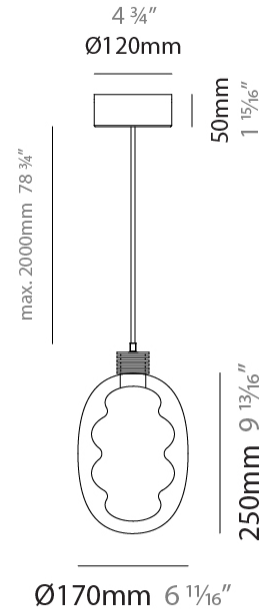

DALMA MONOPOINT SUSPENSION

D141280-

base number   Color   Holder   Finish
Temperature   Options   Options

1. To build a product code in our configurator select the specify button on the base model # product page
2. To build a manual product code on this datasheet choose from the options listed below in blue font and add the suffix to the base model #

GENERAL

Series: Dalma
Subseries: Dalma Monopoint
Partner: Cangini & Tucci
Division: Design
Installation: Suspension
Product Type: Pendant
Mounting Location: Ceiling

PHYSICAL

Shape: Oval
Diameter (mm): 170
Diameter (in): 6 ¹¹/₁₆
Width (mm): 250
Width (in): 9 ¹³/₁₆
Height (mm): 2250
Height (in): 88 ⁹/₁₆
Diffuser: Glass - Opal
Fixture Finish: [AMB](#) / [GRN](#) / [PNK](#) / [RUB](#) / [SKB](#) / [SMK](#) / [TOB](#) / [TRA](#) / [SWH](#)
Holder Finish: [BCN](#) / [CHA](#) / [FGD](#)
Fixture Material: Glass / Metal
Primary Material: Glass - Borosilicate
Cable Details: 2000mm/78 3/4" Transparent Cable

ELECTRICAL

Lamp Type: LED
Input Wattage (W): 9
Dimming: Non-Dimming / Phase Dimming (120vac Only)
Driver Included: Yes
Driver Location: Integrated
Driver Type: Constant Current- Universal
Driver Class: Class 2
Input Voltage (V): 120 - 277
Constant Current (MA): 350

LED

Color Temperature (°K): [2700](#) / [3000](#)
Max. Delivered Lumen (lm): 1125
CRI: >95 CRI
Lamp Life (hrs): 50000

OPTICAL

RATINGS AND CERTIFICATIONS

Certified By: Certified for North American Standards
IP rating: IP20

PROJECT
TYPE
SPECIFIER
QUANTITY
DATE