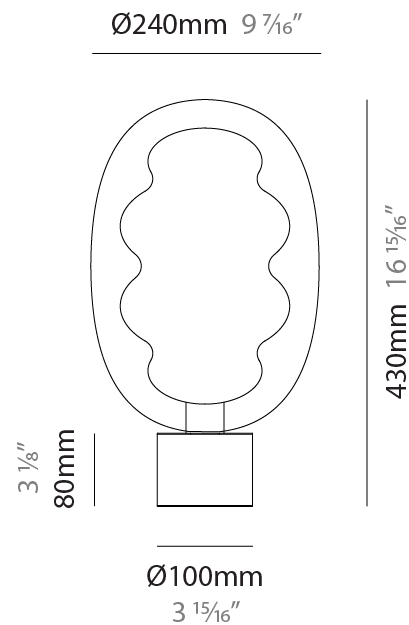

PROJECT	_____
TYPE	_____
SPECIFIER	_____
QUANTITY	_____
DATE	_____

DALMA PORTABLE

D144039-

base number	Color	Holder	Finish
	Temperature	Options	Options

1. To build a product code in our configurator select the specify button on the base model # product page
2. To build a manual product code on this datasheet choose from the options listed below in blue font and add the suffix to the base model #

GENERAL

Series: Dalma
Partner: Cangini & Tucci
Division: Design
Installation: Portable
Product Type: Table
Mounting Location: Table

PHYSICAL

Shape: Oval
Diameter (mm): 240
Diameter (in): 9 7/16
Height (mm): 430
Height (in): 16 15/16
Fixture Finish: AMB / GRN / PNK / RUB / SKB / SMK / TOB / TRA / SWH
Holder Finish: BCN / CHA / FGD
Fixture Material: Glass / Metal
Primary Material: Glass - Borosilicate

ELECTRICAL

Lamp Type: LED (Zhaga Standard)
Input Wattage (W): 12
Dimming: Non-Dimming / Phase Dimming (120vac Only)
Driver Included: Yes
Driver Location: Integrated
Driver Type: Constant Current- Universal
Driver Class: Class 2
Input Voltage (V): 120
Constant Current (MA): 350

LED

Color Temperature (°K): 2700 / 3000
Max. Delivered Lumen (lm): 1500
CRI: >95 CRI
Lamp Life (hrs): 50000

OPTICAL

RATINGS AND CERTIFICATIONS

Certified By: Certified for North American Standards
IP rating: IP20