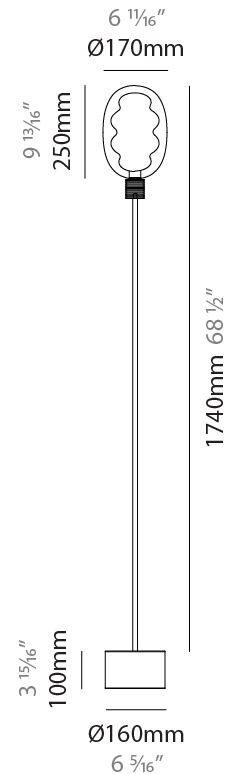

DALMA PORTABLE

D144042-

base number   Color   Holder   Finish
Temperature   Options   Options

1. To build a product code in our configurator select the specify button on the base model # product page
2. To build a manual product code on this datasheet choose from the options listed below in blue font and add the suffix to the base model #

GENERAL

Series: Dalma
Partner: Cangini & Tucci
Division: Design
Installation: Portable
Product Type: Table
Mounting Location: Floor

PHYSICAL

Shape: Oval
Diameter (mm): 170
Diameter (in): 6 ¹¹/₁₆
Height (mm): 1740
Height (in): 68 ¹/₂
Fixture Finish: [AMB](#) / [GRN](#) / [PNK](#) / [RUB](#) / [SKB](#) / [SMK](#) / [TOB](#) / [TRA](#) / [SWH](#)
Holder Finish: [BCN](#) / [CHA](#) / [FGD](#)
Fixture Material: Glass / Metal
Primary Material: Glass - Borosilicate

ELECTRICAL

Lamp Type: LED (Zhaga Standard)
Input Wattage (W): 9
Dimming: Non-Dimming / Phase Dimming (120vac Only)
Driver Included: Yes
Driver Location: Integrated
Driver Type: Constant Current- Universal
Driver Class: Class 2
Input Voltage (V): 120
Constant Current (MA): 350

LED

Color Temperature (°K): [2700](#) / [3000](#)
Max. Delivered Lumen (lm): 1125
CRI: >95 CRI
Lamp Life (hrs): 50000

OPTICAL

RATINGS AND CERTIFICATIONS

Certified By: Certified for North American Standards
IP rating: IP20

PROJECT
TYPE
SPECIFIER
QUANTITY
DATE