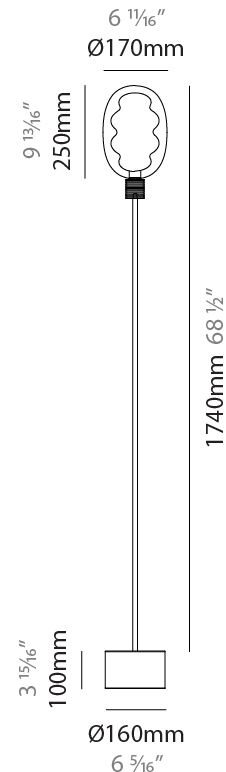

DALMA PORTABLE

D144042-

base number   Holder Options   Finish Options

1. To build a product code in our configurator select the specify button on the base model # product page
2. To build a manual product code on this datasheet choose from the options listed below in blue font and add the suffix to the base model #

GENERAL

Series: Dalma
Brand: Cangini & Tucci
Division: Design
Mounting Type: Portable
Mounting Location: Floor
Subcategory: Table

PHYSICAL

Shape: Oval
Diameter (mm): 170
Diameter (in): 6 ¹¹/₁₆
Height (mm): 1740
Height (in): 68 ¹/₂
Light Distribution: Omnidirectional
Fixture Finish: [AMB](#) / [GRN](#) / [PNK](#) / [RUB](#) / [SKB](#) / [SMK](#) / [TOB](#) / [TRA](#)
Holder Finish: [BCN](#) / [CHA](#) / [FGD](#)
Fixture Material: Glass / Metal

ELECTRICAL

Lamp Type: LED (Zhaga Standard)
Input Wattage (W): 9
Dimming: Non-Dimming / Phase Dimming (120vac Only)
Driver Included: Yes
Driver Location: Integrated
Driver Type: Constant Current- Universal
Driver Class: Class 2
Input Voltage (V): 120
Constant Current (MA): 350

LED

Color Temperature (°K): 2700 / 3000
Max. Delivered Lumen (lm): 1125
CRI: >95 CRI
Lamp Life (hrs): 50000

OPTICAL

RATINGS AND CERTIFICATIONS

Certified By: Certified for North American Standards
IP rating: IP20

PROJECT
TYPE
SPECIFIER
QUANTITY
DATE