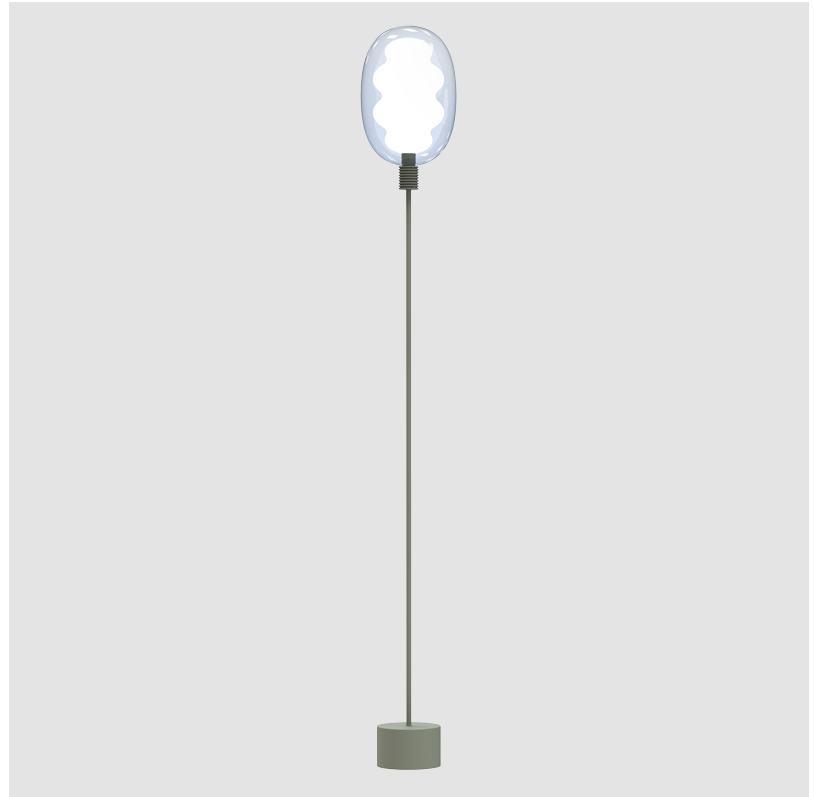

DALMA PORTABLE

D144041-

base number   Holder Options   Finish Options

1. To build a product code in our configurator select the specify button on the base model # product page
2. To build a manual product code on this datasheet choose from the options listed below in blue font and add the suffix to the base model #

GENERAL

Series: Dalma
Brand: Cangini & Tucci
Division: Design
Mounting Type: Portable
Mounting Location: Floor
Subcategory: Table

PHYSICAL

Shape: Oval
Diameter (mm): 170
Diameter (in): 6 ¹¹/₁₆
Height (mm): 1850
Height (in): 72 ¹³/₁₆
Light Distribution: Omnidirectional
Fixture Finish: [AMB](#) / [GRN](#) / [PNK](#) / [RUB](#) / [SKB](#) / [SMK](#) / [TOB](#) / [TRA](#)
Holder Finish: [BCN](#) / [CHA](#) / [FGD](#)
Fixture Material: Glass / Metal

ELECTRICAL

Lamp Type: LED (Zhaga Standard)
Input Wattage (W): 12
Dimming: Non-Dimming / Phase Dimming (120vac Only)
Driver Included: Yes
Driver Location: Integrated
Driver Type: Constant Current- Universal
Driver Class: Class 2
Input Voltage (V): 120
Constant Current (MA): 350

LED

Color Temperature (°K): 2700 / 3000
Max. Delivered Lumen (lm): 1500
CRI: >95 CRI
Lamp Life (hrs): 50000

OPTICAL

RATINGS AND CERTIFICATIONS

Certified By: Certified for North American Standards
IP rating: IP20

PROJECT
TYPE
SPECIFIER
QUANTITY
DATE