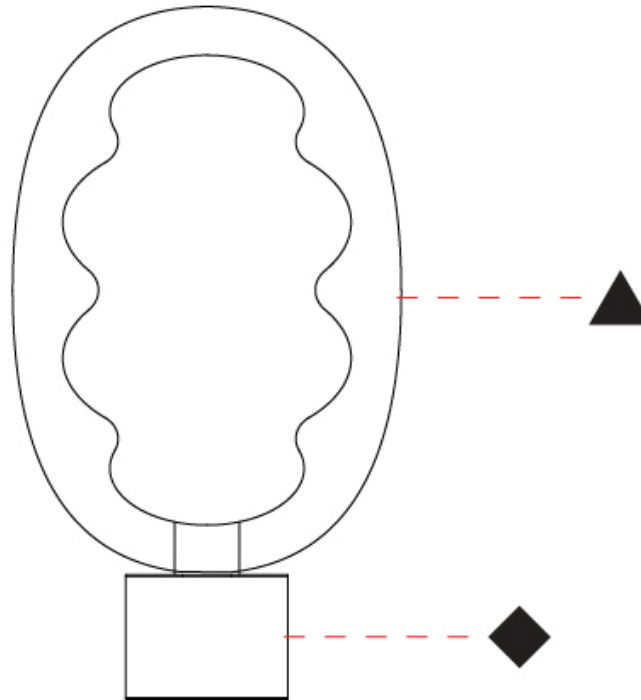

D144039-

PROJECT _____

TYPE _____

SPECIFIER _____

QUANTITY _____

DATE _____

D