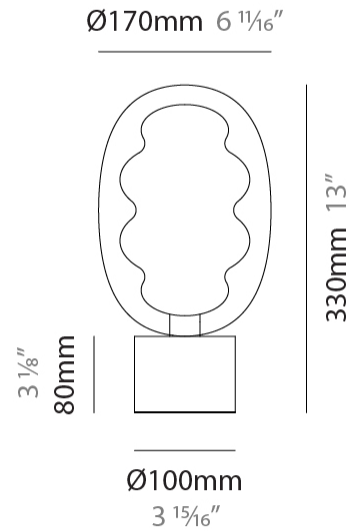

DALMA PORTABLE

D144038-

base number   Color   Holder   Finish
Temperature   Options   Options

1. To build a product code in our configurator select the specify button on the base model # product page
2. To build a manual product code on this datasheet choose from the options listed below in blue font and add the suffix to the base model #

GENERAL

Series: Dalma
Partner: Cangini & Tucci
Division: Design
Installation: Portable
Product Type: Table
Mounting Location: Table

PHYSICAL

Shape: Oval
Diameter (mm): 170
Diameter (in): 6 ¹¹/₁₆
Height (mm): 330
Height (in): 13
[Fixture Finish: AMB / GRN / PNK / RUB / SKB / SMK / TOB / TRA / SWH](#)
[Holder Finish: BCN / CHA / FGD](#)
Fixture Material: Glass / Metal
Primary Material: Glass - Borosilicate

ELECTRICAL

Lamp Type: LED (Zhaga Standard)
Input Wattage (W): 9
Dimming: Non-Dimming / Phase Dimming (120vac Only)
Driver Included: Yes
Driver Location: Integrated
Driver Type: Constant Current- Universal
Driver Class: Class 2
Input Voltage (V): 120
Constant Current (MA): 350

LED

[Color Temperature (°K): 2700 / 3000](#)
Max. Delivered Lumen (lm): 1125
CRI: >95 CRI
Lamp Life (hrs): 50000

OPTICAL

RATINGS AND CERTIFICATIONS

Certified By: Certified for North American Standards
IP rating: IP20

PROJECT
TYPE
SPECIFIER
QUANTITY
DATE