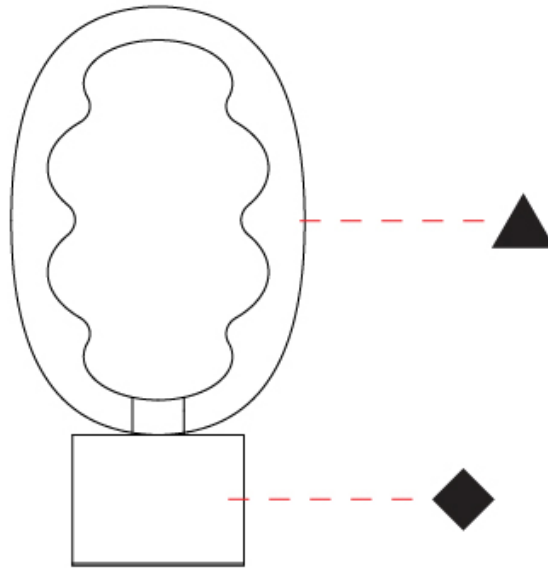

DALMA PORTABLE

D144038-

PROJECT

TYPE

SPECIFIER

QUANTITY

DATE

D