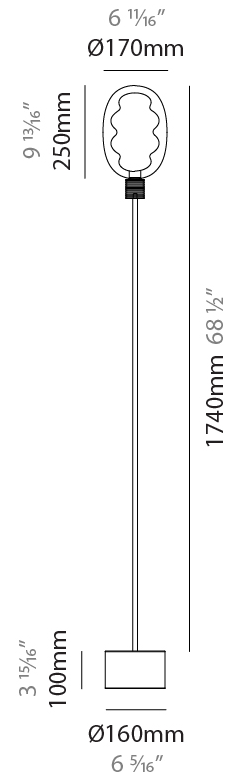

DALMA PORTABLE

D144042- -

base number   Holder Options   Finish Options

1. To build a product code in our configurator select the specify button on the base model # product page
2. To build a manual product code on this datasheet choose from the options listed below in blue font and add the suffix to the base model #

GENERAL

Series: Dalma
Brand: Cangini & Tucci
Division: Design
Mounting Type: Portable
Mounting Location: Floor
Subcategory: Table

PHYSICAL

Shape: Oval
Diameter (mm): 170
Diameter (in): 6 ¹¹/₁₆
Height (mm): 1740
Height (in): 68 ¹/₂
Light Distribution: Omnidirectional
Fixture Finish: [AMB](#) / [GRN](#) / [PNK](#) / [RUB](#) / [SKB](#) / [SMK](#) / [TOB](#) / [TRA](#)
Holder Finish: [BCN](#) / [CHA](#) / [FGD](#)
Fixture Material: Glass / Metal

ELECTRICAL

Lamp Type: LED (Zhaga Standard)
Input Wattage (W): 9
Dimming: Non-Dimming / Phase Dimming (120vac Only)
Driver Included: Yes
Driver Location: Integrated
Driver Type: Constant Current- Universal
Driver Class: Class 2
Input Voltage (V): 120
Constant Current (MA): 350

LED

Color Temperature (°K): 2700 / 3000
Max. Delivered Lumen (lm): 1125
CRI: >95 CRI
Lamp Life (hrs): 50000

OPTICAL

RATINGS AND CERTIFICATIONS

Certified By: Certified for North American Standards
IP rating: IP20

PROJECT
TYPE
SPECIFIER
QUANTITY
DATE