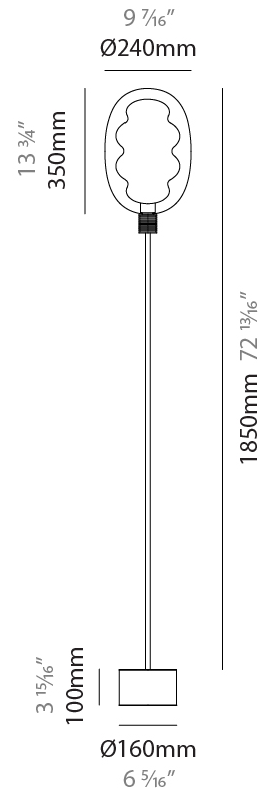

DALMA PORTABLE

D144041- _____ - _____

base number   Holder   Finish
Options   Options   Options

1. To build a product code in our configurator select the specify button on the base model # product page
2. To build a manual product code on this datasheet choose from the options listed below in blue font and add the suffix to the base model #

GENERAL

Series: Dalma
Brand: Cangini & Tucci
Division: Design
Mounting Type: Portable
Mounting Location: Floor
Subcategory: Table

PHYSICAL

Shape: Oval
Diameter (mm): 170
Diameter (in): 6 ¹¹/₁₆
Height (mm): 1850
Height (in): 72 ¹³/₁₆
Light Distribution: Omnidirectional
Fixture Finish: [AMB](#) / [GRN](#) / [PNK](#) / [RUB](#) / [SKB](#) / [SMK](#) / [TOB](#) / [TRA](#)
Holder Finish: [BCN](#) / [CHA](#) / [FGD](#)
Fixture Material: Glass / Metal

ELECTRICAL

Lamp Type: LED (Zhaga Standard)
Input Wattage (W): 12
Dimming: Non-Dimming / Phase Dimming (120vac Only)
Driver Included: Yes
Driver Location: Integrated
Driver Type: Constant Current- Universal
Driver Class: Class 2
Input Voltage (V): 120
Constant Current (MA): 350

LED

Color Temperature (°K): 2700 / 3000
Max. Delivered Lumen (lm): 1500
CRI: >95 CRI
Lamp Life (hrs): 50000

OPTICAL

RATINGS AND CERTIFICATIONS

Certified By: Certified for North American Standards
IP rating: IP20

PROJECT
TYPE
SPECIFIER
QUANTITY
DATE