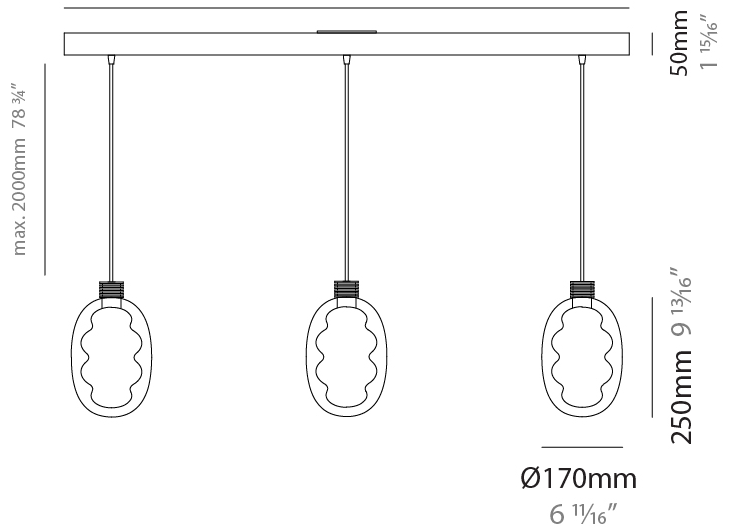

Ø125mm 4 ¹⁵/₁₆"

Round cover plate

1200mm 47 ¹/₄"