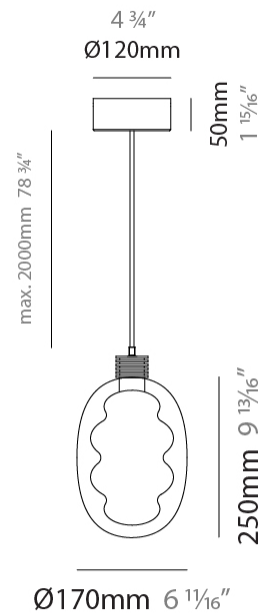

PROJECT	_____
TYPE	_____
SPECIFIER	_____
QUANTITY	_____
DATE	_____

DALMA MONOPOINT SUSPENSION

D141280-

base number	Holder	Finish
	Options	Options

1. To build a product code in our configurator select the specify button on the base model # product page
2. To build a manual product code on this datasheet choose from the options listed below in blue font and add the suffix to the base model #

GENERAL

Series: Dalma
Subseries: Dalma Monopoint
Brand: Cangini & Tucci
Division: Design
Mounting Type: Suspension
Mounting Location: Ceiling
Subcategory: Pendant

PHYSICAL

Shape: Oval
Diameter (mm): 170
Diameter (in): 6 ¹¹/₁₆
Width (mm): 250
Width (in): 9 ¹³/₁₆
Height (mm): 2250
Height (in): 88 ⁹/₁₆
Light Distribution: Omnidirectional
Fixture Finish: AMB / GRN / PNK / RUB / SKB / SMK / TOB / TRA
Holder Finish: BCN / CHA / FGD
Fixture Material: Glass / Metal
Cable Details: 2000mm/78 3/4" Transparent Cable

ELECTRICAL

Lamp Type: LED
Input Wattage (W): 9
Dimming: Non-Dimming / Phase Dimming (120vac Only)
Driver Included: Yes
Driver Location: Integrated
Driver Type: Constant Current- Universal
Driver Class: Class 2
Input Voltage (V): 120 - 277
Constant Current (MA): 350

LED

Color Temperature (°K): 2700 / 3000
Max. Delivered Lumen (lm): 1125
CRI: >95 CRI
Lamp Life (hrs): 50000

OPTICAL

RATINGS AND CERTIFICATIONS

Certified By: Certified for North American Standards
IP rating: IP20