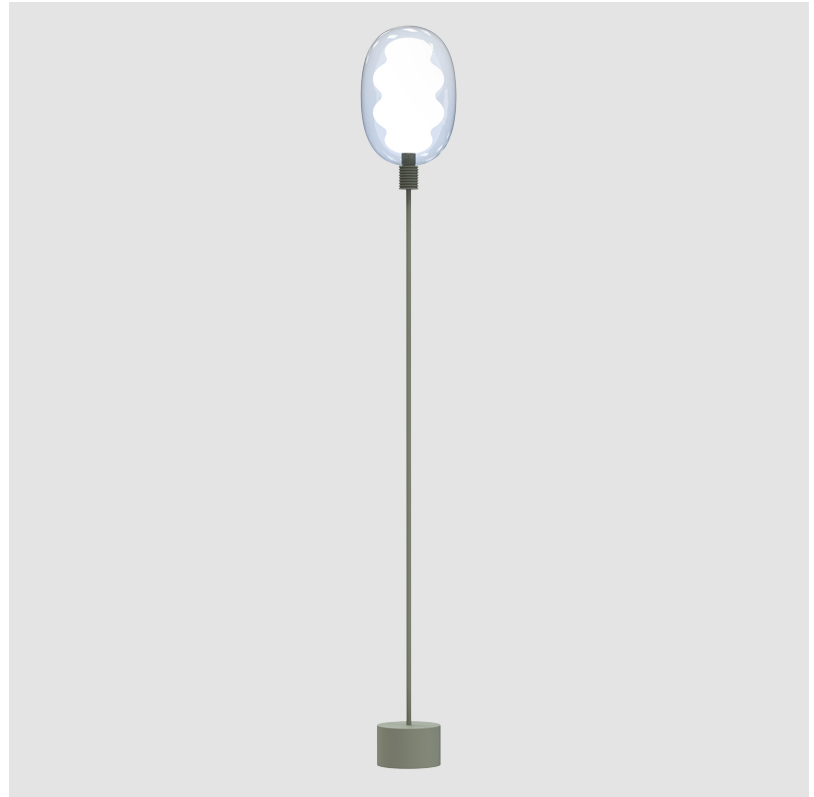

DALMA PORTABLE

D144041- _____ - _____

base number   Holder   Finish
Options   Options   Options

1. To build a product code in our configurator select the specify button on the base model # product page
2. To build a manual product code on this datasheet choose from the options listed below in blue font and add the suffix to the base model #

GENERAL

Series: Dalma
Brand: Cangini & Tucci
Division: Design
Mounting Type: Portable
Mounting Location: Floor
Subcategory: Table

PHYSICAL

Shape: Oval
Diameter (mm): 170
Diameter (in): 6 ¹¹/₁₆
Height (mm): 1850
Height (in): 72 ¹³/₁₆
Light Distribution: Omnidirectional
Fixture Finish: [AMB](#) / [GRN](#) / [PNK](#) / [RUB](#) / [SKB](#) / [SMK](#) / [TOB](#) / [TRA](#)
Holder Finish: [BCN](#) / [CHA](#) / [FGD](#)
Fixture Material: Glass / Metal

ELECTRICAL

Lamp Type: LED (Zhaga Standard)
Input Wattage (W): 12
Dimming: Non-Dimming / Phase Dimming (120vac Only)
Driver Included: Yes
Driver Location: Integrated
Driver Type: Constant Current- Universal
Driver Class: Class 2
Input Voltage (V): 120
Constant Current (MA): 350

LED

Color Temperature (°K): 2700 / 3000
Max. Delivered Lumen (lm): 1500
CRI: >95 CRI
Lamp Life (hrs): 50000

OPTICAL

RATINGS AND CERTIFICATIONS

Certified By: Certified for North American Standards
IP rating: IP20

PROJECT
TYPE
SPECIFIER
QUANTITY
DATE