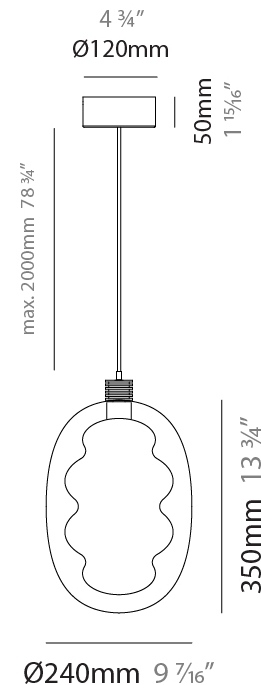

PROJECT	_____
TYPE	_____
SPECIFIER	_____
QUANTITY	_____
DATE	_____

DALMA MONOPOINT SUSPENSION

D141281-

base number   Holder Options   Finish Options

1. To build a product code in our configurator select the specify button on the base model # product page
2. To build a manual product code on this datasheet choose from the options listed below in blue font and add the suffix to the base model #

GENERAL

Series: Dalma
Subseries: Dalma Monopoint
Brand: Cangini & Tucci
Division: Design
Mounting Type: Suspension
Mounting Location: Ceiling
Subcategory: Pendant

PHYSICAL

Shape: Oval
Diameter (mm): 240
Diameter (in): 9 5/16
Width (mm): 350
Width (in): 13 3/4
Height (mm): 2350
Height (in): 92 1/2
Light Distribution: Omnidirectional
Fixture Finish: [AMB](#) / [GRN](#) / [PNK](#) / [RUB](#) / [SKB](#) / [SMK](#) / [TOB](#) / [TRA](#)
Holder Finish: [BCN](#) / [CHA](#) / [FGD](#)
Fixture Material: Glass / Metal
Cable Details: 2000mm/78 3/4" Transparent Cable

ELECTRICAL

Lamp Type: LED
Input Wattage (W): 12
Dimming: Non-Dimming / Phase Dimming (120vac Only)
Driver Included: Yes
Driver Location: Integrated
Driver Type: Constant Current- Universal
Driver Class: Class 2
Input Voltage (V): 120
Constant Current (MA): 350

LED

Color Temperature (°K): 2700 / 3000
Max. Delivered Lumen (lm): 1500
CRI: >95 CRI
Lamp Life (hrs): 50000

OPTICAL

RATINGS AND CERTIFICATIONS

Certified By: Certified for North American Standards
IP rating: IP20