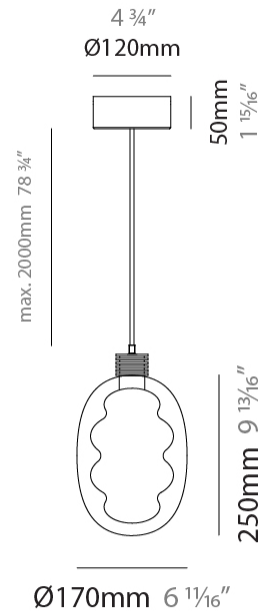

DALMA MONOPOINT SUSPENSION

D141280-

base number   Holder   Finish
Options   Options

1. To build a product code in our configurator select the specify button on the base model # product page
2. To build a manual product code on this datasheet choose from the options listed below in blue font and add the suffix to the base model #

GENERAL

Series: Dalma
Subseries: Dalma Monopoint
Brand: Cangini & Tucci
Division: Design
Mounting Type: Suspension
Mounting Location: Ceiling
Subcategory: Pendant

PHYSICAL

Shape: Oval
Diameter (mm): 170
Diameter (in): 6 ¹¹/₁₆
Width (mm): 250
Width (in): 9 ¹³/₁₆
Height (mm): 2250
Height (in): 88 ⁹/₁₆
Light Distribution: Omnidirectional
Fixture Finish: [AMB](#) / [GRN](#) / [PNK](#) / [RUB](#) / [SKB](#) / [SMK](#) / [TOB](#) / [TRA](#)
Holder Finish: [BCN](#) / [CHA](#) / [FGD](#)
Fixture Material: Glass / Metal
Cable Details: 2000mm/78 3/4" Transparent Cable

ELECTRICAL

Lamp Type: LED
Input Wattage (W): 9
Dimming: Non-Dimming / Phase Dimming (120vac Only)
Driver Included: Yes
Driver Location: Integrated
Driver Type: Constant Current- Universal
Driver Class: Class 2
Input Voltage (V): 120 - 277
Constant Current (MA): 350

LED

Color Temperature (°K): 2700 / 3000
Max. Delivered Lumen (lm): 1125
CRI: >95 CRI
Lamp Life (hrs): 50000

OPTICAL

RATINGS AND CERTIFICATIONS

Certified By: Certified for North American Standards
IP rating: IP20