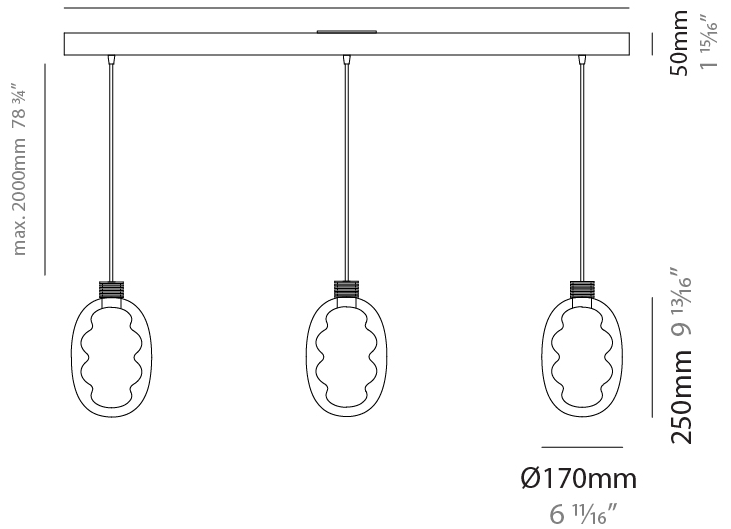

#### PHYSICAL

Shape: Oval  
Diameter (mm): 170  
Diameter (in): 6 <sup>11</sup>/<sub>16</sub>  
Width (mm): 250  
Width (in): 9 <sup>13</sup>/<sub>16</sub>  
Height (mm): 2250  
Height (in): 88 <sup>9</sup>/<sub>16</sub>  
Light Distribution: Omnidirectional  
Fixture Finish: [AMB](#) / [GRN](#) / [PNK](#) / [RUB](#) / [SKB](#) / [SMK](#) / [TOB](#) / [TRA](#)  
Holder Finish: [BCN](#) / [CHA](#) / [FGD](#)  
Fixture Material: Glass / Metal  
Cable Details: 2000mm/78 3/4" Transparent Cable

#### PHYSICAL

Shape: Oval  
 Diameter (mm): 170  
 Diameter (in): 6 11/16  
 Length (mm): 1200  
 Length (in): 47 1/4  
 Width (mm): 250  
 Width (in): 9 13/16  
 Height (mm): 2250  
 Height (in): 88 9/16  
 Light Distribution: Omnidirectional  
 Fixture Finish: [AMB](#) / [GRN](#) / [PNK](#) / [RUB](#) / [SKB](#) / [SMK](#) / [TOB](#) / [TRA](#)  
 Holder Finish: [BCN](#) / [CHA](#) / [FGD](#)  
 Fixture Material: Glass / Metal  
 Cable Details: 2000mm/78 3/4" Transparent Cable

#### RATINGS AND CERTIFICATIONS

Certified By: Certified for North American Standards  
 IP rating: IP20

Ø125mm 4 15/16"

Round cover plate

1200mm 47 1/4"

### PHYSICAL

Shape: Oval  
 Diameter (mm): 170  
 Diameter (in): 6 <sup>11</sup>/<sub>16</sub>  
 Height (mm): 330  
 Height (in): 13  
 Light Distribution: Omnidirectional  
 Fixture Finish: [AMB](#) / [GRN](#) / [PNK](#) / [RUB](#) / [SKB](#) / [SMK](#) / [TOB](#) / [TRA](#)  
 Holder Finish: [BCN](#) / [CHA](#) / [FGD](#)  
 Fixture Material: Glass / Metal