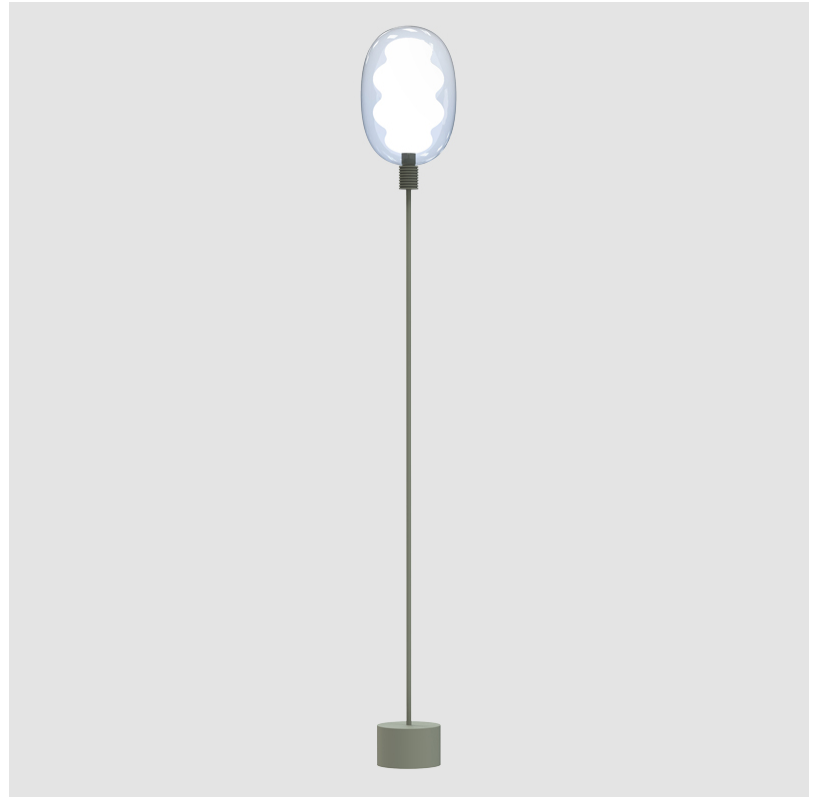

DALMA PORTABLE

D144041- _____ - _____

base number   Holder   Finish
Options   Options   Options

1. To build a product code in our configurator select the specify button on the base model # product page
2. To build a manual product code on this datasheet choose from the options listed below in blue font and add the suffix to the base model #

GENERAL

Series: Dalma
Brand: Cangini & Tucci
Division: Design
Mounting Type: Portable
Mounting Location: Floor
Subcategory: Table

PHYSICAL

Shape: Oval
Diameter (mm): 170
Diameter (in): 6 ¹¹/₁₆
Height (mm): 1850
Height (in): 72 ¹³/₁₆
Light Distribution: Omnidirectional
Fixture Finish: [AMB](#) / [GRN](#) / [PNK](#) / [RUB](#) / [SKB](#) / [SMK](#) / [TOB](#) / [TRA](#)
Holder Finish: [BCN](#) / [CHA](#) / [FGD](#)
Fixture Material: Glass / Metal

ELECTRICAL

Lamp Type: LED (Zhaga Standard)
Input Wattage (W): 12
Dimming: Non-Dimming / Phase Dimming (120vac Only)
Driver Included: Yes
Driver Location: Integrated
Driver Type: Constant Current- Universal
Driver Class: Class 2
Input Voltage (V): 120
Constant Current (MA): 350

LED

Color Temperature (°K): 2700 / 3000
Max. Delivered Lumen (lm): 1500
CRI: >95 CRI
Lamp Life (hrs): 50000

OPTICAL

RATINGS AND CERTIFICATIONS

Certified By: Certified for North American Standards
IP rating: IP20

PROJECT	_____
TYPE	_____
SPECIFIER	_____
QUANTITY	_____
DATE	_____