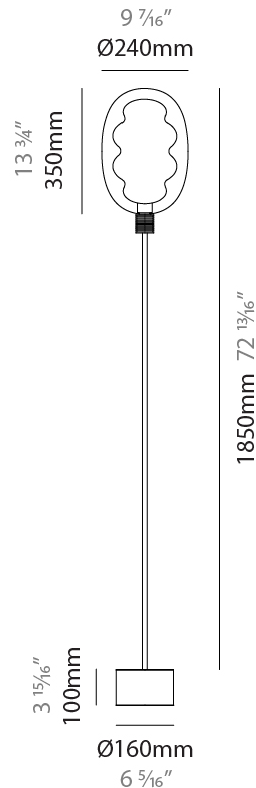

DALMA PORTABLE

D144041- _____ - _____

base number   Holder   Finish
Options   Options   Options

1. To build a product code in our configurator select the specify button on the base model # product page
2. To build a manual product code on this datasheet choose from the options listed below in blue font and add the suffix to the base model #

GENERAL

Series: Dalma
Brand: Cangini & Tucci
Division: Design
Mounting Type: Portable
Mounting Location: Floor
Subcategory: Table

PHYSICAL

Shape: Oval
Diameter (mm): 170
Diameter (in): 6 ¹¹/₁₆
Height (mm): 1850
Height (in): 72 ¹³/₁₆
Light Distribution: Omnidirectional
Fixture Finish: [AMB](#) / [GRN](#) / [PNK](#) / [RUB](#) / [SKB](#) / [SMK](#) / [TOB](#) / [TRA](#)
Holder Finish: [BCN](#) / [CHA](#) / [FGD](#)
Fixture Material: Glass / Metal

ELECTRICAL

Lamp Type: LED (Zhaga Standard)
Input Wattage (W): 12
Dimming: Non-Dimming / Phase Dimming (120vac Only)
Driver Included: Yes
Driver Location: Integrated
Driver Type: Constant Current- Universal
Driver Class: Class 2
Input Voltage (V): 120
Constant Current (MA): 350

LED

Color Temperature (°K): 2700 / 3000
Max. Delivered Lumen (lm): 1500
CRI: >95 CRI
Lamp Life (hrs): 50000

OPTICAL

RATINGS AND CERTIFICATIONS

Certified By: Certified for North American Standards
IP rating: IP20

PROJECT	_____
TYPE	_____
SPECIFIER	_____
QUANTITY	_____
DATE	_____