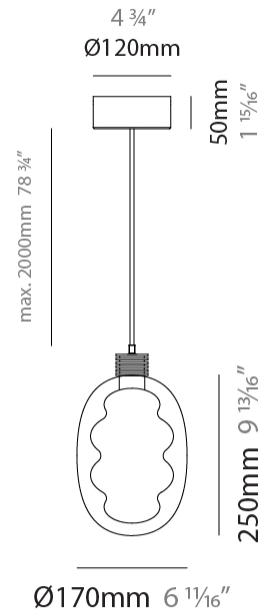

DALMA MONOPOINT SUSPENSION

D141280-

base number   Holder Options   Finish Options

1. To build a product code in our configurator select the specify button on the base model # product page
2. To build a manual product code on this datasheet choose from the options listed below in blue font and add the suffix to the base model #

GENERAL

Series: Dalma
Subseries: Dalma Monopoint
Brand: Cangini & Tucci
Division: Design
Mounting Type: Suspension
Mounting Location: Ceiling
Subcategory: Pendant

PHYSICAL

Shape: Oval
Diameter (mm): 170
Diameter (in): 6 ¹¹/₁₆
Width (mm): 250
Width (in): 9 ¹³/₁₆
Height (mm): 2250
Height (in): 88 ⁹/₁₆
Light Distribution: Omnidirectional
Fixture Finish: [AMB](#) / [GRN](#) / [PNK](#) / [RUB](#) / [SKB](#) / [SMK](#) / [TOB](#) / [TRA](#)
Holder Finish: [BCN](#) / [CHA](#) / [FGD](#)
Fixture Material: Glass / Metal
Cable Details: 2000mm/78 3/4" Transparent Cable

ELECTRICAL

Lamp Type: LED
Input Wattage (W): 9
Dimming: Non-Dimming / Phase Dimming (120vac Only)
Driver Included: Yes
Driver Location: Integrated
Driver Type: Constant Current- Universal
Driver Class: Class 2
Input Voltage (V): 120 - 277
Constant Current (MA): 350

LED

Color Temperature (°K): 2700 / 3000
Max. Delivered Lumen (lm): 1125
CRI: >95 CRI
Lamp Life (hrs): 50000

OPTICAL

RATINGS AND CERTIFICATIONS

Certified By: Certified for North American Standards
IP rating: IP20

PROJECT
TYPE
SPECIFIER
QUANTITY
DATE