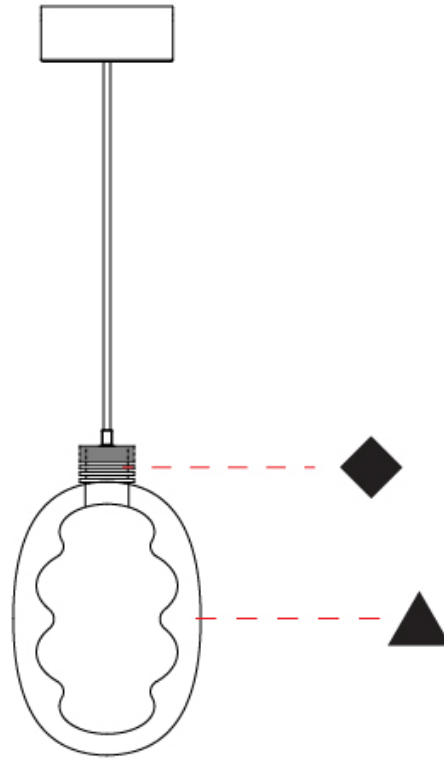

DALMA MONOPOINT SUSPENSION

D141280-

PROJECT _____

TYPE _____

SPECIFIER _____

QUANTITY _____

DATE _____

D