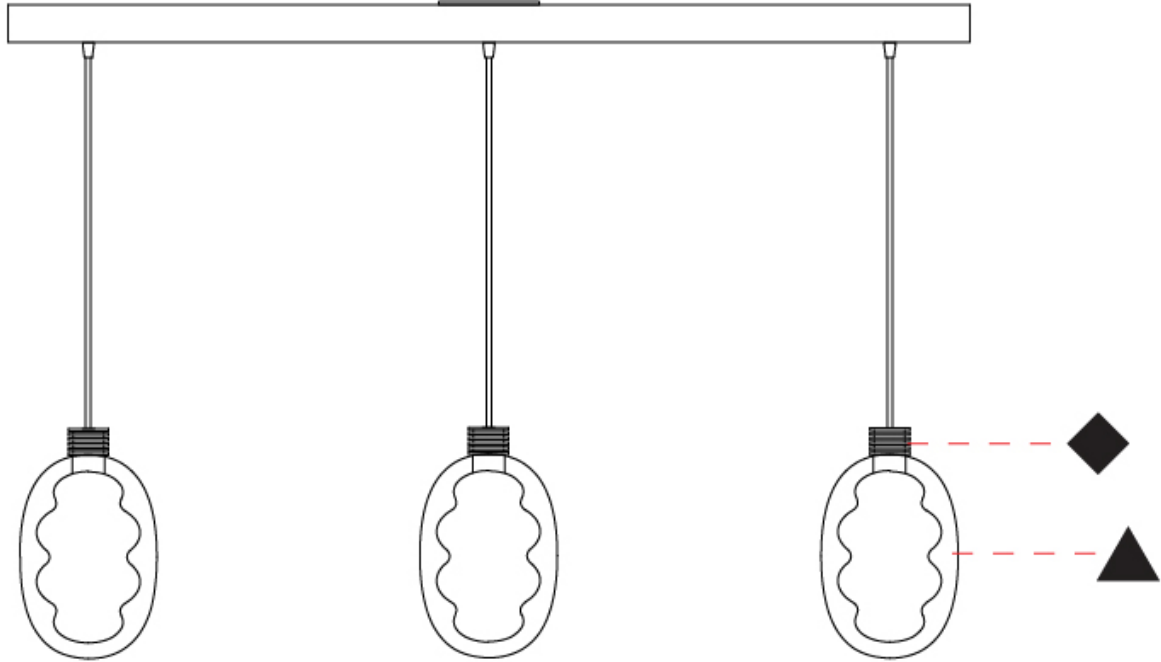

DALMA 3 LIGHT LINEAR SUSPENSION

D141282-

PROJECT

TYPE

SPECIFIER

QUANTITY

DATE

D