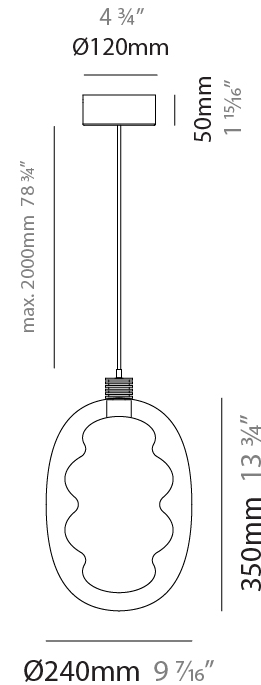

PROJECT	_____
TYPE	_____
SPECIFIER	_____
QUANTITY	_____
DATE	_____

DALMA MONOPOINT SUSPENSION

D141281-

base number   Holder Options   Finish Options

1. To build a product code in our configurator select the specify button on the base model # product page
2. To build a manual product code on this datasheet choose from the options listed below in blue font and add the suffix to the base model #

GENERAL

Series: Dalma
Subseries: Dalma Monopoint
Brand: Cangini & Tucci
Division: Design
Mounting Type: Suspension
Mounting Location: Ceiling
Subcategory: Pendant

PHYSICAL

Shape: Oval
Diameter (mm): 240
Diameter (in): 9 7/16
Width (mm): 350
Width (in): 13 3/4
Height (mm): 2350
Height (in): 92 1/2
Light Distribution: Omnidirectional
Fixture Finish: [AMB](#) / [GRN](#) / [PNK](#) / [RUB](#) / [SKB](#) / [SMK](#) / [TOB](#) / [TRA](#)
Holder Finish: [BCN](#) / [CHA](#) / [FGD](#)
Fixture Material: Glass / Metal
Cable Details: 2000mm/78 3/4" Transparent Cable

ELECTRICAL

Lamp Type: LED
Input Wattage (W): 12
Dimming: Non-Dimming / Phase Dimming (120vac Only)
Driver Included: Yes
Driver Location: Integrated
Driver Type: Constant Current- Universal
Driver Class: Class 2
Input Voltage (V): 120
Constant Current (MA): 350

LED

Color Temperature (°K): 2700 / 3000
Max. Delivered Lumen (lm): 1500
CRI: >95 CRI
Lamp Life (hrs): 50000

OPTICAL

RATINGS AND CERTIFICATIONS

Certified By: Certified for North American Standards
IP rating: IP20