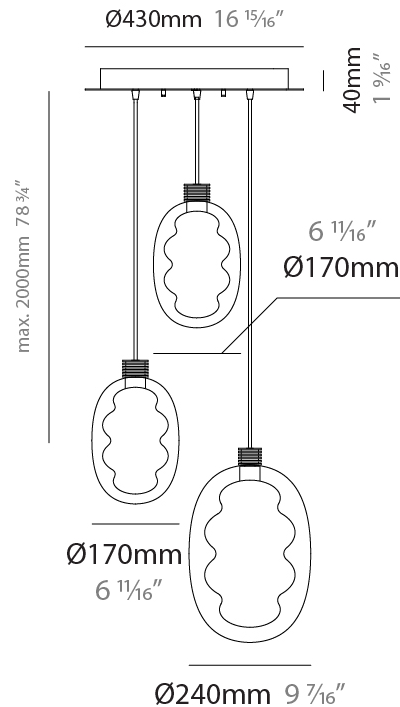

PROJECT	_____
TYPE	_____
SPECIFIER	_____
QUANTITY	_____
DATE	_____

DALMA 3 LIGHT CLUSTER SUSPENSION

D141283-

base number	Holder	Finish
	Options	Options

1. To build a product code in our configurator select the specify button on the base model # product page
2. To build a manual product code on this datasheet choose from the options listed below in blue font and add the suffix to the base model #

GENERAL

Series: Dalma
Subseries: Dalma 3 Light Cluster
Brand: Cangini & Tucci
Division: Design
Mounting Type: Suspension
Mounting Location: Ceiling
Subcategory: Pendant

PHYSICAL

Shape: Oval
Diameter (mm): 430
Diameter (in): 16 ¹⁵/₁₆
Width (mm): 350
Width (in): 13 ³/₄
Height (mm): 2350
Height (in): 92 ¹/₂
Light Distribution: Omnidirectional
Fixture Finish: AMB / GRN / PNK / RUB / SKB / SMK / TOB / TRA
Holder Finish: BCN / CHA / FGD
Fixture Material: Glass / Metal
Cable Details: 2000mm/78 3/4" Transparent Cable

ELECTRICAL

Lamp Type: LED
Input Wattage (W): 30
Dimming: Non-Dimming / Phase Dimming (120vac Only)
Driver Included: Yes
Driver Location: Integrated
Driver Type: Constant Current- Universal
Driver Class: Class 2
Input Voltage (V): 120
Constant Current (MA): 350

LED

Color Temperature (°K): 2700 / 3000
Max. Delivered Lumen (lm): 3750
CRI: >95 CRI
Lamp Life (hrs): 50000

OPTICAL

RATINGS AND CERTIFICATIONS

Certified By: Certified for North American Standards
IP rating: IP20