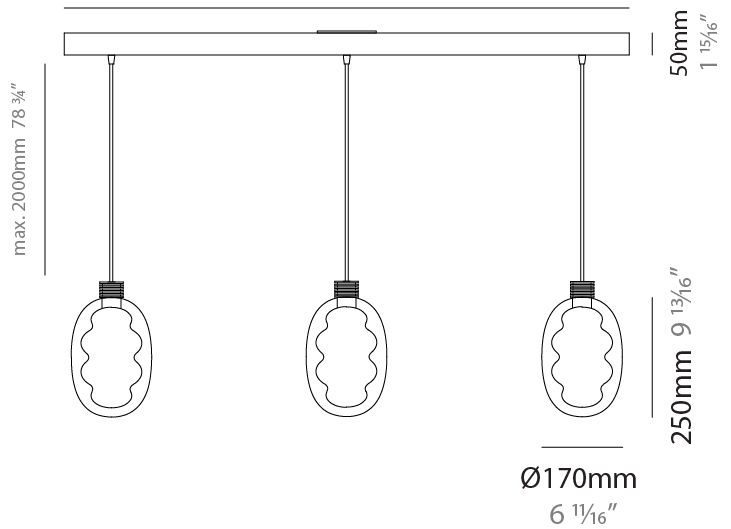

#### PHYSICAL

Shape: Oval
Diameter (mm): 240
Diameter (in): 9 7/16
Width (mm): 350
Width (in): 13 3/4
Height (mm): 2350
Height (in): 92 1/2
Fixture Finish: <a href="#">AMB</a> / <a href="#">GRN</a> / <a href="#">PNK</a> / <a href="#">RUB</a> / <a href="#">SKB</a> / <a href="#">SMK</a> / <a href="#">TOB</a> / <a href="#">TRA</a> / <a href="#">SWH</a>
Holder Finish: <a href="#">BCN</a> / <a href="#">CHA</a> / <a href="#">FGD</a>
Fixture Material: Glass / Metal
Primary Material: Glass - Borosilicate
Cable Details: 2000mm/78 3/4" Transparent Cable

#### PHYSICAL

Shape: Oval
Diameter (mm): 170
Diameter (in): 6 11/16
Length (mm): 1200
Length (in): 47 1/4
Width (mm): 250
Width (in): 9 13/16
Height (mm): 2250
Height (in): 88 9/16
Fixture Finish: <a href="#">AMB</a> / <a href="#">GRN</a> / <a href="#">PNK</a> / <a href="#">RUB</a> / <a href="#">SKB</a> / <a href="#">SMK</a> / <a href="#">TOB</a> / <a href="#">TRA</a> / <a href="#">SWH</a>
Holder Finish: <a href="#">BCN</a> / <a href="#">CHA</a> / <a href="#">FGD</a>
Fixture Material: Glass / Metal
Primary Material: Glass - Borosilicate
Cable Details: 2000mm/78 3/4" Transparent Cable

#### RATINGS AND CERTIFICATIONS

Certified By: Certified for North American Standards
IP rating: IP20

Ø125mm 4 15/16"

Round cover plate

1200mm 47 1/4"

#### PHYSICAL

Shape: Oval  
 Diameter (mm): 430  
 Diameter (in): 16 <sup>15</sup>/<sub>16</sub>"  
 Width (mm): 350  
 Width (in): 13 <sup>3</sup>/<sub>4</sub>"  
 Height (mm): 2350  
 Height (in): 92 <sup>1</sup>/<sub>2</sub>"  
 Fixture Finish: [AMB](#) / [GRN](#) / [PNK](#) / [RUB](#) / [SKB](#) / [SMK](#) / [TOB](#) / [TRA](#) / [SWH](#)  
 Holder Finish: [BCN](#) / [CHA](#) / [FGD](#)  
 Fixture Material: Glass / Metal  
 Primary Material: Glass - Borosilicate  
 Cable Details: 2000mm/78 3/4" Transparent Cable