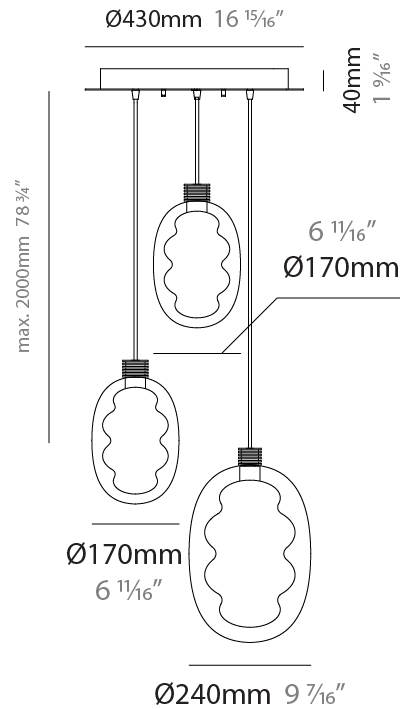

DALMA 3 LIGHT CLUSTER SUSPENSION

D141283-

base number   Color   Holder   Finish
Temperature   Options   Options

1. To build a product code in our configurator select the specify button on the base model # product page
2. To build a manual product code on this datasheet choose from the options listed below in blue font and add the suffix to the base model #

GENERAL

Series: Dalma
Subseries: Dalma 3 Light Cluster
Partner: Cangini & Tucci
Division: Design
Installation: Suspension
Product Type: Pendant
Mounting Location: Ceiling

PHYSICAL

Shape: Oval
Diameter (mm): 430
Diameter (in): 16 ¹⁵/₁₆"
Width (mm): 350
Width (in): 13 ³/₄"
Height (mm): 2350
Height (in): 92 ¹/₂"
Fixture Finish: [AMB](#) / [GRN](#) / [PNK](#) / [RUB](#) / [SKB](#) / [SMK](#) / [TOB](#) / [TRA](#) / [SWH](#)
Holder Finish: [BCN](#) / [CHA](#) / [FGD](#)
Fixture Material: Glass / Metal
Primary Material: Glass - Borosilicate
Cable Details: 2000mm/78 3/4" Transparent Cable

ELECTRICAL

Lamp Type: LED
Input Wattage (W): 30
Dimming: Non-Dimming / Phase Dimming (120vac Only)
Driver Included: Yes
Driver Location: Integrated
Driver Type: Constant Current- Universal
Driver Class: Class 2
Input Voltage (V): 120
Constant Current (MA): 350

LED

Color Temperature (°K): 2700 / 3000
Max. Delivered Lumen (lm): 3750
CRI: >95 CRI
Lamp Life (hrs): 50000

OPTICAL

RATINGS AND CERTIFICATIONS

Certified By: Certified for North American Standards
IP rating: IP20

PROJECT
TYPE
SPECIFIER
QUANTITY
DATE