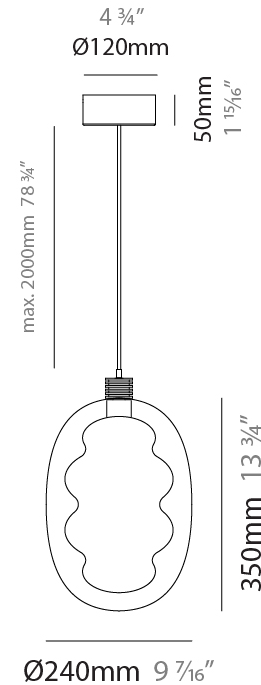

PROJECT	_____
TYPE	_____
SPECIFIER	_____
QUANTITY	_____
DATE	_____

DALMA MONOPOINT SUSPENSION

D141281-

base number	Color Temperature	Holder Options	Finish Options

1. To build a product code in our configurator select the specify button on the base model # product page
2. To build a manual product code on this datasheet choose from the options listed below in blue font and add the suffix to the base model #

GENERAL

Series: Dalma
Subseries: Dalma Monopoint
Partner: Cangini & Tucci
Division: Design
Installation: Suspension
Product Type: Pendant
Mounting Location: Ceiling

PHYSICAL

Shape: Oval
Diameter (mm): 240
Diameter (in): 9 7/16
Width (mm): 350
Width (in): 13 3/4
Height (mm): 2350
Height (in): 92 1/2
Fixture Finish: AMB / GRN / PNK / RUB / SKB / SMK / TOB / TRA / SWH
Holder Finish: BCN / CHA / FGD
Fixture Material: Glass / Metal
Primary Material: Glass - Borosilicate
Cable Details: 2000mm/78 3/4" Transparent Cable

ELECTRICAL

Lamp Type: LED
Input Wattage (W): 12
Dimming: Non-Dimming / Phase Dimming (120vac Only)
Driver Included: Yes
Driver Location: Integrated
Driver Type: Constant Current- Universal
Driver Class: Class 2
Input Voltage (V): 120
Constant Current (MA): 350

LED

Color Temperature (°K): 2700 / 3000
Max. Delivered Lumen (lm): 1500
CRI: >95 CRI
Lamp Life (hrs): 50000

OPTICAL

RATINGS AND CERTIFICATIONS

Certified By: Certified for North American Standards
IP rating: IP20