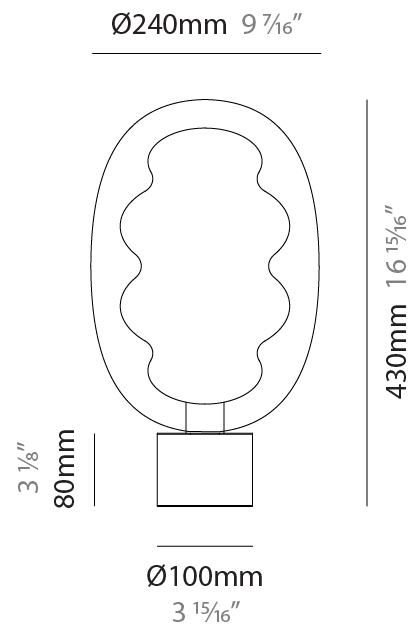

DALMA PORTABLE

D144039-

base number   Holder Options   Finish Options

1. To build a product code in our configurator select the specify button on the base model # product page
2. To build a manual product code on this datasheet choose from the options listed below in blue font and add the suffix to the base model #

GENERAL

Series: Dalma
Brand: Cangini & Tucci
Division: Design
Mounting Type: Portable
Mounting Location: Table
Subcategory: Table

PHYSICAL

Shape: Oval
Diameter (mm): 240
Diameter (in): 9 7/16
Height (mm): 430
Height (in): 16 15/16
Light Distribution: Omnidirectional
Fixture Finish: [AMB](#) / [GRN](#) / [PNK](#) / [RUB](#) / [SKB](#) / [SMK](#) / [TOB](#) / [TRA](#)
Holder Finish: [BCN](#) / [CHA](#) / [FGD](#)
Fixture Material: Glass / Metal

ELECTRICAL

Lamp Type: LED (Zhaga Standard)
Input Wattage (W): 12
Dimming: Non-Dimming / Phase Dimming (120vac Only)
Driver Included: Yes
Driver Location: Integrated
Driver Type: Constant Current- Universal
Driver Class: Class 2
Input Voltage (V): 120
Constant Current (MA): 350

LED

Color Temperature (°K): 2700 / 3000
Max. Delivered Lumen (lm): 1500
CRI: >95 CRI
Lamp Life (hrs): 50000

OPTICAL

RATINGS AND CERTIFICATIONS

Certified By: Certified for North American Standards
IP rating: IP20

PROJECT
TYPE
SPECIFIER
QUANTITY
DATE