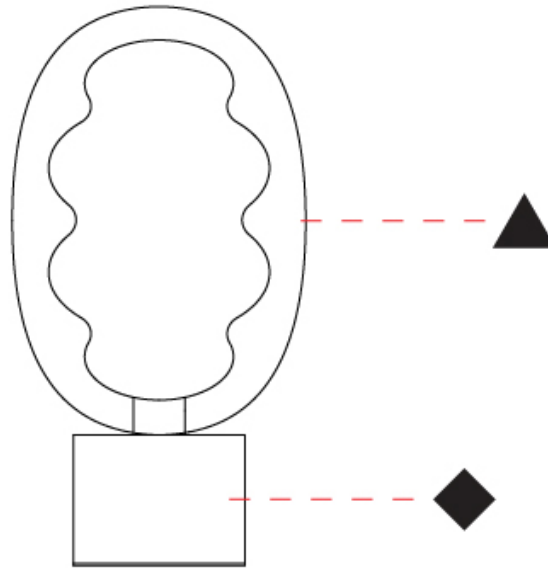

DALMA PORTABLE

D144038-

PROJECT

TYPE

SPECIFIER

QUANTITY

DATE

D