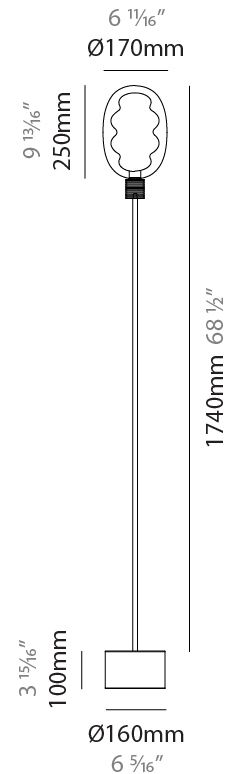

DALMA PORTABLE

D144042- -

base number   Holder Options   Finish Options

1. To build a product code in our configurator select the specify button on the base model # product page
2. To build a manual product code on this datasheet choose from the options listed below in blue font and add the suffix to the base model #

GENERAL

Series: Dalma
Brand: Cangini & Tucci
Division: Design
Mounting Type: Portable
Mounting Location: Floor
Subcategory: Table

PHYSICAL

Shape: Oval
Diameter (mm): 170
Diameter (in): 6 ¹¹/₁₆
Height (mm): 1740
Height (in): 68 ¹/₂
Light Distribution: Omnidirectional
Fixture Finish: [AMB](#) / [GRN](#) / [PNK](#) / [RUB](#) / [SKB](#) / [SMK](#) / [TOB](#) / [TRA](#)
Holder Finish: [BCN](#) / [CHA](#) / [FGD](#)
Fixture Material: Glass / Metal

ELECTRICAL

Lamp Type: LED (Zhaga Standard)
Input Wattage (W): 9
Dimming: Non-Dimming / Phase Dimming (120vac Only)
Driver Included: Yes
Driver Location: Integrated
Driver Type: Constant Current- Universal
Driver Class: Class 2
Input Voltage (V): 120
Constant Current (MA): 350

LED

Color Temperature (°K): 2700 / 3000
Max. Delivered Lumen (lm): 1125
CRI: >95 CRI
Lamp Life (hrs): 50000

OPTICAL

RATINGS AND CERTIFICATIONS

Certified By: Certified for North American Standards
IP rating: IP20

PROJECT
TYPE
SPECIFIER
QUANTITY
DATE