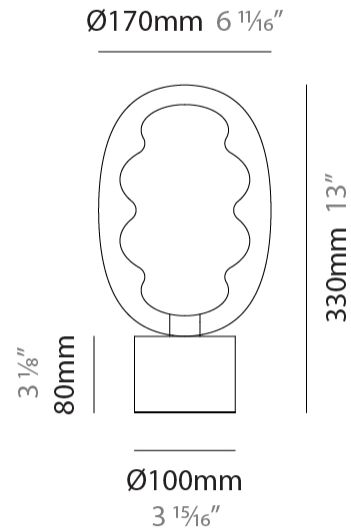

DALMA PORTABLE

D144038- _____

base number   Holder Options   Finish Options

1. To build a product code in our configurator select the specify button on the base model # product page
2. To build a manual product code on this datasheet choose from the options listed below in blue font and add the suffix to the base model #

GENERAL

Series: Dalma
Brand: Cangini & Tucci
Division: Design
Mounting Type: Portable
Mounting Location: Table
Subcategory: Table

PHYSICAL

Shape: Oval
Diameter (mm): 170
Diameter (in): 6 ¹¹/₁₆
Height (mm): 330
Height (in): 13
Light Distribution: Omnidirectional
Fixture Finish: [AMB](#) / [GRN](#) / [PNK](#) / [RUB](#) / [SKB](#) / [SMK](#) / [TOB](#) / [TRA](#)
Holder Finish: [BCN](#) / [CHA](#) / [FGD](#)
Fixture Material: Glass / Metal

ELECTRICAL

Lamp Type: LED (Zhaga Standard)
Input Wattage (W): 9
Dimming: Non-Dimming / Phase Dimming (120vac Only)
Driver Included: Yes
Driver Location: Integrated
Driver Type: Constant Current- Universal
Driver Class: Class 2
Input Voltage (V): 120
Constant Current (MA): 350

LED

Color Temperature (°K): 2700 / 3000
Max. Delivered Lumen (lm): 1125
CRI: >95 CRI
Lamp Life (hrs): 50000

OPTICAL

RATINGS AND CERTIFICATIONS

Certified By: Certified for North American Standards
IP rating: IP20

PROJECT
TYPE
SPECIFIER
QUANTITY
DATE