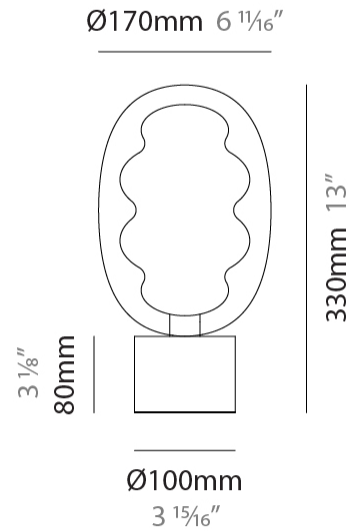

DALMA PORTABLE

D144038-

base number   Color   Holder   Finish
Temperature   Options   Options

1. To build a product code in our configurator select the specify button on the base model # product page
2. To build a manual product code on this datasheet choose from the options listed below in blue font and add the suffix to the base model #

GENERAL

Series: Dalma
Partner: Cangini & Tucci
Division: Design
Installation: Portable
Product Type: Table
Mounting Location: Table

PHYSICAL

Shape: Oval
Diameter (mm): 170
Diameter (in): 6 ¹¹/₁₆
Height (mm): 330
Height (in): 13
[Fixture Finish: AMB / GRN / PNK / RUB / SKB / SMK / TOB / TRA / SWH](#)
Holder Finish: BCN / CHA / FGD
Fixture Material: Glass / Metal
Primary Material: Glass - Borosilicate

ELECTRICAL

Lamp Type: LED (Zhaga Standard)
Input Wattage (W): 9
Dimming: Non-Dimming / Phase Dimming (120vac Only)
Driver Included: Yes
Driver Location: Integrated
Driver Type: Constant Current- Universal
Driver Class: Class 2
Input Voltage (V): 120
Constant Current (MA): 350

LED

[Color Temperature (°K): 2700 / 3000](#)
Max. Delivered Lumen (lm): 1125
CRI: >95 CRI
Lamp Life (hrs): 50000

OPTICAL

RATINGS AND CERTIFICATIONS

Certified By: Certified for North American Standards
IP rating: IP20

PROJECT
TYPE
SPECIFIER
QUANTITY
DATE