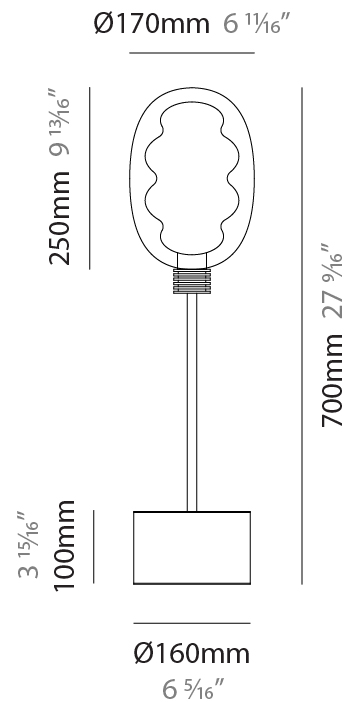

DALMA PORTABLE

D144040- _____

base number   Holder Options   Finish Options

PROJECT
TYPE
SPECIFIER
QUANTITY
DATE

1. To build a product code in our configurator select the specify button on the base model # product page
2. To build a manual product code on this datasheet choose from the options listed below in blue font and add the suffix to the base model #

GENERAL

Series: Dalma
Brand: Cangini & Tucci
Division: Design
Mounting Type: Portable
Mounting Location: Table
Subcategory: Table

PHYSICAL

Shape: Oval
Diameter (mm): 170
Diameter (in): 6 11/16
Height (mm): 700
Height (in): 27 9/16
Light Distribution: Omnidirectional
Fixture Finish: [AMB](#) / [GRN](#) / [PNK](#) / [RUB](#) / [SKB](#) / [SMK](#) / [TOB](#) / [TRA](#)
Holder Finish: [BCN](#) / [CHA](#) / [FGD](#)
Fixture Material: Glass / Metal

ELECTRICAL

Lamp Type: LED (Zhaga Standard)
Input Wattage (W): 9
Dimming: Non-Dimming / Phase Dimming (120vac Only)
Driver Included: Yes
Driver Location: Integrated
Driver Type: Constant Current- Universal
Driver Class: Class 2
Input Voltage (V): 120
Constant Current (MA): 350

LED

Color Temperature (°K): 2700 / 3000
Max. Delivered Lumen (lm): 1125
CRI: >95 CRI
Lamp Life (hrs): 50000

OPTICAL

RATINGS AND CERTIFICATIONS

Certified By: Certified for North American Standards
IP rating: IP20