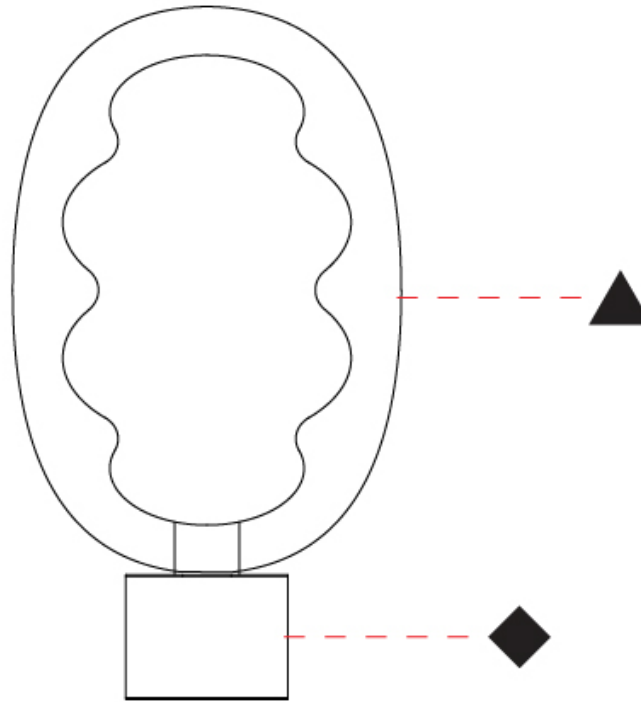

D144039-

PROJECT
TYPE
SPECIFIER
QUANTITY
DATE

D