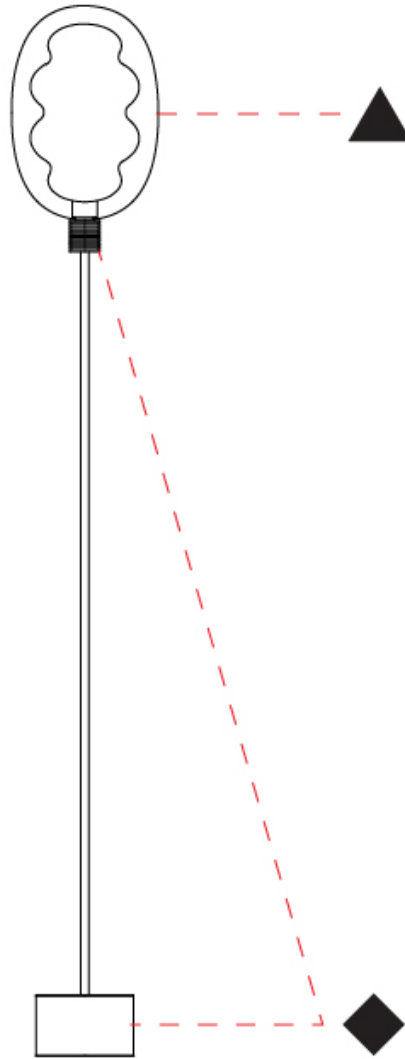

DALMA PORTABLE

D144041-

PROJECT _____

TYPE _____

SPECIFIER _____

QUANTITY _____

DATE _____

D