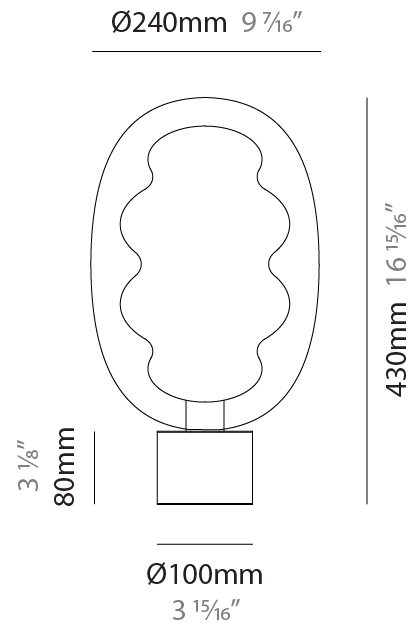

DALMA PORTABLE

D144039-

base number   Color   Holder   Finish
Temperature   Options   Options

1. To build a product code in our configurator select the specify button on the base model # product page
2. To build a manual product code on this datasheet choose from the options listed below in blue font and add the suffix to the base model #

GENERAL

Series: Dalma
Partner: Cangini & Tucci
Division: Design
Installation: Portable
Product Type: Table
Mounting Location: Table

PHYSICAL

Shape: Oval
Diameter (mm): 240
Diameter (in): 9 7/16
Height (mm): 430
Height (in): 16 15/16
Fixture Finish: [AMB](#) / [GRN](#) / [PNK](#) / [RUB](#) / [SKB](#) / [SMK](#) / [TOB](#) / [TRA](#) / [SWH](#)
Holder Finish: [BCN](#) / [CHA](#) / [FGD](#)
Fixture Material: Glass / Metal
Primary Material: Glass - Borosilicate

ELECTRICAL

Lamp Type: LED (Zhaga Standard)
Input Wattage (W): 12
Dimming: Non-Dimming / Phase Dimming (120vac Only)
Driver Included: Yes
Driver Location: Integrated
Driver Type: Constant Current- Universal
Driver Class: Class 2
Input Voltage (V): 120
Constant Current (MA): 350

LED

Color Temperature (°K): [2700](#) / [3000](#)
Max. Delivered Lumen (lm): 1500
CRI: >95 CRI
Lamp Life (hrs): 50000

OPTICAL

RATINGS AND CERTIFICATIONS

Certified By: Certified for North American Standards
IP rating: IP20

PROJECT
TYPE
SPECIFIER
QUANTITY
DATE