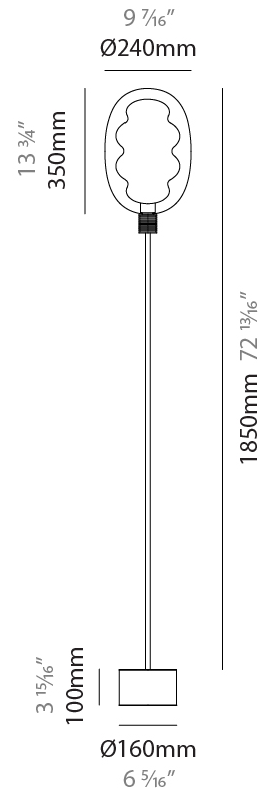

DALMA PORTABLE

D144041- _____ - _____

base number   Holder   Finish
Options   Options   Options

1. To build a product code in our configurator select the specify button on the base model # product page
2. To build a manual product code on this datasheet choose from the options listed below in blue font and add the suffix to the base model #

GENERAL

Series: Dalma
Brand: Cangini & Tucci
Division: Design
Mounting Type: Portable
Mounting Location: Floor
Subcategory: Table

PHYSICAL

Shape: Oval
Diameter (mm): 170
Diameter (in): 6 ¹¹/₁₆
Height (mm): 1850
Height (in): 72 ¹³¹/₆
Light Distribution: Omnidirectional
Fixture Finish: [AMB](#) / [GRN](#) / [PNK](#) / [RUB](#) / [SKB](#) / [SMK](#) / [TOB](#) / [TRA](#)
Holder Finish: [BCN](#) / [CHA](#) / [FGD](#)
Fixture Material: Glass / Metal

ELECTRICAL

Lamp Type: LED (Zhaga Standard)
Input Wattage (W): 12
Dimming: Non-Dimming / Phase Dimming (120vac Only)
Driver Included: Yes
Driver Location: Integrated
Driver Type: Constant Current- Universal
Driver Class: Class 2
Input Voltage (V): 120
Constant Current (MA): 350

LED

Color Temperature (°K): 2700 / 3000
Max. Delivered Lumen (lm): 1500
CRI: >95 CRI
Lamp Life (hrs): 50000

OPTICAL

RATINGS AND CERTIFICATIONS

Certified By: Certified for North American Standards
IP rating: IP20

PROJECT	_____
TYPE	_____
SPECIFIER	_____
QUANTITY	_____
DATE	_____