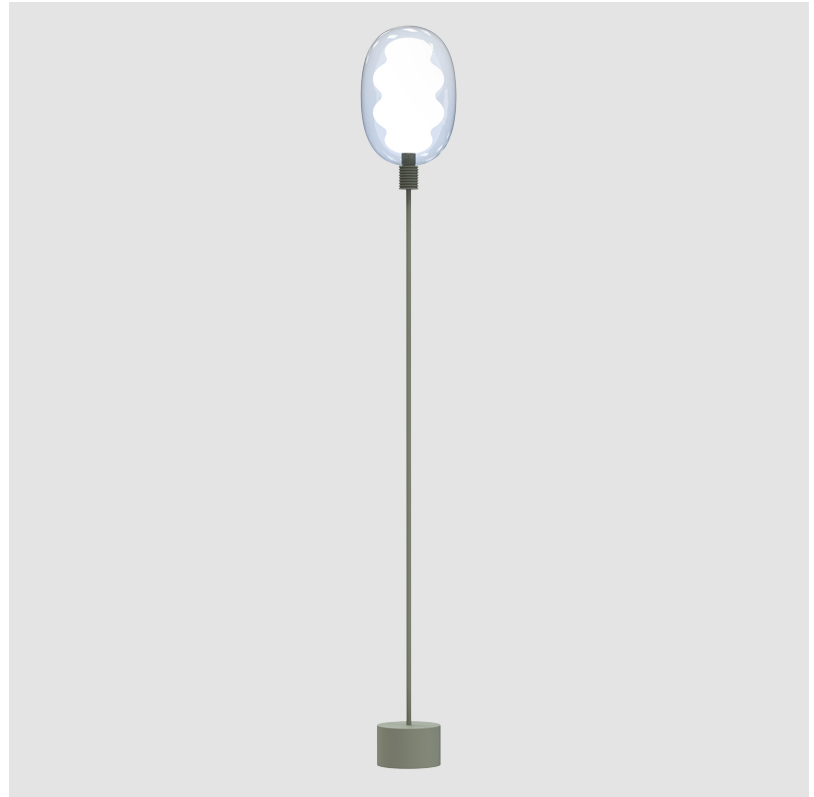

DALMA PORTABLE

D144041- _____ - _____

base number   Holder   Finish
Options   Options   Options

1. To build a product code in our configurator select the specify button on the base model # product page
2. To build a manual product code on this datasheet choose from the options listed below in blue font and add the suffix to the base model #

GENERAL

Series: Dalma
Brand: Cangini & Tucci
Division: Design
Mounting Type: Portable
Mounting Location: Floor
Subcategory: Table

PHYSICAL

Shape: Oval
Diameter (mm): 170
Diameter (in): 6 ¹¹/₁₆
Height (mm): 1850
Height (in): 72 ¹³¹/₆
Light Distribution: Omnidirectional
Fixture Finish: [AMB](#) / [GRN](#) / [PNK](#) / [RUB](#) / [SKB](#) / [SMK](#) / [TOB](#) / [TRA](#)
Holder Finish: [BCN](#) / [CHA](#) / [FGD](#)
Fixture Material: Glass / Metal

ELECTRICAL

Lamp Type: LED (Zhaga Standard)
Input Wattage (W): 12
Dimming: Non-Dimming / Phase Dimming (120vac Only)
Driver Included: Yes
Driver Location: Integrated
Driver Type: Constant Current- Universal
Driver Class: Class 2
Input Voltage (V): 120
Constant Current (MA): 350

LED

Color Temperature (°K): 2700 / 3000
Max. Delivered Lumen (lm): 1500
CRI: >95 CRI
Lamp Life (hrs): 50000

OPTICAL

RATINGS AND CERTIFICATIONS

Certified By: Certified for North American Standards
IP rating: IP20

PROJECT	_____
TYPE	_____
SPECIFIER	_____
QUANTITY	_____
DATE	_____