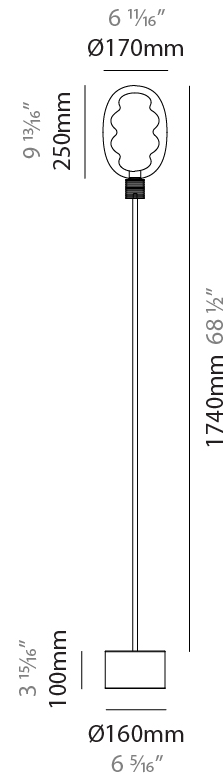

DALMA PORTABLE

D144042-

base number   Color   Holder   Finish
Temperature   Options   Options

1. To build a product code in our configurator select the specify button on the base model # product page
2. To build a manual product code on this datasheet choose from the options listed below in blue font and add the suffix to the base model #

GENERAL

Series: Dalma
Partner: Cangini & Tucci
Division: Design
Installation: Portable
Product Type: Table
Mounting Location: Floor

PHYSICAL

Shape: Oval
Diameter (mm): 170
Diameter (in): 6 ¹¹/₁₆
Height (mm): 1740
Height (in): 68 ¹/₂
Fixture Finish: [AMB](#) / [GRN](#) / [PNK](#) / [RUB](#) / [SKB](#) / [SMK](#) / [TOB](#) / [TRA](#) / [SWH](#)
Holder Finish: [BCN](#) / [CHA](#) / [FGD](#)
Fixture Material: Glass / Metal
Primary Material: Glass - Borosilicate

ELECTRICAL

Lamp Type: LED (Zhaga Standard)
Input Wattage (W): 9
Dimming: Non-Dimming / Phase Dimming (120vac Only)
Driver Included: Yes
Driver Location: Integrated
Driver Type: Constant Current- Universal
Driver Class: Class 2
Input Voltage (V): 120
Constant Current (MA): 350

LED

Color Temperature (°K): [2700](#) / [3000](#)
Max. Delivered Lumen (lm): 1125
CRI: >95 CRI
Lamp Life (hrs): 50000

OPTICAL

RATINGS AND CERTIFICATIONS

Certified By: Certified for North American Standards
IP rating: IP20

PROJECT
TYPE
SPECIFIER
QUANTITY
DATE