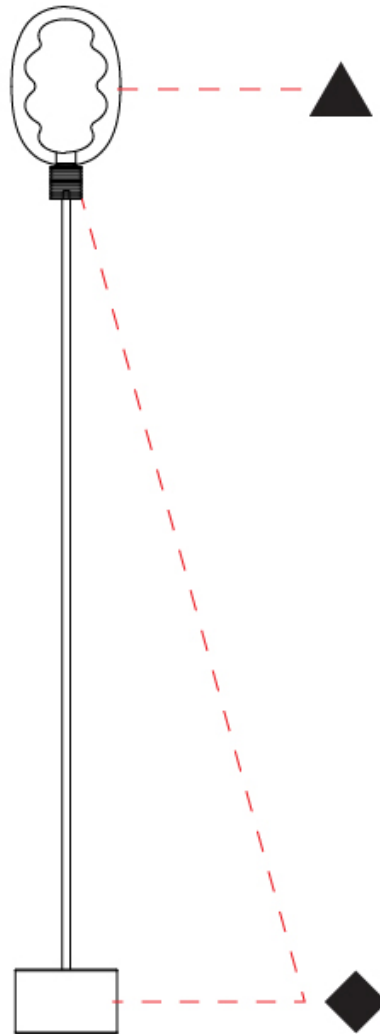

D144042-

PROJECT

TYPE

SPECIFIER

QUANTITY

DATE

D