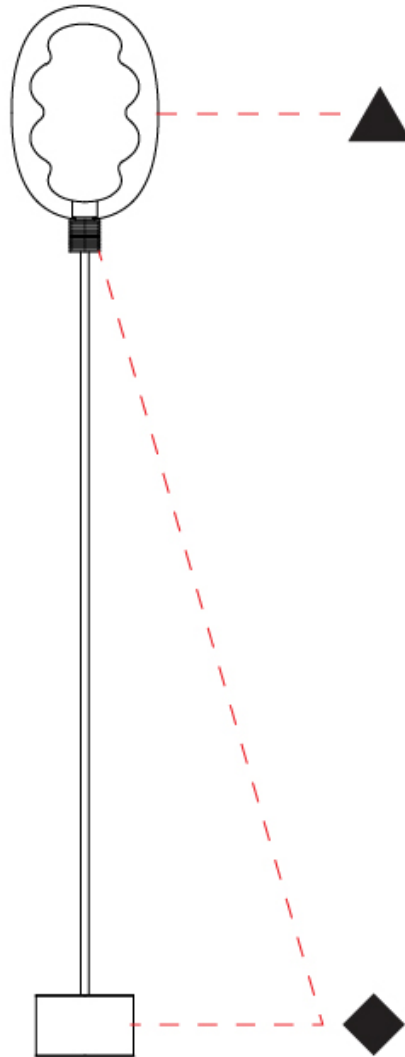

DALMA PORTABLE

D144041-

PROJECT

TYPE

SPECIFIER

QUANTITY

DATE

D