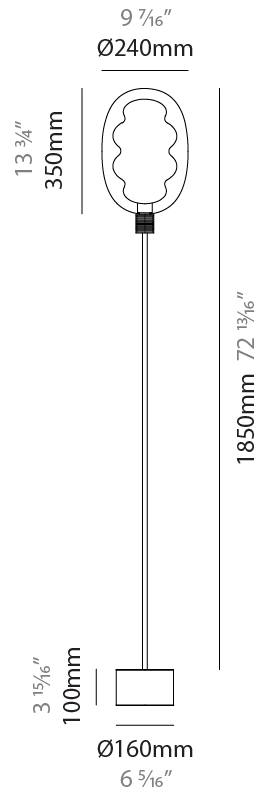

DALMA PORTABLE

D144041-

base number   Color   Holder   Finish
Temperature   Options   Options

1. To build a product code in our configurator select the specify button on the base model # product page
2. To build a manual product code on this datasheet choose from the options listed below in blue font and add the suffix to the base model #

GENERAL

Series: Dalma
Partner: Cangini & Tucci
Division: Design
Installation: Portable
Product Type: Table
Mounting Location: Floor

PHYSICAL

Shape: Oval
Diameter (mm): 170
Diameter (in): 6 ¹¹/₁₆
Height (mm): 1850
Height (in): 72 ¹³/₁₆
Fixture Finish: [AMB](#) / [GRN](#) / [PNK](#) / [RUB](#) / [SKB](#) / [SMK](#) / [TOB](#) / [TRA](#) / [SWH](#)
Holder Finish: [BCN](#) / [CHA](#) / [FGD](#)
Fixture Material: Glass / Metal
Primary Material: Glass - Borosilicate

ELECTRICAL

Lamp Type: LED (Zhaga Standard)
Input Wattage (W): 12
Dimming: Non-Dimming / Phase Dimming (120vac Only)
Driver Included: Yes
Driver Location: Integrated
Driver Type: Constant Current- Universal
Driver Class: Class 2
Input Voltage (V): 120
Constant Current (MA): 350

LED

Color Temperature (°K): [2700](#) / [3000](#)
Max. Delivered Lumen (lm): 1500
CRI: >95 CRI
Lamp Life (hrs): 50000

OPTICAL

RATINGS AND CERTIFICATIONS

Certified By: Certified for North American Standards
IP rating: IP20

PROJECT
TYPE
SPECIFIER
QUANTITY
DATE