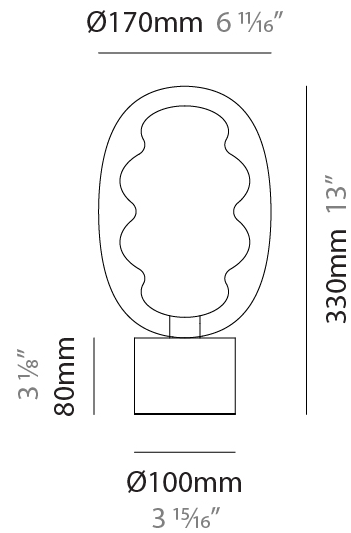

DALMA PORTABLE

D144038-

base number   Color   Holder   Finish
Temperature   Options   Options

1. To build a product code in our configurator select the specify button on the base model # product page
2. To build a manual product code on this datasheet choose from the options listed below in blue font and add the suffix to the base model #

GENERAL

Series: Dalma
Partner: Cangini & Tucci
Division: Design
Installation: Portable
Product Type: Table
Mounting Location: Table

PHYSICAL

Shape: Oval
Diameter (mm): 170
Diameter (in): 6 ¹¹/₁₆
Height (mm): 330
Height (in): 13
Fixture Finish: [AMB](#) / [GRN](#) / [PNK](#) / [RUB](#) / [SKB](#) / [SMK](#) / [TOB](#) / [TRA](#) / [SWH](#)
Holder Finish: [BCN](#) / [CHA](#) / [FGD](#)
Fixture Material: Glass / Metal
Primary Material: Glass - Borosilicate

ELECTRICAL

Lamp Type: LED (Zhaga Standard)
Input Wattage (W): 9
Dimming: Non-Dimming / Phase Dimming (120vac Only)
Driver Included: Yes
Driver Location: Integrated
Driver Type: Constant Current- Universal
Driver Class: Class 2
Input Voltage (V): 120
Constant Current (MA): 350

LED

Color Temperature (°K): [2700](#) / [3000](#)
Max. Delivered Lumen (lm): 1125
CRI: >95 CRI
Lamp Life (hrs): 50000

OPTICAL

RATINGS AND CERTIFICATIONS

Certified By: Certified for North American Standards
IP rating: IP20

PROJECT
TYPE
SPECIFIER
QUANTITY
DATE