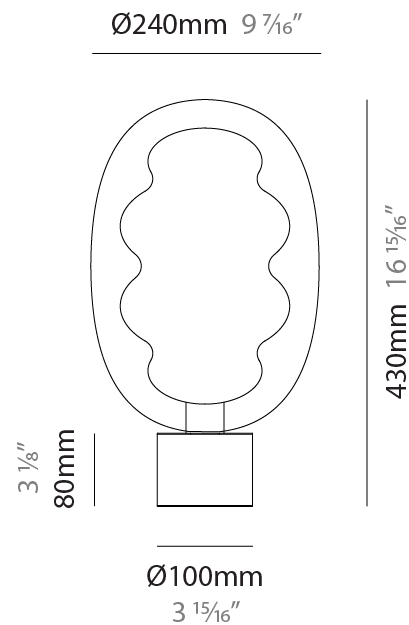

PROJECT
TYPE
SPECIFIER
QUANTITY
DATE

DALMA PORTABLE

D144039-

base number	Color Temperature	Holder Options	Finish Options

1. To build a product code in our configurator select the specify button on the base model # product page
2. To build a manual product code on this datasheet choose from the options listed below in blue font and add the suffix to the base model #

GENERAL

Series: Dalma
Partner: Cangini & Tucci
Division: Design
Installation: Portable
Product Type: Table
Mounting Location: Table

PHYSICAL

Shape: Oval
Diameter (mm): 240
Diameter (in): 9 ⁷/₁₆
Height (mm): 430
Height (in): 16 ¹⁵/₁₆
Fixture Finish: AMB / GRN / PNK / RUB / SKB / SMK / TOB / TRA / SWH
Holder Finish: BCN / CHA / FGD
Fixture Material: Glass / Metal
Primary Material: Glass - Borosilicate

ELECTRICAL

Lamp Type: LED (Zhaga Standard)
Input Wattage (W): 12
Dimming: Non-Dimming / Phase Dimming (120vac Only)
Driver Included: Yes
Driver Location: Integrated
Driver Type: Constant Current- Universal
Driver Class: Class 2
Input Voltage (V): 120
Constant Current (MA): 350

LED

Color Temperature (°K): 2700 / 3000
Max. Delivered Lumen (lm): 1500
CRI: >95 CRI
Lamp Life (hrs): 50000

OPTICAL

RATINGS AND CERTIFICATIONS

Certified By: Certified for North American Standards
IP rating: IP20