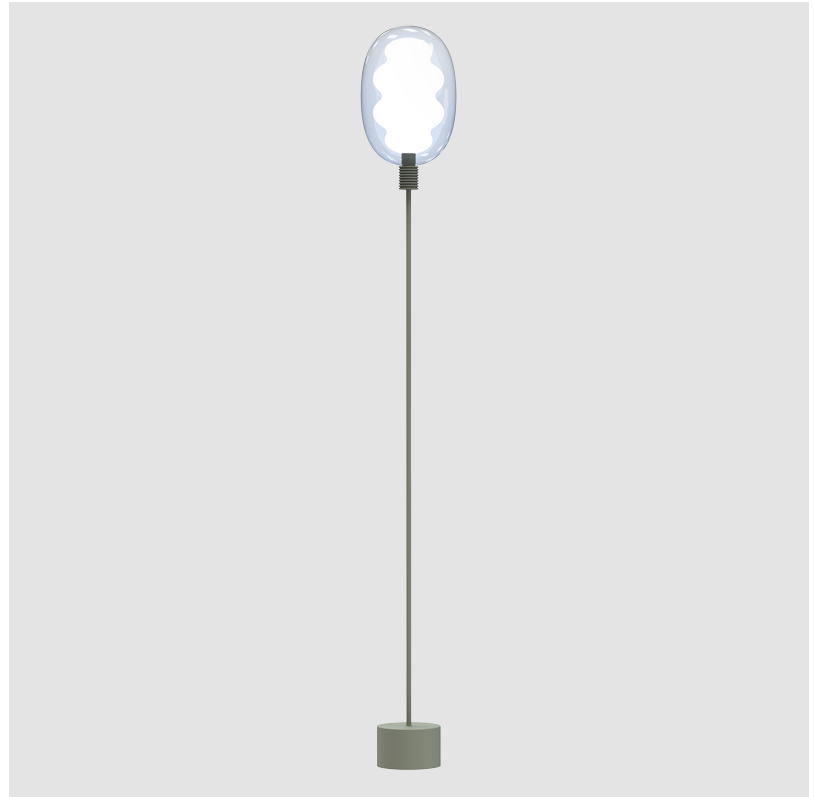

DALMA PORTABLE

D144041-

base number   Color   Holder   Finish
Temperature   Options   Options

1. To build a product code in our configurator select the specify button on the base model # product page
2. To build a manual product code on this datasheet choose from the options listed below in blue font and add the suffix to the base model #

GENERAL

Series: Dalma
Partner: Cangini & Tucci
Division: Design
Installation: Portable
Product Type: Table
Mounting Location: Floor

PHYSICAL

Shape: Oval
Diameter (mm): 170
Diameter (in): 6 ¹¹/₁₆
Height (mm): 1850
Height (in): 72 ¹³/₁₆
Fixture Finish: [AMB](#) / [GRN](#) / [PNK](#) / [RUB](#) / [SKB](#) / [SMK](#) / [TOB](#) / [TRA](#) / [SWH](#)
Holder Finish: [BCN](#) / [CHA](#) / [FGD](#)
Fixture Material: Glass / Metal
Primary Material: Glass - Borosilicate

ELECTRICAL

Lamp Type: LED (Zhaga Standard)
Input Wattage (W): 12
Dimming: Non-Dimming / Phase Dimming (120vac Only)
Driver Included: Yes
Driver Location: Integrated
Driver Type: Constant Current- Universal
Driver Class: Class 2
Input Voltage (V): 120
Constant Current (MA): 350

LED

Color Temperature (°K): [2700](#) / [3000](#)
Max. Delivered Lumen (lm): 1500
CRI: >95 CRI
Lamp Life (hrs): 50000

OPTICAL

RATINGS AND CERTIFICATIONS

Certified By: Certified for North American Standards
IP rating: IP20

PROJECT
TYPE
SPECIFIER
QUANTITY
DATE