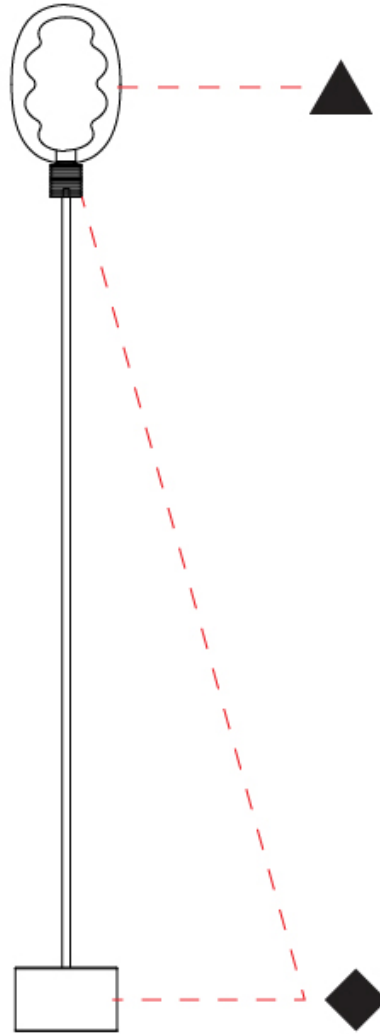

D144042-

PROJECT

TYPE

SPECIFIER

QUANTITY

DATE

D