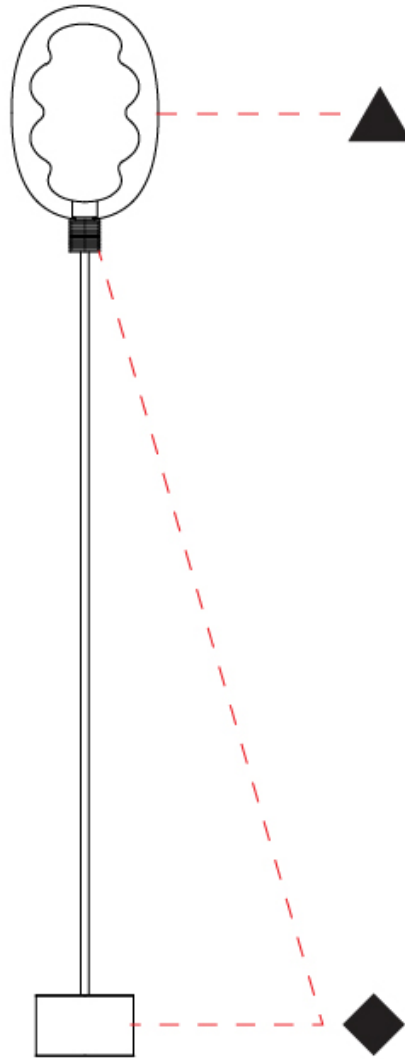

D144041-

PROJECT _____

TYPE _____

SPECIFIER _____

QUANTITY _____

DATE _____

D