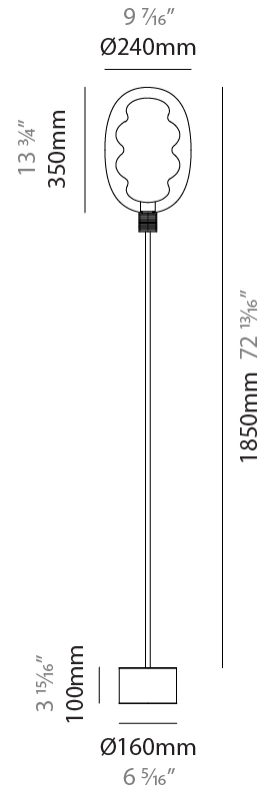

GENERAL

Series: Dalma
 Partner: Cangini & Tucci
 Division: Design
 Installation: Portable
 Product Type: Table
 Mounting Location: Floor

PHYSICAL

Shape: Oval
 Diameter (mm): 170
 Diameter (in): 6 ¹¹/₁₆
 Height (mm): 1850
 Height (in): 72 ¹³/₁₆
 Fixture Finish: [AMB](#) / [GRN](#) / [PNK](#) / [RUB](#) / [SKB](#) / [SMK](#) / [TOB](#) / [TRA](#) / [SWH](#)
 Holder Finish: [BCN](#) / [CHA](#) / [FGD](#)
 Fixture Material: Glass / Metal
 Primary Material: Glass - Borosilicate

LED

Color Temperature (°K): [2700](#) / [3000](#)
 Max. Delivered Lumen (lm): 1500
 CRI: >95 CRI
 Lamp Life (hrs): 50000

OPTICAL

RATINGS AND CERTIFICATIONS

Certified By: Certified for North American Standards
 IP rating: IP20

PROJECT
TYPE
SPECIFIER
QUANTITY
DATE

D144041-

PROJECT

TYPE

SPECIFIER

QUANTITY

DATE

D

GENERAL

Series: Dalma
 Partner: Cangini & Tucci
 Division: Design
 Installation: Portable
 Product Type: Table
 Mounting Location: Floor

PHYSICAL

Shape: Oval
 Diameter (mm): 170
 Diameter (in): 6 ¹¹/₁₆
 Height (mm): 1740
 Height (in): 68 ¹/₂
 Fixture Finish: [AMB](#) / [GRN](#) / [PNK](#) / [RUB](#) / [SKB](#) / [SMK](#) / [TOB](#) / [TRA](#) / [SWH](#)
 Holder Finish: [BCN](#) / [CHA](#) / [FGD](#)
 Fixture Material: Glass / Metal
 Primary Material: Glass - Borosilicate