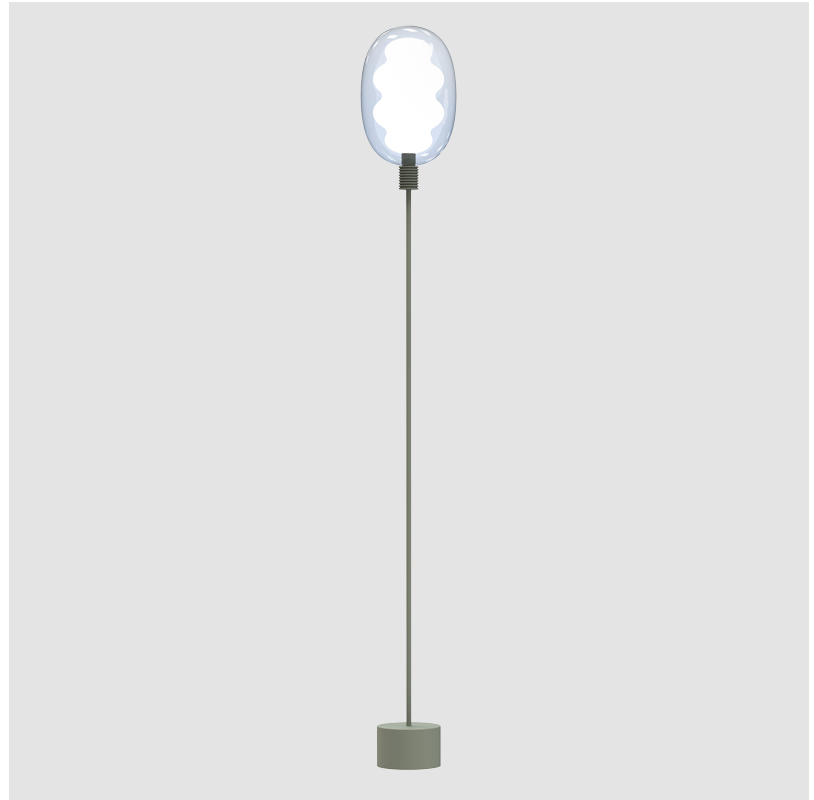

GENERAL

Series: Dalma
 Partner: Cangini & Tucci
 Division: Design
 Installation: Portable
 Product Type: Table
 Mounting Location: Floor

PHYSICAL

Shape: Oval
 Diameter (mm): 170
 Diameter (in): 6 ¹¹/₁₆
 Height (mm): 1850
 Height (in): 72 ¹³/₁₆
 Fixture Finish: [AMB](#) / [GRN](#) / [PNK](#) / [RUB](#) / [SKB](#) / [SMK](#) / [TOB](#) / [TRA](#) / [SWH](#)
 Holder Finish: [BCN](#) / [CHA](#) / [FGD](#)
 Fixture Material: Glass / Metal
 Primary Material: Glass - Borosilicate

LED

Color Temperature (°K): [2700](#) / [3000](#)
 Max. Delivered Lumen (lm): 1500
 CRI: >95 CRI
 Lamp Life (hrs): 50000

OPTICAL

RATINGS AND CERTIFICATIONS

Certified By: Certified for North American Standards
 IP rating: IP20

PROJECT
TYPE
SPECIFIER
QUANTITY
DATE

D144041-

PROJECT

TYPE

SPECIFIER

QUANTITY

DATE

D

GENERAL

Series: Dalma
 Partner: Cangini & Tucci
 Division: Design
 Installation: Portable
 Product Type: Table
 Mounting Location: Floor

PHYSICAL

Shape: Oval
 Diameter (mm): 170
 Diameter (in): 6 ¹¹/₁₆
 Height (mm): 1740
 Height (in): 68 ¹/₂
 Fixture Finish: [AMB](#) / [GRN](#) / [PNK](#) / [RUB](#) / [SKB](#) / [SMK](#) / [TOB](#) / [TRA](#) / [SWH](#)
 Holder Finish: [BCN](#) / [CHA](#) / [FGD](#)
 Fixture Material: Glass / Metal
 Primary Material: Glass - Borosilicate