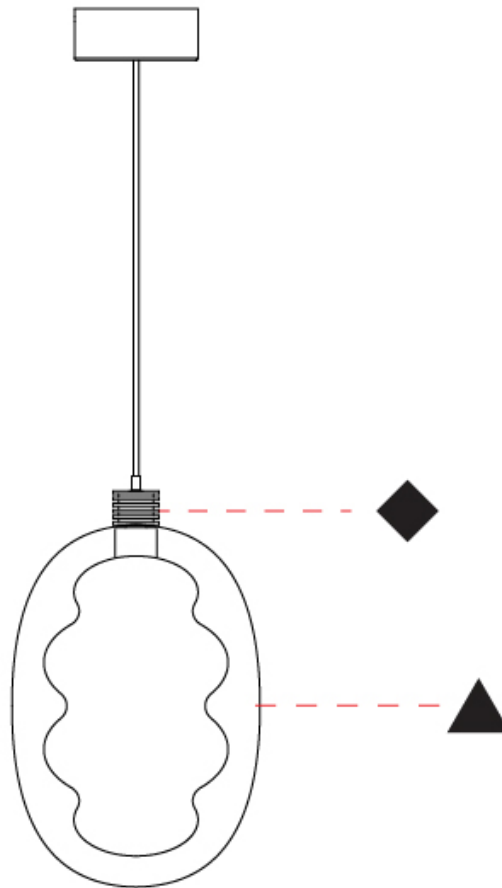

DALMA MONOPOINT SUSPENSION

D141281-

PROJECT

TYPE

SPECIFIER

QUANTITY

DATE

D