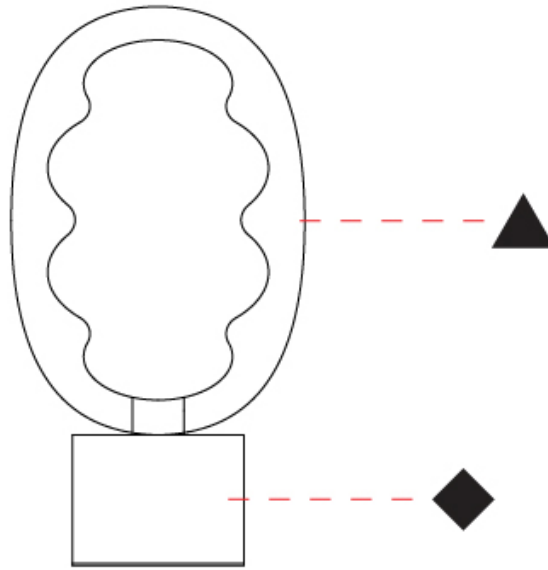

D144038-

PROJECT

TYPE

SPECIFIER

QUANTITY

DATE

D