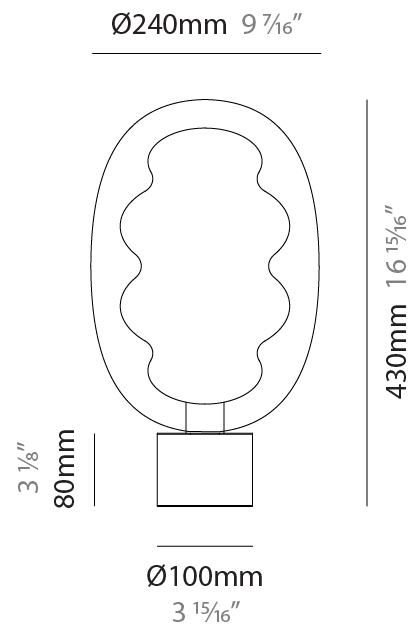

DALMA PORTABLE

D144039- _____

base number   Holder Options   Finish Options

PROJECT
TYPE
SPECIFIER
QUANTITY
DATE

1. To build a product code in our configurator select the specify button on the base model # product page
2. To build a manual product code on this datasheet choose from the options listed below in blue font and add the suffix to the base model #

GENERAL

Series: Dalma
Brand: Cangini & Tucci
Division: Design
Mounting Type: Portable
Mounting Location: Table
Subcategory: Table

PHYSICAL

Shape: Oval
Diameter (mm): 240
Diameter (in): 9 7/16
Height (mm): 430
Height (in): 16 15/16
Light Distribution: Omnidirectional
Fixture Finish: [AMB](#) / [GRN](#) / [PNK](#) / [RUB](#) / [SKB](#) / [SMK](#) / [TOB](#) / [TRA](#)
Holder Finish: [BCN](#) / [CHA](#) / [FGD](#)
Fixture Material: Glass / Metal

ELECTRICAL

Lamp Type: LED (Zhaga Standard)
Input Wattage (W): 12
Dimming: Non-Dimming / Phase Dimming (120vac Only)
Driver Included: Yes
Driver Location: Integrated
Driver Type: Constant Current- Universal
Driver Class: Class 2
Input Voltage (V): 120
Constant Current (MA): 350

LED

Color Temperature (°K): 2700 / 3000
Max. Delivered Lumen (lm): 1500
CRI: >95 CRI
Lamp Life (hrs): 50000

OPTICAL

RATINGS AND CERTIFICATIONS

Certified By: Certified for North American Standards
IP rating: IP20