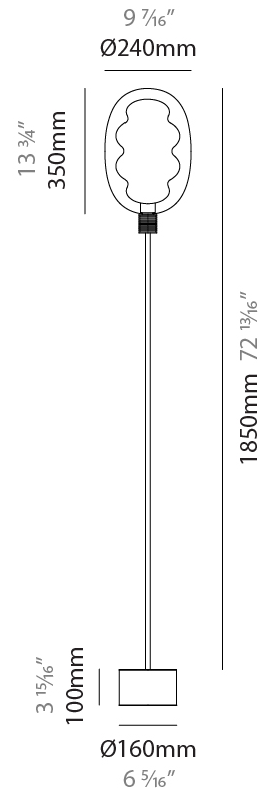

DALMA PORTABLE

D144041-

base number   Holder Options   Finish Options

1. To build a product code in our configurator select the specify button on the base model # product page
2. To build a manual product code on this datasheet choose from the options listed below in blue font and add the suffix to the base model #

GENERAL

Series: Dalma
Brand: Cangini & Tucci
Division: Design
Mounting Type: Portable
Mounting Location: Floor
Subcategory: Table

PHYSICAL

Shape: Oval
Diameter (mm): 170
Diameter (in): 6 ¹¹/₁₆
Height (mm): 1850
Height (in): 72 ¹³/₁₆
Light Distribution: Omnidirectional
Fixture Finish: [AMB](#) / [GRN](#) / [PNK](#) / [RUB](#) / [SKB](#) / [SMK](#) / [TOB](#) / [TRA](#)
Holder Finish: [BCN](#) / [CHA](#) / [FGD](#)
Fixture Material: Glass / Metal

ELECTRICAL

Lamp Type: LED (Zhaga Standard)
Input Wattage (W): 12
Dimming: Non-Dimming / Phase Dimming (120vac Only)
Driver Included: Yes
Driver Location: Integrated
Driver Type: Constant Current- Universal
Driver Class: Class 2
Input Voltage (V): 120
Constant Current (MA): 350

LED

Color Temperature (°K): 2700 / 3000
Max. Delivered Lumen (lm): 1500
CRI: >95 CRI
Lamp Life (hrs): 50000

OPTICAL

RATINGS AND CERTIFICATIONS

Certified By: Certified for North American Standards
IP rating: IP20

PROJECT
TYPE
SPECIFIER
QUANTITY
DATE