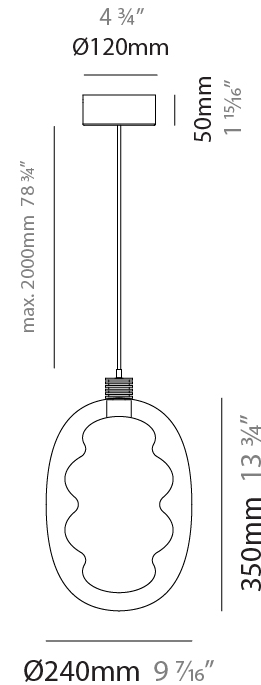

DALMA MONOPOINT SUSPENSION

D141281- -

base number   Holder   Finish
Options   Options

1. To build a product code in our configurator select the specify button on the base model # product page
2. To build a manual product code on this datasheet choose from the options listed below in blue font and add the suffix to the base model #

GENERAL

Series: Dalma
Subseries: Dalma Monopoint
Brand: Cangini & Tucci
Division: Design
Mounting Type: Suspension
Mounting Location: Ceiling
Subcategory: Pendant

PHYSICAL

Shape: Oval
Diameter (mm): 240
Diameter (in): 9 ⁷/₁₆
Width (mm): 350
Width (in): 13 ³/₄
Height (mm): 2350
Height (in): 92 ¹/₂
Light Distribution: Omnidirectional
Fixture Finish: [AMB](#) / [GRN](#) / [PNK](#) / [RUB](#) / [SKB](#) / [SMK](#) / [TOB](#) / [TRA](#)
Holder Finish: [BCN](#) / [CHA](#) / [FGD](#)
Fixture Material: Glass / Metal
Cable Details: 2000mm/78 3/4" Transparent Cable

ELECTRICAL

Lamp Type: LED
Input Wattage (W): 12
Dimming: Non-Dimming / Phase Dimming (120vac Only)
Driver Included: Yes
Driver Location: Integrated
Driver Type: Constant Current- Universal
Driver Class: Class 2
Input Voltage (V): 120
Constant Current (MA): 350

LED

Color Temperature (°K): 2700 / 3000
Max. Delivered Lumen (lm): 1500
CRI: >95 CRI
Lamp Life (hrs): 50000

OPTICAL

RATINGS AND CERTIFICATIONS

Certified By: Certified for North American Standards
IP rating: IP20

PROJECT
TYPE
SPECIFIER
QUANTITY
DATE