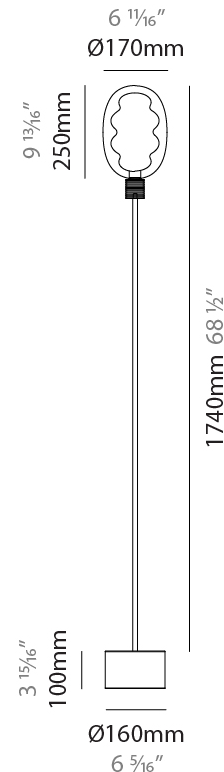

DALMA PORTABLE

D144042-

base number   Holder Options   Finish Options

1. To build a product code in our configurator select the specify button on the base model # product page
2. To build a manual product code on this datasheet choose from the options listed below in blue font and add the suffix to the base model #

GENERAL

Series: Dalma
Brand: Cangini & Tucci
Division: Design
Mounting Type: Portable
Mounting Location: Floor
Subcategory: Table

PHYSICAL

Shape: Oval
Diameter (mm): 170
Diameter (in): 6 ¹¹/₁₆
Height (mm): 1740
Height (in): 68 ¹/₂
Light Distribution: Omnidirectional
Fixture Finish: [AMB](#) / [GRN](#) / [PNK](#) / [RUB](#) / [SKB](#) / [SMK](#) / [TOB](#) / [TRA](#)
Holder Finish: [BCN](#) / [CHA](#) / [FGD](#)
Fixture Material: Glass / Metal

ELECTRICAL

Lamp Type: LED (Zhaga Standard)
Input Wattage (W): 9
Dimming: Non-Dimming / Phase Dimming (120vac Only)
Driver Included: Yes
Driver Location: Integrated
Driver Type: Constant Current- Universal
Driver Class: Class 2
Input Voltage (V): 120
Constant Current (MA): 350

LED

Color Temperature (°K): 2700 / 3000
Max. Delivered Lumen (lm): 1125
CRI: >95 CRI
Lamp Life (hrs): 50000

OPTICAL

RATINGS AND CERTIFICATIONS

Certified By: Certified for North American Standards
IP rating: IP20

PROJECT
TYPE
SPECIFIER
QUANTITY
DATE