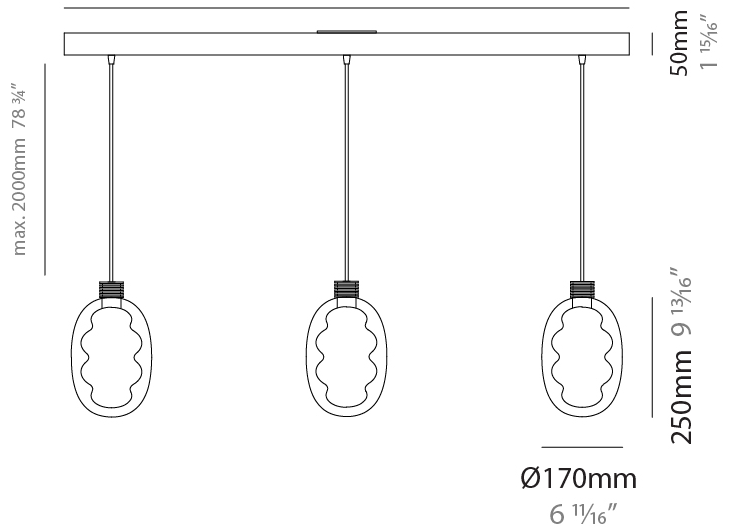

Ø125mm 4 15/16"

Round cover plate

1200mm 47 1/4"