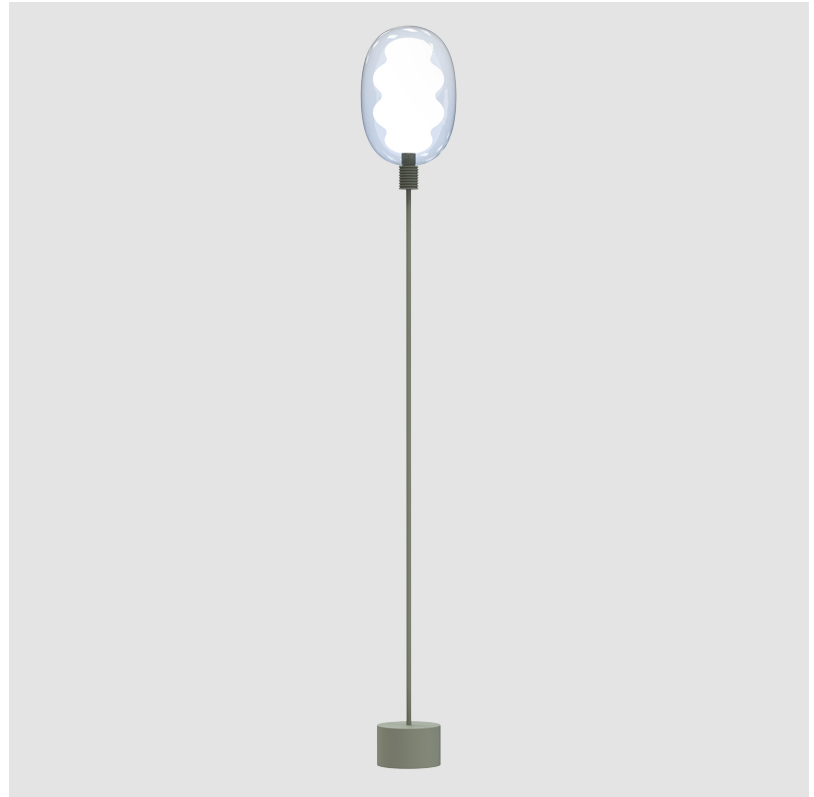

DALMA PORTABLE

D144041-

base number   Holder Options   Finish Options

1. To build a product code in our configurator select the specify button on the base model # product page
2. To build a manual product code on this datasheet choose from the options listed below in blue font and add the suffix to the base model #

GENERAL

Series: Dalma
Brand: Cangini & Tucci
Division: Design
Mounting Type: Portable
Mounting Location: Floor
Subcategory: Table

PHYSICAL

Shape: Oval
Diameter (mm): 170
Diameter (in): 6 ¹¹/₁₆
Height (mm): 1850
Height (in): 72 ¹³/₁₆
Light Distribution: Omnidirectional
Fixture Finish: [AMB](#) / [GRN](#) / [PNK](#) / [RUB](#) / [SKB](#) / [SMK](#) / [TOB](#) / [TRA](#)
Holder Finish: [BCN](#) / [CHA](#) / [FGD](#)
Fixture Material: Glass / Metal

ELECTRICAL

Lamp Type: LED (Zhaga Standard)
Input Wattage (W): 12
Dimming: Non-Dimming / Phase Dimming (120vac Only)
Driver Included: Yes
Driver Location: Integrated
Driver Type: Constant Current- Universal
Driver Class: Class 2
Input Voltage (V): 120
Constant Current (MA): 350

LED

Color Temperature (°K): 2700 / 3000
Max. Delivered Lumen (lm): 1500
CRI: >95 CRI
Lamp Life (hrs): 50000

OPTICAL

RATINGS AND CERTIFICATIONS

Certified By: Certified for North American Standards
IP rating: IP20

PROJECT
TYPE
SPECIFIER
QUANTITY
DATE