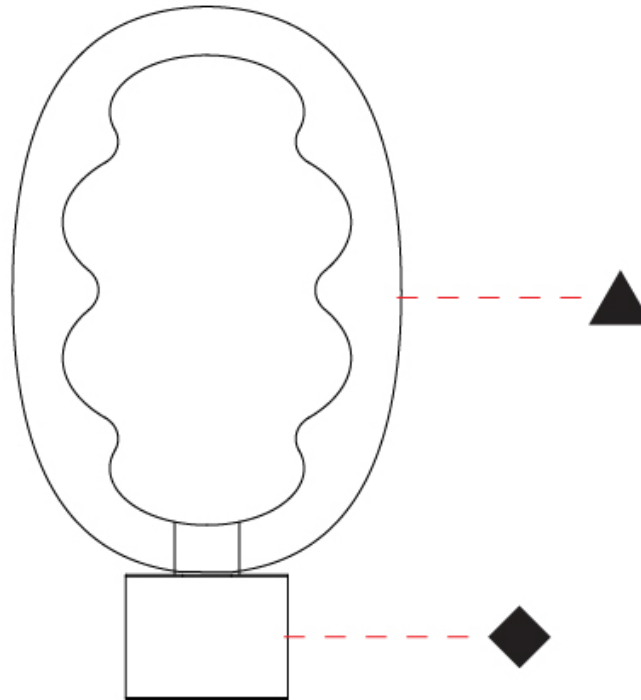

D144039-

PROJECT

TYPE

SPECIFIER

QUANTITY

DATE

D