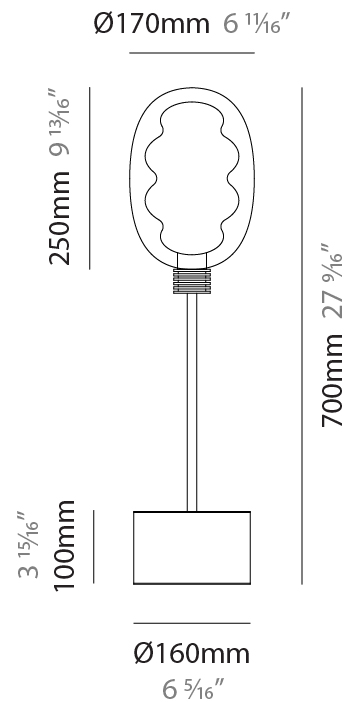

DALMA PORTABLE

D144040- _____

base number   Holder Options   Finish Options

1. To build a product code in our configurator select the specify button on the base model # product page
2. To build a manual product code on this datasheet choose from the options listed below in blue font and add the suffix to the base model #

GENERAL

Series: Dalma
Brand: Cangini & Tucci
Division: Design
Mounting Type: Portable
Mounting Location: Table
Subcategory: Table

PHYSICAL

Shape: Oval
Diameter (mm): 170
Diameter (in): 6 ¹¹/₁₆
Height (mm): 700
Height (in): 27 ⁹/₁₆
Light Distribution: Omnidirectional
Fixture Finish: [AMB](#) / [GRN](#) / [PNK](#) / [RUB](#) / [SKB](#) / [SMK](#) / [TOB](#) / [TRA](#)
Holder Finish: [BCN](#) / [CHA](#) / [FGD](#)
Fixture Material: Glass / Metal

ELECTRICAL

Lamp Type: LED (Zhaga Standard)
Input Wattage (W): 9
Dimming: Non-Dimming / Phase Dimming (120vac Only)
Driver Included: Yes
Driver Location: Integrated
Driver Type: Constant Current- Universal
Driver Class: Class 2
Input Voltage (V): 120
Constant Current (MA): 350

LED

Color Temperature (°K): 2700 / 3000
Max. Delivered Lumen (lm): 1125
CRI: >95 CRI
Lamp Life (hrs): 50000

OPTICAL

RATINGS AND CERTIFICATIONS

Certified By: Certified for North American Standards
IP rating: IP20

PROJECT
TYPE
SPECIFIER
QUANTITY
DATE