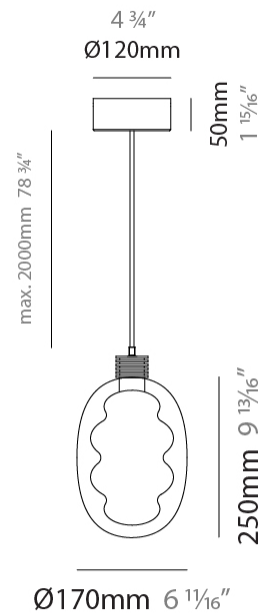

DALMA MONOPOINT SUSPENSION

D141280-

base number   Holder Options   Finish Options

1. To build a product code in our configurator select the specify button on the base model # product page
2. To build a manual product code on this datasheet choose from the options listed below in blue font and add the suffix to the base model #

GENERAL

Series: Dalma
Subseries: Dalma Monopoint
Brand: Cangini & Tucci
Division: Design
Mounting Type: Suspension
Mounting Location: Ceiling
Subcategory: Pendant

PHYSICAL

Shape: Oval
Diameter (mm): 170
Diameter (in): 6 ¹¹/₁₆
Width (mm): 250
Width (in): 9 ¹³/₁₆
Height (mm): 2250
Height (in): 88 ⁹/₁₆
Light Distribution: Omnidirectional
Fixture Finish: [AMB](#) / [GRN](#) / [PNK](#) / [RUB](#) / [SKB](#) / [SMK](#) / [TOB](#) / [TRA](#)
Holder Finish: [BCN](#) / [CHA](#) / [FGD](#)
Fixture Material: Glass / Metal
Cable Details: 2000mm/78 3/4" Transparent Cable

ELECTRICAL

Lamp Type: LED
Input Wattage (W): 9
Dimming: Non-Dimming / Phase Dimming (120vac Only)
Driver Included: Yes
Driver Location: Integrated
Driver Type: Constant Current- Universal
Driver Class: Class 2
Input Voltage (V): 120 - 277
Constant Current (MA): 350

LED

Color Temperature (°K): 2700 / 3000
Max. Delivered Lumen (lm): 1125
CRI: >95 CRI
Lamp Life (hrs): 50000

OPTICAL

RATINGS AND CERTIFICATIONS

Certified By: Certified for North American Standards
IP rating: IP20

PROJECT
TYPE
SPECIFIER
QUANTITY
DATE