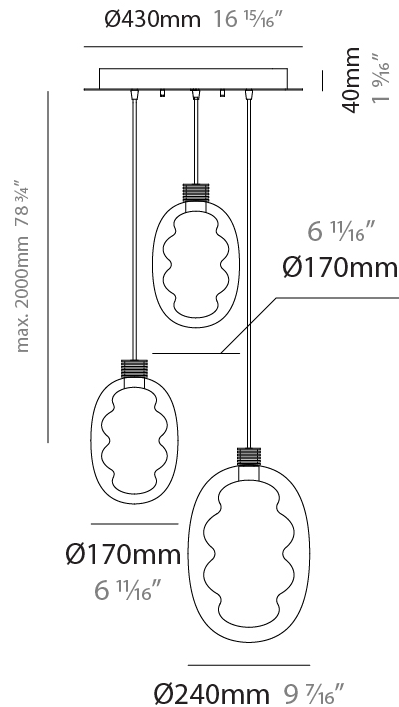

DALMA 3 LIGHT CLUSTER SUSPENSION

D141283-

base number   Holder Options   Finish Options

1. To build a product code in our configurator select the specify button on the base model # product page
2. To build a manual product code on this datasheet choose from the options listed below in blue font and add the suffix to the base model #

GENERAL

Series: Dalma
Subseries: Dalma 3 Light Cluster
Brand: Cangini & Tucci
Division: Design
Mounting Type: Suspension
Mounting Location: Ceiling
Subcategory: Pendant

PHYSICAL

Shape: Oval
Diameter (mm): 430
Diameter (in): 16 ¹⁵/₁₆"
Width (mm): 350
Width (in): 13 ³/₄"
Height (mm): 2350
Height (in): 92 ¹/₂"
Light Distribution: Omnidirectional
Fixture Finish: [AMB](#) / [GRN](#) / [PNK](#) / [RUB](#) / [SKB](#) / [SMK](#) / [TOB](#) / [TRA](#)
Holder Finish: [BCN](#) / [CHA](#) / [FGD](#)
Fixture Material: Glass / Metal
Cable Details: 2000mm/78 3/4" Transparent Cable

ELECTRICAL

Lamp Type: LED
Input Wattage (W): 30
Dimming: Non-Dimming / Phase Dimming (120vac Only)
Driver Included: Yes
Driver Location: Integrated
Driver Type: Constant Current- Universal
Driver Class: Class 2
Input Voltage (V): 120
Constant Current (MA): 350

LED

Color Temperature (°K): 2700 / 3000
Max. Delivered Lumen (lm): 3750
CRI: >95 CRI
Lamp Life (hrs): 50000

OPTICAL

RATINGS AND CERTIFICATIONS

Certified By: Certified for North American Standards
IP rating: IP20

PROJECT
TYPE
SPECIFIER
QUANTITY
DATE