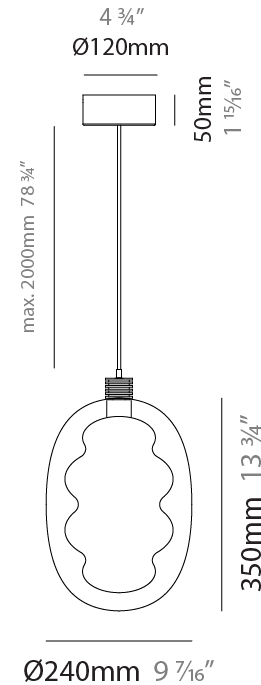

PROJECT	
TYPE	
SPECIFIER	
QUANTITY	
DATE	

DALMA MONOPOINT SUSPENSION

D141281-

base number   Holder Options   Finish Options

1. To build a product code in our configurator select the specify button on the base model # product page
2. To build a manual product code on this datasheet choose from the options listed below in blue font and add the suffix to the base model #

GENERAL

Series: Dalma
Subseries: Dalma Monopoint
Brand: Cangini & Tucci
Division: Design
Mounting Type: Suspension
Mounting Location: Ceiling
Subcategory: Pendant

PHYSICAL

Shape: Oval
Diameter (mm): 240
Diameter (in): 9 7/16
Width (mm): 350
Width (in): 13 3/4
Height (mm): 2350
Height (in): 92 1/2
Light Distribution: Omnidirectional
Fixture Finish: [AMB](#) / [GRN](#) / [PNK](#) / [RUB](#) / [SKB](#) / [SMK](#) / [TOB](#) / [TRA](#) / [SWH](#)
Holder Finish: [BCN](#) / [CHA](#) / [FGD](#)
Fixture Material: Glass / Metal
Cable Details: 2000mm/78 3/4" Transparent Cable

ELECTRICAL

Lamp Type: LED
Input Wattage (W): 12
Dimming: Non-Dimming / Phase Dimming (120vac Only)
Driver Included: Yes
Driver Location: Integrated
Driver Type: Constant Current- Universal
Driver Class: Class 2
Input Voltage (V): 120
Constant Current (MA): 350

LED

Color Temperature (°K): 2700 / 3000
Max. Delivered Lumen (lm): 1500
CRI: >95 CRI
Lamp Life (hrs): 50000

OPTICAL

RATINGS AND CERTIFICATIONS

Certified By: Certified for North American Standards
IP rating: IP20