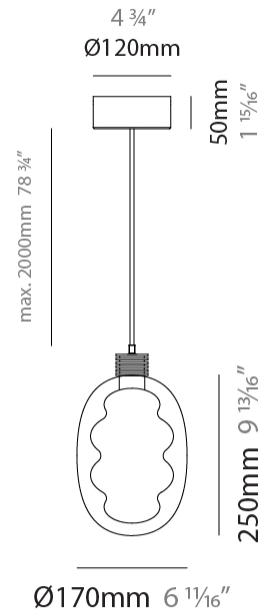

PROJECT	_____
TYPE	_____
SPECIFIER	_____
QUANTITY	_____
DATE	_____

DALMA MONOPOINT SUSPENSION

D141280-

base number	Holder	Finish
	Options	Options

1. To build a product code in our configurator select the specify button on the base model # product page
2. To build a manual product code on this datasheet choose from the options listed below in blue font and add the suffix to the base model #

GENERAL

Series: Dalma
Subseries: Dalma Monopoint
Brand: Cangini & Tucci
Division: Design
Mounting Type: Suspension
Mounting Location: Ceiling
Subcategory: Pendant

PHYSICAL

Shape: Oval
Diameter (mm): 170
Diameter (in): 6 ¹¹/₁₆
Width (mm): 250
Width (in): 9 ¹³/₁₆
Height (mm): 2250
Height (in): 88 ⁹/₁₆
Light Distribution: Omnidirectional
Fixture Finish: AMB / GRN / PNK / RUB / SKB / SMK / TOB / TRA / SWH
Holder Finish: BCN / CHA / FGD
Fixture Material: Glass / Metal
Cable Details: 2000mm/78 3/4" Transparent Cable

ELECTRICAL

Lamp Type: LED
Input Wattage (W): 9
Dimming: Non-Dimming / Phase Dimming (120vac Only)
Driver Included: Yes
Driver Location: Integrated
Driver Type: Constant Current- Universal
Driver Class: Class 2
Input Voltage (V): 120 - 277
Constant Current (MA): 350

LED

Color Temperature (°K): 2700 / 3000
Max. Delivered Lumen (lm): 1125
CRI: >95 CRI
Lamp Life (hrs): 50000

OPTICAL

RATINGS AND CERTIFICATIONS

Certified By: Certified for North American Standards
IP rating: IP20