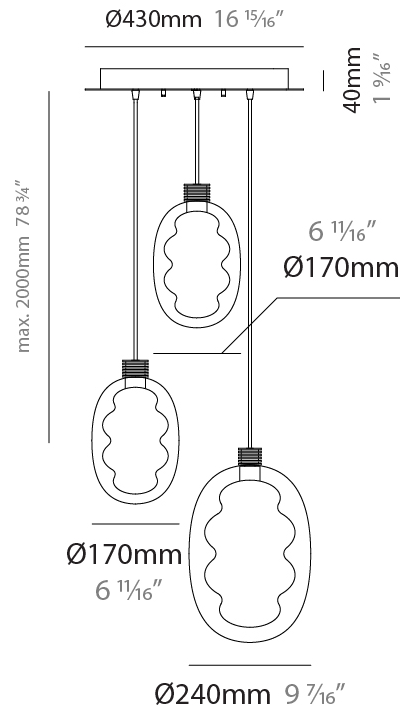

PROJECT	_____
TYPE	_____
SPECIFIER	_____
QUANTITY	_____
DATE	_____

DALMA 3 LIGHT CLUSTER SUSPENSION

D141283-

base number	Holder Options	Finish Options

1. To build a product code in our configurator select the specify button on the base model # product page
2. To build a manual product code on this datasheet choose from the options listed below in blue font and add the suffix to the base model #

GENERAL

Series: Dalma
Subseries: Dalma 3 Light Cluster
Brand: Cangini & Tucci
Division: Design
Mounting Type: Suspension
Mounting Location: Ceiling
Subcategory: Pendant

PHYSICAL

Shape: Oval
Diameter (mm): 430
Diameter (in): 16 ¹⁵/₁₆
Width (mm): 350
Width (in): 13 ³/₄
Height (mm): 2350
Height (in): 92 ¹/₂
Light Distribution: Omnidirectional
Fixture Finish: AMB / GRN / PNK / RUB / SKB / SMK / TOB / TRA / SWH
Holder Finish: BCN / CHA / FGD
Fixture Material: Glass / Metal
Cable Details: 2000mm/78 3/4" Transparent Cable

ELECTRICAL

Lamp Type: LED
Input Wattage (W): 30
Dimming: Non-Dimming / Phase Dimming (120vac Only)
Driver Included: Yes
Driver Location: Integrated
Driver Type: Constant Current- Universal
Driver Class: Class 2
Input Voltage (V): 120
Constant Current (MA): 350

LED

Color Temperature (°K): 2700 / 3000
Max. Delivered Lumen (lm): 3750
CRI: >95 CRI
Lamp Life (hrs): 50000

OPTICAL

RATINGS AND CERTIFICATIONS

Certified By: Certified for North American Standards
IP rating: IP20