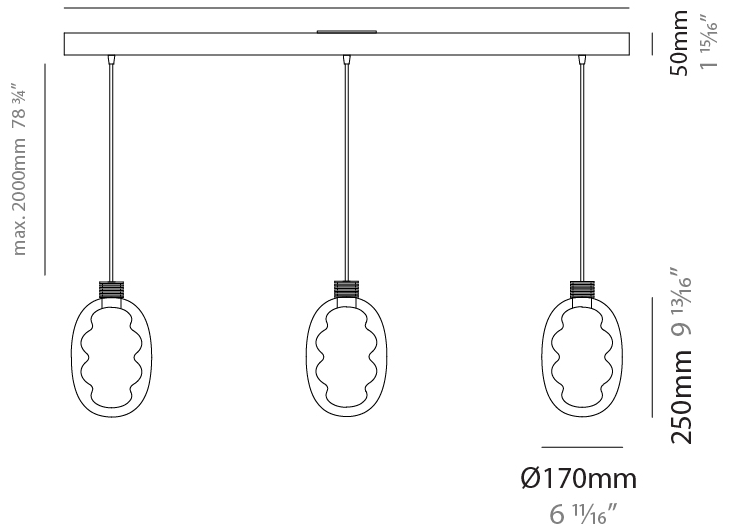

Ø125mm 4 ¹⁵/₁₆"

Round cover plate

1200mm 47 ¹/₄"