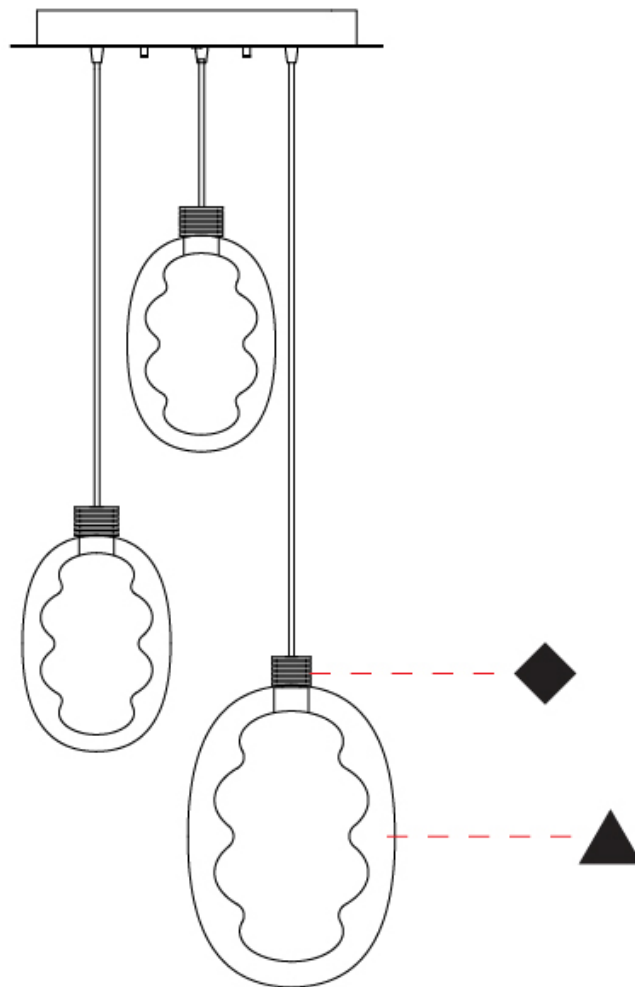

DALMA 3 LIGHT CLUSTER SUSPENSION

D141283-

PROJECT	_____
TYPE	_____
SPECIFIER	_____
QUANTITY	_____
DATE	_____

D