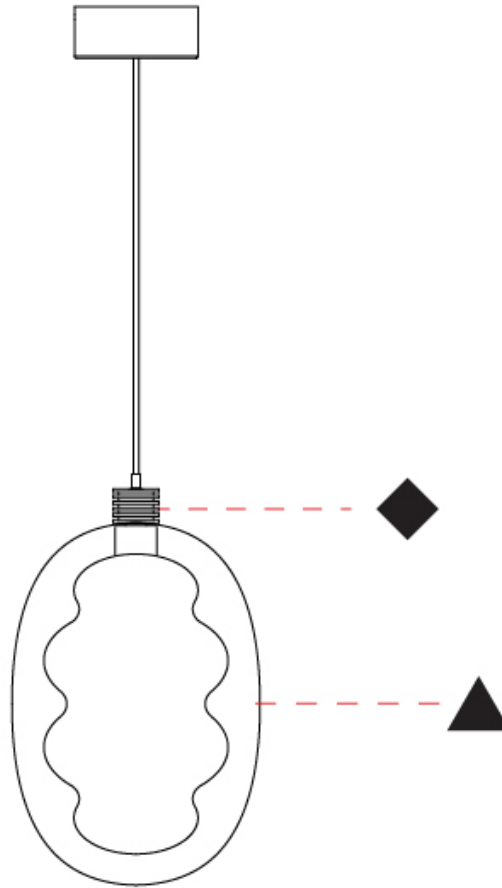

DALMA MONOPOINT SUSPENSION

D141281-

PROJECT _____

TYPE _____

SPECIFIER _____

QUANTITY _____

DATE _____

D