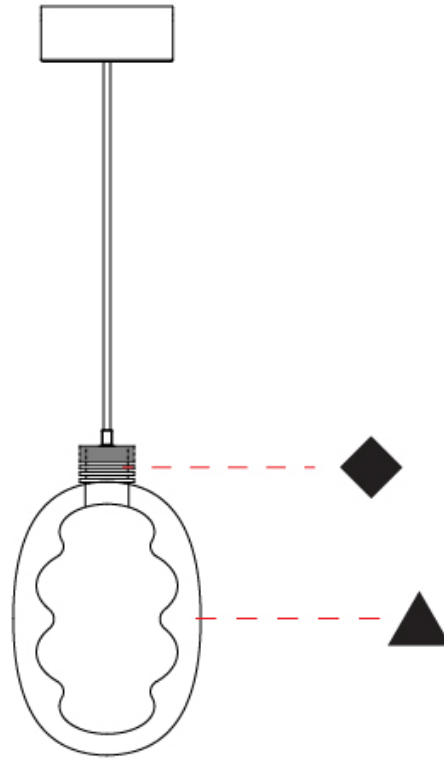

DALMA MONOPOINT SUSPENSION

D141280-

PROJECT

TYPE

SPECIFIER

QUANTITY

DATE

D