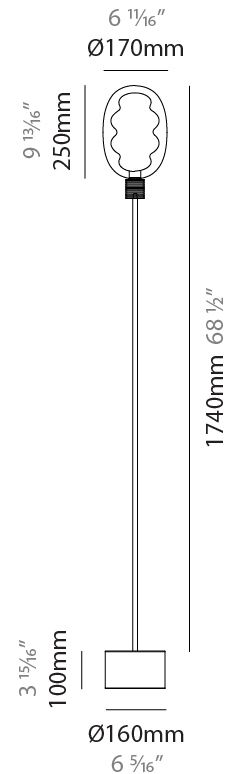

DALMA PORTABLE

D144042- -

base number   Holder Options   Finish Options

1. To build a product code in our configurator select the specify button on the base model # product page
2. To build a manual product code on this datasheet choose from the options listed below in blue font and add the suffix to the base model #

GENERAL

Series: Dalma
Brand: Cangini & Tucci
Division: Design
Mounting Type: Portable
Mounting Location: Floor
Subcategory: Table

PHYSICAL

Shape: Oval
Diameter (mm): 170
Diameter (in): 6 ¹¹/₁₆
Height (mm): 1740
Height (in): 68 ¹/₂
Light Distribution: Omnidirectional
Fixture Finish: [AMB](#) / [GRN](#) / [PNK](#) / [RUB](#) / [SKB](#) / [SMK](#) / [TOB](#) / [TRA](#) / [SWH](#)
Holder Finish: [BCN](#) / [CHA](#) / [FGD](#)
Fixture Material: Glass / Metal

ELECTRICAL

Lamp Type: LED (Zhaga Standard)
Input Wattage (W): 9
Dimming: Non-Dimming / Phase Dimming (120vac Only)
Driver Included: Yes
Driver Location: Integrated
Driver Type: Constant Current- Universal
Driver Class: Class 2
Input Voltage (V): 120
Constant Current (MA): 350

LED

Color Temperature (°K): 2700 / 3000
Max. Delivered Lumen (lm): 1125
CRI: >95 CRI
Lamp Life (hrs): 50000

OPTICAL

RATINGS AND CERTIFICATIONS

Certified By: Certified for North American Standards
IP rating: IP20

PROJECT
TYPE
SPECIFIER
QUANTITY
DATE