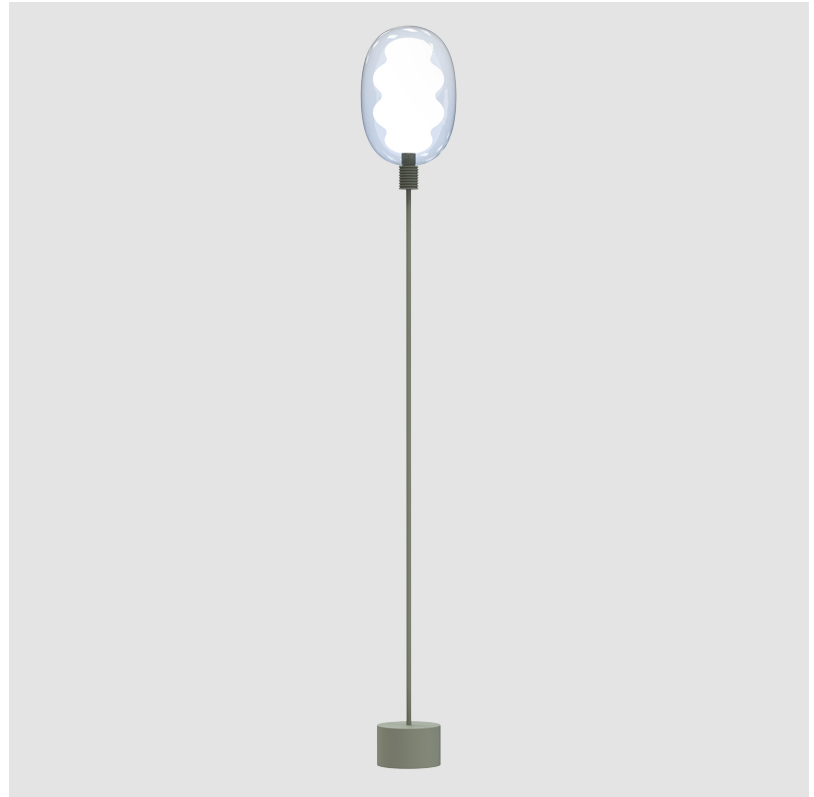

DALMA PORTABLE

D144041- _____

base number   Holder   Finish
Options   Options

1. To build a product code in our configurator select the specify button on the base model # product page
2. To build a manual product code on this datasheet choose from the options listed below in blue font and add the suffix to the base model #

GENERAL

Series: Dalma
Brand: Cangini & Tucci
Division: Design
Mounting Type: Portable
Mounting Location: Floor
Subcategory: Table

PHYSICAL

Shape: Oval
Diameter (mm): 170
Diameter (in): 6 ¹¹/₁₆
Height (mm): 1850
Height (in): 72 ¹³/₁₆
Light Distribution: Omnidirectional
Fixture Finish: [AMB](#) / [GRN](#) / [PNK](#) / [RUB](#) / [SKB](#) / [SMK](#) / [TOB](#) / [TRA](#) / [SWH](#)
Holder Finish: [BCN](#) / [CHA](#) / [FGD](#)
Fixture Material: Glass / Metal

ELECTRICAL

Lamp Type: LED (Zhaga Standard)
Input Wattage (W): 12
Dimming: Non-Dimming / Phase Dimming (120vac Only)
Driver Included: Yes
Driver Location: Integrated
Driver Type: Constant Current- Universal
Driver Class: Class 2
Input Voltage (V): 120
Constant Current (MA): 350

LED

Color Temperature (°K): 2700 / 3000
Max. Delivered Lumen (lm): 1500
CRI: >95 CRI
Lamp Life (hrs): 50000

OPTICAL

RATINGS AND CERTIFICATIONS

Certified By: Certified for North American Standards
IP rating: IP20

PROJECT
TYPE
SPECIFIER
QUANTITY
DATE