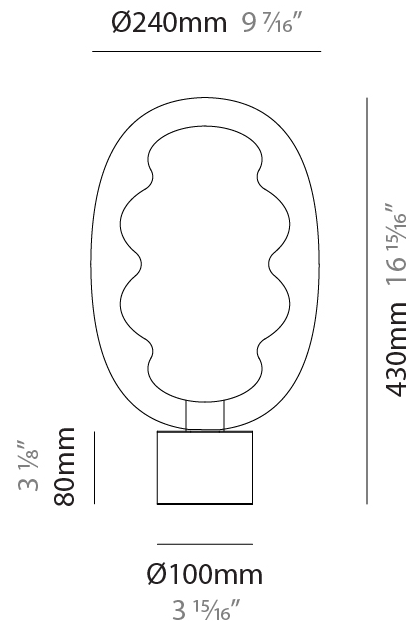

DALMA PORTABLE

D144039- _____

base number   Holder Options   Finish Options

1. To build a product code in our configurator select the specify button on the base model # product page
2. To build a manual product code on this datasheet choose from the options listed below in blue font and add the suffix to the base model #

GENERAL

Series: Dalma
Brand: Cangini & Tucci
Division: Design
Mounting Type: Portable
Mounting Location: Table
Subcategory: Table

PHYSICAL

Shape: Oval
Diameter (mm): 240
Diameter (in): 9 7/16
Height (mm): 430
Height (in): 16 15/16
Light Distribution: Omnidirectional
Fixture Finish: [AMB](#) / [GRN](#) / [PNK](#) / [RUB](#) / [SKB](#) / [SMK](#) / [TOB](#) / [TRA](#) / [SWH](#)
Holder Finish: [BCN](#) / [CHA](#) / [FGD](#)
Fixture Material: Glass / Metal

ELECTRICAL

Lamp Type: LED (Zhaga Standard)
Input Wattage (W): 12
Dimming: Non-Dimming / Phase Dimming (120vac Only)
Driver Included: Yes
Driver Location: Integrated
Driver Type: Constant Current- Universal
Driver Class: Class 2
Input Voltage (V): 120
Constant Current (MA): 350

LED

Color Temperature (°K): 2700 / 3000
Max. Delivered Lumen (lm): 1500
CRI: >95 CRI
Lamp Life (hrs): 50000

OPTICAL

RATINGS AND CERTIFICATIONS

Certified By: Certified for North American Standards
IP rating: IP20

PROJECT
TYPE
SPECIFIER
QUANTITY
DATE