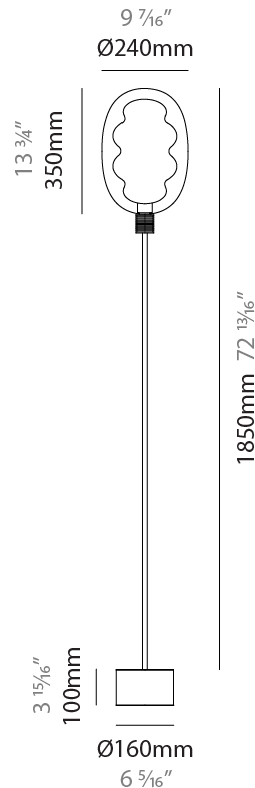

DALMA PORTABLE

D144041- _____

base number   Holder   Finish
Options   Options

1. To build a product code in our configurator select the specify button on the base model # product page
2. To build a manual product code on this datasheet choose from the options listed below in blue font and add the suffix to the base model #

GENERAL

Series: Dalma
Brand: Cangini & Tucci
Division: Design
Mounting Type: Portable
Mounting Location: Floor
Subcategory: Table

PHYSICAL

Shape: Oval
Diameter (mm): 170
Diameter (in): 6 ¹¹/₁₆
Height (mm): 1850
Height (in): 72 ¹³/₁₆
Light Distribution: Omnidirectional
Fixture Finish: [AMB](#) / [GRN](#) / [PNK](#) / [RUB](#) / [SKB](#) / [SMK](#) / [TOB](#) / [TRA](#) / [SWH](#)
Holder Finish: [BCN](#) / [CHA](#) / [FGD](#)
Fixture Material: Glass / Metal

ELECTRICAL

Lamp Type: LED (Zhaga Standard)
Input Wattage (W): 12
Dimming: Non-Dimming / Phase Dimming (120vac Only)
Driver Included: Yes
Driver Location: Integrated
Driver Type: Constant Current- Universal
Driver Class: Class 2
Input Voltage (V): 120
Constant Current (MA): 350

LED

Color Temperature (°K): 2700 / 3000
Max. Delivered Lumen (lm): 1500
CRI: >95 CRI
Lamp Life (hrs): 50000

OPTICAL

RATINGS AND CERTIFICATIONS

Certified By: Certified for North American Standards
IP rating: IP20

PROJECT
TYPE
SPECIFIER
QUANTITY
DATE