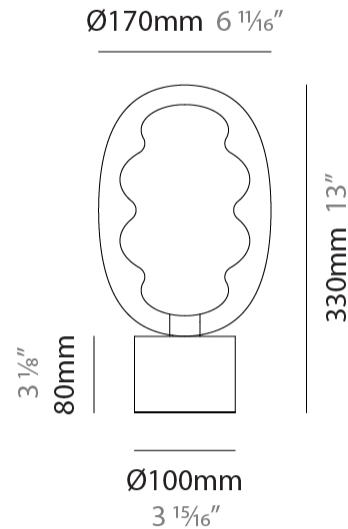

DALMA PORTABLE

D144038- _____

base number   Holder Options   Finish Options

1. To build a product code in our configurator select the specify button on the base model # product page
2. To build a manual product code on this datasheet choose from the options listed below in blue font and add the suffix to the base model #

GENERAL

Series: Dalma
Brand: Cangini & Tucci
Division: Design
Mounting Type: Portable
Mounting Location: Table
Subcategory: Table

PHYSICAL

Shape: Oval
Diameter (mm): 170
Diameter (in): 6 ¹¹/₁₆
Height (mm): 330
Height (in): 13
Light Distribution: Omnidirectional
Fixture Finish: [AMB](#) / [GRN](#) / [PNK](#) / [RUB](#) / [SKB](#) / [SMK](#) / [TOB](#) / [TRA](#) / [SWH](#)
Holder Finish: [BCN](#) / [CHA](#) / [FGD](#)
Fixture Material: Glass / Metal

ELECTRICAL

Lamp Type: LED (Zhaga Standard)
Input Wattage (W): 9
Dimming: Non-Dimming / Phase Dimming (120vac Only)
Driver Included: Yes
Driver Location: Integrated
Driver Type: Constant Current- Universal
Driver Class: Class 2
Input Voltage (V): 120
Constant Current (MA): 350

LED

Color Temperature (°K): 2700 / 3000
Max. Delivered Lumen (lm): 1125
CRI: >95 CRI
Lamp Life (hrs): 50000

OPTICAL

RATINGS AND CERTIFICATIONS

Certified By: Certified for North American Standards
IP rating: IP20

PROJECT
TYPE
SPECIFIER
QUANTITY
DATE