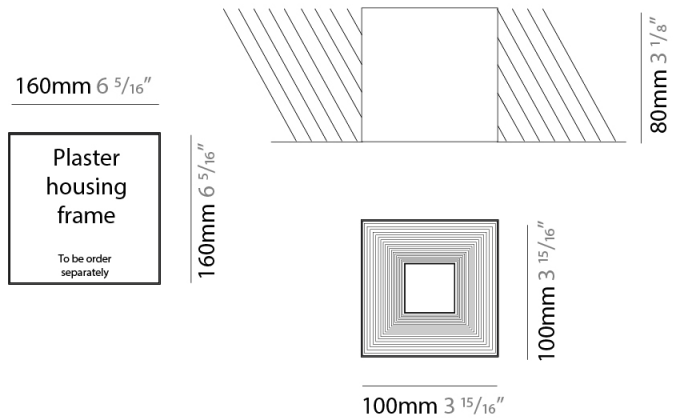

PROJECT	
TYPE	
SPECIFIER	
QUANTITY	
DATE	

DARMA RECESSED

D46001-WHI

base number

1. To build a product code in our configurator select the specify button on the base model # product page
2. To build a manual product code on this datasheet choose from the options listed below in blue font and add the suffix to the base model #

GENERAL

Series: Darma
Brand: Icone
Division: Design
Mounting Type: Recessed
Mounting Location: Ceiling
Subcategory: Downlight

PHYSICAL

Shape: Square
Length (mm): 100
Length (in): 3 15/16
Width (mm): 100
Width (in): 3 15/16
Height (mm): 80
Height (in): 3 1/8
Light Distribution: Direct
Weight (kg): 1.45
Weight (lbs): 3.199
Fixture Finish: WHI
Fixture Material: Metal

ELECTRICAL

Lamp Type: LED
Total Output Wattage (W): 17
Dimming: Electronic Low Voltage Dimming
Input Voltage (V): 120Vac Direct Line

LED

Color Temperature (°K): 3000
Nominal Lumen (lm): 1350
CRI: >90 CRI
Lamp Life (hrs): 50000

OPTICAL

RATINGS AND CERTIFICATIONS

Certified By: Certified for North American Standards
IP rating: IP20