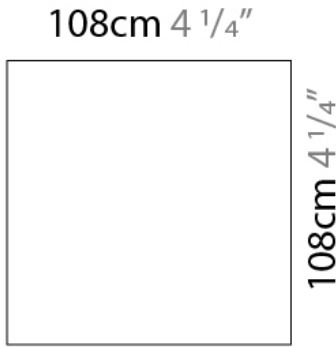

D43009-

PROJECT	
TYPE	
SPECIFIER	
QUANTITY	
DATE	

J-Box Cover Plate included