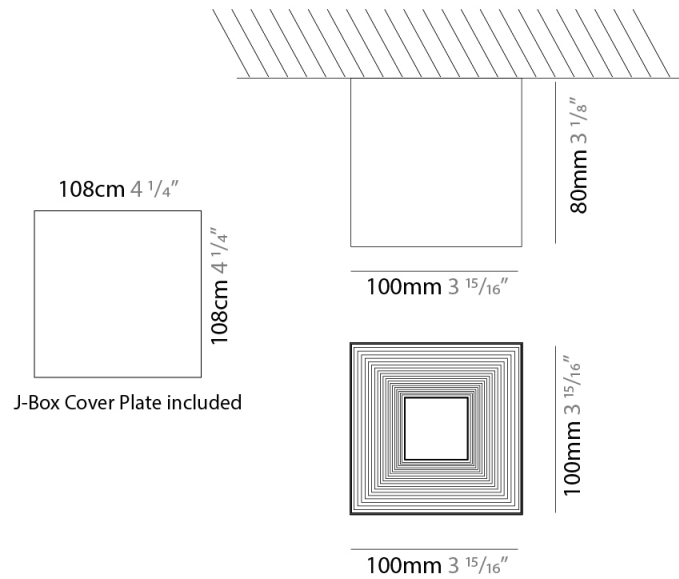

DARMA SURFACE

D42008-

base number   Finish
Options

PROJECT	_____
TYPE	_____
SPECIFIER	_____
QUANTITY	_____
DATE	_____

1. To build a product code in our configurator select the specify button on the base model # product page
2. To build a manual product code on this datasheet choose from the options listed below in blue font and add the suffix to the base model #

GENERAL

Series: Darma
Partner: Icone
Division: Design
Installation: Surface
Product Type: Downlight
Mounting Location: Ceiling
Light Distribution: Direct

PHYSICAL

Aperture Sizes - Downlights: 4"
Shape: Square
Length (mm): 100
Length (in): 3 ¹⁵/₁₆"
Width (mm): 100
Width (in): 3 ¹⁵/₁₆"
Height (mm): 80
Height (in): 3 ¹/₈"
Fixture Finish: WHI / TWH / BGL
Fixture Material: Aluminum

ELECTRICAL

Lamp Type: LED
Input Wattage (W): 17
Dimming: Electronic Low Voltage Dimming
Input Voltage (V): 120Vac Direct Line

LED

Color Temperature (°K): 3000
Nominal Lumen (lm): 1350
CRI: >90 CRI
Lamp Life (hrs): 50000

OPTICAL

RATINGS AND CERTIFICATIONS

Certified By: Certified for North American Standards
IP rating: IP20