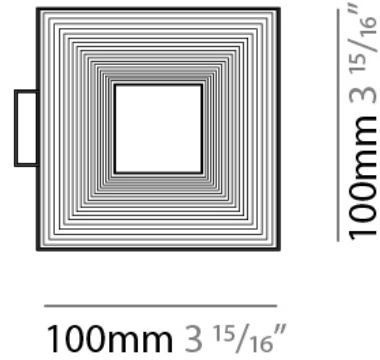

D43009-

PROJECT	
TYPE	
SPECIFIER	
QUANTITY	
DATE