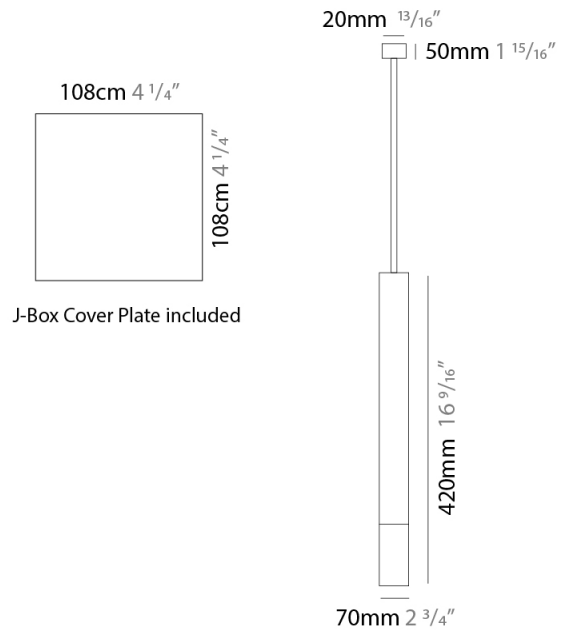

DARMA SUSPENSION

D41003-

base number   Finish
Options

PROJECT	_____
TYPE	_____
SPECIFIER	_____
QUANTITY	_____
DATE	_____

1. To build a product code in our configurator select the specify button on the base model # product page
2. To build a manual product code on this datasheet choose from the options listed below in blue font and add the suffix to the base model #

GENERAL

Series: Darma _____
Partner: Icone _____
Division: Design _____
Installation: Suspension _____
Product Type: Pendant _____
Mounting Location: Ceiling _____
Light Distribution: Direct _____

PHYSICAL

Shape: Square _____
Length (mm): 70 _____
Length (in): 2 ³/₄ _____
Width (mm): 70 _____
Width (in): 2 ³/₄ _____
Height (mm): 420 _____
Height (in): 16 ⁹/₁₆ _____
Fixture Finish: WHi / TWH _____
Fixture Material: Aluminum _____

ELECTRICAL

Lamp Type: LED _____
Total Output Wattage (W): 10 _____
Dimming: Electronic Low Voltage Dimming _____
Input Voltage (V): 120Vac Direct Line _____

LED

Color Temperature (°K): 3000 _____
Nominal Lumen (lm): 2700 _____
CRI: >90 CRI _____
Lamp Life (hrs): 50000 _____

OPTICAL

RATINGS AND CERTIFICATIONS

Certified By: Certified for North American Standards _____
IP rating: IP20 _____