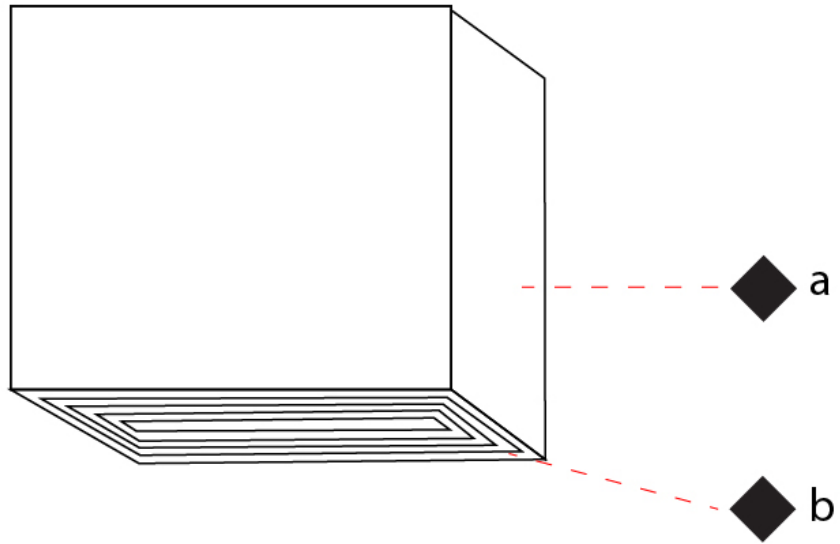

D42007-

PROJECT	_____
TYPE	_____
SPECIFIER	_____
QUANTITY	_____
DATE	_____