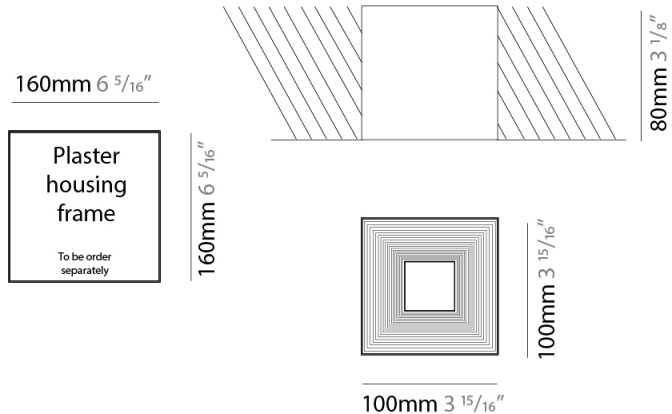

PROJECT
TYPE
SPECIFIER
QUANTITY
DATE

DARMA RECESSED

D46001-WHI

base number

1. To build a product code in our configurator select the specify button on the base model # product page
2. To build a manual product code on this datasheet choose from the options listed below in blue font and add the suffix to the base model #

GENERAL

Series: Darma
Brand: Icone
Division: Design
Mounting Type: Recessed
Mounting Location: Ceiling
Subcategory: Downlight

PHYSICAL

Shape: Square
Length (mm): 100
Length (in): 3 15/16
Width (mm): 100
Width (in): 3 15/16
Height (mm): 80
Height (in): 3 1/8
Light Distribution: Direct
Weight (kg): 1.45
Weight (lbs): 3.199
Fixture Finish: WHI
Fixture Material: Metal

ELECTRICAL

Lamp Type: LED
Total Output Wattage (W): 17
Dimming: Electronic Low Voltage Dimming
Input Voltage (V): 120Vac Direct Line

LED

Color Temperature (°K): 3000
Nominal Lumen (lm): 1350
CRI: >90 CRI
Lamp Life (hrs): 50000

OPTICAL

RATINGS AND CERTIFICATIONS

Certified By: Certified for North American Standards
IP rating: IP20