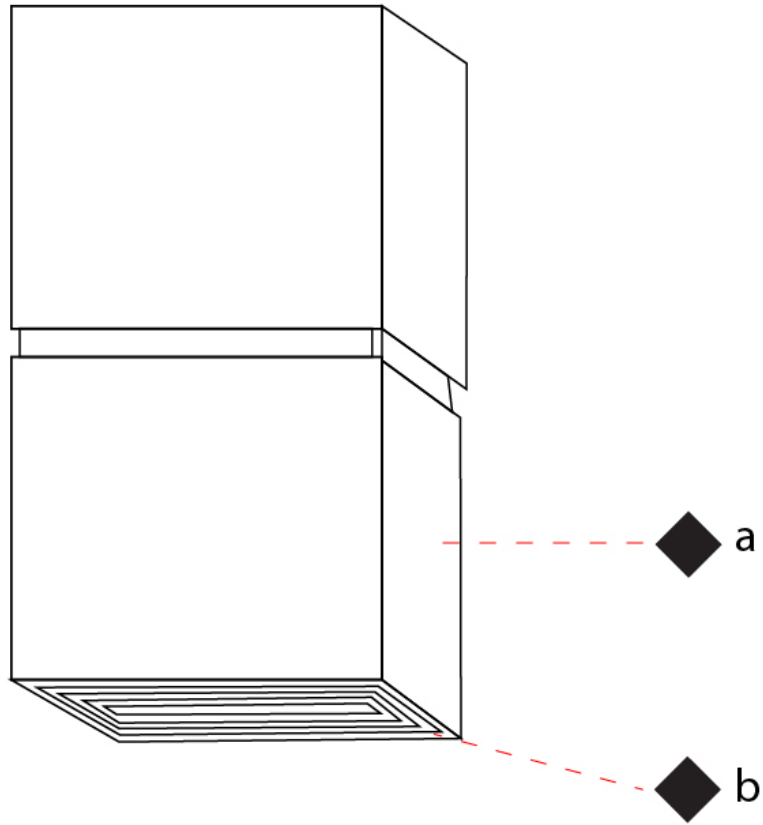

D43008-

PROJECT	_____
TYPE	_____
SPECIFIER	_____
QUANTITY	_____
DATE	_____

D