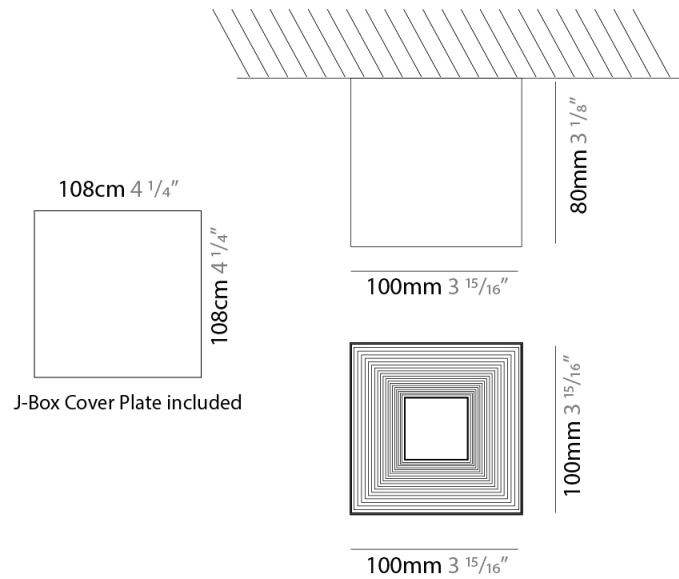

DARMA SURFACE

D42008-

base number   Finish
Options

1. To build a product code in our configurator select the specify button on the base model # product page
2. To build a manual product code on this datasheet choose from the options listed below in blue font and add the suffix to the base model #

GENERAL

Series: Darma
Brand: Icone
Division: Design
Mounting Type: Surface
Mounting Location: Ceiling
Subcategory: Downlight

PHYSICAL

Shape: Square
Length (mm): 100
Length (in): 3 ¹⁵/₁₆
Width (mm): 100
Width (in): 3 ¹⁵/₁₆
Height (mm): 80
Height (in): 3 ¹/₈
Light Distribution: Direct
Fixture Finish: WHI / TWH / BWH
Fixture Material: Aluminum

ELECTRICAL

Lamp Type: LED
Input Wattage (W): 17
Dimming: Electronic Low Voltage Dimming
Input Voltage (V): 120Vac Direct Line

LED

Color Temperature (°K): 3000
Nominal Lumen (lm): 1350
CRI: >90 CRI
Lamp Life (hrs): 50000

OPTICAL

RATINGS AND CERTIFICATIONS

Certified By: Certified for North American Standards
IP rating: IP20

PROJECT
TYPE
SPECIFIER
QUANTITY
DATE