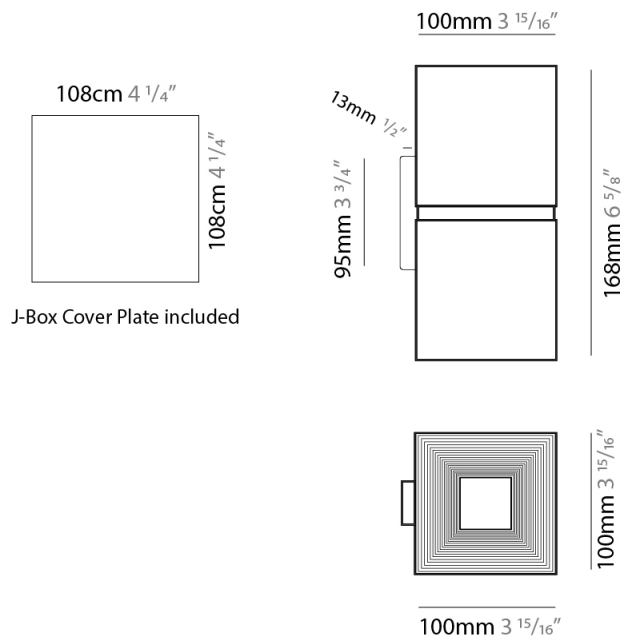

DARMA SURFACE

D43009-

base number   Finish
Options

PROJECT	_____
TYPE	_____
SPECIFIER	_____
QUANTITY	_____
DATE	_____

1. To build a product code in our configurator select the specify button on the base model # product page
2. To build a manual product code on this datasheet choose from the options listed below in blue font and add the suffix to the base model #

GENERAL

Series: Darma
Brand: Icone
Division: Design
Mounting Type: Surface
Mounting Location: Wall
Subcategory: Up/Down Light

PHYSICAL

Shape: Rectangle
Length (mm): 100
Length (in): 3 ¹⁵/₁₆
Height (mm): 168
Depth (mm): 100
Height (in): 6 ⁵/₈
Depth (in): 3 ¹⁵/₁₆
Light Distribution: Direct / Indirect
Fixture Finish: WHI / TWH / BWH
Fixture Material: Aluminum

ELECTRICAL

Lamp Type: LED
Total Output Wattage (W): 34
Dimming: Electronic Low Voltage Dimming
Input Voltage (V): 120Vac Direct Line

LED

Color Temperature (°K): 3000
Nominal Lumen (lm): 2700
CRI: >90 CRI
Lamp Life (hrs): 50000

OPTICAL

RATINGS AND CERTIFICATIONS

Certified By: Certified for North American Standards
IP rating: IP20