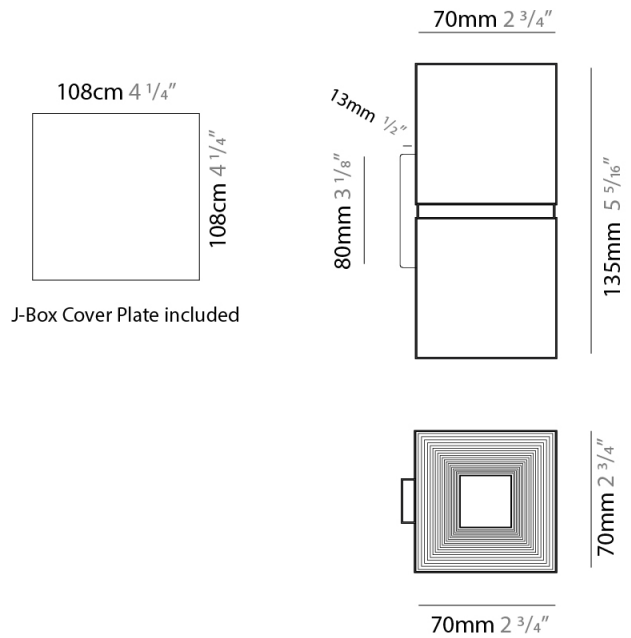

DARMA SURFACE

D43008-

base number   Finish
Options

PROJECT	_____
TYPE	_____
SPECIFIER	_____
QUANTITY	_____
DATE	_____

1. To build a product code in our configurator select the specify button on the base model # product page
2. To build a manual product code on this datasheet choose from the options listed below in blue font and add the suffix to the base model #

GENERAL

Series: Darma
Brand: Icone
Division: Design
Mounting Type: Surface
Mounting Location: Wall
Subcategory: Up/Down Light

PHYSICAL

Shape: Rectangle
Length (mm): 70
Length (in): 2 ³/₄
Width (mm): 70
Width (in): 2 ³/₄
Height (mm): 135
Depth (mm): 83
Height (in): 5 ⁵/₁₆
Depth (in): 3 ¹/₄
Light Distribution: Direct / Indirect
Fixture Finish: WHI / TWH / BWH
Fixture Material: Aluminum

ELECTRICAL

Lamp Type: LED
Total Output Wattage (W): 17
Dimming: Electronic Low Voltage Dimming
Input Voltage (V): 120Vac Direct Line

LED

Color Temperature (°K): 3000
Nominal Lumen (lm): 1400
CRI: >90 CRI
Lamp Life (hrs): 50000

OPTICAL

RATINGS AND CERTIFICATIONS

Certified By: Certified for North American Standards
IP rating: IP20