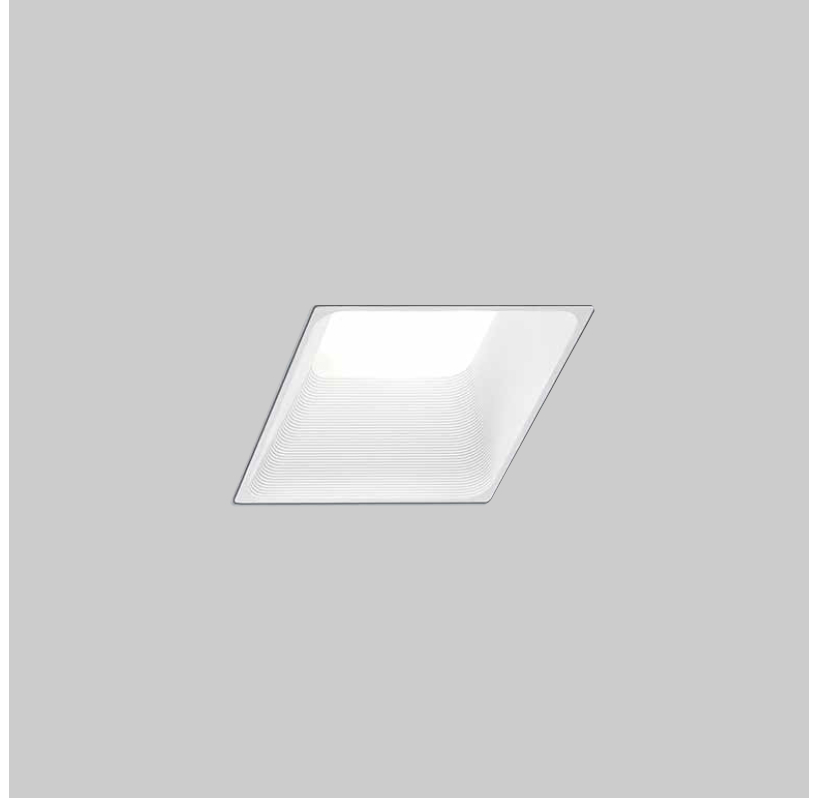

DARMA RECESSED

D46000-WHI

base number

1. To build a product code in our configurator select the specify button on the base model # product page
2. To build a manual product code on this datasheet choose from the options listed below in blue font and add the suffix to the base model #

GENERAL

Series: Darma
Partner: Icone
Division: Design
Installation: Recessed
Product Type: Downlight
Mounting Location: Ceiling
Light Distribution: Direct

PHYSICAL

Aperture Sizes - Downlights: 2"
Shape: Square
Length (mm): 70
Length (in): 2 3/4
Width (mm): 70
Width (in): 2 3/4
Height (mm): 65
Height (in): 2 9/16
Weight (kg): 0.99
Weight (lbs): 2.199
Fixture Finish: WHI
Fixture Material: Metal

ELECTRICAL

Lamp Type: LED
Total Output Wattage (W): 8.5
Dimming: Electronic Low Voltage Dimming
Driver Included: No
Input Voltage (V): 120

LED

Color Temperature (°K): 3000
Nominal Lumen (lm): 700
CRI: >90 CRI
Lamp Life (hrs): 50000

OPTICAL

RATINGS AND CERTIFICATIONS

Certified By: Certified for North American Standards
IP rating: IP20