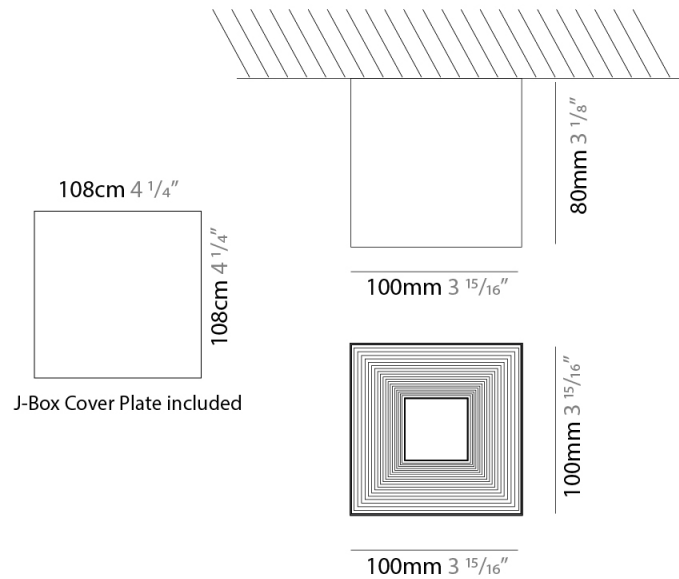

DARMA SURFACE

D42008-

base number   Finish
Options

PROJECT	_____
TYPE	_____
SPECIFIER	_____
QUANTITY	_____
DATE	_____

1. To build a product code in our configurator select the specify button on the base model # product page
2. To build a manual product code on this datasheet choose from the options listed below in blue font and add the suffix to the base model #

GENERAL

Series: Darma _____
Partner: Icone _____
Division: Design _____
Installation: Surface _____
Product Type: Downlight _____
Mounting Location: Ceiling _____
Light Distribution: Direct _____

PHYSICAL

Aperture Sizes - Downlights: 4" _____
Shape: Square _____
Length (mm): 100 _____
Length (in): 3 ¹⁵/₁₆ _____
Width (mm): 100 _____
Width (in): 3 ¹⁵/₁₆ _____
Height (mm): 80 _____
Height (in): 3 ¹/₈ _____
Fixture Finish: WHI / TWH / BGL _____
Fixture Material: Aluminum _____

ELECTRICAL

Lamp Type: LED _____
Input Wattage (W): 17 _____
Dimming: Electronic Low Voltage Dimming _____
Input Voltage (V): 120Vac Direct Line _____

LED

Color Temperature (°K): 3000 _____
Nominal Lumen (lm): 1350 _____
CRI: >90 CRI _____
Lamp Life (hrs): 50000 _____

OPTICAL

RATINGS AND CERTIFICATIONS

Certified By: Certified for North American Standards _____
IP rating: IP20 _____