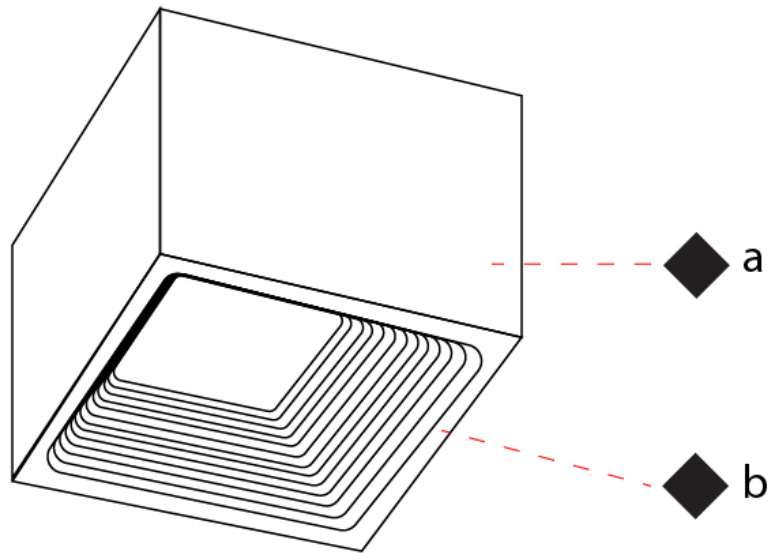

DARMA SURFACE

D42008-

PROJECT

TYPE

SPECIFIER

QUANTITY

DATE

D