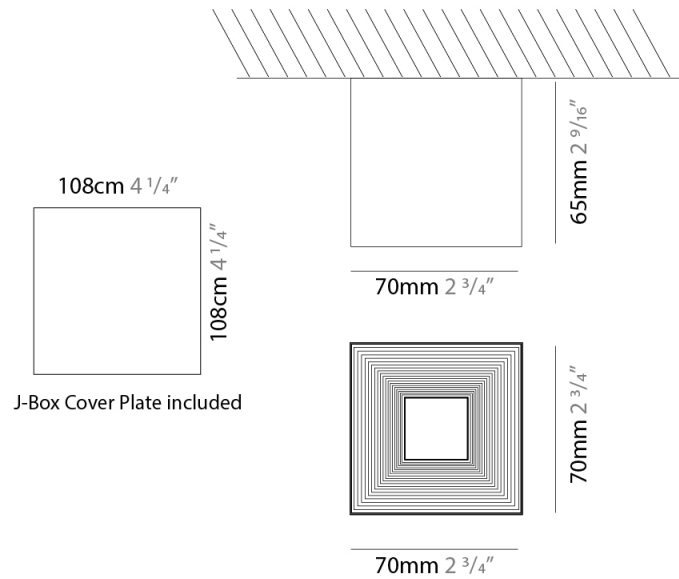

PROJECT
TYPE
SPECIFIER
QUANTITY
DATE

DARMA SURFACE

D42007-

base number   Finish
Options

1. To build a product code in our configurator select the specify button on the base model # product page
2. To build a manual product code on this datasheet choose from the options listed below in blue font and add the suffix to the base model #

GENERAL

Series: Darma
Partner: Icone
Division: Design
Installation: Surface
Product Type: Downlight
Mounting Location: Ceiling
Light Distribution: Direct

PHYSICAL

Aperture Sizes - Downlights: 4"
Shape: Square
Length (mm): 70
Length (in): 2 3/4
Width (mm): 70
Width (in): 2 3/4
Height (mm): 65
Height (in): 2 9/16
Fixture Finish: WHI / TWH / BGL
Fixture Material: Aluminum

ELECTRICAL

Lamp Type: LED
Total Output Wattage (W): 8.5
Dimming: Electronic Low Voltage Dimming
Input Voltage (V): 120Vac Direct Line

LED

Color Temperature (°K): 3000
Nominal Lumen (lm): 700
CRI: >90 CRI
Lamp Life (hrs): 50000

OPTICAL

RATINGS AND CERTIFICATIONS

Certified By: Certified for North American Standards
IP rating: IP20