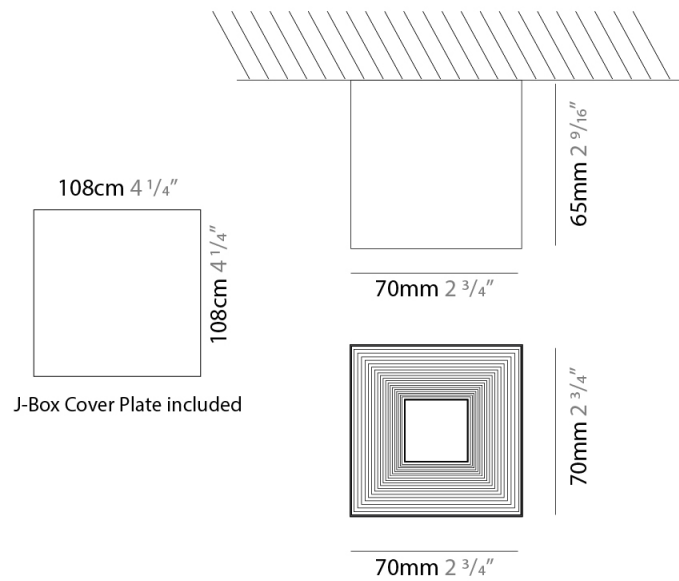

DARMA SURFACE

D42007-

base number   Finish
Options

PROJECT
TYPE
SPECIFIER
QUANTITY
DATE

1. To build a product code in our configurator select the specify button on the base model # product page
2. To build a manual product code on this datasheet choose from the options listed below in blue font and add the suffix to the base model #

GENERAL

Series: Darma
Partner: Icone
Division: Design
Installation: Surface
Product Type: Downlight
Mounting Location: Ceiling
Light Distribution: Direct

PHYSICAL

Aperture Sizes - Downlights: 4"
Shape: Square
Length (mm): 70
Length (in): 2 3/4
Width (mm): 70
Width (in): 2 3/4
Height (mm): 65
Height (in): 2 9/16
Fixture Finish: WHI / TWH / BGL
Fixture Material: Aluminum

ELECTRICAL

Lamp Type: LED
Total Output Wattage (W): 8.5
Dimming: Electronic Low Voltage Dimming
Input Voltage (V): 120Vac Direct Line

LED

Color Temperature (°K): 3000
Nominal Lumen (lm): 700
CRI: >90 CRI
Lamp Life (hrs): 50000

OPTICAL

RATINGS AND CERTIFICATIONS

Certified By: Certified for North American Standards
IP rating: IP20