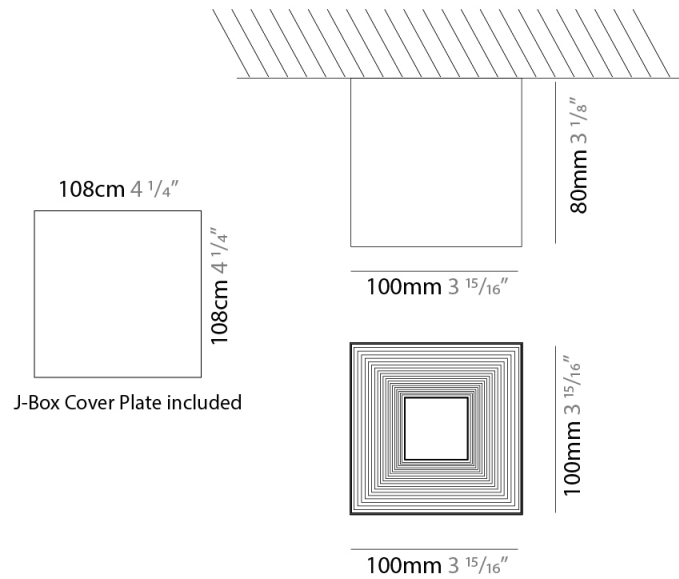

DARMA SURFACE

D42008-

base number   Finish
Options

PROJECT
TYPE
SPECIFIER
QUANTITY
DATE

1. To build a product code in our configurator select the specify button on the base model # product page
2. To build a manual product code on this datasheet choose from the options listed below in blue font and add the suffix to the base model #

GENERAL

Series: Darma
Partner: Icone
Division: Design
Installation: Surface
Product Type: Downlight
Mounting Location: Ceiling
Light Distribution: Direct

PHYSICAL

Aperture Sizes - Downlights: 4"
Shape: Square
Length (mm): 100
Length (in): 3 ¹⁵/₁₆"
Width (mm): 100
Width (in): 3 ¹⁵/₁₆"
Height (mm): 80
Height (in): 3 ¹/₈"
Fixture Finish: WHI / TWH / BGL
Fixture Material: Aluminum

ELECTRICAL

Lamp Type: LED
Input Wattage (W): 17
Dimming: Electronic Low Voltage Dimming
Input Voltage (V): 120Vac Direct Line

LED

Color Temperature (°K): 3000
Nominal Lumen (lm): 1350
CRI: >90 CRI
Lamp Life (hrs): 50000

OPTICAL

RATINGS AND CERTIFICATIONS

Certified By: Certified for North American Standards
IP rating: IP20