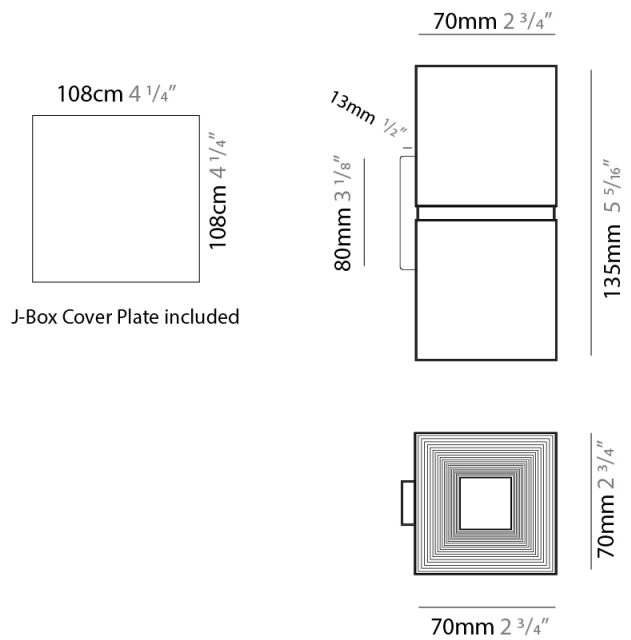

DARMA SURFACE

D43008-

base number   Finish
Options

PROJECT	_____
TYPE	_____
SPECIFIER	_____
QUANTITY	_____
DATE	_____

1. To build a product code in our configurator select the specify button on the base model # product page
2. To build a manual product code on this datasheet choose from the options listed below in blue font and add the suffix to the base model #

GENERAL

Series: Darma
Partner: Icone
Division: Design
Installation: Surface
Product Type: Wall Surface
Mounting Location: Wall
Light Distribution: Direct / Indirect

PHYSICAL

Shape: Rectangle
Length (mm): 70
Length (in): 2 ³/₄
Width (mm): 70
Width (in): 2 ³/₄
Height (mm): 135
Depth (mm): 83
Height (in): 5 ³/₁₆
Depth (in): 3 ¹/₄
Fixture Finish: WHI / TWH / BGL
Fixture Material: Aluminum

ELECTRICAL

Lamp Type: LED
Total Output Wattage (W): 17
Dimming: Electronic Low Voltage Dimming
Input Voltage (V): 120Vac Direct Line

LED

Color Temperature (°K): 3000
Nominal Lumen (lm): 1400
CRI: >90 CRI
Lamp Life (hrs): 50000

OPTICAL

RATINGS AND CERTIFICATIONS

Certified By: Certified for North American Standards
IP rating: IP20