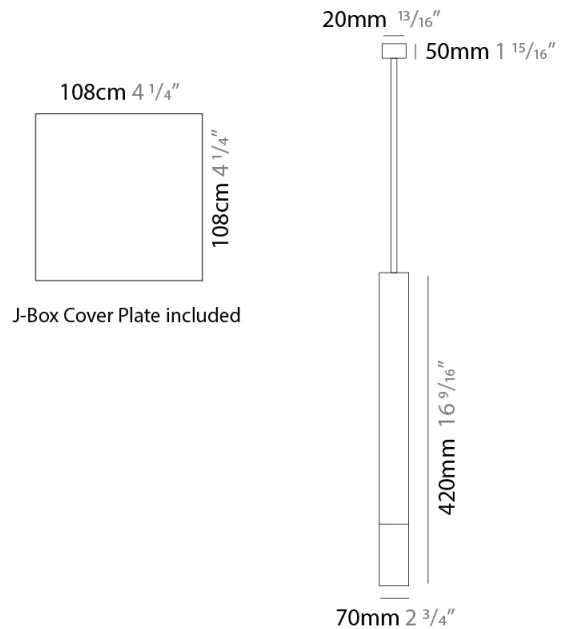

DARMA SUSPENSION

D41003-

base number   Finish
Options

PROJECT	_____
TYPE	_____
SPECIFIER	_____
QUANTITY	_____
DATE	_____

1. To build a product code in our configurator select the specify button on the base model # product page
2. To build a manual product code on this datasheet choose from the options listed below in blue font and add the suffix to the base model #

GENERAL

Series: Darma _____
Partner: Icone _____
Division: Design _____
Installation: Suspension _____
Product Type: Pendant _____
Mounting Location: Ceiling _____
Light Distribution: Direct _____

PHYSICAL

Shape: Square _____
Length (mm): 70 _____
Length (in): 2 ³/₄ _____
Width (mm): 70 _____
Width (in): 2 ³/₄ _____
Height (mm): 420 _____
Height (in): 16 ⁹/₁₆ _____
Fixture Finish: WHi / TWH _____
Fixture Material: Aluminum _____

ELECTRICAL

Lamp Type: LED _____
Total Output Wattage (W): 10 _____
Dimming: Electronic Low Voltage Dimming _____
Input Voltage (V): 120Vac Direct Line _____

LED

Color Temperature (°K): 3000 _____
Nominal Lumen (lm): 2700 _____
CRI: >90 CRI _____
Lamp Life (hrs): 50000 _____

OPTICAL

RATINGS AND CERTIFICATIONS

Certified By: Certified for North American Standards _____
IP rating: IP20 _____