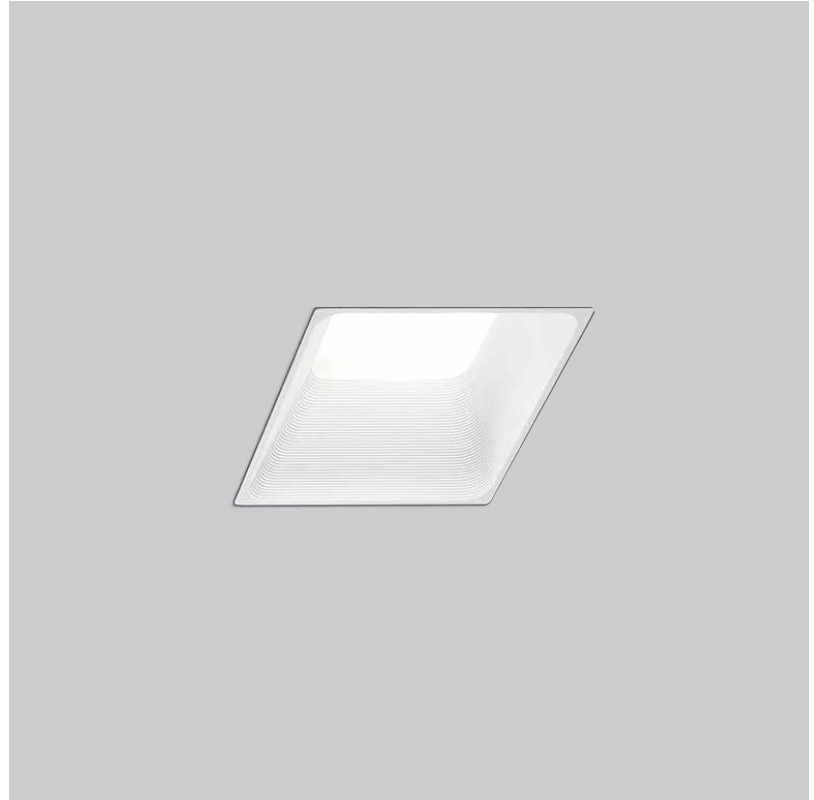

PROJECT	
TYPE	
SPECIFIER	
QUANTITY	
DATE	

DARMA RECESSED

D46000-WHI

base number

1. To build a product code in our configurator select the specify button on the base model # product page
2. To build a manual product code on this datasheet choose from the options listed below in blue font and add the suffix to the base model #

GENERAL

Series: Darma
Partner: Icone
Division: Design
Installation: Recessed
Product Type: Downlight
Mounting Location: Ceiling
Light Distribution: Direct

PHYSICAL

Aperture Sizes - Downlights: 2"
Shape: Square
Length (mm): 70
Length (in): 2 3/4
Width (mm): 70
Width (in): 2 3/4
Height (mm): 65
Height (in): 2 9/16
Weight (kg): 0.99
Weight (lbs): 2.199
Fixture Finish: WHI
Fixture Material: Metal

ELECTRICAL

Lamp Type: LED
Total Output Wattage (W): 8.5
Dimming: Electronic Low Voltage Dimming
Driver Included: No
Input Voltage (V): 120

LED

Color Temperature (°K): 3000
Nominal Lumen (lm): 700
CRI: >90 CRI
Lamp Life (hrs): 50000

OPTICAL

RATINGS AND CERTIFICATIONS

Certified By: Certified for North American Standards
IP rating: IP20