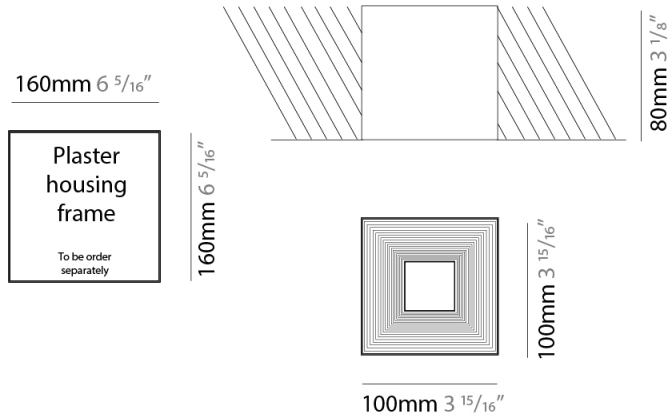

PROJECT	_____
TYPE	_____
SPECIFIER	_____
QUANTITY	_____
DATE	_____

DARMA RECESSED

D46001-WHI

base number

1. To build a product code in our configurator select the specify button on the base model # product page
2. To build a manual product code on this datasheet choose from the options listed below in blue font and add the suffix to the base model #

GENERAL

Series: Darma
Partner: Icone
Division: Design
Installation: Recessed
Product Type: Downlight
Mounting Location: Ceiling
Light Distribution: Direct

PHYSICAL

Aperture Sizes - Downlights: 3"
Shape: Square
Length (mm): 100
Length (in): 3 15/16
Width (mm): 100
Width (in): 3 15/16
Height (mm): 80
Height (in): 3 1/8
Weight (kg): 1.45
Weight (lbs): 3.199
Fixture Finish: WHI
Fixture Material: Metal

ELECTRICAL

Lamp Type: LED
Total Output Wattage (W): 17
Dimming: Electronic Low Voltage Dimming
Input Voltage (V): 120Vac Direct Line

LED

Color Temperature (°K): 3000
Nominal Lumen (lm): 1350
CRI: >90 CRI
Lamp Life (hrs): 50000

OPTICAL

RATINGS AND CERTIFICATIONS

Certified By: Certified for North American Standards
IP rating: IP20