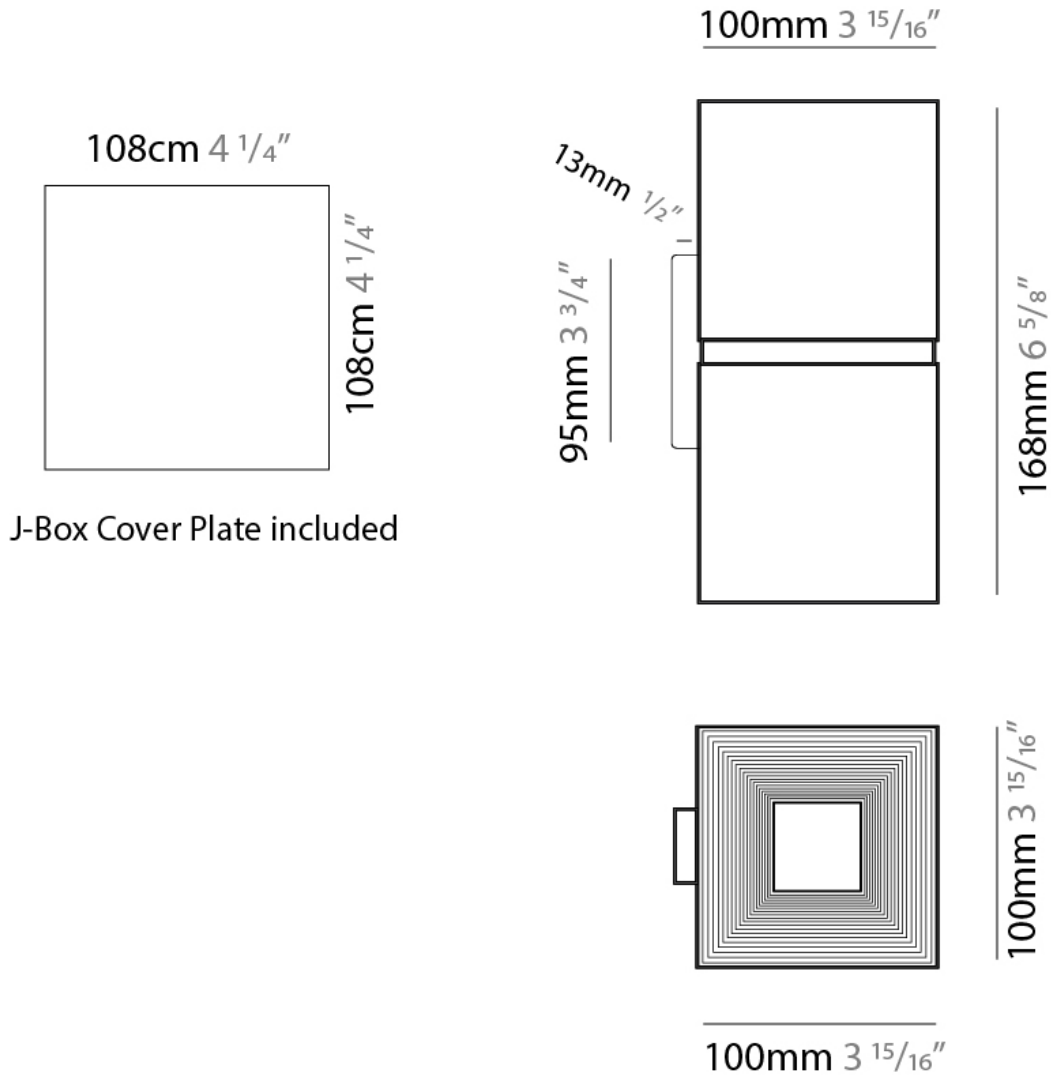

D43009-

PROJECT	
TYPE	
SPECIFIER	
QUANTITY	
DATE