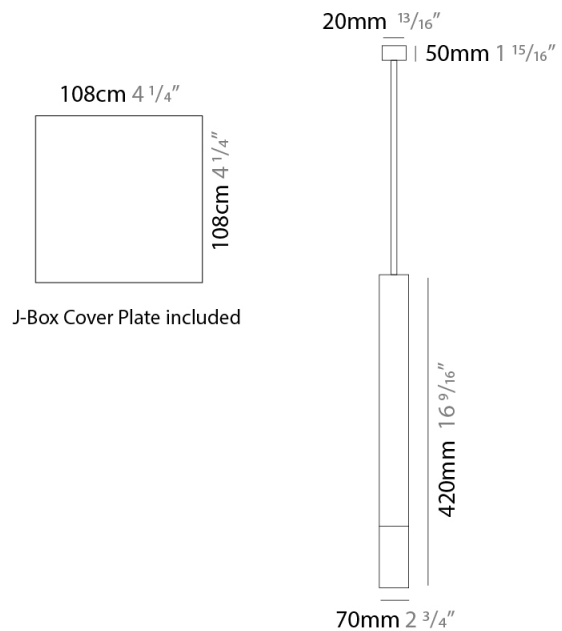

DARMA SUSPENSION

D41003-

base number   Finish
Options

PROJECT	_____
TYPE	_____
SPECIFIER	_____
QUANTITY	_____
DATE	_____

1. To build a product code in our configurator select the specify button on the base model # product page
2. To build a manual product code on this datasheet choose from the options listed below in blue font and add the suffix to the base model #

GENERAL

Series: Darma _____
Partner: Icone _____
Division: Design _____
Installation: Suspension _____
Product Type: Pendant _____
Mounting Location: Ceiling _____
Light Distribution: Direct _____

PHYSICAL

Shape: Square _____
Length (mm): 70 _____
Length (in): 2 ³/₄ _____
Width (mm): 70 _____
Width (in): 2 ³/₄ _____
Height (mm): 420 _____
Height (in): 16 ⁹/₁₆ _____
Fixture Finish: WHi / TWH _____
Fixture Material: Aluminum _____

ELECTRICAL

Lamp Type: LED _____
Total Output Wattage (W): 10 _____
Dimming: Electronic Low Voltage Dimming _____
Input Voltage (V): 120Vac Direct Line _____

LED

Color Temperature (°K): 3000 _____
Nominal Lumen (lm): 2700 _____
CRI: >90 CRI _____
Lamp Life (hrs): 50000 _____

OPTICAL

RATINGS AND CERTIFICATIONS

Certified By: Certified for North American Standards _____
IP rating: IP20 _____