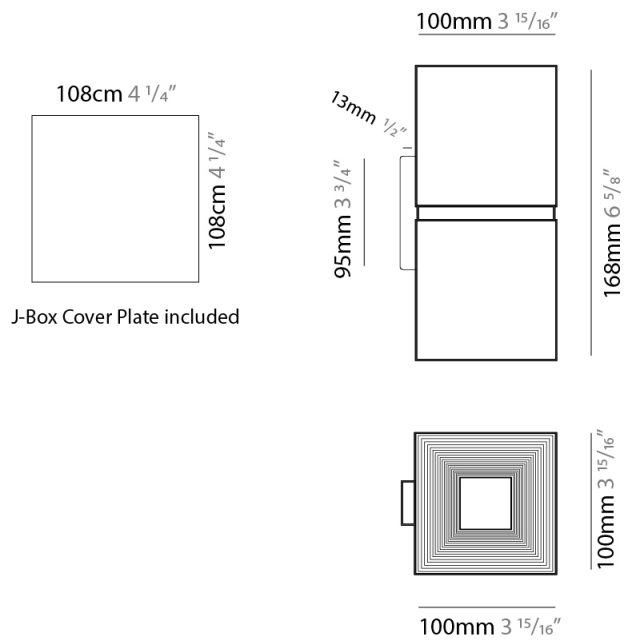

DARMA SURFACE

D43009-

base number   Finish
Options

PROJECT	_____
TYPE	_____
SPECIFIER	_____
QUANTITY	_____
DATE	_____

1. To build a product code in our configurator select the specify button on the base model # product page
2. To build a manual product code on this datasheet choose from the options listed below in blue font and add the suffix to the base model #

GENERAL

Series: Darma _____
Partner: Icone _____
Division: Design _____
Installation: Surface _____
Product Type: Wall Surface _____
Mounting Location: Wall _____
Light Distribution: Direct / Indirect _____

PHYSICAL

Shape: Rectangle _____
Length (mm): 100 _____
Length (in): 3 ¹⁵/₁₆ _____
Height (mm): 168 _____
Depth (mm): 100 _____
Height (in): 6 ⁵/₈ _____
Depth (in): 3 ¹⁵/₁₆ _____
Fixture Finish: WHI / TWH / BGL _____
Fixture Material: Aluminum _____

ELECTRICAL

Lamp Type: LED _____
Total Output Wattage (W): 34 _____
Dimming: Electronic Low Voltage Dimming _____
Input Voltage (V): 120Vac Direct Line _____

LED

Color Temperature (°K): 3000 _____
Nominal Lumen (lm): 2700 _____
CRI: >90 CRI _____
Lamp Life (hrs): 50000 _____

OPTICAL

RATINGS AND CERTIFICATIONS

Certified By: Certified for North American Standards _____
IP rating: IP20 _____