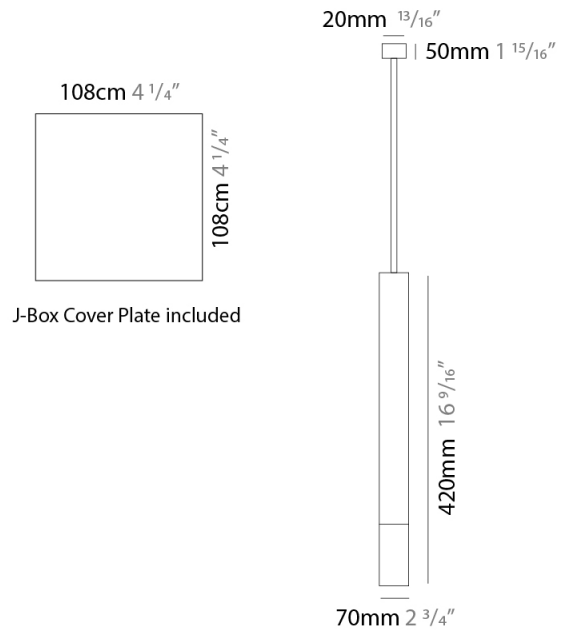

DARMA SUSPENSION

D41003-

base number   Finish
Options

1. To build a product code in our configurator select the specify button on the base model # product page
2. To build a manual product code on this datasheet choose from the options listed below in blue font and add the suffix to the base model #

GENERAL

Series: Darma
Brand: Icone
Division: Design
Mounting Type: Suspension
Mounting Location: Ceiling
Subcategory: Pendant

PHYSICAL

Shape: Square
Length (mm): 70
Length (in): 2 3/4
Width (mm): 70
Width (in): 2 3/4
Height (mm): 420
Height (in): 16 9/16
Light Distribution: Downlight
Fixture Finish: WHI / TWH / BWH
Fixture Material: Aluminum

ELECTRICAL

Lamp Type: LED
Total Output Wattage (W): 10
Dimming: Electronic Low Voltage Dimming
Input Voltage (V): 120Vac Direct Line

LED

Color Temperature (°K): 3000
Nominal Lumen (lm): 2700
CRI: >90 CRI
Lamp Life (hrs): 50000

OPTICAL

RATINGS AND CERTIFICATIONS

Certified By: Certified for North American Standards
IP rating: IP20

PROJECT	_____
TYPE	_____
SPECIFIER	_____
QUANTITY	_____
DATE	_____