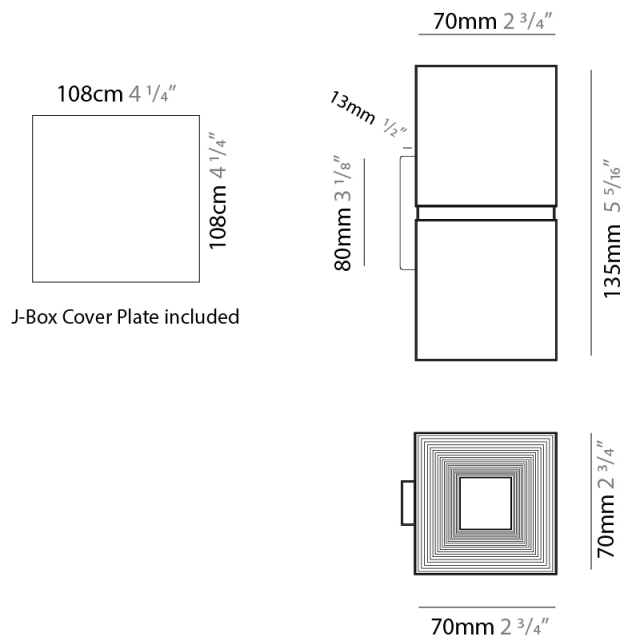

DARMA SURFACE

D43008-

base number   Finish
Options

PROJECT	_____
TYPE	_____
SPECIFIER	_____
QUANTITY	_____
DATE	_____

1. To build a product code in our configurator select the specify button on the base model # product page
2. To build a manual product code on this datasheet choose from the options listed below in blue font and add the suffix to the base model #

GENERAL

Series: Darma
Brand: Icone
Division: Design
Mounting Type: Surface
Mounting Location: Wall
Subcategory: Up/Down Light

PHYSICAL

Shape: Rectangle
Length (mm): 70
Length (in): 2 ³/₄
Width (mm): 70
Width (in): 2 ³/₄
Height (mm): 135
Depth (mm): 83
Height (in): 5 ⁵/₁₆
Depth (in): 3 ¹/₄
Light Distribution: Direct / Indirect
Fixture Finish: WHI / TWH / BWH
Fixture Material: Aluminum

ELECTRICAL

Lamp Type: LED
Total Output Wattage (W): 17
Dimming: Electronic Low Voltage Dimming
Input Voltage (V): 120Vac Direct Line

LED

Color Temperature (°K): 3000
Nominal Lumen (lm): 1400
CRI: >90 CRI
Lamp Life (hrs): 50000

OPTICAL

RATINGS AND CERTIFICATIONS

Certified By: Certified for North American Standards
IP rating: IP20