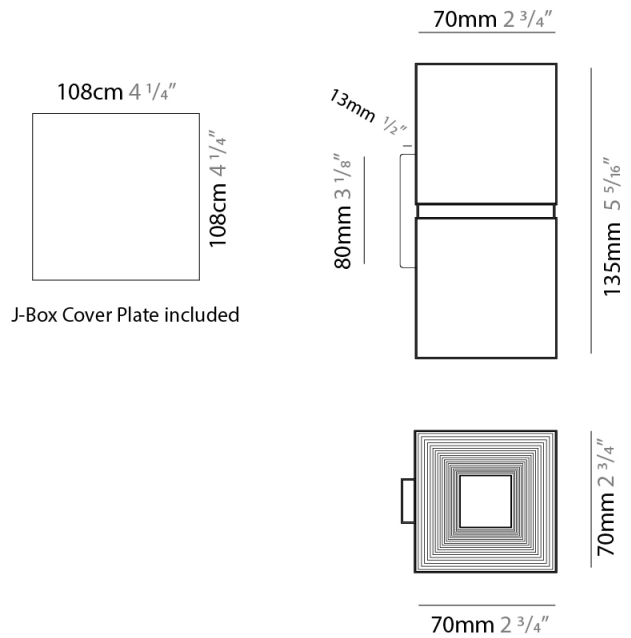

DARMA SURFACE

D43008-

base number   Finish
Options

PROJECT	_____
TYPE	_____
SPECIFIER	_____
QUANTITY	_____
DATE	_____

1. To build a product code in our configurator select the specify button on the base model # product page
2. To build a manual product code on this datasheet choose from the options listed below in blue font and add the suffix to the base model #

GENERAL

Series: Darma
Partner: Icone
Division: Design
Installation: Surface
Product Type: Wall Surface
Mounting Location: Wall
Light Distribution: Direct / Indirect

PHYSICAL

Shape: Rectangle
Length (mm): 70
Length (in): 2 ³/₄
Width (mm): 70
Width (in): 2 ³/₄
Height (mm): 135
Depth (mm): 83
Height (in): 5 ³/₁₆
Depth (in): 3 ¹/₄
Fixture Finish: WHI / TWH / BGL
Fixture Material: Aluminum

ELECTRICAL

Lamp Type: LED
Total Output Wattage (W): 17
Dimming: Electronic Low Voltage Dimming
Input Voltage (V): 120Vac Direct Line

LED

Color Temperature (°K): 3000
Nominal Lumen (lm): 1400
CRI: >90 CRI
Lamp Life (hrs): 50000

OPTICAL

RATINGS AND CERTIFICATIONS

Certified By: Certified for North American Standards
IP rating: IP20