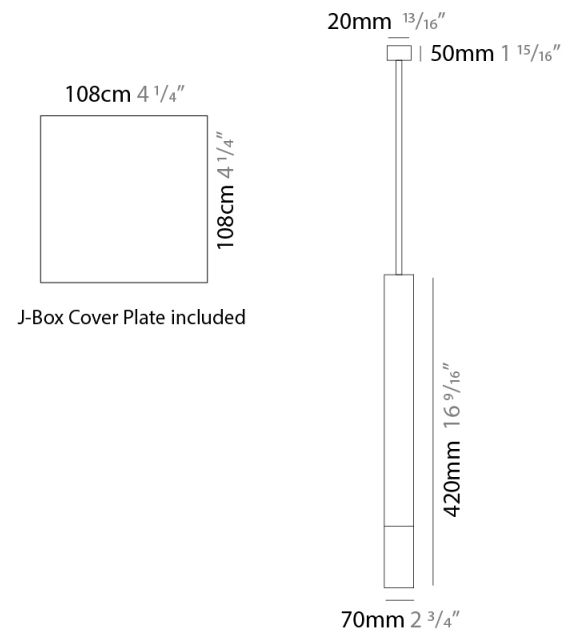

DARMA SUSPENSION

D41003-

base number   Finish
Options

PROJECT	_____
TYPE	_____
SPECIFIER	_____
QUANTITY	_____
DATE	_____

1. To build a product code in our configurator select the specify button on the base model # product page
2. To build a manual product code on this datasheet choose from the options listed below in blue font and add the suffix to the base model #

GENERAL

Series: Darma _____
Partner: Icone _____
Division: Design _____
Installation: Suspension _____
Product Type: Pendant _____
Mounting Location: Ceiling _____
Light Distribution: Direct _____

PHYSICAL

Shape: Square _____
Length (mm): 70 _____
Length (in): 2 ³/₄ _____
Width (mm): 70 _____
Width (in): 2 ³/₄ _____
Height (mm): 420 _____
Height (in): 16 ⁹/₁₆ _____
Fixture Finish: WHi / TWH _____
Fixture Material: Aluminum _____

ELECTRICAL

Lamp Type: LED _____
Total Output Wattage (W): 10 _____
Dimming: Electronic Low Voltage Dimming _____
Input Voltage (V): 120Vac Direct Line _____

LED

Color Temperature (°K): 3000 _____
Nominal Lumen (lm): 2700 _____
CRI: >90 CRI _____
Lamp Life (hrs): 50000 _____

OPTICAL

RATINGS AND CERTIFICATIONS

Certified By: Certified for North American Standards _____
IP rating: IP20 _____