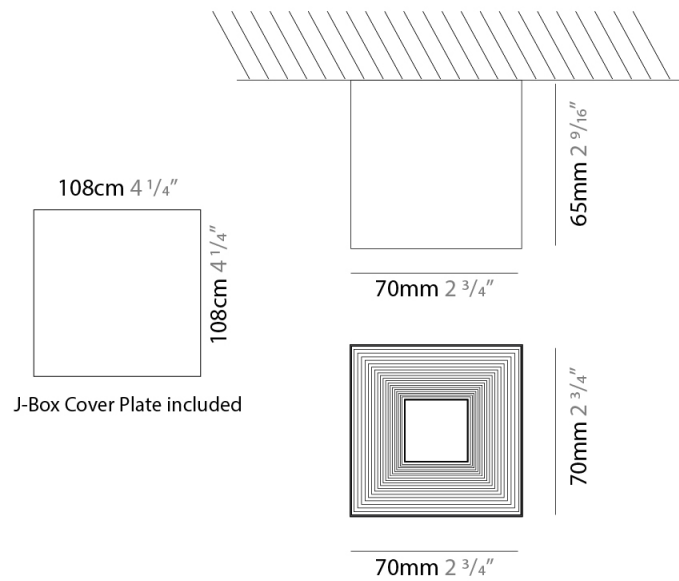

PROJECT
TYPE
SPECIFIER
QUANTITY
DATE

DARMA SURFACE

D42007-

base number   Finish
Options

1. To build a product code in our configurator select the specify button on the base model # product page
2. To build a manual product code on this datasheet choose from the options listed below in blue font and add the suffix to the base model #

GENERAL

Series: Darma
Partner: Icone
Division: Design
Installation: Surface
Product Type: Downlight
Mounting Location: Ceiling
Light Distribution: Direct

PHYSICAL

Aperture Sizes - Downlights: 4"
Shape: Square
Length (mm): 70
Length (in): 2 3/4
Width (mm): 70
Width (in): 2 3/4
Height (mm): 65
Height (in): 2 9/16
Fixture Finish: WHI / TWH / BGL
Fixture Material: Aluminum

ELECTRICAL

Lamp Type: LED
Total Output Wattage (W): 8.5
Dimming: Electronic Low Voltage Dimming
Input Voltage (V): 120Vac Direct Line

LED

Color Temperature (°K): 3000
Nominal Lumen (lm): 700
CRI: >90 CRI
Lamp Life (hrs): 50000

OPTICAL

RATINGS AND CERTIFICATIONS

Certified By: Certified for North American Standards
IP rating: IP20