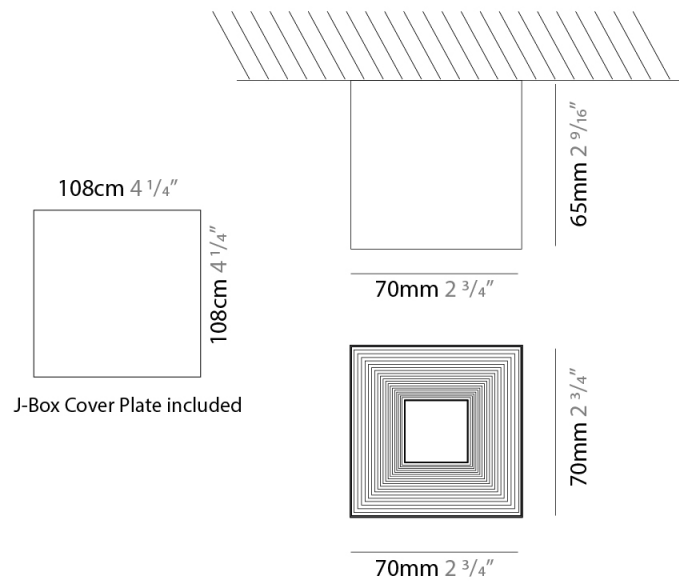

PROJECT
TYPE
SPECIFIER
QUANTITY
DATE

DARMA SURFACE

D42007-

base number   Finish
Options

1. To build a product code in our configurator select the specify button on the base model # product page
2. To build a manual product code on this datasheet choose from the options listed below in blue font and add the suffix to the base model #

GENERAL

Series: Darma
Brand: Icone
Division: Design
Mounting Type: Surface
Mounting Location: Ceiling
Subcategory: Downlight

PHYSICAL

Shape: Square
Length (mm): 70
Length (in): 2 3/4
Width (mm): 70
Width (in): 2 3/4
Height (mm): 65
Height (in): 2 9/16
Light Distribution: Direct
Fixture Finish: WHI / TWH / BWH
Fixture Material: Aluminum

ELECTRICAL

Lamp Type: LED
Total Output Wattage (W): 8.5
Dimming: Electronic Low Voltage Dimming
Input Voltage (V): 120Vac Direct Line

LED

Color Temperature (°K): 3000
Nominal Lumen (lm): 700
CRI: >90 CRI
Lamp Life (hrs): 50000

OPTICAL

RATINGS AND CERTIFICATIONS

Certified By: Certified for North American Standards
IP rating: IP20