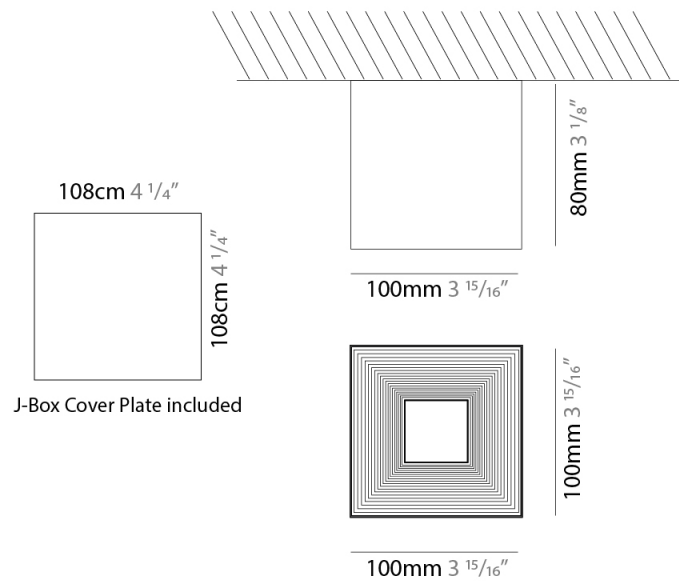

DARMA SURFACE

D42008-

base number   Finish
Options

PROJECT	_____
TYPE	_____
SPECIFIER	_____
QUANTITY	_____
DATE	_____

1. To build a product code in our configurator select the specify button on the base model # product page
2. To build a manual product code on this datasheet choose from the options listed below in blue font and add the suffix to the base model #

GENERAL

Series: Darma _____
Brand: Icone _____
Division: Design _____
Mounting Type: Surface _____
Mounting Location: Ceiling _____
Subcategory: Downlight _____

PHYSICAL

Shape: Square _____
Length (mm): 100 _____
Length (in): 3 ¹⁵/₁₆ _____
Width (mm): 100 _____
Width (in): 3 ¹⁵/₁₆ _____
Height (mm): 80 _____
Height (in): 3 ¹/₈ _____
Light Distribution: Direct _____
Fixture Finish: WHI / TWH / BWH _____
Fixture Material: Aluminum _____

ELECTRICAL

Lamp Type: LED _____
Input Wattage (W): 17 _____
Dimming: Electronic Low Voltage Dimming _____
Input Voltage (V): 120Vac Direct Line _____

LED

Color Temperature (°K): 3000 _____
Nominal Lumen (lm): 1350 _____
CRI: >90 CRI _____
Lamp Life (hrs): 50000 _____

OPTICAL

RATINGS AND CERTIFICATIONS

Certified By: Certified for North American Standards _____
IP rating: IP20 _____