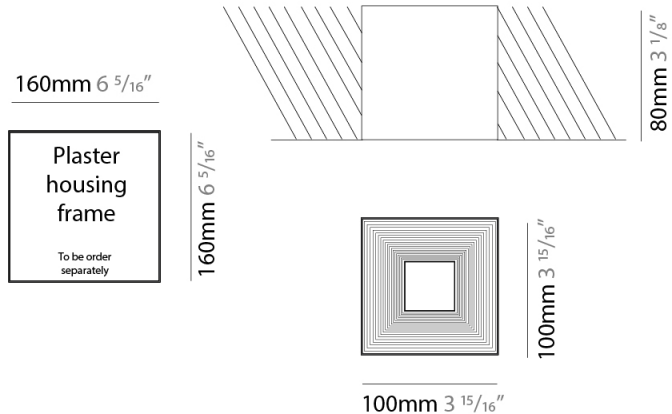

PROJECT	
TYPE	
SPECIFIER	
QUANTITY	
DATE	

DARMA RECESSED

D46001-WHI

base number

1. To build a product code in our configurator select the specify button on the base model # product page
2. To build a manual product code on this datasheet choose from the options listed below in blue font and add the suffix to the base model #

GENERAL

Series: Darma
Brand: Icone
Division: Design
Mounting Type: Recessed
Mounting Location: Ceiling
Subcategory: Downlight

PHYSICAL

Shape: Square
Length (mm): 100
Length (in): 3 15/16
Width (mm): 100
Width (in): 3 15/16
Height (mm): 80
Height (in): 3 1/8
Light Distribution: Direct
Weight (kg): 1.45
Weight (lbs): 3.199
Fixture Finish: WHI
Fixture Material: Metal

ELECTRICAL

Lamp Type: LED
Total Output Wattage (W): 17
Dimming: Electronic Low Voltage Dimming
Input Voltage (V): 120Vac Direct Line

LED

Color Temperature (°K): 3000
Nominal Lumen (lm): 1350
CRI: >90 CRI
Lamp Life (hrs): 50000

OPTICAL

RATINGS AND CERTIFICATIONS

Certified By: Certified for North American Standards
IP rating: IP20