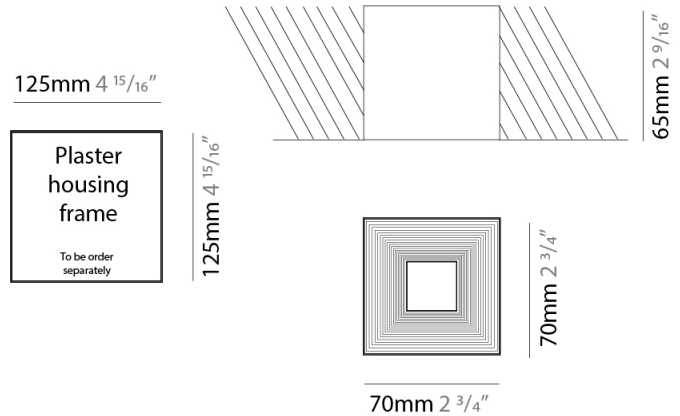

DARMA RECESSED

D46000-WHI

base number

1. To build a product code in our configurator select the specify button on the base model # product page
2. To build a manual product code on this datasheet choose from the options listed below in blue font and add the suffix to the base model #

GENERAL

Series: Darma
Brand: Icone
Division: Design
Mounting Type: Recessed
Mounting Location: Ceiling
Subcategory: Downlight

PHYSICAL

Shape: Square
Length (mm): 70
Length (in): 2 ³/₄
Width (mm): 70
Width (in): 2 ³/₄
Height (mm): 65
Height (in): 2 ⁹/₁₆
Light Distribution: Direct
Weight (kg): 0.99
Weight (lbs): 2.199
Fixture Finish: WHI
Fixture Material: Metal

ELECTRICAL

Lamp Type: LED
Total Output Wattage (W): 8.5
Dimming: Electronic Low Voltage Dimming
Driver Included: No
Input Voltage (V): 120

LED

Color Temperature (°K): 3000
Nominal Lumen (lm): 700
CRI: >90 CRI
Lamp Life (hrs): 50000

OPTICAL

RATINGS AND CERTIFICATIONS

Certified By: Certified for North American Standards
IP rating: IP20

PROJECT
TYPE
SPECIFIER
QUANTITY
DATE