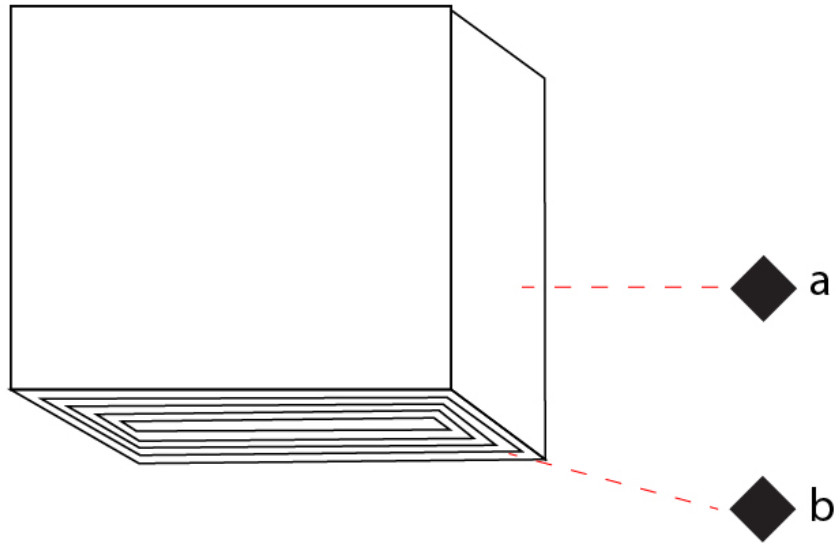

#### PHYSICAL

Shape: Square  
Length (mm): 70  
Length (in): 2 3/4  
Width (mm): 70  
Width (in): 2 3/4  
Height (mm): 65  
Height (in): 2 9/16  
Light Distribution: Direct  
Fixture Finish: WHI / TWH / BWH  
Fixture Material: Aluminum

#### OPTICAL