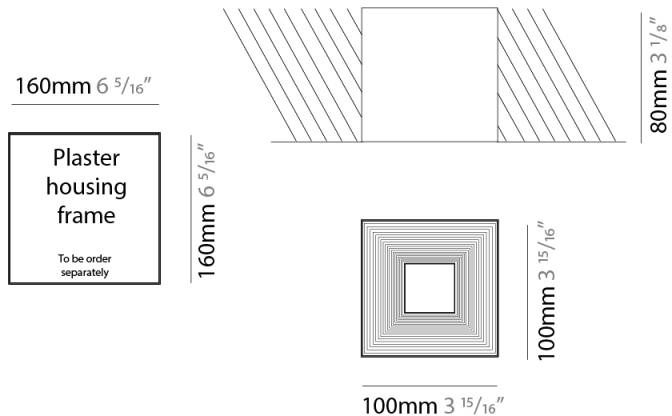

DARMA RECESSED

D46001-WHI

base number

1. To build a product code in our configurator select the specify button on the base model # product page
2. To build a manual product code on this datasheet choose from the options listed below in blue font and add the suffix to the base model #

GENERAL

Series: Darma
Brand: Icone
Division: Design
Mounting Type: Recessed
Mounting Location: Ceiling
Subcategory: Downlight

PHYSICAL

Shape: Square
Length (mm): 100
Length (in): 3 ¹⁵/₁₆
Width (mm): 100
Width (in): 3 ¹⁵/₁₆
Height (mm): 80
Height (in): 3 ¹/₈
Light Distribution: Direct
Weight (kg): 1.45
Weight (lbs): 3.199
Fixture Finish: WHI
Fixture Material: Metal

ELECTRICAL

Lamp Type: LED
Total Output Wattage (W): 17
Dimming: Electronic Low Voltage Dimming
Input Voltage (V): 120Vac Direct Line

LED

Color Temperature (°K): 3000
Nominal Lumen (lm): 1350
CRI: >90 CRI
Lamp Life (hrs): 50000

OPTICAL

RATINGS AND CERTIFICATIONS

Certified By: Certified for North American Standards
IP rating: IP20

PROJECT	
TYPE	
SPECIFIER	
QUANTITY	
DATE