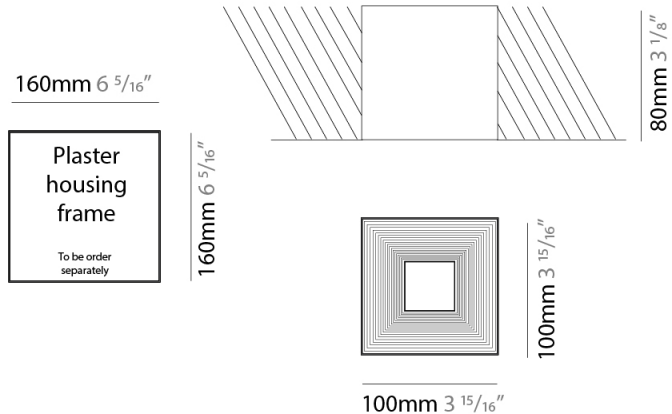

PROJECT	_____
TYPE	_____
SPECIFIER	_____
QUANTITY	_____
DATE	_____

DARMA RECESSED

D46001-WHI

base number

1. To build a product code in our configurator select the specify button on the base model # product page
2. To build a manual product code on this datasheet choose from the options listed below in blue font and add the suffix to the base model #

GENERAL

Series: Darma
Brand: Icone
Division: Design
Mounting Type: Recessed
Mounting Location: Ceiling
Subcategory: Downlight

PHYSICAL

Shape: Square
Length (mm): 100
Length (in): 3 15/16
Width (mm): 100
Width (in): 3 15/16
Height (mm): 80
Height (in): 3 1/8
Light Distribution: Direct
Weight (kg): 1.45
Weight (lbs): 3.199
Fixture Finish: WHI
Fixture Material: Metal

ELECTRICAL

Lamp Type: LED
Total Output Wattage (W): 17
Dimming: Electronic Low Voltage Dimming
Input Voltage (V): 120Vac Direct Line

LED

Color Temperature (°K): 3000
Nominal Lumen (lm): 1350
CRI: >90 CRI
Lamp Life (hrs): 50000

OPTICAL

RATINGS AND CERTIFICATIONS

Certified By: Certified for North American Standards
IP rating: IP20