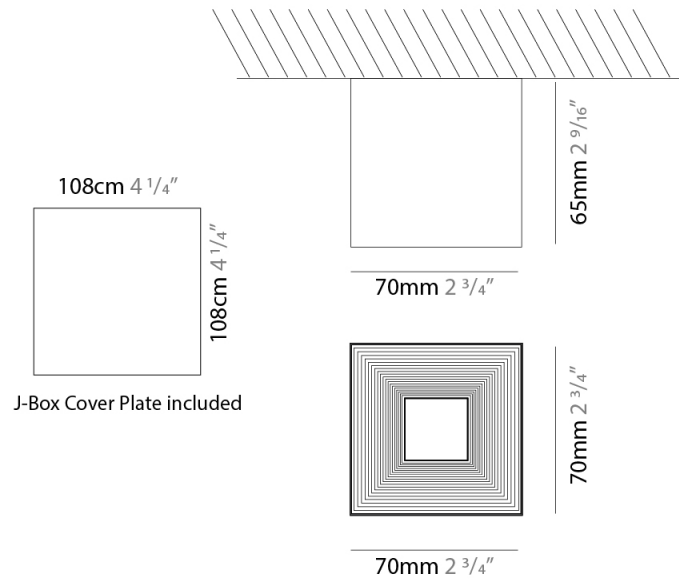

#### PHYSICAL

Shape: Square  
Length (mm): 70  
Length (in): 2 3/4  
Width (mm): 70  
Width (in): 2 3/4  
Height (mm): 65  
Height (in): 2 9/16  
Light Distribution: Direct  
Fixture Finish: WHI / TWH / BWH  
Fixture Material: Aluminum

#### PHYSICAL

Shape: Square \_\_\_\_\_  
 Length (mm): 100 \_\_\_\_\_  
 Length (in): 3 <sup>15</sup>/<sub>16</sub> \_\_\_\_\_  
 Width (mm): 100 \_\_\_\_\_  
 Width (in): 3 <sup>15</sup>/<sub>16</sub> \_\_\_\_\_  
 Height (mm): 80 \_\_\_\_\_  
 Height (in): 3 <sup>1</sup>/<sub>8</sub> \_\_\_\_\_  
 Light Distribution: Direct \_\_\_\_\_  
 Fixture Finish: WHI / TWH / BWH \_\_\_\_\_  
 Fixture Material: Aluminum \_\_\_\_\_

#### PHYSICAL

Shape: Square  
 Length (mm): 70  
 Length (in): 2 <sup>3</sup>/<sub>4</sub>  
 Width (mm): 70  
 Width (in): 2 <sup>3</sup>/<sub>4</sub>  
 Height (mm): 65  
 Height (in): 2 <sup>9</sup>/<sub>16</sub>  
 Light Distribution: Direct  
 Weight (kg): 0.99  
 Weight (lbs): 2.199  
 Fixture Finish: WHI  
 Fixture Material: Metal