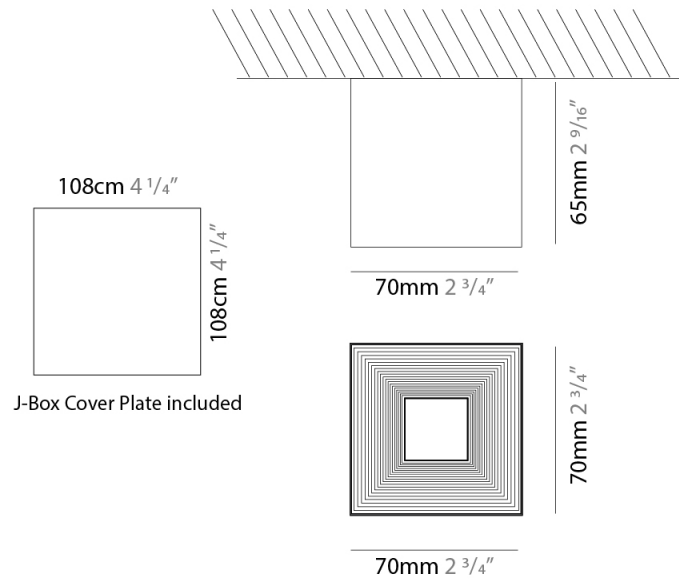

PROJECT	_____
TYPE	_____
SPECIFIER	_____
QUANTITY	_____
DATE	_____

DARMA SURFACE

D42007-

base number   Finish
Options

1. To build a product code in our configurator select the specify button on the base model # product page
2. To build a manual product code on this datasheet choose from the options listed below in blue font and add the suffix to the base model #

GENERAL

Series: Darma
Brand: Icone
Division: Design
Mounting Type: Surface
Mounting Location: Ceiling
Subcategory: Downlight

PHYSICAL

Shape: Square
Length (mm): 70
Length (in): 2 3/4
Width (mm): 70
Width (in): 2 3/4
Height (mm): 65
Height (in): 2 9/16
Light Distribution: Direct
Fixture Finish: WHI / TWH / BWH
Fixture Material: Aluminum

ELECTRICAL

Lamp Type: LED
Total Output Wattage (W): 8.5
Dimming: Electronic Low Voltage Dimming
Input Voltage (V): 120Vac Direct Line

LED

Color Temperature (°K): 3000
Nominal Lumen (lm): 700
CRI: >90 CRI
Lamp Life (hrs): 50000

OPTICAL

RATINGS AND CERTIFICATIONS

Certified By: Certified for North American Standards
IP rating: IP20