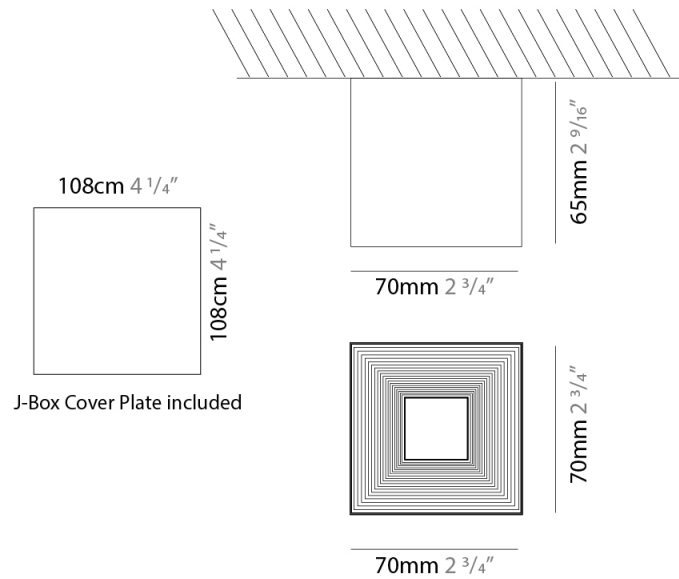

DARMA SURFACE

D42007-

base number   Finish
Options

PROJECT
TYPE
SPECIFIER
QUANTITY
DATE

1. To build a product code in our configurator select the specify button on the base model # product page
2. To build a manual product code on this datasheet choose from the options listed below in blue font and add the suffix to the base model #

GENERAL

Series: Darma
Partner: Icone
Division: Design
Installation: Surface
Product Type: Downlight
Mounting Location: Ceiling
Light Distribution: Direct

PHYSICAL

Aperture Sizes - Downlights: 4"
Shape: Square
Length (mm): 70
Length (in): 2 3/4
Width (mm): 70
Width (in): 2 3/4
Height (mm): 65
Height (in): 2 9/16
Fixture Finish: WHI / TWH / BGL
Fixture Material: Aluminum

ELECTRICAL

Lamp Type: LED
Total Output Wattage (W): 8.5
Dimming: Electronic Low Voltage Dimming
Input Voltage (V): 120Vac Direct Line

LED

Color Temperature (°K): 3000
Nominal Lumen (lm): 700
CRI: >90 CRI
Lamp Life (hrs): 50000

OPTICAL

RATINGS AND CERTIFICATIONS

Certified By: Certified for North American Standards
IP rating: IP20