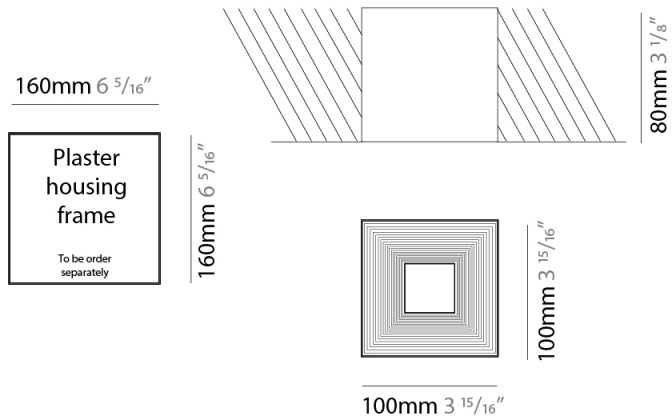

DARMA RECESSED

D46001-WHI

base number

1. To build a product code in our configurator select the specify button on the base model # product page
2. To build a manual product code on this datasheet choose from the options listed below in blue font and add the suffix to the base model #

GENERAL

Series: Darma
Partner: Icone
Division: Design
Installation: Recessed
Product Type: Downlight
Mounting Location: Ceiling
Light Distribution: Direct

PHYSICAL

Aperture Sizes - Downlights: 3"
Shape: Square
Length (mm): 100
Length (in): 3 15/16
Width (mm): 100
Width (in): 3 15/16
Height (mm): 80
Height (in): 3 1/8
Weight (kg): 1.45
Weight (lbs): 3.199
Fixture Finish: WHI
Fixture Material: Metal

ELECTRICAL

Lamp Type: LED
Total Output Wattage (W): 17
Dimming: Electronic Low Voltage Dimming
Input Voltage (V): 120Vac Direct Line

LED

Color Temperature (°K): 3000
Nominal Lumen (lm): 1350
CRI: >90 CRI
Lamp Life (hrs): 50000

OPTICAL

RATINGS AND CERTIFICATIONS

Certified By: Certified for North American Standards
IP rating: IP20

PROJECT	
TYPE	
SPECIFIER	
QUANTITY	
DATE