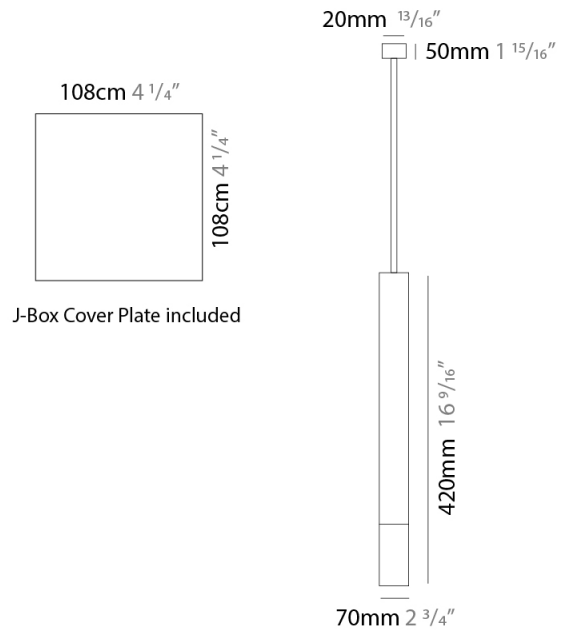

DARMA SUSPENSION

D41003-

base number   Finish
Options

1. To build a product code in our configurator select the specify button on the base model # product page
2. To build a manual product code on this datasheet choose from the options listed below in blue font and add the suffix to the base model #

GENERAL

Series: Darma
Brand: Icone
Division: Design
Mounting Type: Suspension
Mounting Location: Ceiling
Subcategory: Pendant

PHYSICAL

Shape: Square
Length (mm): 70
Length (in): 2 ³/₄
Width (mm): 70
Width (in): 2 ³/₄
Height (mm): 420
Height (in): 16 ⁹/₁₆
Light Distribution: Downlight
Fixture Finish: WHI / TWH / BWH
Fixture Material: Aluminum

ELECTRICAL

Lamp Type: LED
Total Output Wattage (W): 10
Dimming: Electronic Low Voltage Dimming
Input Voltage (V): 120Vac Direct Line

LED

Color Temperature (°K): 3000
Nominal Lumen (lm): 2700
CRI: >90 CRI
Lamp Life (hrs): 50000

OPTICAL

RATINGS AND CERTIFICATIONS

Certified By: Certified for North American Standards
IP rating: IP20

PROJECT	_____
TYPE	_____
SPECIFIER	_____
QUANTITY	_____
DATE	_____