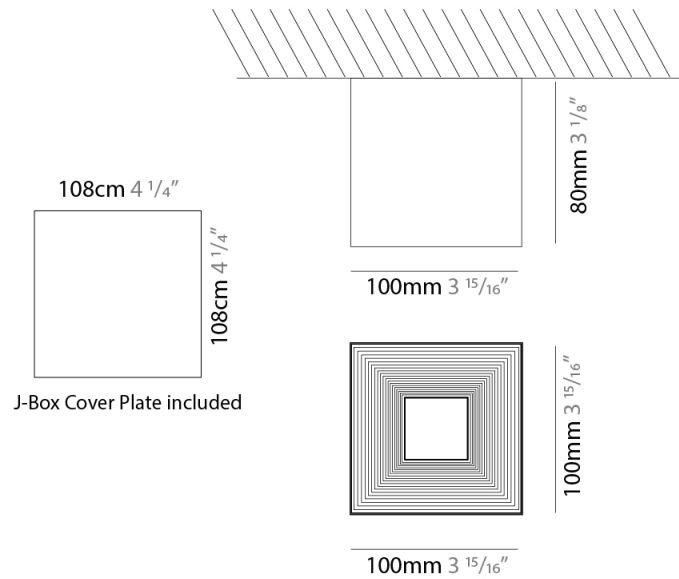

DARMA SURFACE

D42008-

base number   Finish
Options

PROJECT	_____
TYPE	_____
SPECIFIER	_____
QUANTITY	_____
DATE	_____

1. To build a product code in our configurator select the specify button on the base model # product page
2. To build a manual product code on this datasheet choose from the options listed below in blue font and add the suffix to the base model #

GENERAL

Series: Darma
Brand: Icone
Division: Design
Mounting Type: Surface
Mounting Location: Ceiling
Subcategory: Downlight

PHYSICAL

Shape: Square
Length (mm): 100
Length (in): 3 15/16
Width (mm): 100
Width (in): 3 15/16
Height (mm): 80
Height (in): 3 1/8
Light Distribution: Direct
Fixture Finish: WHI / TWH / BWH
Fixture Material: Aluminum

ELECTRICAL

Lamp Type: LED
Input Wattage (W): 17
Dimming: Electronic Low Voltage Dimming
Input Voltage (V): 120Vac Direct Line

LED

Color Temperature (°K): 3000
Nominal Lumen (lm): 1350
CRI: >90 CRI
Lamp Life (hrs): 50000

OPTICAL

RATINGS AND CERTIFICATIONS

Certified By: Certified for North American Standards
IP rating: IP20