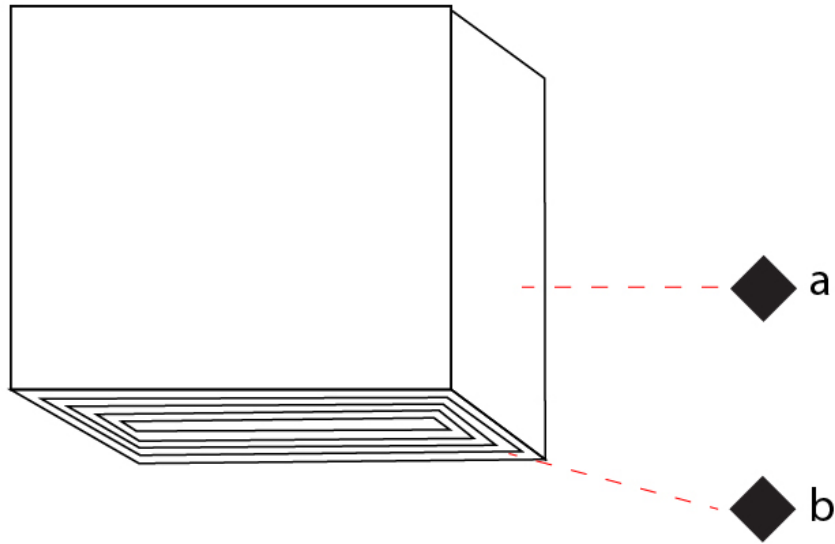

D42007-

PROJECT	_____
TYPE	_____
SPECIFIER	_____
QUANTITY	_____
DATE	_____

D