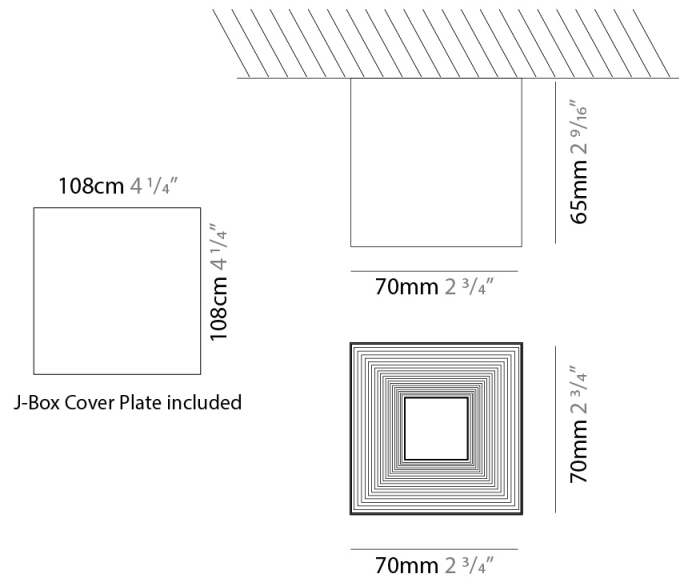

PROJECT
TYPE
SPECIFIER
QUANTITY
DATE

DARMA SURFACE

D42007-

base number   Finish
Options

1. To build a product code in our configurator select the specify button on the base model # product page
2. To build a manual product code on this datasheet choose from the options listed below in blue font and add the suffix to the base model #

GENERAL

Series: Darma
Brand: Icone
Division: Design
Mounting Type: Surface
Mounting Location: Ceiling
Subcategory: Downlight

PHYSICAL

Shape: Square
Length (mm): 70
Length (in): 2 3/4
Width (mm): 70
Width (in): 2 3/4
Height (mm): 65
Height (in): 2 9/16
Light Distribution: Direct
Fixture Finish: WHI / TWH / BWH
Fixture Material: Aluminum

ELECTRICAL

Lamp Type: LED
Total Output Wattage (W): 8.5
Dimming: Electronic Low Voltage Dimming
Input Voltage (V): 120Vac Direct Line

LED

Color Temperature (°K): 3000
Nominal Lumen (lm): 700
CRI: >90 CRI
Lamp Life (hrs): 50000

OPTICAL

RATINGS AND CERTIFICATIONS

Certified By: Certified for North American Standards
IP rating: IP20