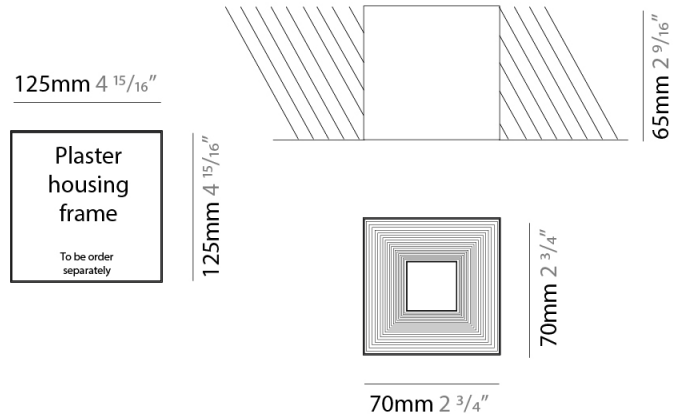

DARMA RECESSED

D46000-WHI

base number

1. To build a product code in our configurator select the specify button on the base model # product page
2. To build a manual product code on this datasheet choose from the options listed below in blue font and add the suffix to the base model #

GENERAL

Series: Darma
Brand: Icone
Division: Design
Mounting Type: Recessed
Mounting Location: Ceiling
Subcategory: Downlight

PHYSICAL

Shape: Square
Length (mm): 70
Length (in): 2 ³/₄
Width (mm): 70
Width (in): 2 ³/₄
Height (mm): 65
Height (in): 2 ⁹/₁₆
Light Distribution: Direct
Weight (kg): 0.99
Weight (lbs): 2.199
Fixture Finish: WHI
Fixture Material: Metal

ELECTRICAL

Lamp Type: LED
Total Output Wattage (W): 8.5
Dimming: Electronic Low Voltage Dimming
Driver Included: No
Input Voltage (V): 120

LED

Color Temperature (°K): 3000
Nominal Lumen (lm): 700
CRI: >90 CRI
Lamp Life (hrs): 50000

OPTICAL

RATINGS AND CERTIFICATIONS

Certified By: Certified for North American Standards
IP rating: IP20

PROJECT
TYPE
SPECIFIER
QUANTITY
DATE