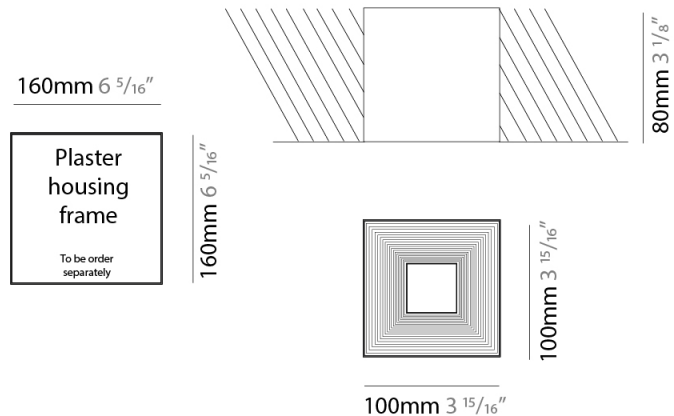

DARMA RECESSED

D46001-WHI

base number

1. To build a product code in our configurator select the specify button on the base model # product page
2. To build a manual product code on this datasheet choose from the options listed below in blue font and add the suffix to the base model #

GENERAL

Series: Darma
Brand: Icone
Division: Design
Mounting Type: Recessed
Mounting Location: Ceiling
Subcategory: Downlight

PHYSICAL

Shape: Square
Length (mm): 100
Length (in): 3 ¹⁵/₁₆
Width (mm): 100
Width (in): 3 ¹⁵/₁₆
Height (mm): 80
Height (in): 3 ¹/₈
Light Distribution: Direct
Weight (kg): 1.45
Weight (lbs): 3.199
Fixture Finish: WHI
Fixture Material: Metal

ELECTRICAL

Lamp Type: LED
Total Output Wattage (W): 17
Dimming: Electronic Low Voltage Dimming
Input Voltage (V): 120Vac Direct Line

LED

Color Temperature (°K): 3000
Nominal Lumen (lm): 1350
CRI: >90 CRI
Lamp Life (hrs): 50000

OPTICAL

RATINGS AND CERTIFICATIONS

Certified By: Certified for North American Standards
IP rating: IP20

PROJECT
TYPE
SPECIFIER
QUANTITY
DATE