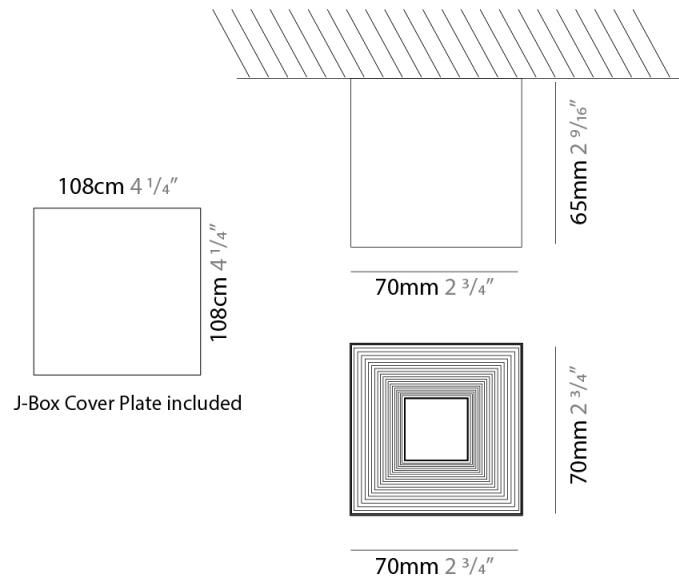

DARMA SURFACE

D42007-

base number   Finish
Options

PROJECT	_____
TYPE	_____
SPECIFIER	_____
QUANTITY	_____
DATE	_____

1. To build a product code in our configurator select the specify button on the base model # product page
2. To build a manual product code on this datasheet choose from the options listed below in blue font and add the suffix to the base model #

GENERAL

Series: Darma _____
Brand: Icone _____
Division: Design _____
Mounting Type: Surface _____
Mounting Location: Ceiling _____
Subcategory: Downlight _____

PHYSICAL

Shape: Square _____
Length (mm): 70 _____
Length (in): 2 3/4 _____
Width (mm): 70 _____
Width (in): 2 3/4 _____
Height (mm): 65 _____
Height (in): 2 9/16 _____
Light Distribution: Direct _____
Fixture Finish: WHI / TWH / BWH _____
Fixture Material: Aluminum _____

ELECTRICAL

Lamp Type: LED _____
Total Output Wattage (W): 8.5 _____
Dimming: Electronic Low Voltage Dimming _____
Input Voltage (V): 120Vac Direct Line _____

LED

Color Temperature (°K): 3000 _____
Nominal Lumen (lm): 700 _____
CRI: >90 CRI _____
Lamp Life (hrs): 50000 _____

OPTICAL

RATINGS AND CERTIFICATIONS

Certified By: Certified for North American Standards _____
IP rating: IP20 _____