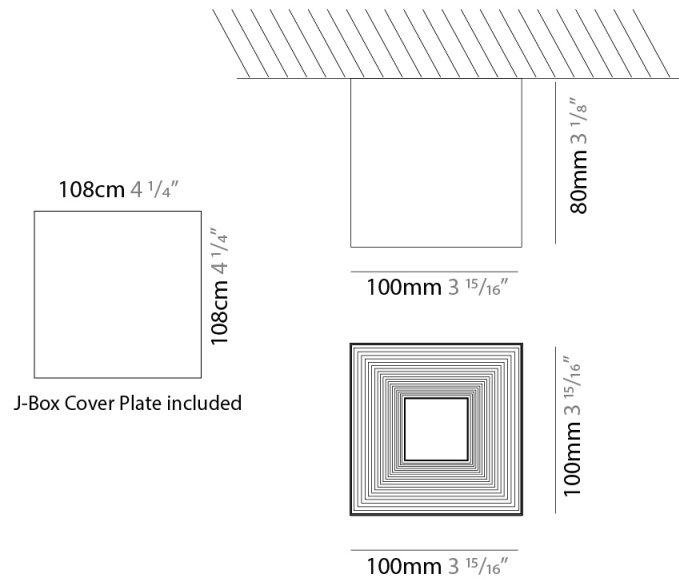

DARMA SURFACE

D42008-

base number   Finish
Options

PROJECT	_____
TYPE	_____
SPECIFIER	_____
QUANTITY	_____
DATE	_____

1. To build a product code in our configurator select the specify button on the base model # product page
2. To build a manual product code on this datasheet choose from the options listed below in blue font and add the suffix to the base model #

GENERAL

Series: Darma _____
Brand: Icone _____
Division: Design _____
Mounting Type: Surface _____
Mounting Location: Ceiling _____
Subcategory: Downlight _____

PHYSICAL

Shape: Square _____
Length (mm): 100 _____
Length (in): 3 ¹⁵/₁₆ _____
Width (mm): 100 _____
Width (in): 3 ¹⁵/₁₆ _____
Height (mm): 80 _____
Height (in): 3 ¹/₈ _____
Light Distribution: Direct _____
Fixture Finish: WHI / TWH / CHW / TSL / CGL _____
Fixture Material: Aluminum _____

ELECTRICAL

Lamp Type: LED _____
Input Wattage (W): 17 _____
Dimming: Electronic Low Voltage Dimming _____
Input Voltage (V): 120Vac Direct Line _____

LED

Color Temperature (°K): 3000 _____
Nominal Lumen (lm): 1350 _____
CRI: >90 CRI _____
Lamp Life (hrs): 50000 _____

OPTICAL

RATINGS AND CERTIFICATIONS

Certified By: Certified for North American Standards _____
IP rating: IP20 _____