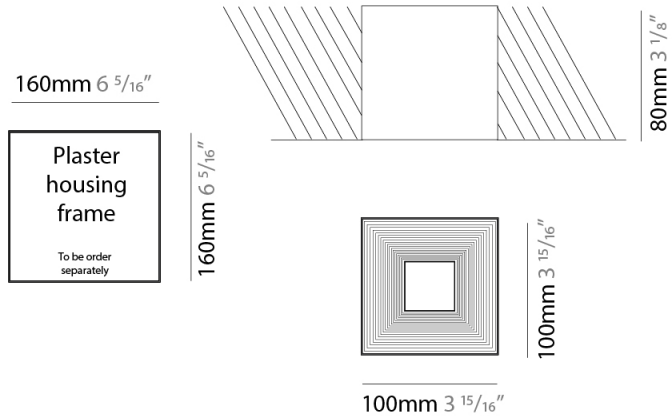

PROJECT	_____
TYPE	_____
SPECIFIER	_____
QUANTITY	_____
DATE	_____

DARMA RECESSED

D46001-WHI

base number

1. To build a product code in our configurator select the specify button on the base model # product page
2. To build a manual product code on this datasheet choose from the options listed below in blue font and add the suffix to the base model #

GENERAL

Series: Darma
Brand: Icone
Division: Design
Mounting Type: Recessed
Mounting Location: Ceiling
Subcategory: Downlight

PHYSICAL

Shape: Square
Length (mm): 100
Length (in): 3 15/16
Width (mm): 100
Width (in): 3 15/16
Height (mm): 80
Height (in): 3 1/8
Light Distribution: Direct
Weight (kg): 1.45
Weight (lbs): 3.199
Fixture Finish: WHI
Fixture Material: Metal

ELECTRICAL

Lamp Type: LED
Total Output Wattage (W): 17
Dimming: Electronic Low Voltage Dimming
Input Voltage (V): 120Vac Direct Line

LED

Color Temperature (°K): 3000
Nominal Lumen (lm): 1350
CRI: >90 CRI
Lamp Life (hrs): 50000

OPTICAL

RATINGS AND CERTIFICATIONS

Certified By: Certified for North American Standards
IP rating: IP20