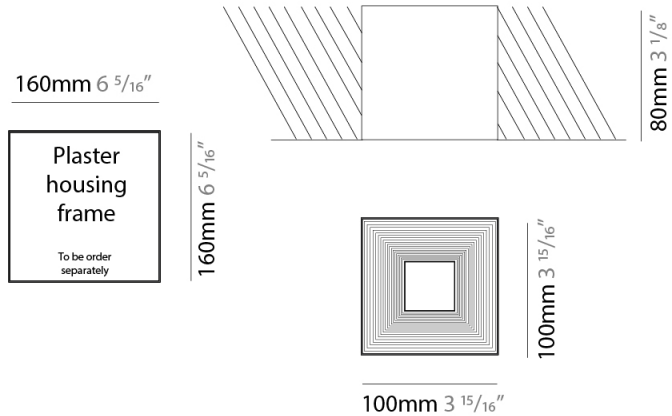

PROJECT	
TYPE	
SPECIFIER	
QUANTITY	
DATE	

DARMA RECESSED

D46001-WHI

base number

1. To build a product code in our configurator select the specify button on the base model # product page
2. To build a manual product code on this datasheet choose from the options listed below in blue font and add the suffix to the base model #

GENERAL

Series: Darma
Brand: Icone
Division: Design
Mounting Type: Recessed
Mounting Location: Ceiling
Subcategory: Downlight

PHYSICAL

Shape: Square
Length (mm): 100
Length (in): 3 15/16
Width (mm): 100
Width (in): 3 15/16
Height (mm): 80
Height (in): 3 1/8
Light Distribution: Direct
Weight (kg): 1.45
Weight (lbs): 3.199
Fixture Finish: WHI
Fixture Material: Metal

ELECTRICAL

Lamp Type: LED
Total Output Wattage (W): 17
Dimming: Electronic Low Voltage Dimming
Input Voltage (V): 120Vac Direct Line

LED

Color Temperature (°K): 3000
Nominal Lumen (lm): 1350
CRI: >90 CRI
Lamp Life (hrs): 50000

OPTICAL

RATINGS AND CERTIFICATIONS

Certified By: Certified for North American Standards
IP rating: IP20